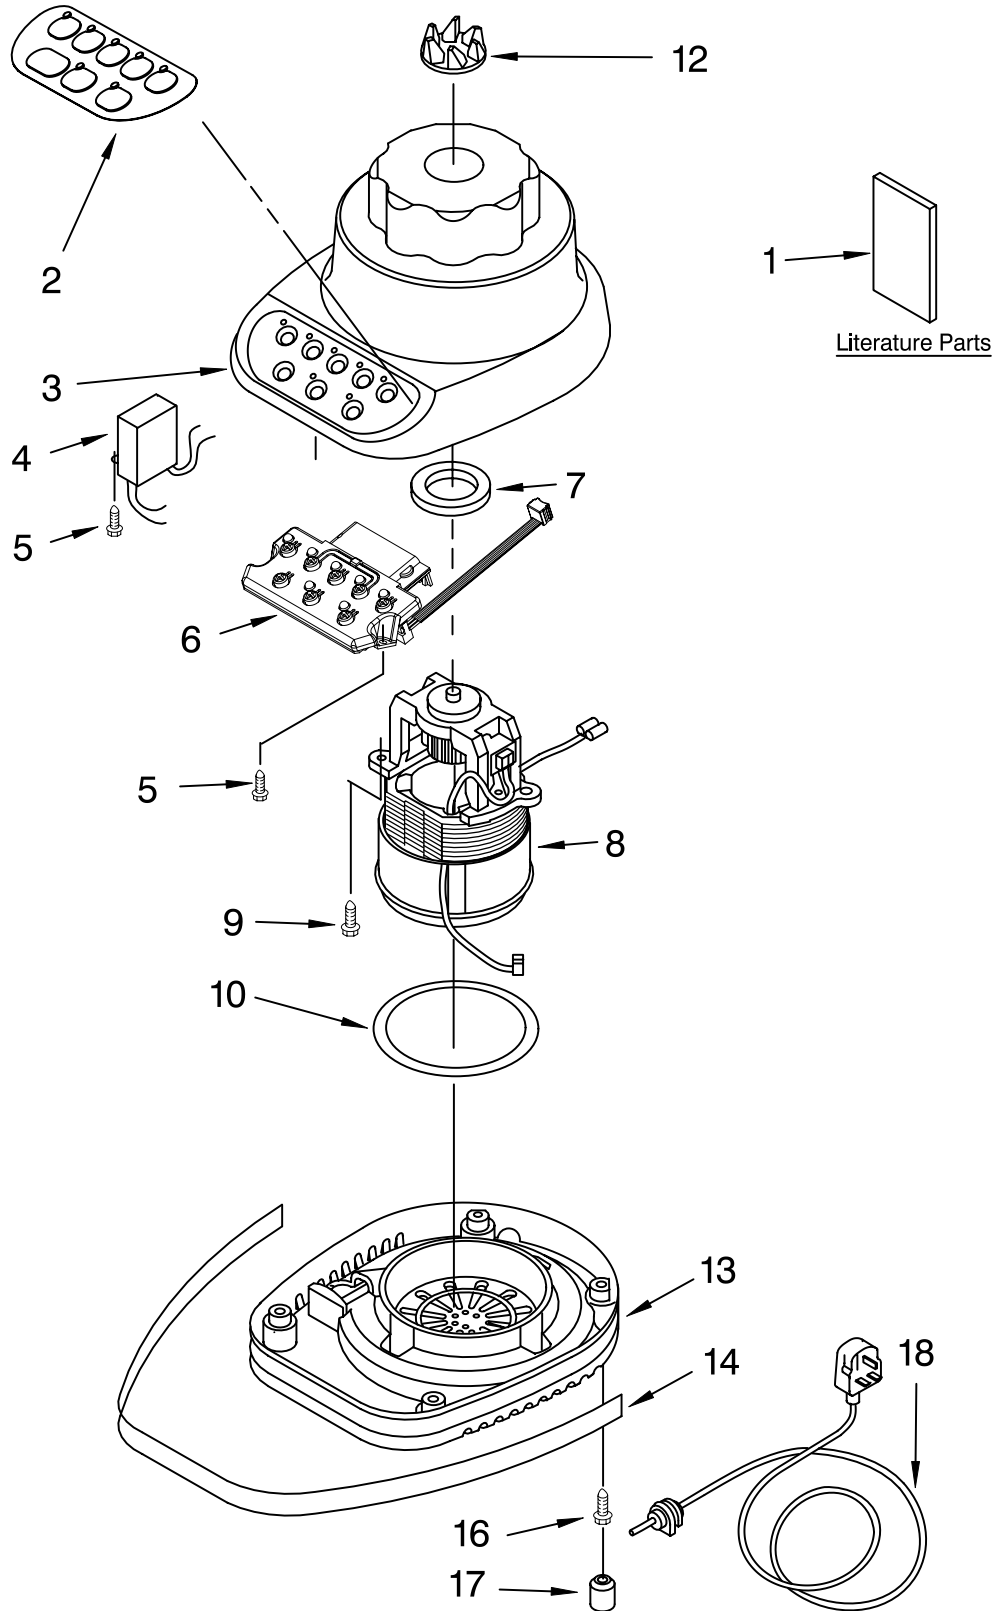

UNIT PARTS

For Variations Of Model: 5KSB52E__4

FOR ORDERING INFORMATION REFER TO PARTS PRICE LIST