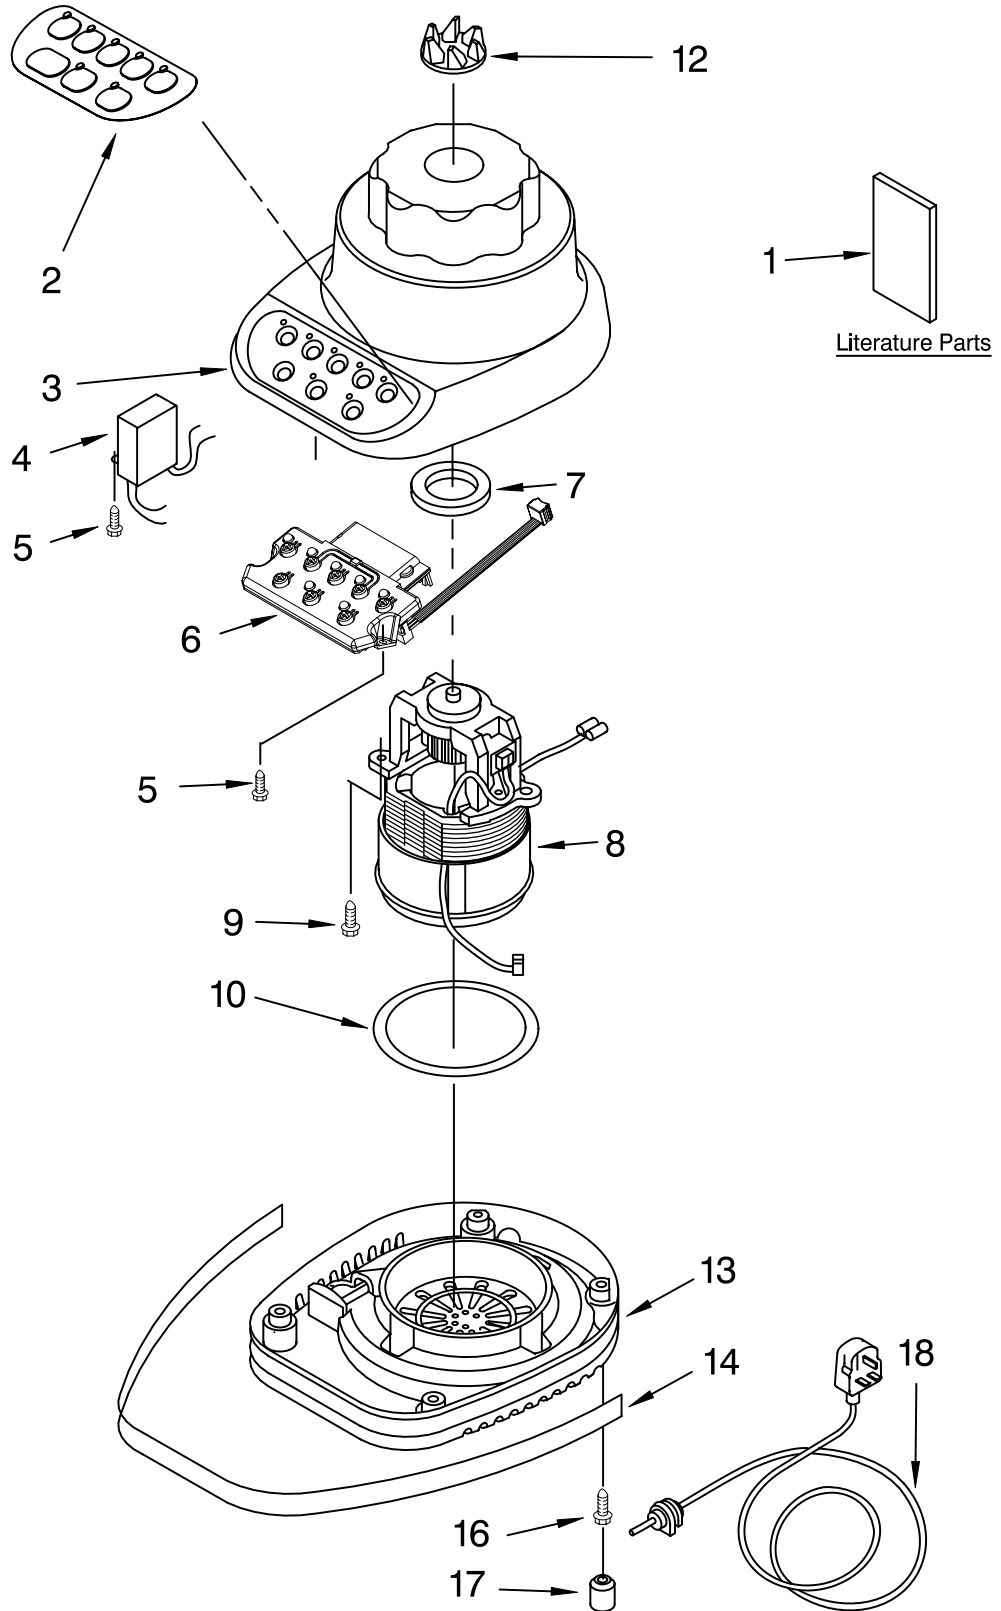

UNIT PARTS

For Variations Of Model: 5KSB52E_5

FOR ORDERING INFORMATION REFER TO PARTS PRICE LIST