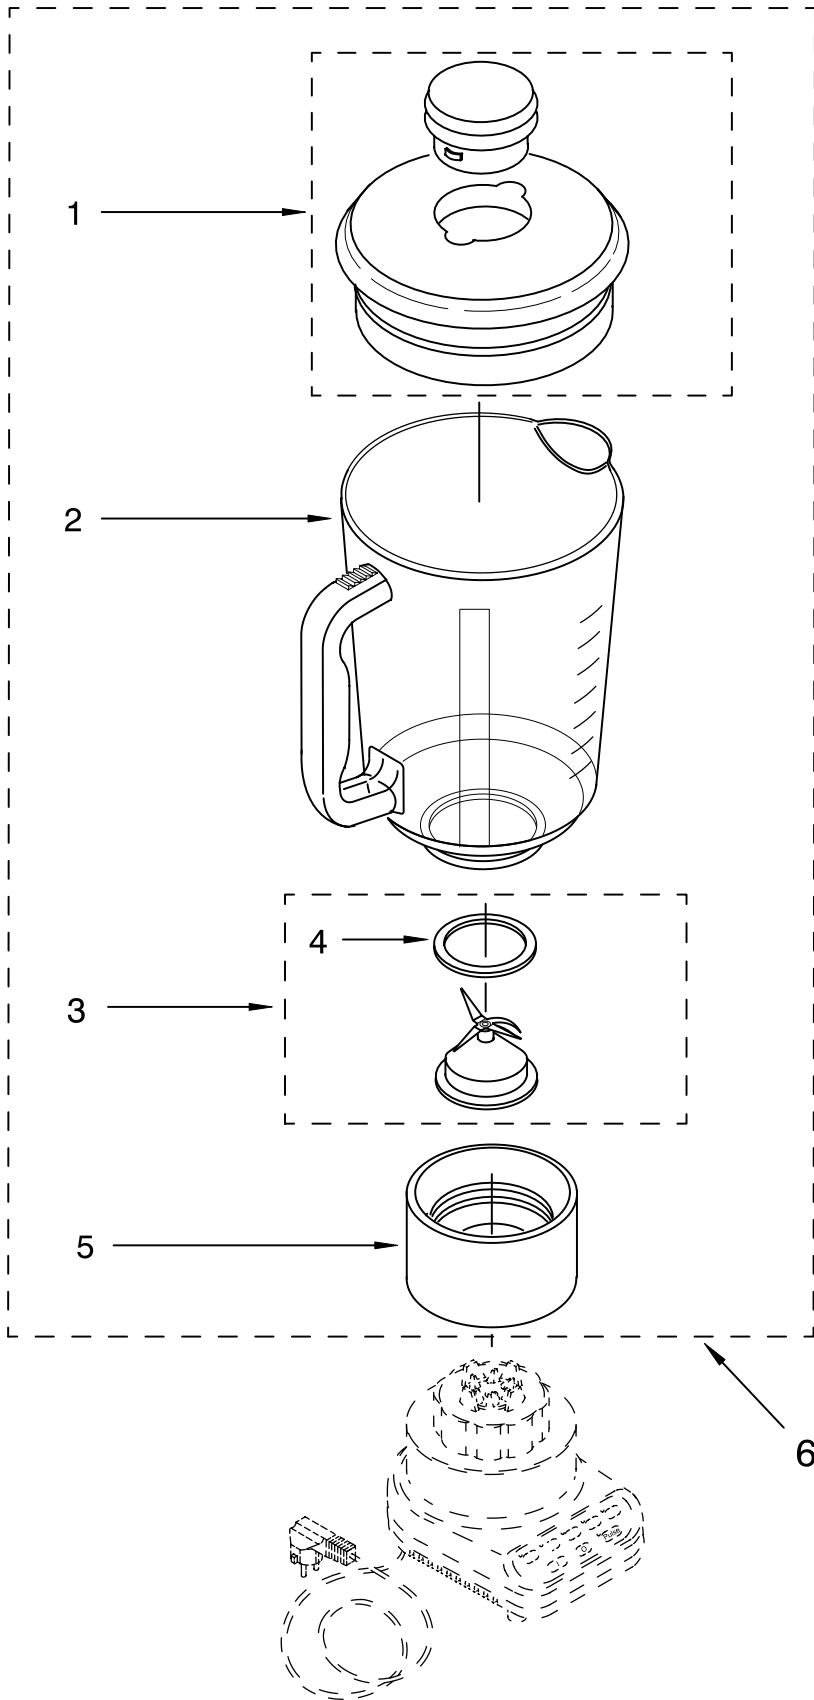

----- Manual continues below -----

PARTS LIST

for

KitchenAid®

5-SPEED BLENDER

MODELS:

5KSB52EWH5 (White)
5KSB52EOB5 (Onyx Black)
5KSB52EBU5 (Cobalt Blue)
5KSB52EMY5 (Majestic Yellow)
5KSB52EGR5 (Imperial Grey)
5KSB52EER5 (Empire Red)
5KSB52EAC5 (Almond Creme)
5KSB52ECR5 (Chrome)
5KSB52ETG5 (Tangerine)
5KSB52ENK5 (Brushed Nickel)
5KSB52EPM5 (Pearl Metallic)
5KSB52ECV5 (Caviar)

For Variations Of Model: 5KSB52E__5

Illus. No.	Part No.	DESCRIPTION
1		Literature
	9709310	Use & Care Guide
	8212373	Repair Parts List
2	9704296	Overlay, Switch
3		Housing, Upper
	9706989	White
	9706993	Onyx Black
	9706991	Cobalt Blue
	9706994	Majestic Yellow
	9706996	Imperial Grey
	9706995	Empire Red
	9706990	Almond Creme
	9706900	Chrome
	9707544	Tangerine
	9706901	Brushed Nickel
	W10200340	Pearl Metallic
	W10223067	Caviar
4	9704299	EMI Filter
5	W10068250	Screw
6	9706613	Board, Control (230V)
7	3184398	Seal, Motor
8	9706760	Motor (240V)
9	3400062	Screw
10	9701904	O-Ring
12	9704230	Coupling, Drive
13		Base
	9706718	White
	9706722	Onyx Black
	9706720	Cobalt Blue
	9706723	Majestic Yellow
	9706722	Imperial Grey
	9706724	Empire Red
	9706719	Almond Creme
	9707547	Tangerine
14	9704295	Band, Trim
16	3184608	Screw
17	115792	Foot, Rubber
18		Power Cord
	9707864	White
	9707865	Black

FOR ORDERING INFORMATION REFER TO PARTS PRICE LIST

ATTACHMENT PARTS

For Variations Of Model: 5KSB52E__5

Illus. No.	Part No.	DESCRIPTION	
1		Lid And Cap	
	9707909	White	
	9707911	Onyx Black	
	9707913	Cobalt Blue	
	9707915	Majestic Yellow	
	9707912	Empire Red	
	9707910	Almond Creme	
2		Jar	
	9704200	Clear Glass	
	3	9707580	Dome & Blade Assy
		9704204	Seal, Insert
	5		Collar
		9704251	White
		9704253	Onyx Black
		9704255	Cobalt Blue
		9704257	Majestic Yellow
		9704254	Empire Red
9704252		Almond Creme	
9707551		Tangerine	
6		Upper Assembly, Complete	
	9707581	White	
	9707587	Onyx Black	
	9707584	Cobalt Blue	
	9707586	Majestic Yellow	
	9707583	Empire Red	
	9707582	Almond Creme	
	9707947	Tangerine	