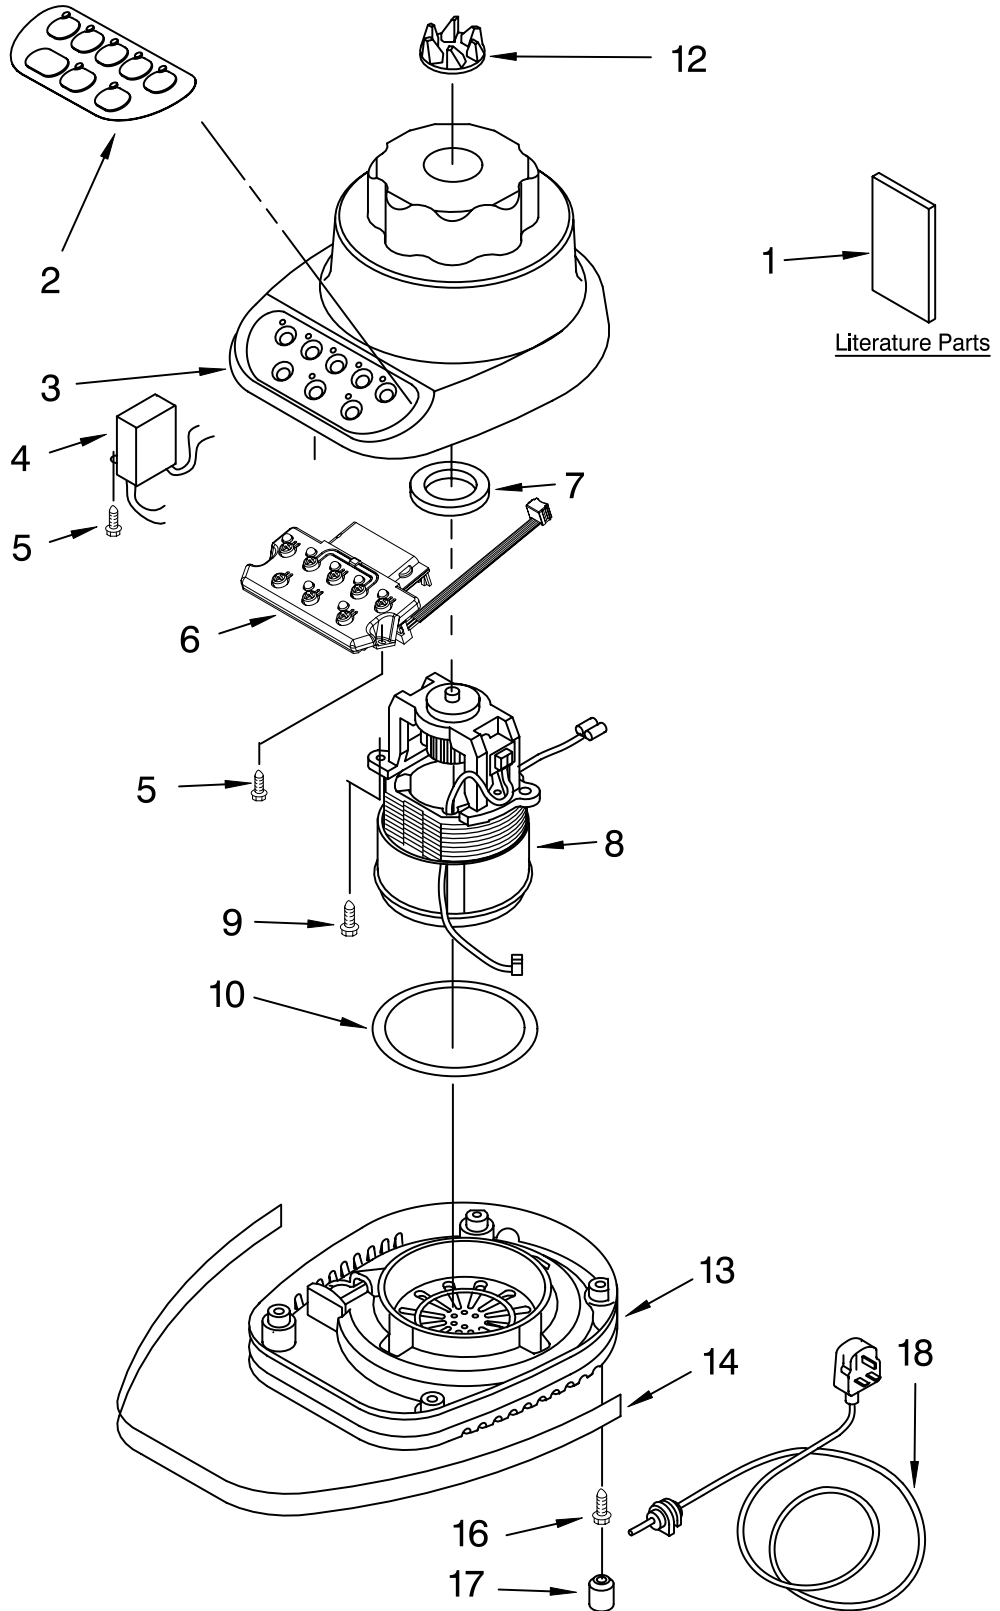

UNIT PARTS

For Variations Of Model: 5KSB52E__4

FOR ORDERING INFORMATION REFER TO PARTS PRICE LIST