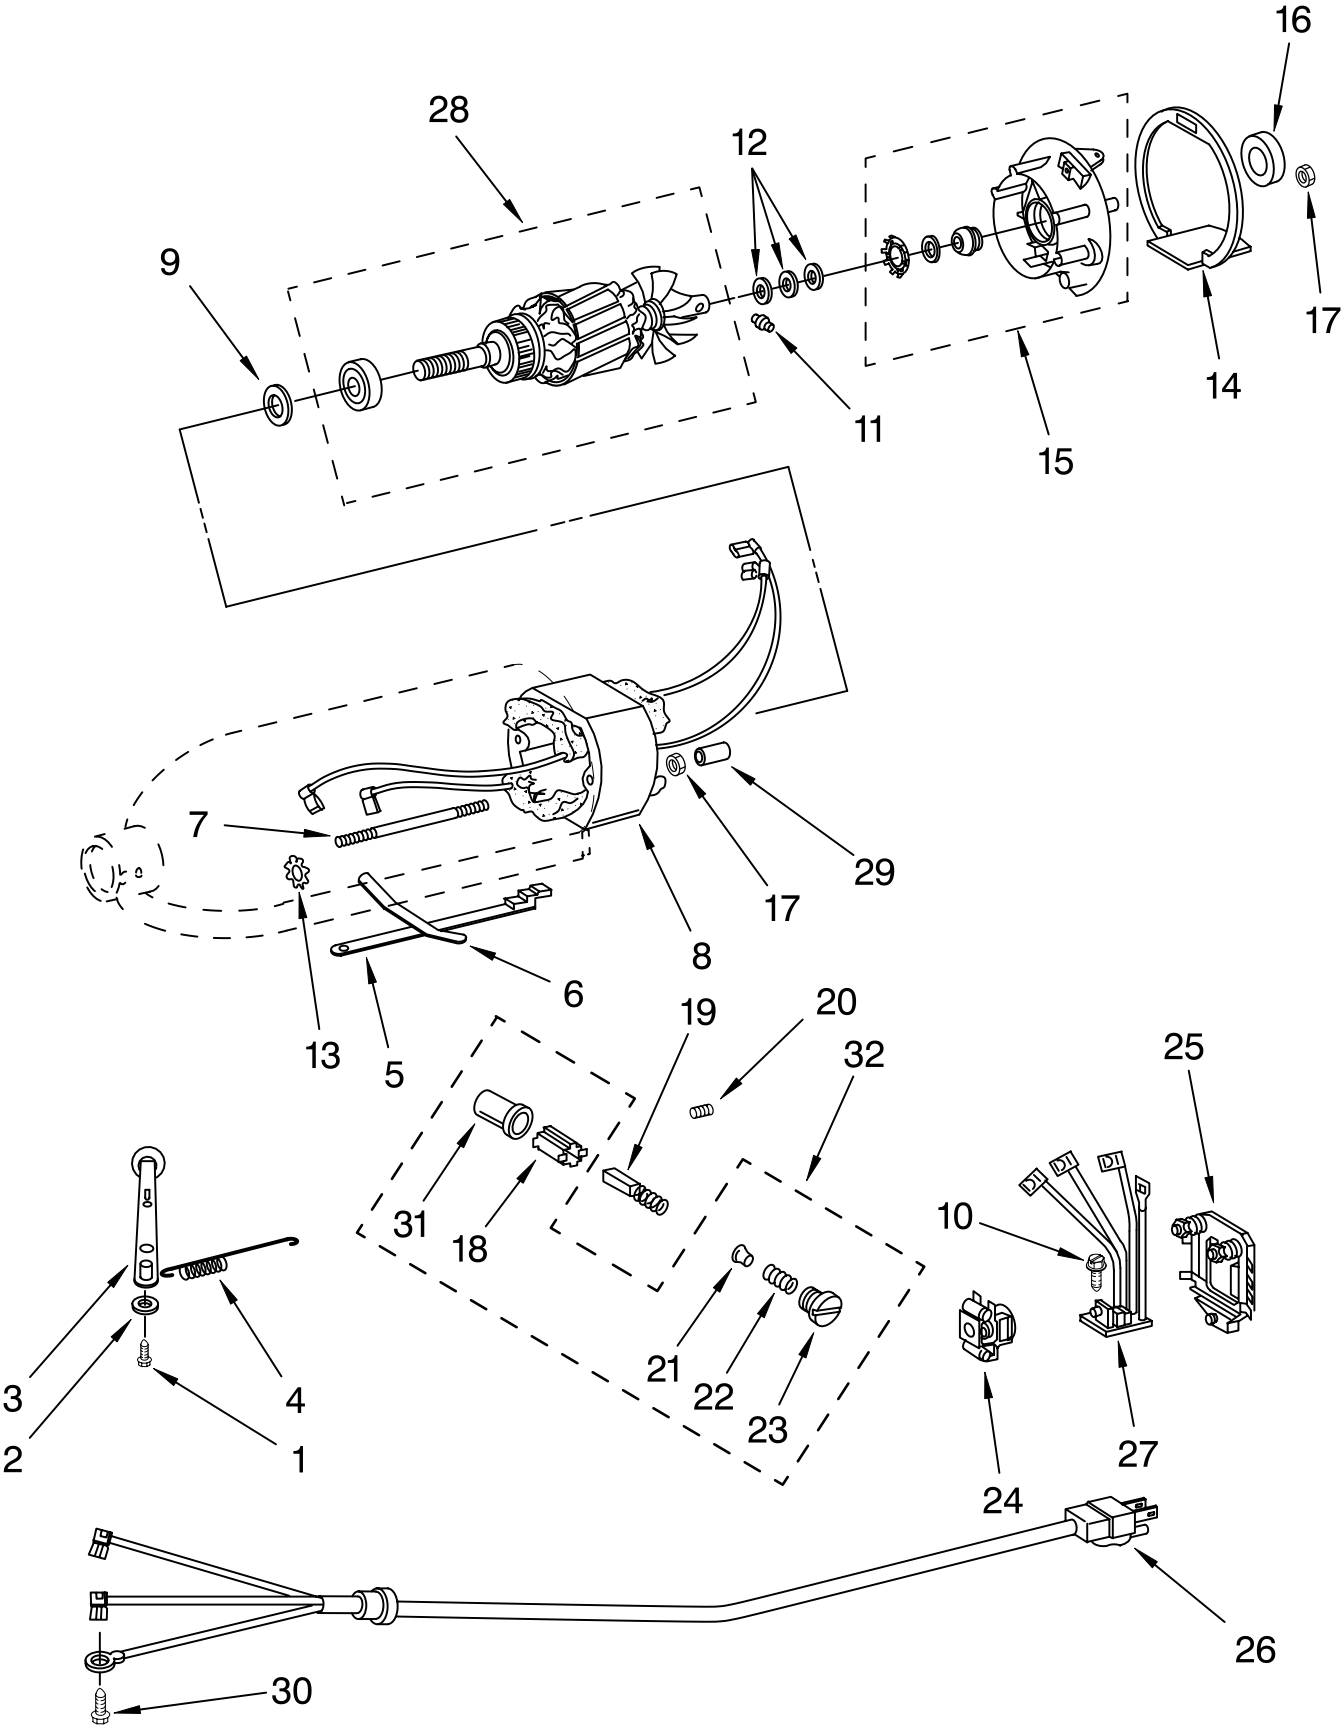

MOTOR AND CONTROL PARTS

For Variations of Model: K45SS__0

FOR ORDERING INFORMATION REFER TO PARTS PRICE LIST

MOTOR AND CONTROL PARTS

For Variations of Model: K45SS__0

Illus. No.	Part No.	DESCRIPTION	Illus. No.	Part No.	DESCRIPTION	Illus. No.	Part No.	DESCRIPTION
1	110679	Screw, Pivot	14	240775-1	Seal, End	25	240904-2	Control Plate
2	116241	Washer, Spring	15	3180526	Bracket, Bearing			Assembly
3	9709276	Switch Lever			Asm.	26		Cord, Power
		And Stud	16	3180238	Washer		9701025	White
4	3183680	Spring, Control	17	8533905	Nut, Machine	27	9706595	Board, Phase
		Plate	18	240680	Insert, Brush			Control
5	3184176	Speed Link & Cam			Holder	28	9708315	Armature &
6	240205	Spring, Flat	19	9706416	Brush, Carbon			Bearing Assy
7	240769	Screw, Stator	20	9707926	Screw, Set	29	4162634	Sleeve, Motor
8	9702695	Field Assembly	21	116286	Cap, Spring			Stud
9	9704324	Washer, Ball			Seat	30	3184609	Screw
		Bearing (Front)	22	116287	Spring, Cap	31	3179908	Housing, Brush
10	W10068260	Screw	23		Cap, Brush Holder			Holder
11	16998	Stud, Governor		3184212	Black	32	4162546	Brush Holder
		Drive		3184211	White			Assembly
12	3180162	Washer, Spacing		3184213	Almond Creme			
13	W10068270	Washer	24	17830	Governor Assembly			

FOR ORDERING INFORMATION REFER TO PARTS PRICE LIST