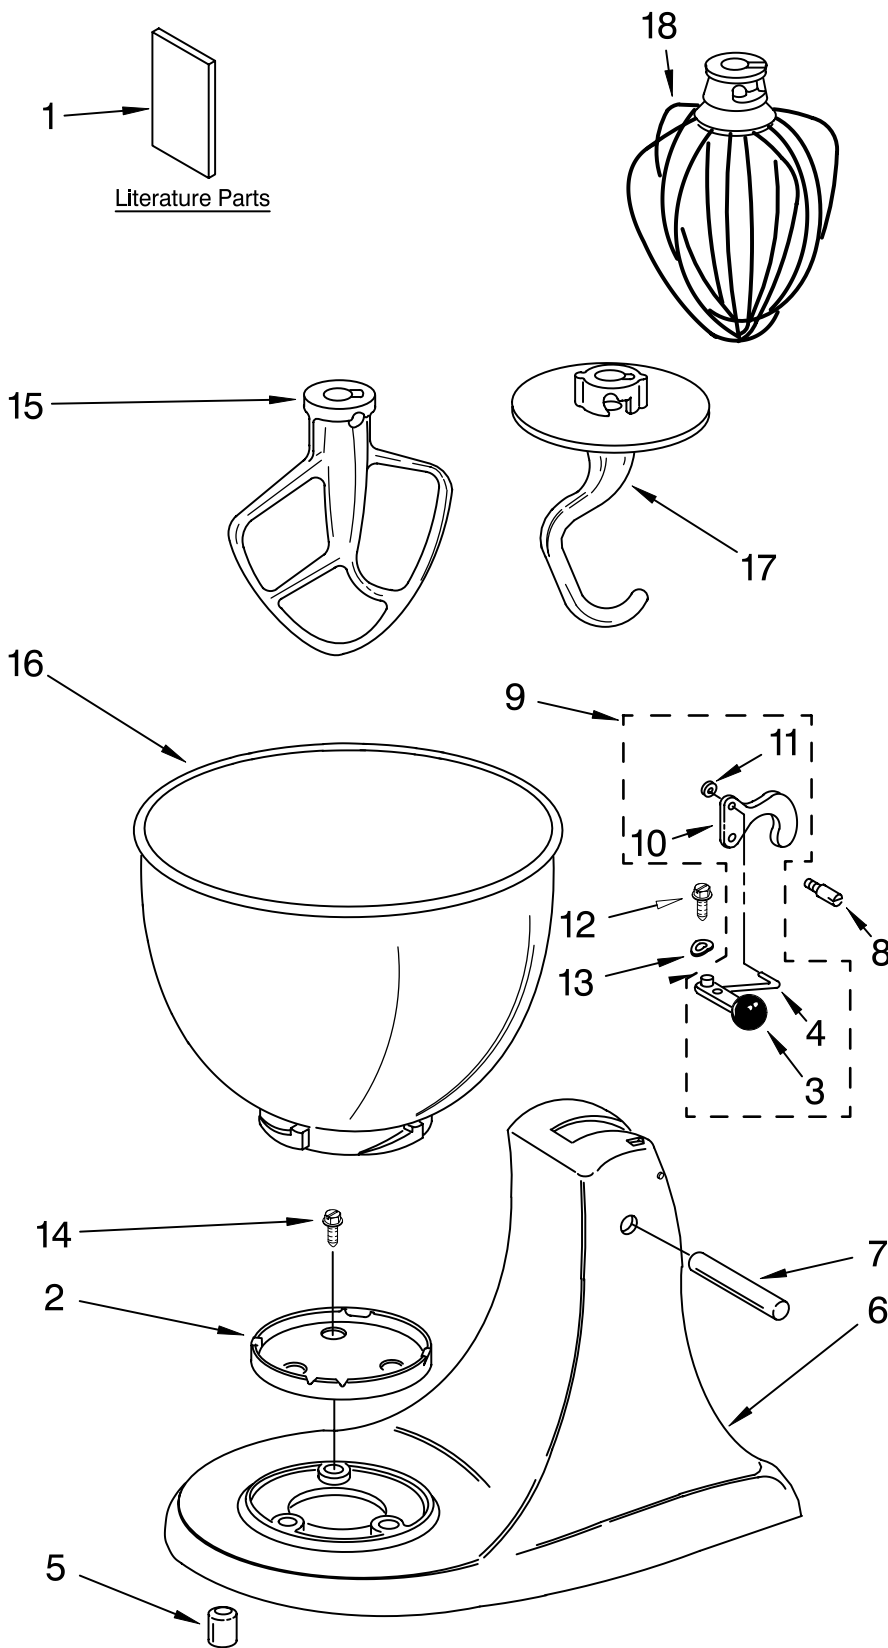

FOR ORDERING INFORMATION REFER TO PARTS PRICE LIST

BASE AND PEDESTAL UNIT

For Variations of Model: K45SS__0

Illus. No.	Part No.	DESCRIPTION
1	9709648	Literature Use & Care Guide (Trilingual)
	8212369	Repair Parts List
2	4162529	Screw Cap Kit
3	9709280	Lever, Latch
4	24450	Link, Latch
5	4161530	Foot
6	**	Pedestal
7	16910	Pin, Hinge
8	103993	Screw, Latch Bearing
9	24452	Latch, Link & Lever
10	9709055	Latch
11	8533912	Washer
12	110679	Screw
13	116241	Washer, Spring
14	3400020	Screw
15	9708470	Beater, Flat
16	4169926	Bowl And Base (4 1/2 Qt.)
17	9708471	Dough Hook
18	9706446	Wire Whip

Illus. No.	Part No.	DESCRIPTION	Illus. No.	Part No.	DESCRIPTION	Illus. No.	Part No.	DESCRIPTION
1	110679	Screw, Pivot	14	240775-1	Seal, End	25	240904-2	Control Plate
2	116241	Washer, Spring	15	3180526	Bracket, Bearing			Assembly
3	9709276	Switch Lever			Asm.	26		Cord, Power
		And Stud	16	3180238	Washer		9701025	White
4	3183680	Spring, Control	17	8533905	Nut, Machine	27	9706595	Board, Phase
		Plate	18	240680	Insert, Brush			Control
5	3184176	Speed Link & Cam			Holder	28	9708315	Armature &
6	240205	Spring, Flat	19	9706416	Brush, Carbon			Bearing Assy
7	240769	Screw, Stator	20	9707926	Screw, Set	29	4162634	Sleeve, Motor
8	9702695	Field Assembly	21	116286	Cap, Spring			Stud
9	9704324	Washer, Ball			Seat	30	3184609	Screw
		Bearing (Front)	22	116287	Spring, Cap	31	3179908	Housing, Brush
10	W10068260	Screw	23		Cap, Brush Holder			Holder
11	16998	Stud, Governor		3184212	Black	32	4162546	Brush Holder
		Drive		3184211	White			Assembly
12	3180162	Washer, Spacing		3184213	Almond Creme			
13	W10068270	Washer	24	17830	Governor Assembly			