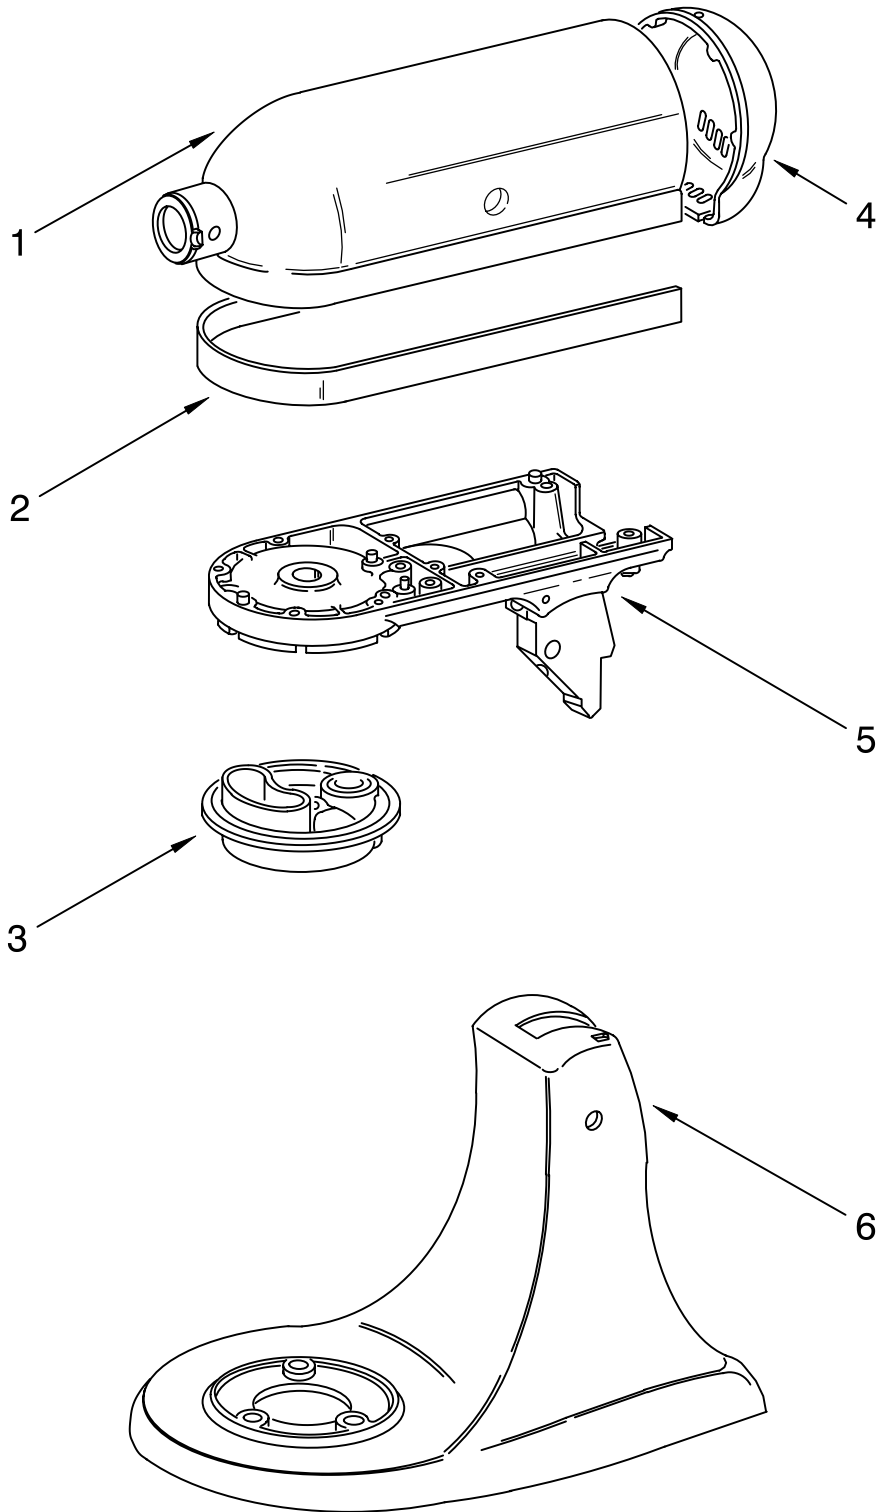

----- Manual continues below -----

PARTS LIST

for

KitchenAid®

4 1/2 QT. STAND MIXER

CLASSIC – TILT

MODELS:

K45SSWH-0 (White)
K45WSSWH-0 (White)
K45SSAC-0 (Almond Creme)
K45SSAL-0 (Almond)
K45SSDAC-0 (Almond Creme)
K45SSDAL-0 (Almond)

FOR CUSTOMER SATISFACTION ALWAYS USE
FACTORY SPECIFICATION PARTS

COLOR VARIATION PARTS

For Variations of Model: K45SS__0

Illus. No.	Part No.	DESCRIPTION
1	240291-1	Motor Housing White
	240291-16	Almond Creme
2	9702629	Trim Band White
	240286-1	Planetary White
3	240286-18	Almond Creme
	240253-1	End Cover White
4	240253-16	Almond Creme
	240350-4	Lower Gearcase White
5	240350-62	Almond Creme
	240151-1	Pedestal White
6	240151-15	Almond Creme

Illus. No.	Part No.	DESCRIPTION	Illus. No.	Part No.	DESCRIPTION	Illus. No.	Part No.	DESCRIPTION
1	110679	Screw, Pivot	14	240775-1	Seal, End	25	240904-2	Control Plate
2	116241	Washer, Spring	15	3180526	Bracket, Bearing			Assembly
3	9709276	Switch Lever			Asm.	26		Cord, Power
		And Stud	16	3180238	Washer		9701025	White
4	3183680	Spring, Control	17	8533905	Nut, Machine	27	9706595	Board, Phase
		Plate	18	240680	Insert, Brush			Control
5	3184176	Speed Link & Cam			Holder	28	9708315	Armature &
6	240205	Spring, Flat	19	9706416	Brush, Carbon			Bearing Assy
7	240769	Screw, Stator	20	9707926	Screw, Set	29	4162634	Sleeve, Motor
8	9702695	Field Assembly	21	116286	Cap, Spring			Stud
9	9704324	Washer, Ball			Seat	30	3184609	Screw
		Bearing (Front)	22	116287	Spring, Cap	31	3179908	Housing, Brush
10	W10068260	Screw	23		Cap, Brush Holder			Holder
11	16998	Stud, Governor		3184212	Black	32	4162546	Brush Holder
		Drive		3184211	White			Assembly
12	3180162	Washer, Spacing		3184213	Almond Creme			
13	W10068270	Washer	24	17830	Governor Assembly			