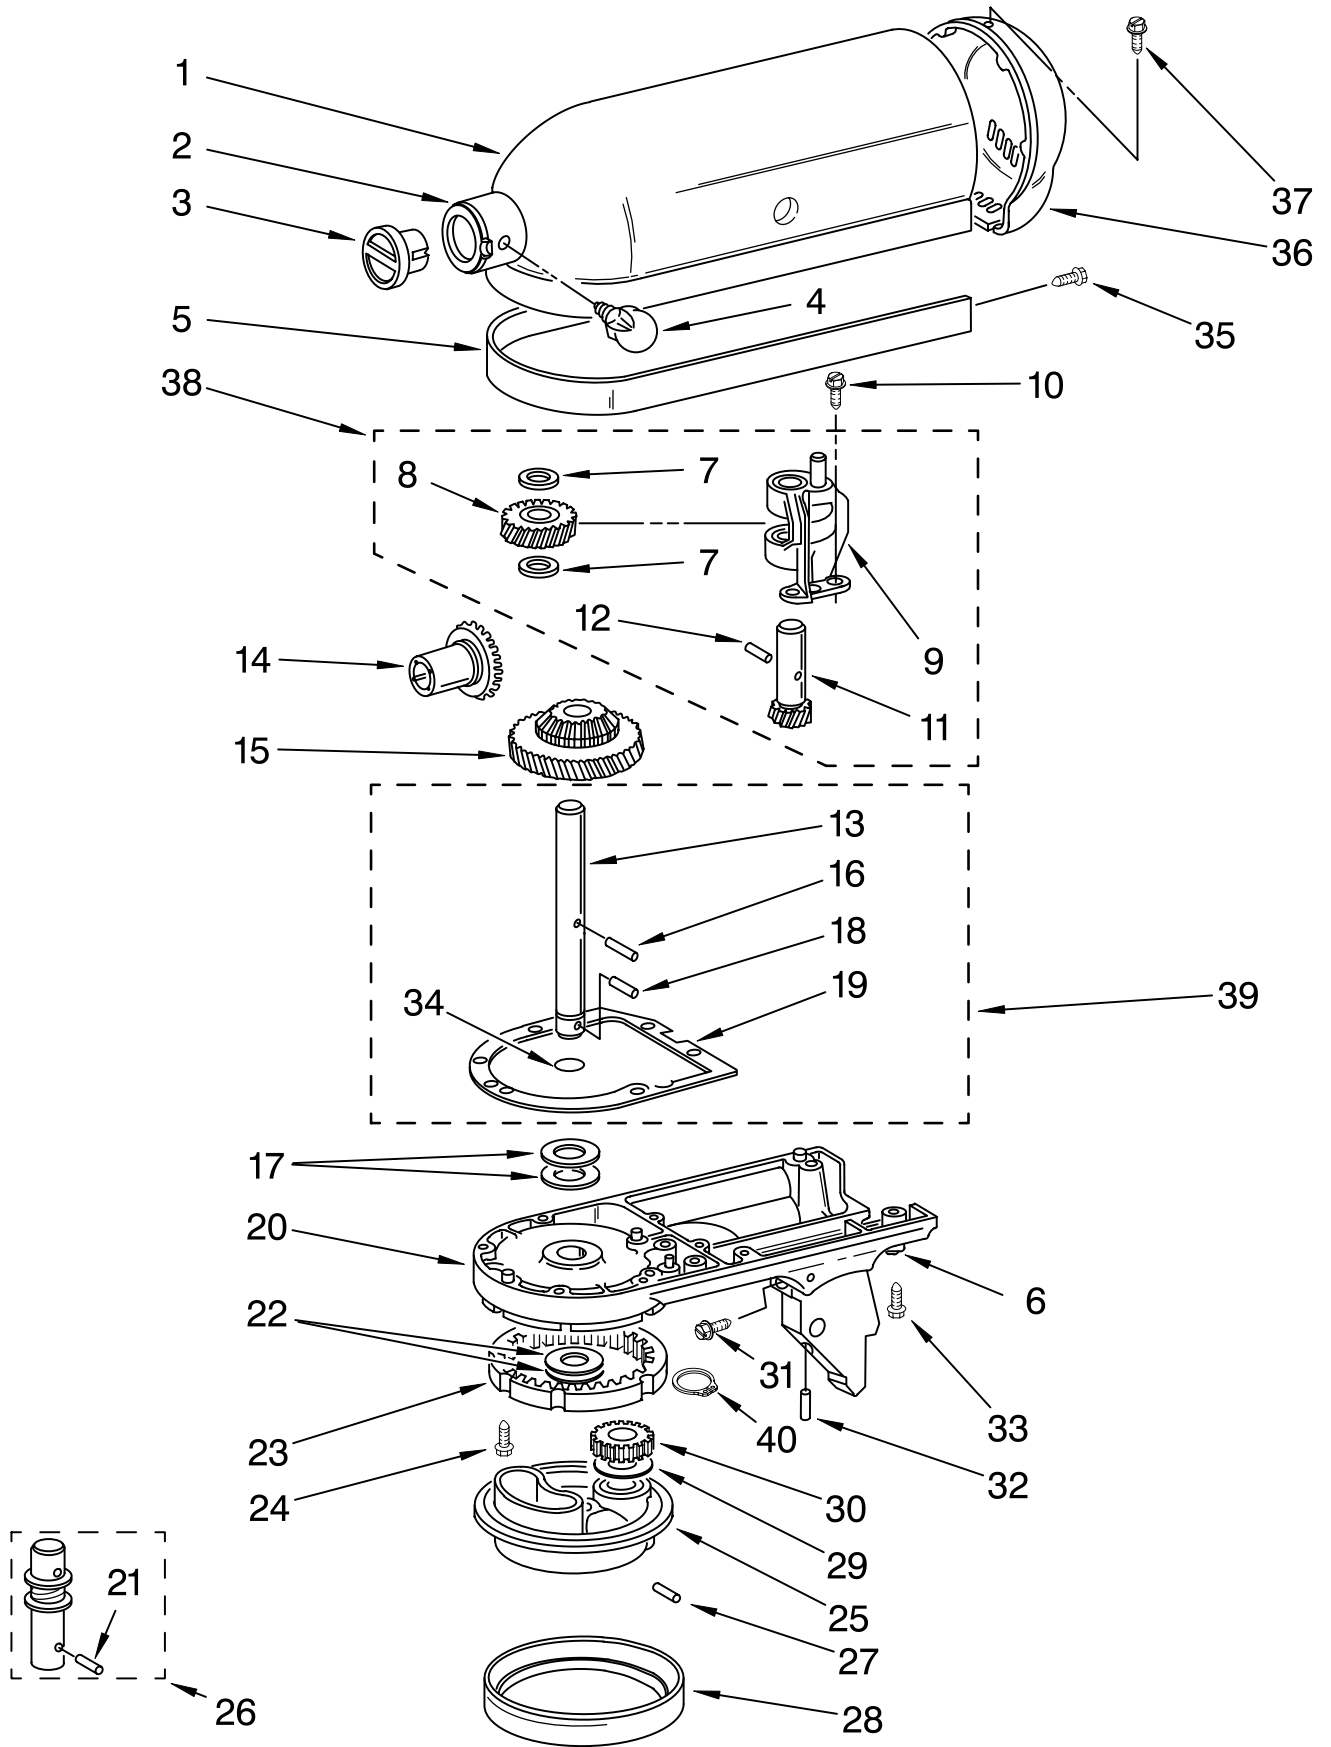

CASE, GEARING AND PLANETARY UNIT

For Variations of Model: K45SS__0

FOR ORDERING INFORMATION REFER TO PARTS PRICE LIST

CASE, GEARING AND PLANETARY UNIT

For Variations of Model: K45SS__0

Illus. No.	Part No.	DESCRIPTION	Illus. No.	Part No.	DESCRIPTION	Illus. No.	Part No.	DESCRIPTION
1	**	Gearcase Motor Housing	15	9709627	Bevel Pinion & Center Gear	28	240285	Ring, Planetary Drip
2	16897	Ring, Attachment Hub	16	240018-1	Pin (Vertical Center Shaft)	29	9706090	Washer, Shim
3	242765-2	Cap, Attachemnt Hub	17	3180163	Washer, Fiber	30	9703903	Pinion, Gear
4	9709194	Thumb Screw	18	9705443	Pin, Groove	31	89411	Screw
5	**	Band, Trim	19	4162324	Gasket, Transmission Case	32	3400203	Screw, Set
6	8533914	Lock Washer	20	**	Lower Gear Case	33	3400025	Screw
7	3180161	Washer, Fiber	21	9704677	Pin, Groove	34	67500-55	"O" Ring
8	4162897	Worm Gear	22	3180163	Washer, Fiber	35	311932	Screw, Self Tapping
9	240308	Worm Gear Bracket And Bearing	23	9703904	Gear, Internal	36	**	Cover, End
10	3400022	Screw	24	103994	Screw, Special Planetary	37	4162914	Screw
11	240210-2	Shaft & Pinion	25	**	Agitator Shaft Assembly	38	240309-2	Worm Gear Bracket and Gear
12	9705444	Pin	26	4176067	Pin (Agitator Shaft)	39	4160474	Center Shaft & "O" Ring
13	240026	Shaft, Vertical Center	27	240018-1	Pin (Agitator Shaft)	40	9703438	Ring
14	9705130	Gear, Attachment Hub Bevel						**Refer to Page 2 Color Variation Parts

FOR ORDERING INFORMATION REFER TO PARTS PRICE LIST