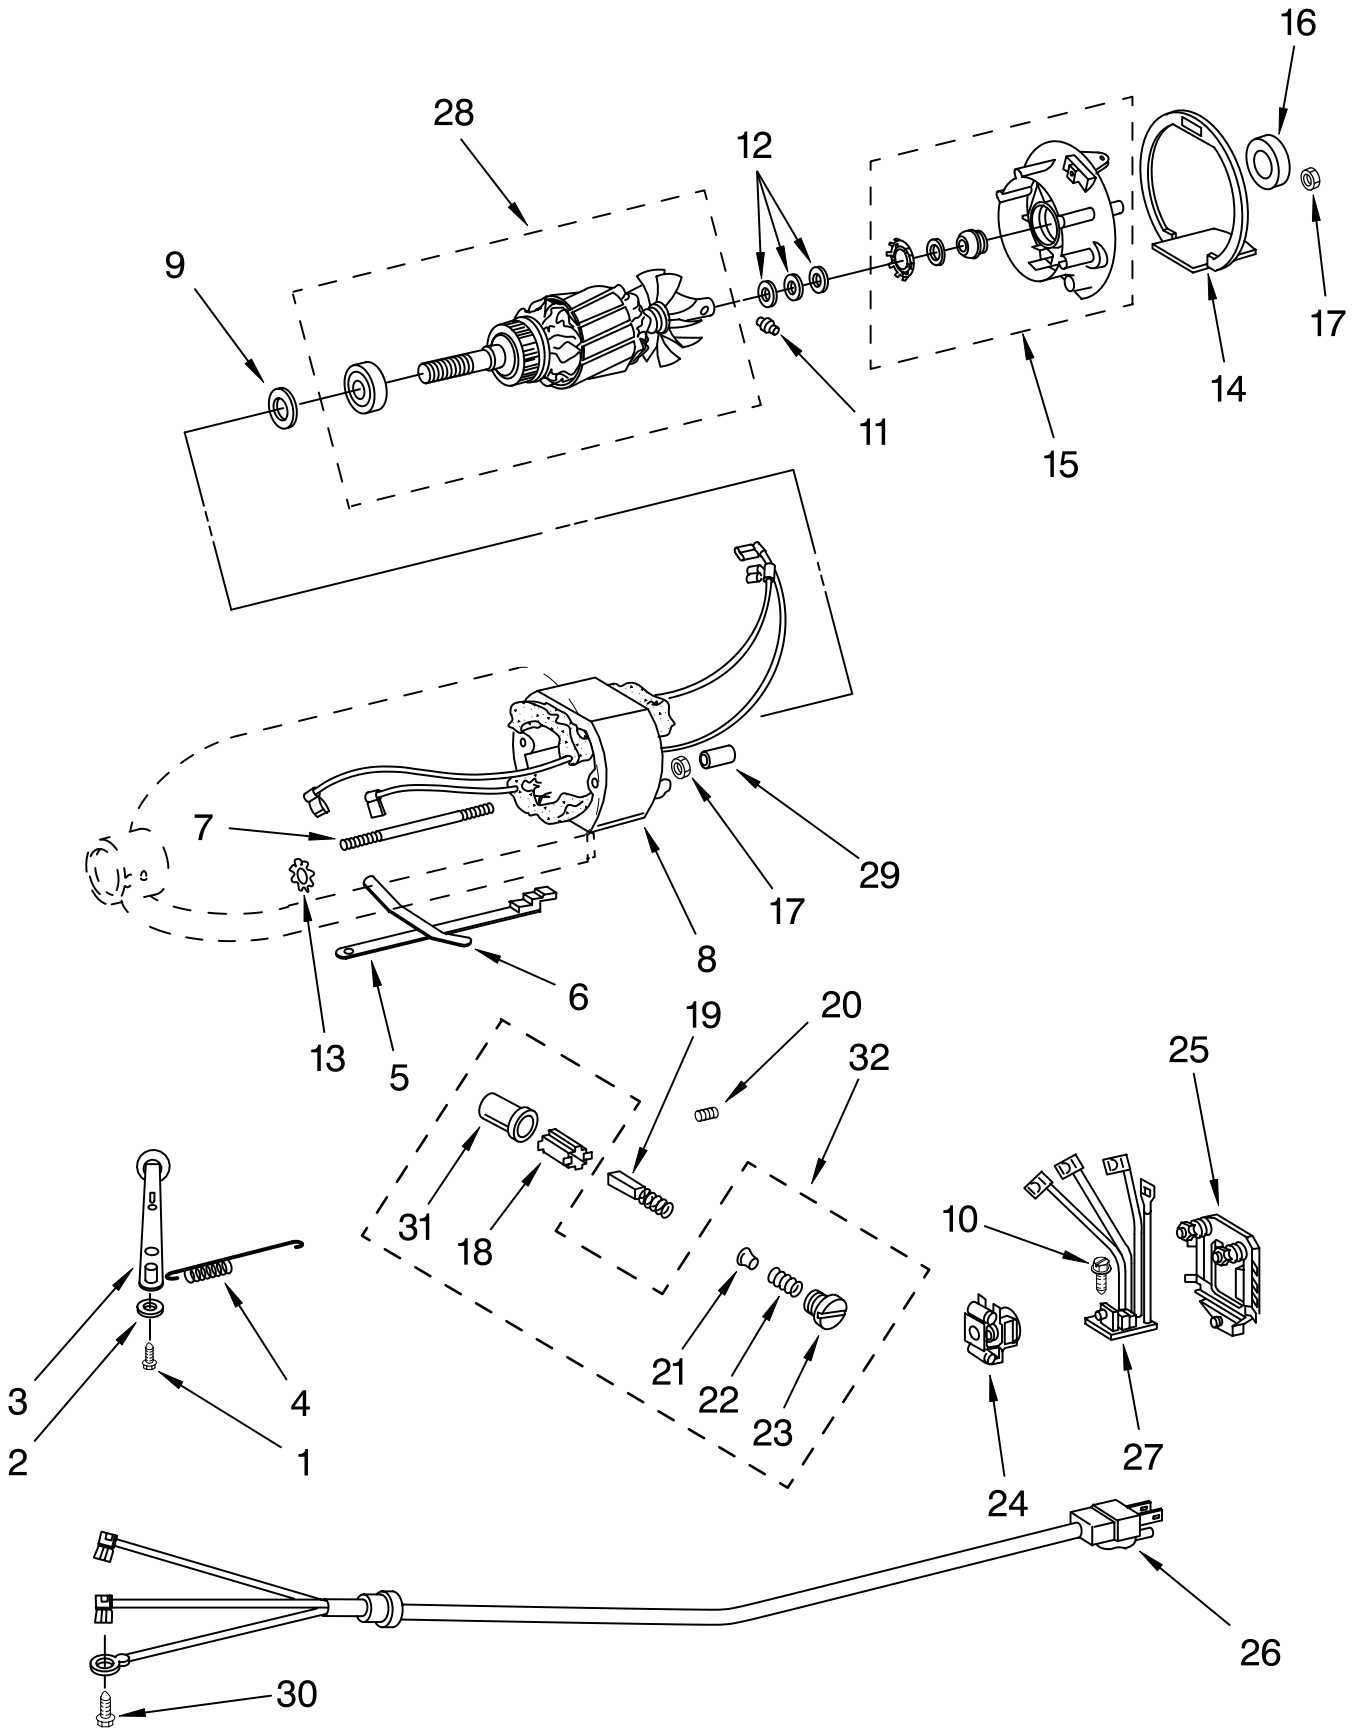

MOTOR AND CONTROL PARTS

For Variations of Model: K45SS__0

FOR ORDERING INFORMATION REFER TO PARTS PRICE LIST

MOTOR AND CONTROL PARTS

For Variations of Model: K45SS__0

Illus. No.	Part No.	DESCRIPTION	Illus. No.	Part No.	DESCRIPTION	Illus. No.	Part No.	DESCRIPTION
1	110679	Screw, Pivot	14	240775-1	Seal, End	25	240904-2	Control Plate
2	116241	Washer, Spring	15	3180526	Bracket, Bearing			Assembly
3	9709276	Switch Lever			Asm.	26		Cord, Power
		And Stud	16	3180238	Washer		9701025	White
4	3183680	Spring, Control	17	8533905	Nut, Machine	27	9706595	Board, Phase
		Plate	18	240680	Insert, Brush			Control
5	3184176	Speed Link & Cam			Holder	28	9708315	Armature &
6	240205	Spring, Flat	19	9706416	Brush, Carbon			Bearing Assy
7	240769	Screw, Stator	20	9707926	Screw, Set	29	4162634	Sleeve, Motor
8	9702695	Field Assembly	21	116286	Cap, Spring			Stud
9	9704324	Washer, Ball			Seat	30	3184609	Screw
		Bearing (Front)	22	116287	Spring, Cap	31	3179908	Housing, Brush
10	W10068260	Screw	23		Cap, Brush Holder			Holder
11	16998	Stud, Governor		3184212	Black	32	4162546	Brush Holder
		Drive		3184211	White			Assembly
12	3180162	Washer, Spacing		3184213	Almond Creme			
13	W10068270	Washer	24	17830	Governor Assembly			

FOR ORDERING INFORMATION REFER TO PARTS PRICE LIST