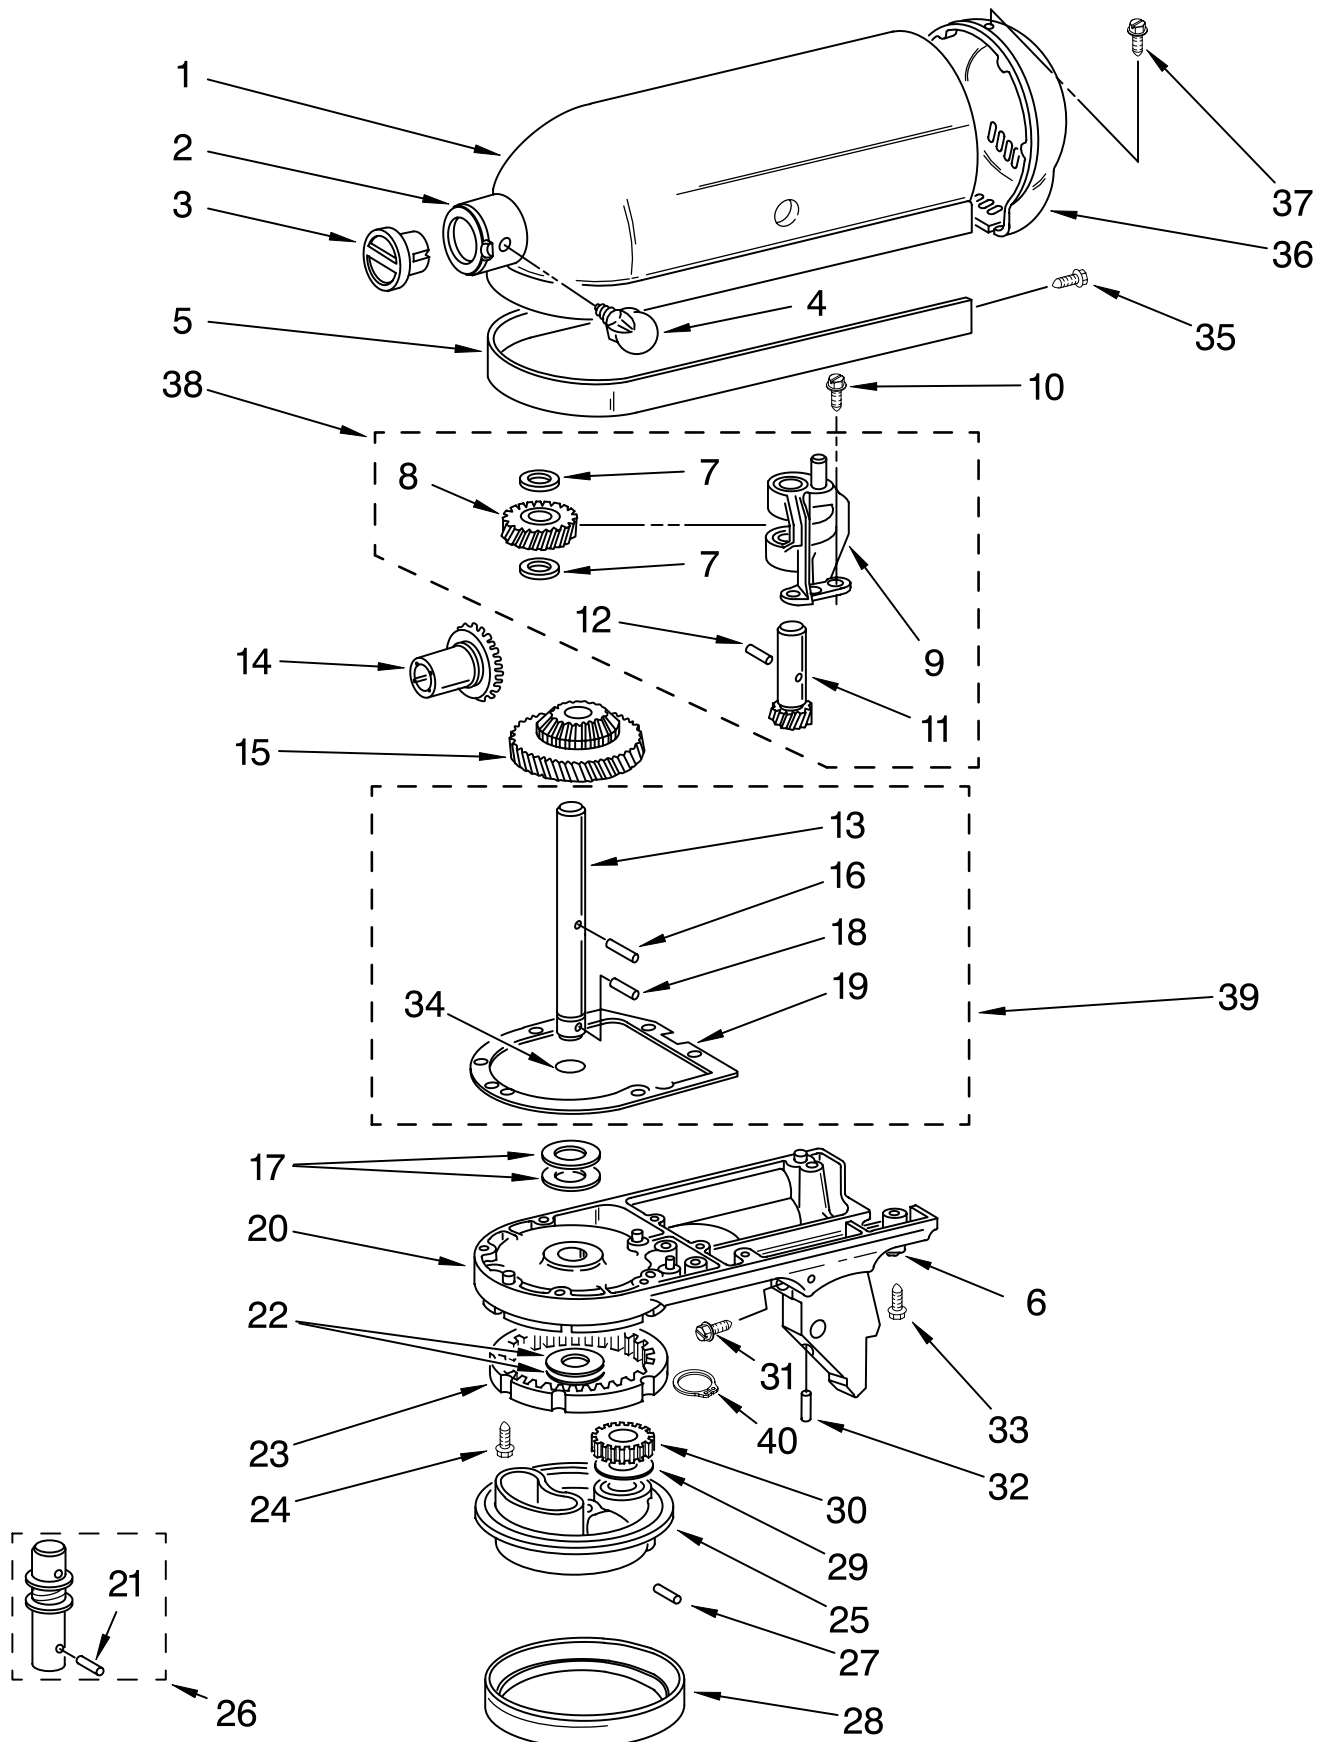

CASE, GEARING AND PLANETARY UNIT

For Variations of Model: K45SS__0

FOR ORDERING INFORMATION REFER TO PARTS PRICE LIST

CASE, GEARING AND PLANETARY UNIT

For Variations of Model: K45SS__0

Illus. No.	Part No.	DESCRIPTION	Illus. No.	Part No.	DESCRIPTION	Illus. No.	Part No.	DESCRIPTION
1	**	Gearcase Motor Housing	15	9709627	Bevel Pinion & Center Gear	28	240285	Ring, Planetary Drip
2	16897	Ring, Attachment Hub	16	240018-1	Pin (Vertical Center Shaft)	29	9706090	Washer, Shim
3	242765-2	Cap, Attachemnt Hub	17	3180163	Washer, Fiber	30	9703903	Pinion, Gear
4	9709194	Thumb Screw	18	9705443	Pin, Groove	31	89411	Screw
5	**	Band, Trim	19	4162324	Gasket, Transmission Case	32	3400203	Screw, Set
6	8533914	Lock Washer	20	**	Lower Gear Case	33	3400025	Screw
7	3180161	Washer, Fiber	21	9704677	Pin, Groove	34	67500-55	"O" Ring
8	4162897	Worm Gear	22	3180163	Washer, Fiber	35	311932	Screw, Self Tapping
9	240308	Worm Gear Bracket And Bearing	23	9703904	Gear, Internal	36	**	Cover, End
10	3400022	Screw	24	103994	Screw, Special	37	4162914	Screw
11	240210-2	Shaft & Pinion	25	**	Planetary	38	240309-2	Worm Gear Bracket and Gear
12	9705444	Pin	26	4176067	Agitator Shaft Assembly	39	4160474	Center Shaft & "O" Ring
13	240026	Shaft, Vertical Center	27	240018-1	Pin (Agitator Shaft)	40	9703438	Ring
14	9705130	Gear, Attachment Hub Bevel						**Refer to Page 2 Color Variation Parts

FOR ORDERING INFORMATION REFER TO PARTS PRICE LIST