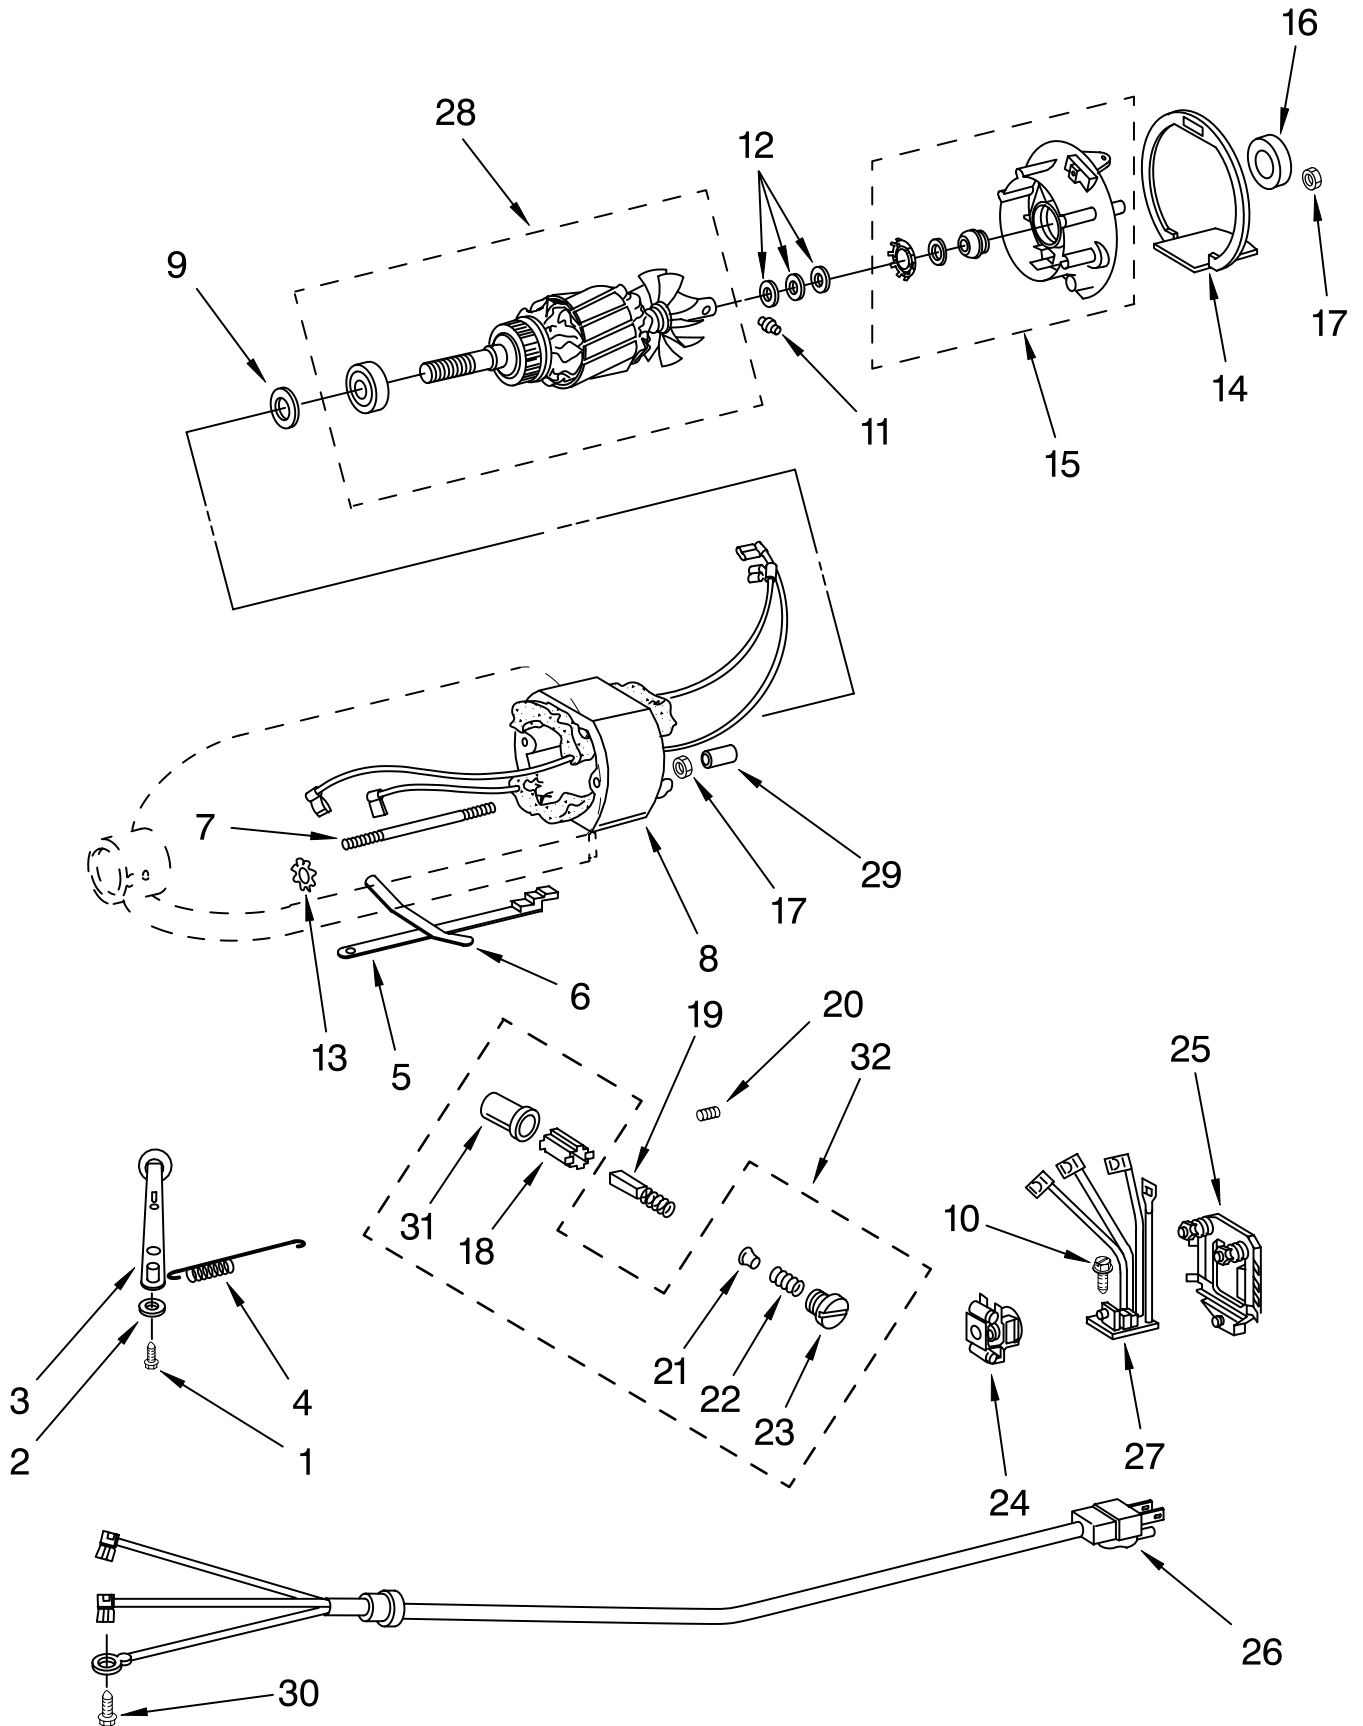

MOTOR AND CONTROL PARTS

For Variations of Model: K45SS__0

FOR ORDERING INFORMATION REFER TO PARTS PRICE LIST

MOTOR AND CONTROL PARTS

For Variations of Model: K45SS__0

Illus. No.	Part No.	DESCRIPTION	Illus. No.	Part No.	DESCRIPTION	Illus. No.	Part No.	DESCRIPTION
1	110679	Screw, Pivot	14	240775-1	Seal, End	25	240904-2	Control Plate
2	116241	Washer, Spring	15	3180526	Bracket, Bearing			Assembly
3	9709276	Switch Lever			Asm.	26		Cord, Power
		And Stud	16	3180238	Washer		9701025	White
4	3183680	Spring, Control	17	8533905	Nut, Machine	27	9706595	Board, Phase
		Plate	18	240680	Insert, Brush			Control
5	3184176	Speed Link & Cam			Holder	28	9708315	Armature &
6	240205	Spring, Flat	19	9706416	Brush, Carbon			Bearing Assy
7	240769	Screw, Stator	20	9707926	Screw, Set	29	4162634	Sleeve, Motor
8	9702695	Field Assembly	21	116286	Cap, Spring			Stud
9	9704324	Washer, Ball			Seat	30	3184609	Screw
		Bearing (Front)	22	116287	Spring, Cap	31	3179908	Housing, Brush
10	W10068260	Screw	23		Cap, Brush Holder			Holder
11	16998	Stud, Governor		3184212	Black	32	4162546	Brush Holder
		Drive		3184211	White			Assembly
12	3180162	Washer, Spacing		3184213	Almond Creme			
13	W10068270	Washer	24	17830	Governor Assembly			

FOR ORDERING INFORMATION REFER TO PARTS PRICE LIST