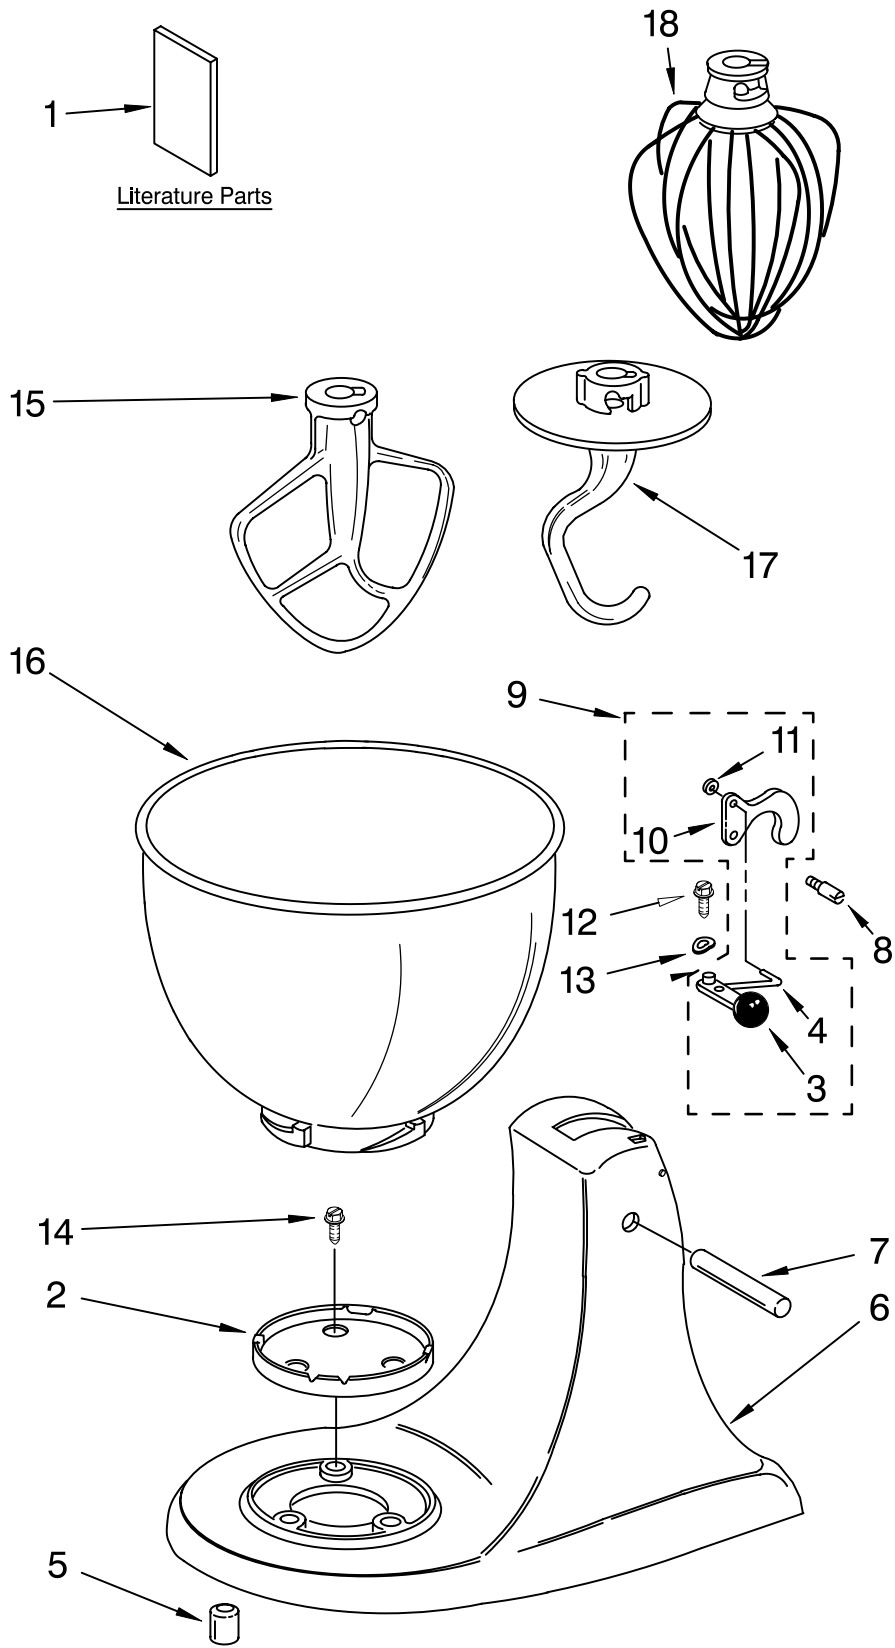

# COLOR VARIATION PARTS

For Variations of Model: K45SS\_\_0

Illus. No.	Part No.	DESCRIPTION
1	240291-1	Motor Housing White
	240291-16	Motor Housing Almond Creme
2	9702629	Trim Band White
		Trim Band Planetary
3	240286-1	Planetary White
	240286-18	Planetary Almond Creme
4		End Cover
	240253-1	End Cover White
5	240253-16	End Cover Almond Creme
		Lower Gearcase
6	240350-4	Lower Gearcase White
	240350-62	Lower Gearcase Almond Creme
6		Pedestal
	240151-1	Pedestal White
	240151-15	Pedestal Almond Creme

# BASE AND PEDESTAL UNIT

For Variations of Model: K45SS\_\_0

Illus. No.	Part No.	DESCRIPTION
1	9709648	Literature Use & Care Guide (Trilingual)
	8212369	Repair Parts List
2	4162529	Screw Cap Kit
3	9709280	Lever, Latch
4	24450	Link, Latch
5	4161530	Foot
6	*	Pedestal
7	16910	Pin, Hinge
8	103993	Screw, Latch Bearing
9	24452	Latch, Link & Lever
10	9709055	Latch
11	8533912	Washer
12	110679	Screw
13	116241	Washer, Spring
14	3400020	Screw
15	9708470	Beater, Flat
16	4169926	Bowl And Base (4 1/2 Qt.)
17	9708471	Dough Hook
18	9706446	Wire Whip