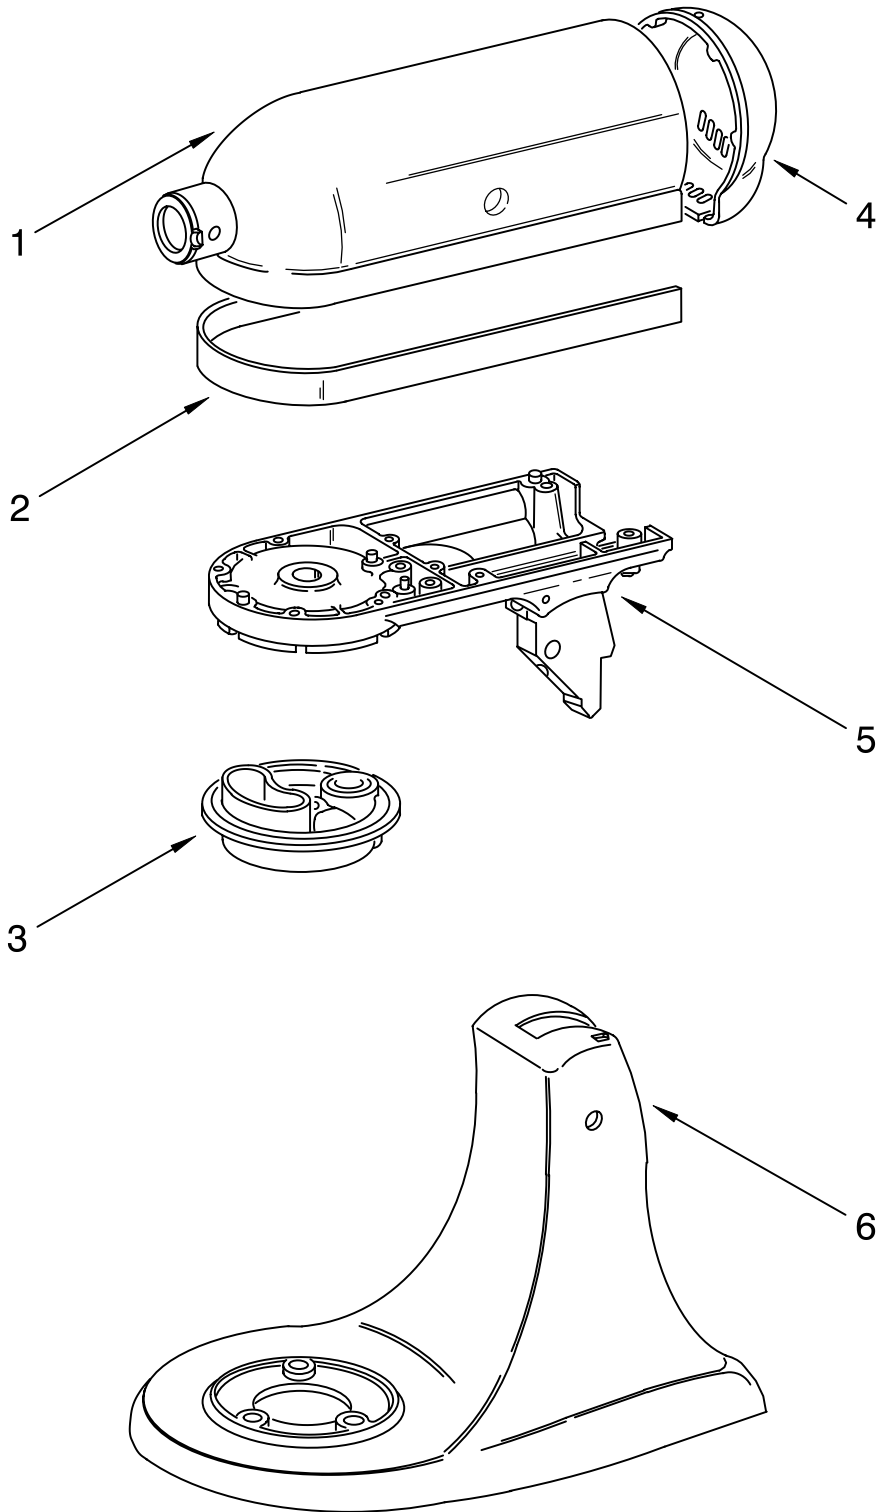

----- Manual continues below -----

PARTS LIST

for

KitchenAid®

4 1/2 QT. STAND MIXER

CLASSIC – TILT

MODELS:

K45SSWH-0 (White)
K45WSSWH-0 (White)
K45SSAC-0 (Almond Creme)
K45SSAL-0 (Almond)
K45SSDAC-0 (Almond Creme)
K45SSDAL-0 (Almond)

FOR CUSTOMER SATISFACTION ALWAYS USE
FACTORY SPECIFICATION PARTS

COLOR VARIATION PARTS

For Variations of Model: K45SS__0

Illus. No.	Part No.	DESCRIPTION
1	240291-1	Motor Housing White
	240291-16	Motor Housing Almond Creme
2	9702629	Trim Band White
		Trim Band Almond Creme
3	240286-1	Planetary Gearcase White
	240286-18	Planetary Gearcase Almond Creme
4	240253-1	End Cover White
	240253-16	End Cover Almond Creme
5	240350-4	Lower Gearcase White
	240350-62	Lower Gearcase Almond Creme
6	240151-1	Pedestal White
	240151-15	Pedestal Almond Creme

Illus. No.	Part No.	DESCRIPTION	Illus. No.	Part No.	DESCRIPTION	Illus. No.	Part No.	DESCRIPTION
1	110679	Screw, Pivot	14	240775-1	Seal, End	25	240904-2	Control Plate
2	116241	Washer, Spring	15	3180526	Bracket, Bearing			Assembly
3	9709276	Switch Lever			Asm.	26		Cord, Power
		And Stud	16	3180238	Washer		9701025	White
4	3183680	Spring, Control	17	8533905	Nut, Machine	27	9706595	Board, Phase
		Plate	18	240680	Insert, Brush			Control
5	3184176	Speed Link & Cam			Holder	28	9708315	Armature &
6	240205	Spring, Flat	19	9706416	Brush, Carbon			Bearing Assy
7	240769	Screw, Stator	20	9707926	Screw, Set	29	4162634	Sleeve, Motor
8	9702695	Field Assembly	21	116286	Cap, Spring			Stud
9	9704324	Washer, Ball			Seat	30	3184609	Screw
		Bearing (Front)	22	116287	Spring, Cap	31	3179908	Housing, Brush
10	W10068260	Screw	23		Cap, Brush Holder			Holder
11	16998	Stud, Governor		3184212	Black	32	4162546	Brush Holder
		Drive		3184211	White			Assembly
12	3180162	Washer, Spacing		3184213	Almond Creme			
13	W10068270	Washer	24	17830	Governor Assembly			