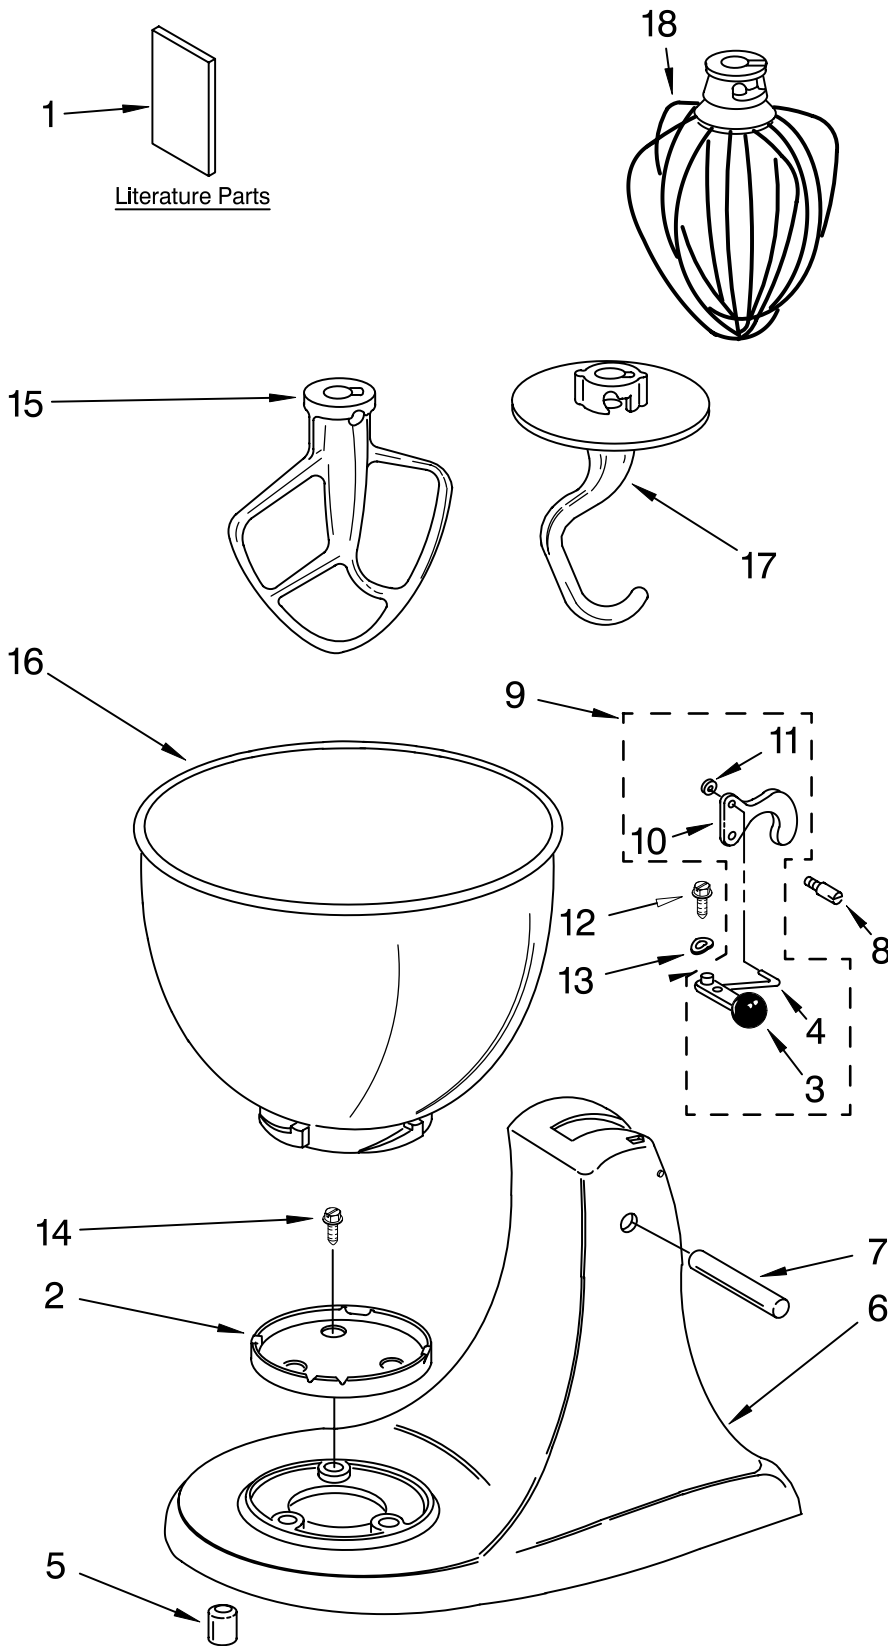

FOR ORDERING INFORMATION REFER TO PARTS PRICE LIST

BASE AND PEDESTAL UNIT

For Variations of Model: K45SS__0

Illus. No.	Part No.	DESCRIPTION
1	9709648	Literature Use & Care Guide (Trilingual)
	8212369	Repair Parts List
2	4162529	Screw Cap Kit
3	9709280	Lever, Latch
4	24450	Link, Latch
5	4161530	Foot
6	**	Pedestal
7	16910	Pin, Hinge
8	103993	Screw, Latch Bearing
9	24452	Latch, Link & Lever
10	9709055	Latch
11	8533912	Washer
12	110679	Screw
13	116241	Washer, Spring
14	3400020	Screw
15	9708470	Beater, Flat
16	4169926	Bowl And Base (4 1/2 Qt.)
17	9708471	Dough Hook
18	9706446	Wire Whip

Illus. No.	Part No.	DESCRIPTION	Illus. No.	Part No.	DESCRIPTION	Illus. No.	Part No.	DESCRIPTION
1	110679	Screw, Pivot	14	240775-1	Seal, End	25	240904-2	Control Plate
2	116241	Washer, Spring	15	3180526	Bracket, Bearing			Assembly
3	9709276	Switch Lever			Asm.	26		Cord, Power
		And Stud	16	3180238	Washer		9701025	White
4	3183680	Spring, Control	17	8533905	Nut, Machine	27	9706595	Board, Phase
		Plate	18	240680	Insert, Brush			Control
5	3184176	Speed Link & Cam			Holder	28	9708315	Armature &
6	240205	Spring, Flat	19	9706416	Brush, Carbon			Bearing Assy
7	240769	Screw, Stator	20	9707926	Screw, Set	29	4162634	Sleeve, Motor
8	9702695	Field Assembly	21	116286	Cap, Spring			Stud
9	9704324	Washer, Ball			Seat	30	3184609	Screw
		Bearing (Front)	22	116287	Spring, Cap	31	3179908	Housing, Brush
10	W10068260	Screw	23		Cap, Brush Holder			Holder
11	16998	Stud, Governor		3184212	Black	32	4162546	Brush Holder
		Drive		3184211	White			Assembly
12	3180162	Washer, Spacing		3184213	Almond Creme			
13	W10068270	Washer	24	17830	Governor Assembly			