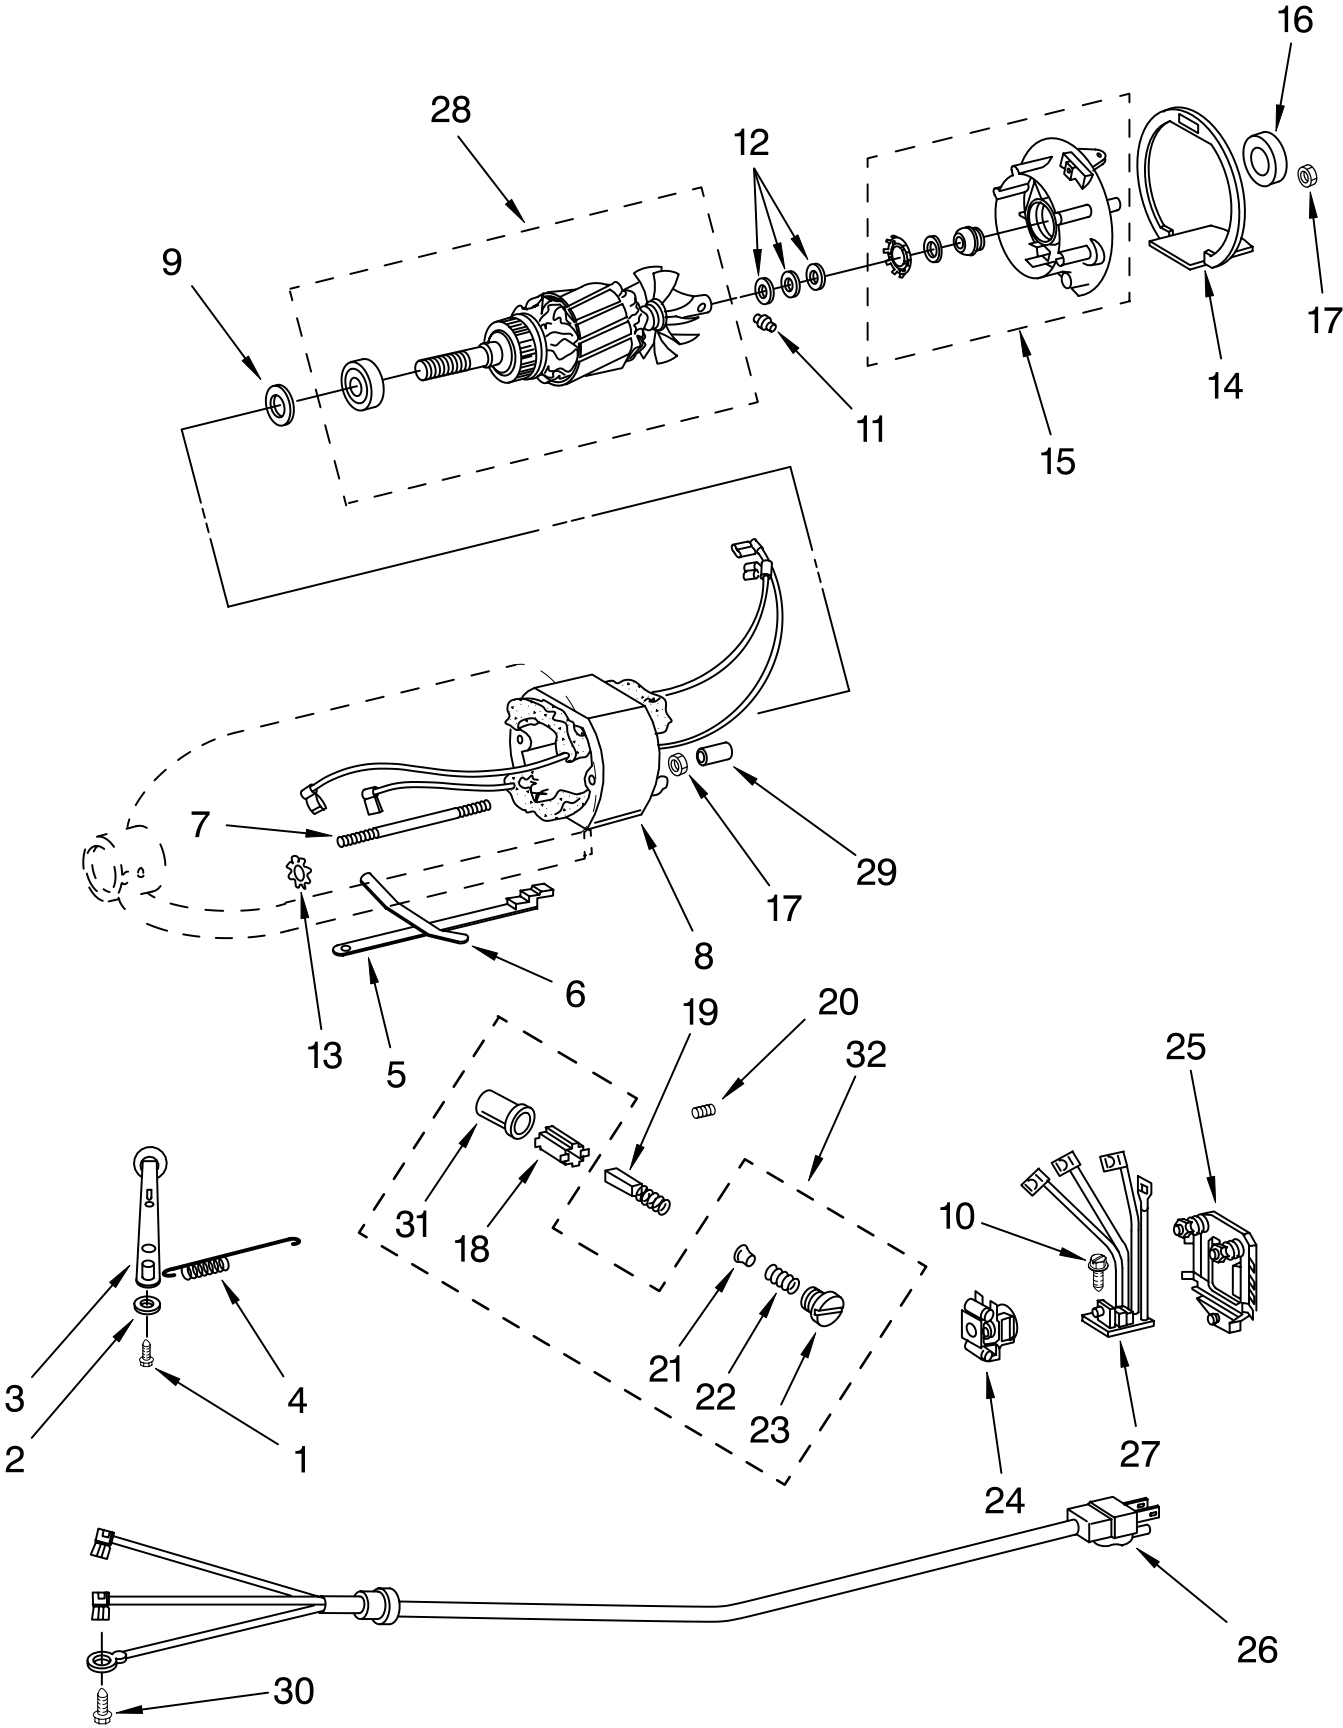

MOTOR AND CONTROL PARTS

For Variations of Model: K45SS__0

FOR ORDERING INFORMATION REFER TO PARTS PRICE LIST

MOTOR AND CONTROL PARTS

For Variations of Model: K45SS__0

Illus. No.	Part No.	DESCRIPTION	Illus. No.	Part No.	DESCRIPTION	Illus. No.	Part No.	DESCRIPTION
1	110679	Screw, Pivot	14	240775-1	Seal, End	25	240904-2	Control Plate
2	116241	Washer, Spring	15	3180526	Bracket, Bearing			Assembly
3	9709276	Switch Lever			Asm.	26		Cord, Power
		And Stud	16	3180238	Washer		9701025	White
4	3183680	Spring, Control	17	8533905	Nut, Machine	27	9706595	Board, Phase
		Plate	18	240680	Insert, Brush			Control
5	3184176	Speed Link & Cam			Holder	28	9708315	Armature &
6	240205	Spring, Flat	19	9706416	Brush, Carbon			Bearing Assy
7	240769	Screw, Stator	20	9707926	Screw, Set	29	4162634	Sleeve, Motor
8	9702695	Field Assembly	21	116286	Cap, Spring			Stud
9	9704324	Washer, Ball			Seat	30	3184609	Screw
		Bearing (Front)	22	116287	Spring, Cap	31	3179908	Housing, Brush
10	W10068260	Screw	23		Cap, Brush Holder			Holder
11	16998	Stud, Governor		3184212	Black	32	4162546	Brush Holder
		Drive		3184211	White			Assembly
12	3180162	Washer, Spacing		3184213	Almond Creme			
13	W10068270	Washer	24	17830	Governor Assembly			

FOR ORDERING INFORMATION REFER TO PARTS PRICE LIST