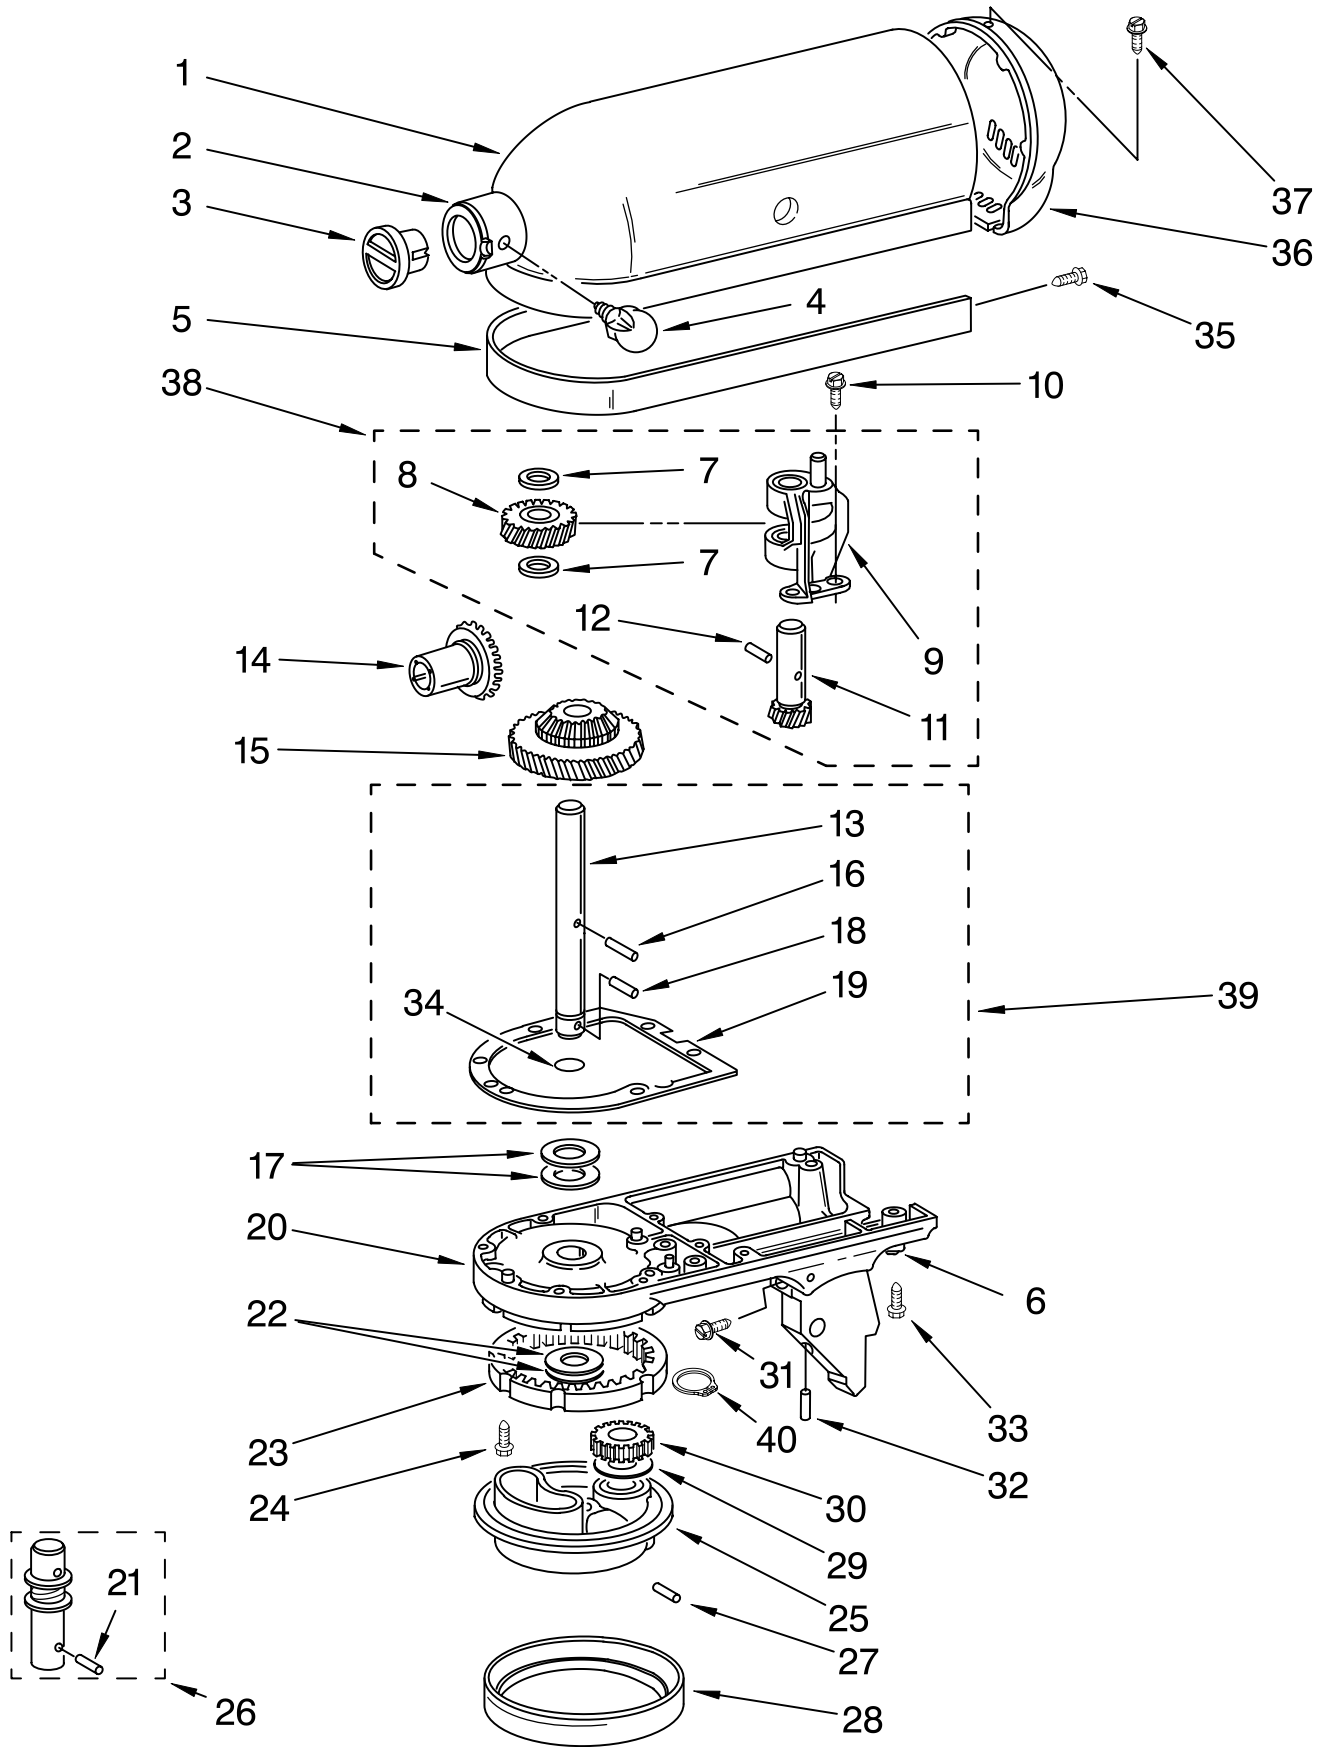

CASE, GEARING AND PLANETARY UNIT

For Variations of Model: K45SS__0

FOR ORDERING INFORMATION REFER TO PARTS PRICE LIST

CASE, GEARING AND PLANETARY UNIT

For Variations of Model: K45SS__0

Illus. No.	Part No.	DESCRIPTION	Illus. No.	Part No.	DESCRIPTION	Illus. No.	Part No.	DESCRIPTION
1	**	Gearcase Motor Housing	15	9709627	Bevel Pinion & Center Gear	28	240285	Ring, Planetary Drip
2	16897	Ring, Attachment Hub	16	240018-1	Pin (Vertical Center Shaft)	29	9706090	Washer, Shim
3	242765-2	Cap, Attachemnt Hub	17	3180163	Washer, Fiber	30	9703903	Pinion, Gear
4	9709194	Thumb Screw	18	9705443	Pin, Groove	31	89411	Screw
5	**	Band, Trim	19	4162324	Gasket, Transmission Case	32	3400203	Screw, Set
6	8533914	Lock Washer	20	**	Lower Gear Case	33	3400025	Screw
7	3180161	Washer, Fiber	21	9704677	Pin, Groove	34	67500-55	"O" Ring
8	4162897	Worm Gear	22	3180163	Washer, Fiber	35	311932	Screw, Self Tapping
9	240308	Worm Gear Bracket And Bearing	23	9703904	Gear, Internal	36	**	Cover, End
10	3400022	Screw	24	103994	Screw, Special	37	4162914	Screw
11	240210-2	Shaft & Pinion	25	**	Planetary	38	240309-2	Worm Gear Bracket and Gear
12	9705444	Pin	26	4176067	Agitator Shaft Assembly	39	4160474	Center Shaft & "O" Ring
13	240026	Shaft, Vertical Center	27	240018-1	Pin (Agitator Shaft)	40	9703438	Ring
14	9705130	Gear, Attachment Hub Bevel						**Refer to Page 2 Color Variation Parts

FOR ORDERING INFORMATION REFER TO PARTS PRICE LIST