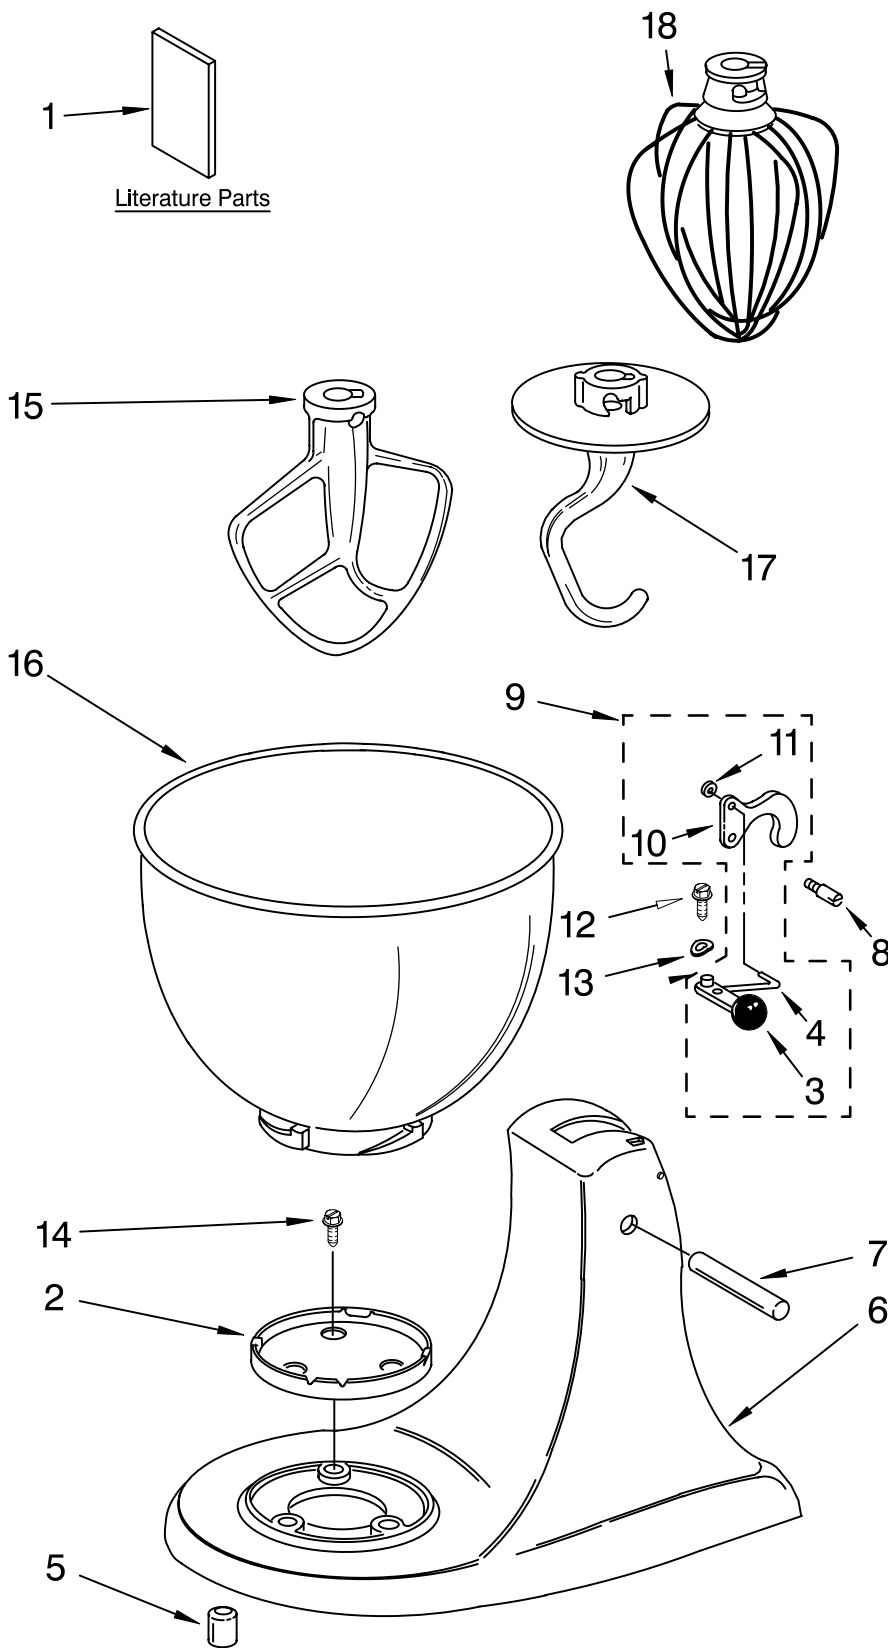

# COLOR VARIATION PARTS

For Variations of Model: K45SS\_\_0

Illus. No.	Part No.	DESCRIPTION
1	240291-1	Motor Housing White
	240291-16	Motor Housing Almond Creme
2	9702629	Trim Band White
		Trim Band Almond Creme
3	240286-1	Planetary Gearcase White
	240286-18	Planetary Gearcase Almond Creme
4	240253-1	End Cover White
	240253-16	End Cover Almond Creme
5	240350-4	Lower Gearcase White
	240350-62	Lower Gearcase Almond Creme
6	240151-1	Pedestal White
	240151-15	Pedestal Almond Creme

# BASE AND PEDESTAL UNIT

For Variations of Model: K45SS\_\_0

Illus. No.	Part No.	DESCRIPTION
1	9709648	Literature Use & Care Guide (Trilingual)
	8212369	Repair Parts List
2	4162529	Screw Cap Kit
3	9709280	Lever, Latch
4	24450	Link, Latch
5	4161530	Foot
6	**	Pedestal
7	16910	Pin, Hinge
8	103993	Screw, Latch Bearing
9	24452	Latch, Link & Lever
10	9709055	Latch
11	8533912	Washer
12	110679	Screw
13	116241	Washer, Spring
14	3400020	Screw
15	9708470	Beater, Flat
16	4169926	Bowl And Base (4 1/2 Qt.)
17	9708471	Dough Hook
18	9706446	Wire Whip