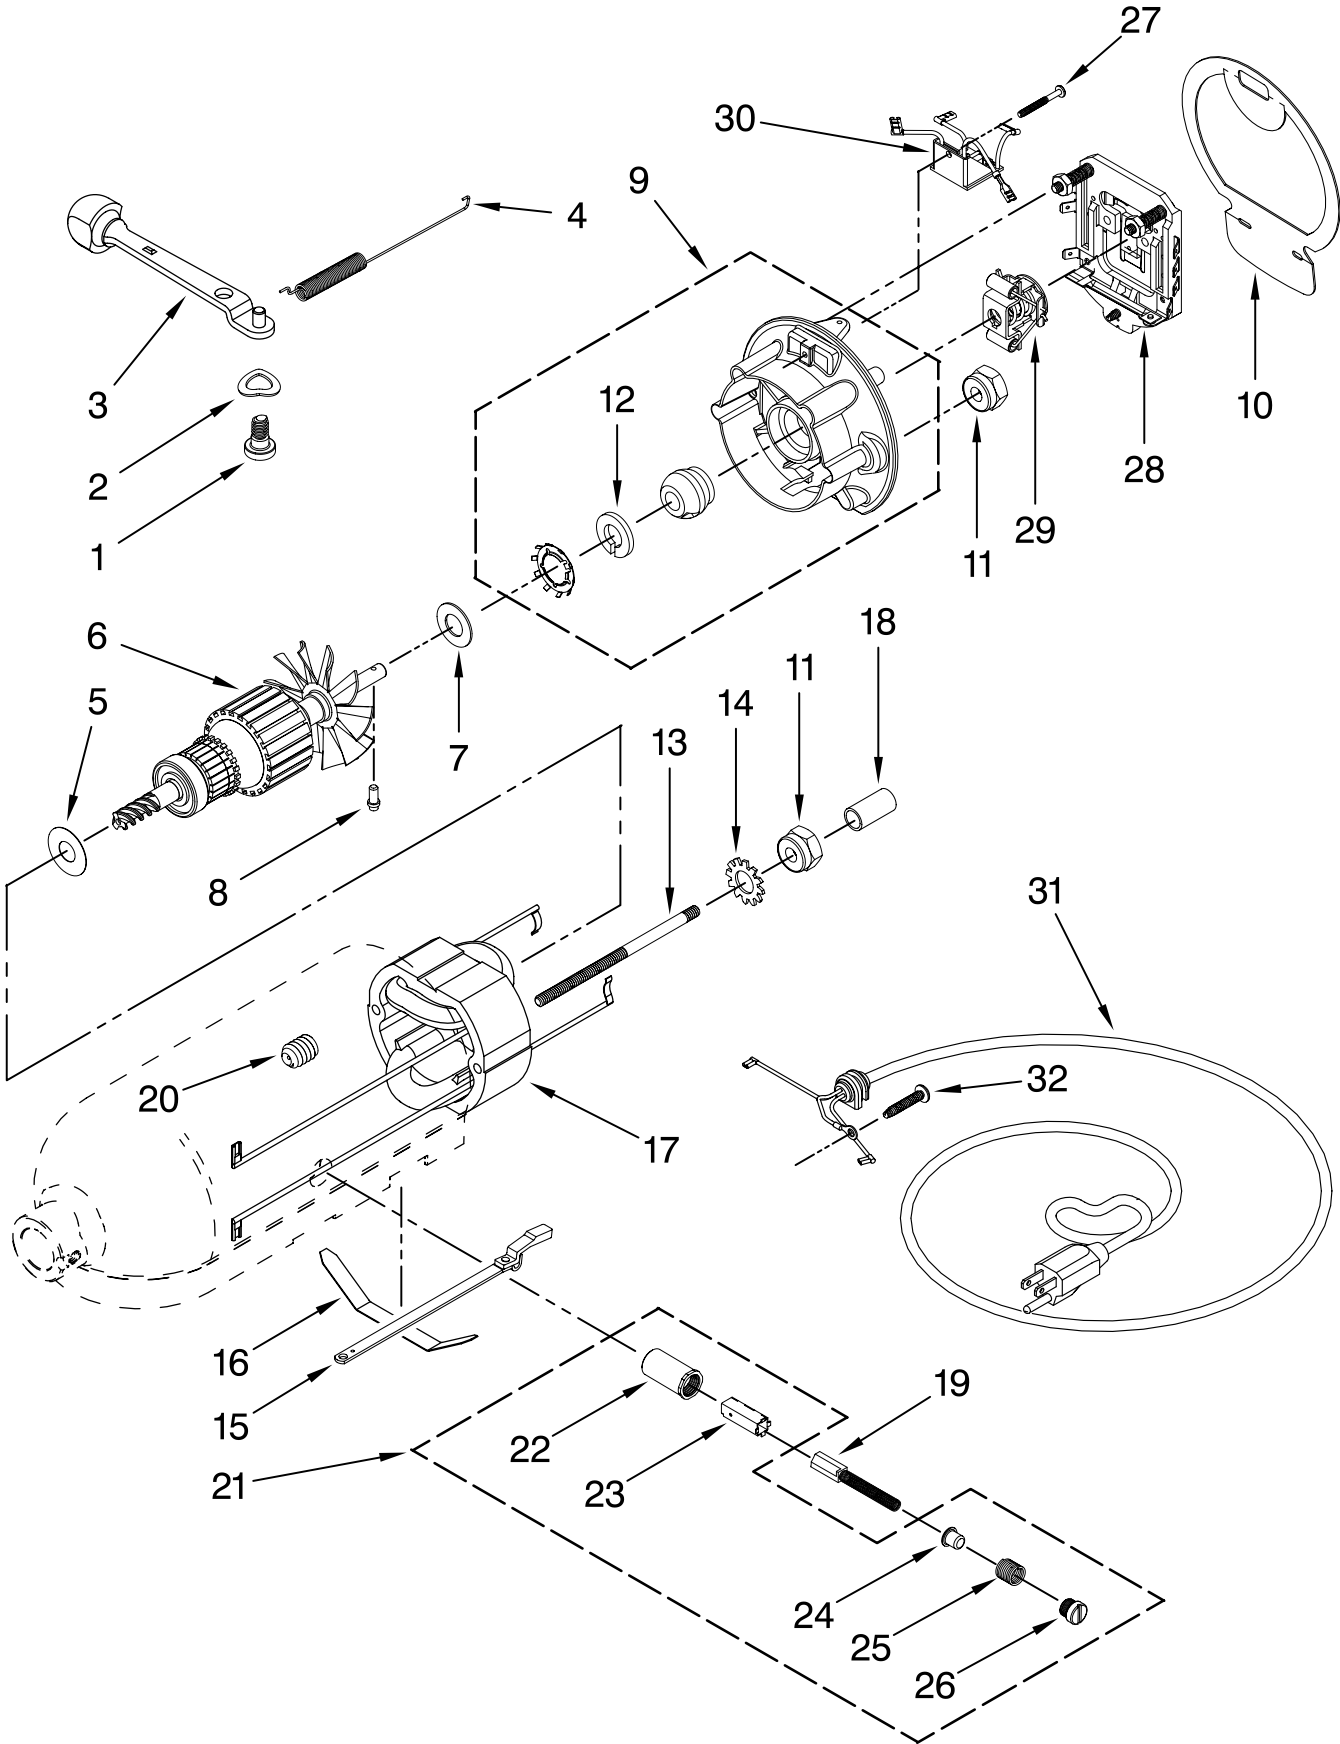

MOTOR AND CONTROL PARTS

For Model: K4SSWH0

FOR ORDERING INFORMATION REFER TO PARTS PRICE LIST

MOTOR AND CONTROL PARTS

For Model: K4SSWH0

Illus. No.	Part No.	DESCRIPTION
1	110679	Screw, Pivot
2	116241	Washer, Spring
3		Lever, Speed Control Assembly
	9709276	Black
4	3183680	Spring, Control Plate
5	9704324	Washer, Ball Bearing (Front)
6	9708315	Armature & Bearing Assembly
7	3180162	Washer
8	16998	Stud, Governor Drv
9	3180526	Bracket, Bearing Assembly
10	240775-1	Seal, End
11	W10131078	Nut
12	3180238	Washer
13	240769	Screw, Stator
14	W10068270	Washer, Lock
15	3184176	Speed Link & Cam
16	240205	Spring, Flat
17	9702695	Field Assembly
18	4162634	Sleeve, Motor Stud
19	9706416	Brush & Spring Assembly
20	9707926	Screw, Set
21	4162546	Brush Holder Assy
22	3179908	Housing, Brush Holder
23	240680	Insert, Brush Holder
24	116286	Cap, Spring Seat
25	116287	Spring, Cap
26	3184212	Cap, Brush Holder
27	W10068260	Screw
28	W10119326	Control Plate Assembly
29	17830	Governor Assembly
30	9706595	Phase Control Board
31		Cord, Power
	W10164882	White
32	3184609	Screw, Self Tap

FOR ORDERING INFORMATION REFER TO PARTS PRICE LIST