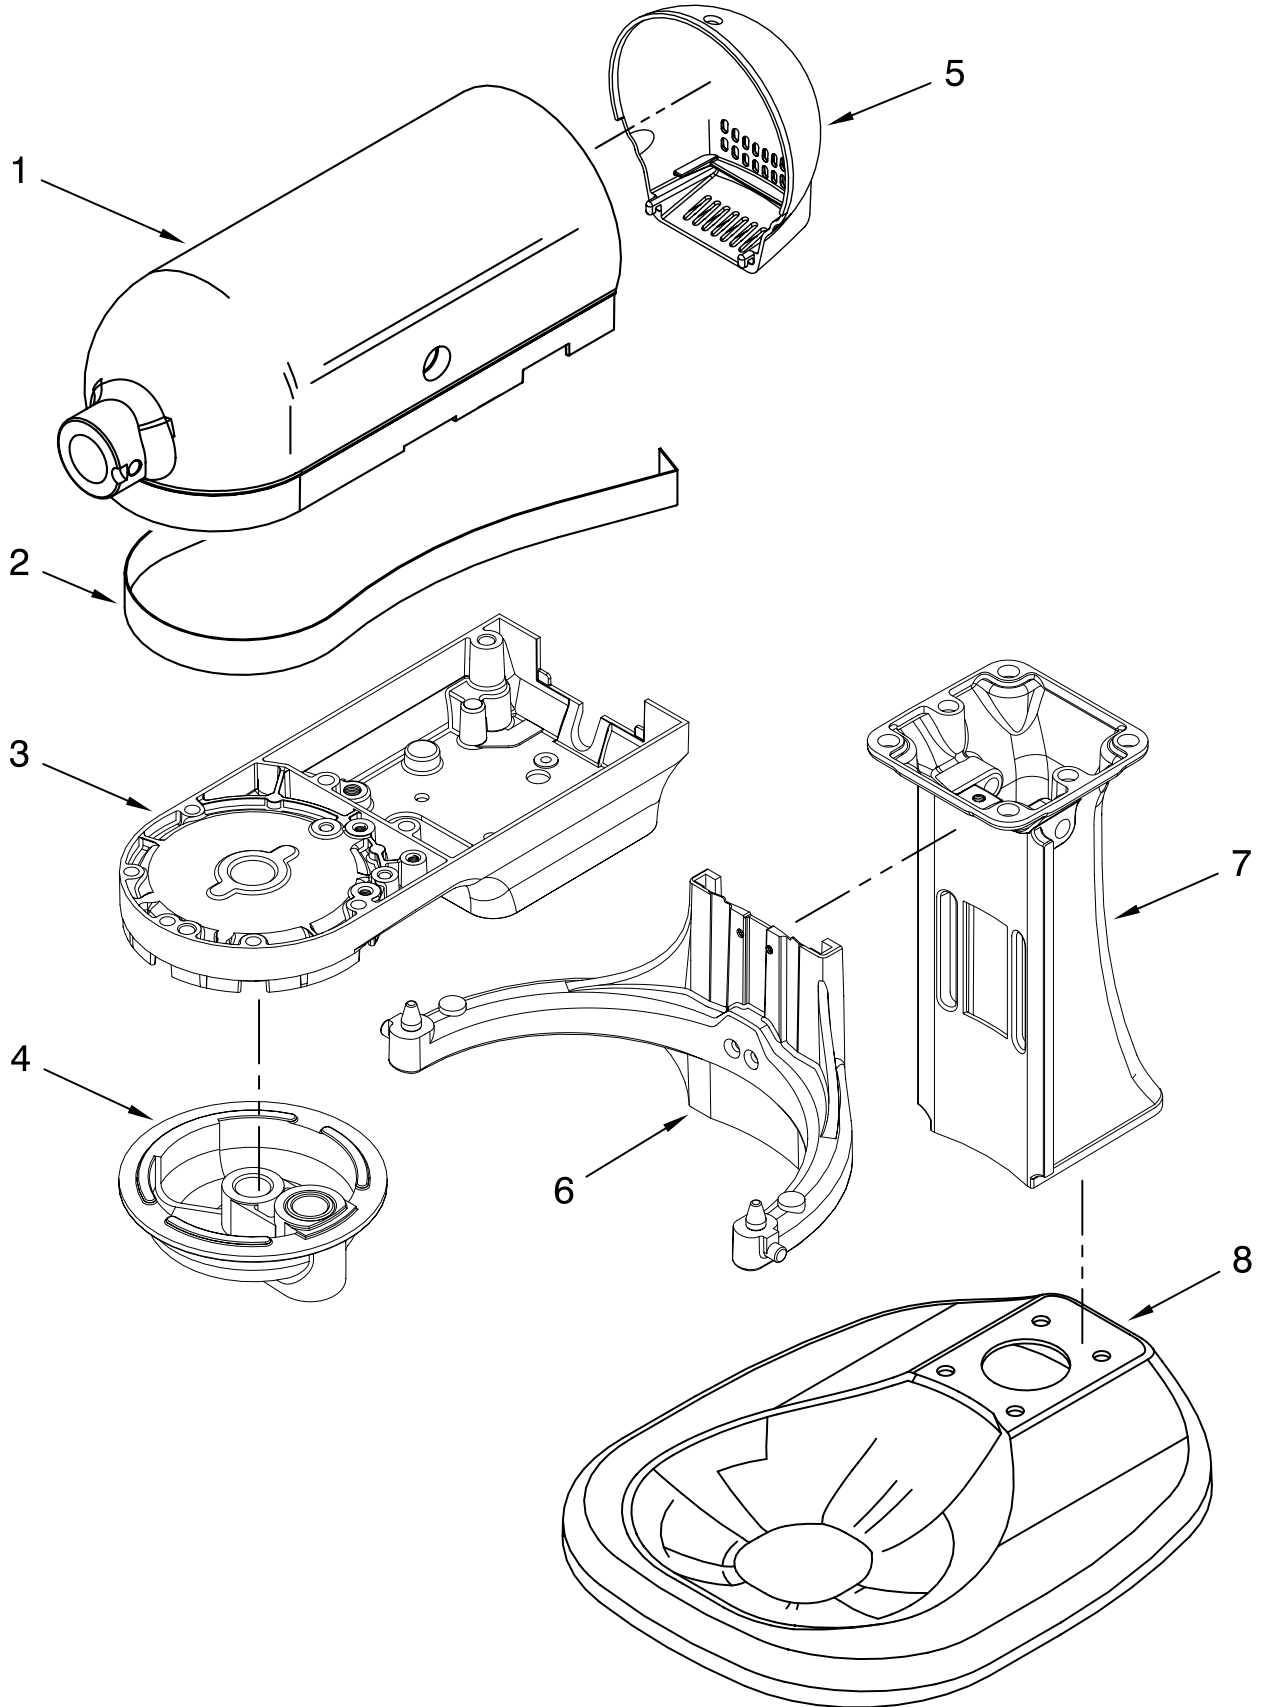

COLOR VARIATION PARTS

For Model: K4SSWH0

FOR ORDERING INFORMATION REFER TO PARTS PRICE LIST

COLOR VARIATION PARTS

For Model: K4SSWH0

Illus. No.	Part No.	DESCRIPTION
1	240291-1	Motor Housing White
2	W10204877	Trim Band Black
3	240354-3	Lower Gearcase White
4	240286-1	Planetary White
5	240253-1	End Cover White
6	3179300	Bowl Support And Pins White
7	240148-4	Column White
8	3179280	Base & Foot Assembly White

Colors Subject To Change.
Any Color Not Listed is
No Longer Available.
If Additional Colors Are Added,
This Page Will Be Updated.