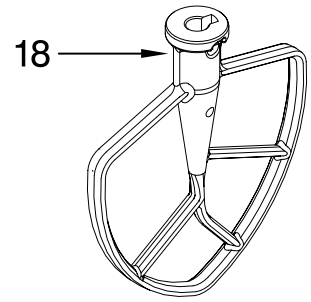

BASE AND PEDESTAL UNIT

For Model: K4SSWH0

FOR ORDERING INFORMATION REFER TO PARTS PRICE LIST

BASE AND PEDESTAL UNIT

For Model: K4SSWH0

Illus. No.	Part No.	DESCRIPTION
1		Literature Parts
	W10171783	Use & Care Guide
	W10214740	Repair Parts List
3	W10146362	Bowl, 4 1/2 QT.
4	240185	Pin, Bowl Locating
5	3182857	Latch, Bowl Spring
6	3400024	Screw
7	**	Bowl Support & Pns
8	**	Base & Foot Assy
9	9708649	Foot
10	9704608	Pin, Cotter
11	9085	Rod, Bowl Lift
12	240169	Bracket, Bowl Lift
13	WS00323	Washer
14	9237	Spring
15	8533907	Nut
16	3182904	Screw
17	3180500	Pin, Dowel
18	240235-4	Beater, Flat
21	241764	Arm, Bowl Lift
22	240912	Screw
23	9703442	Pin, Roll
24	9079	Handle, Bowl Lift
25	**	Column Assembly
26	3400018	Screw

**Refer to Page 3
Color Variation Parts

FOR ORDERING INFORMATION REFER TO PARTS PRICE LIST