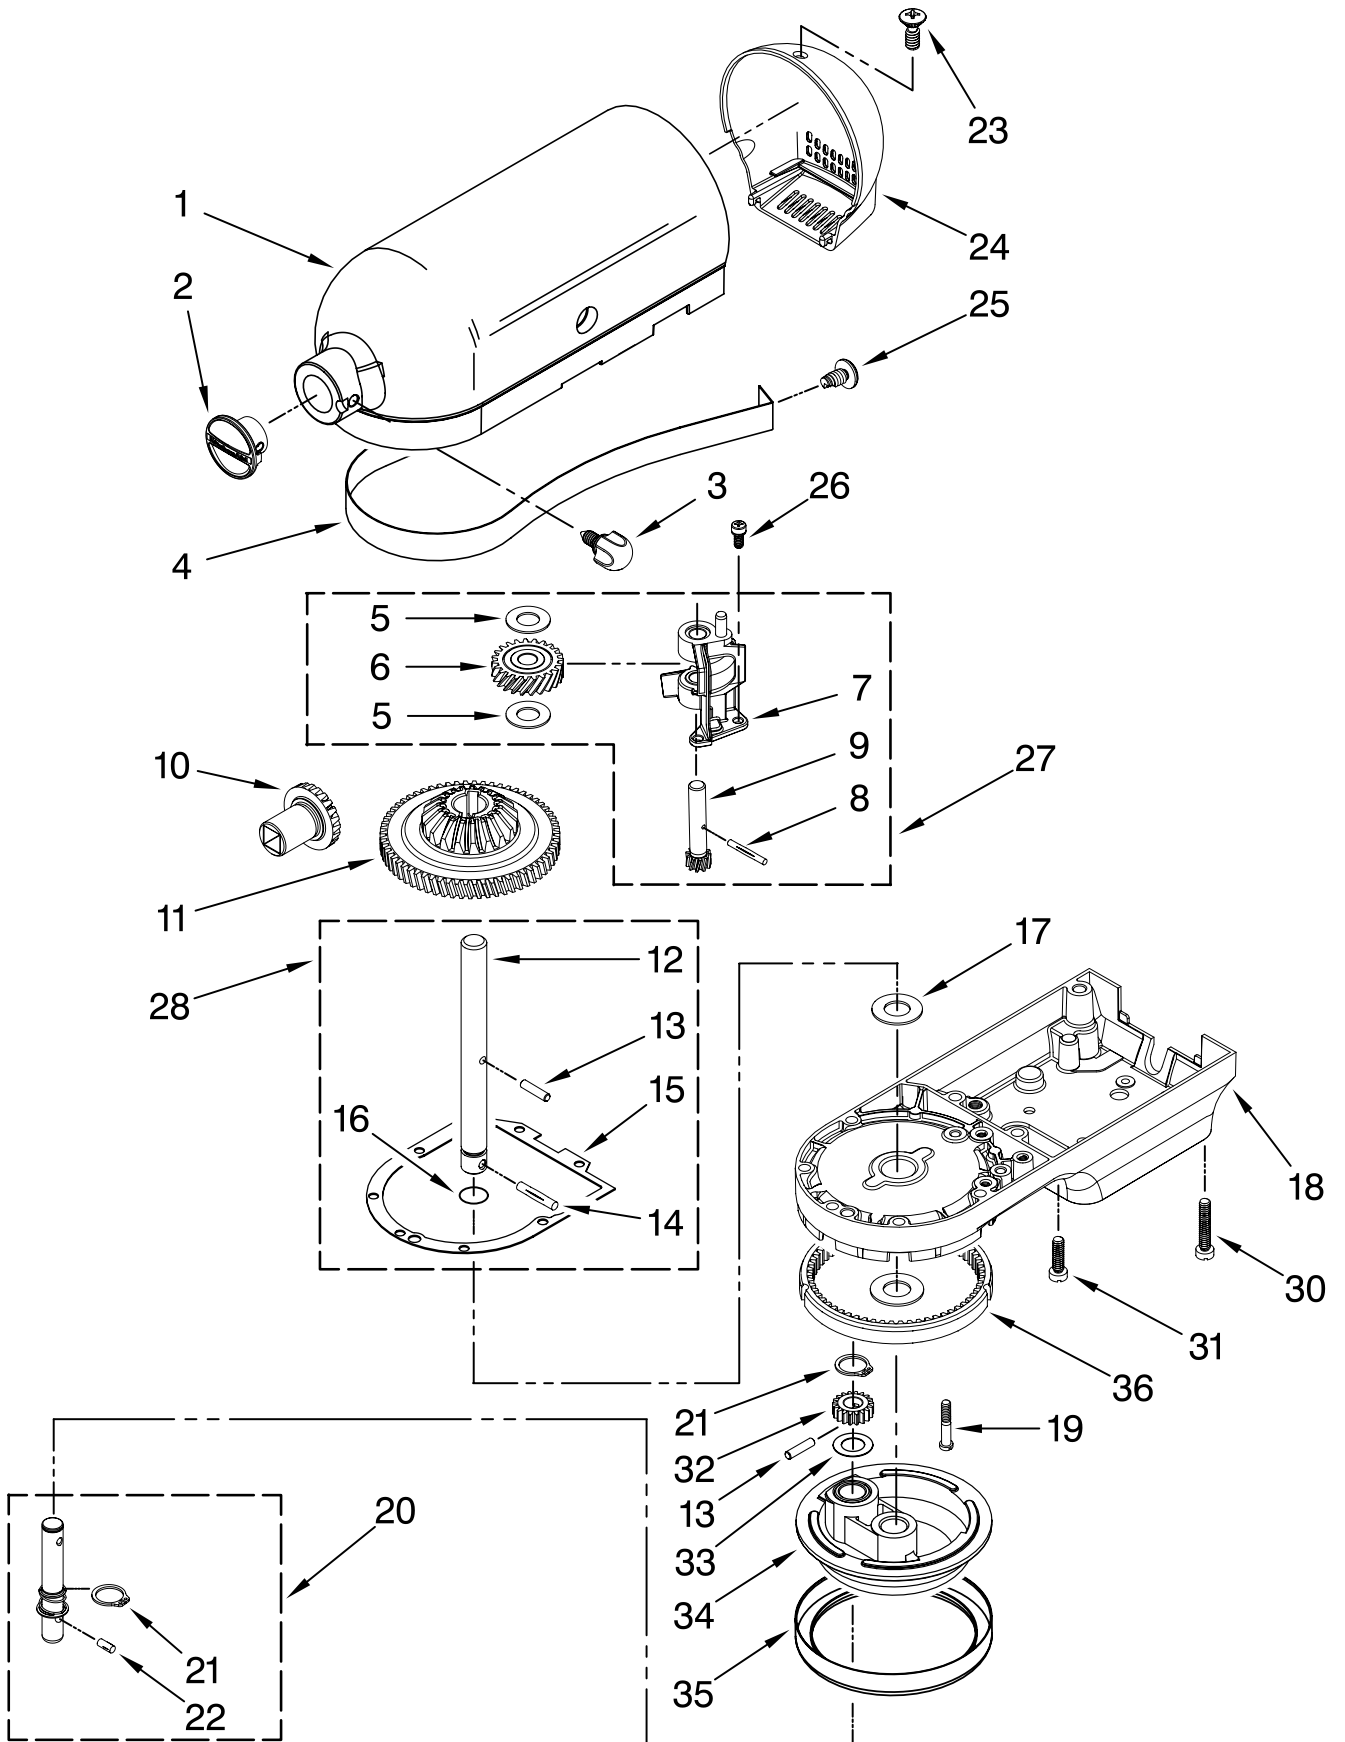

CASE, GEARING AND PLANETARY UNIT

For Model: K4SSWH0

FOR ORDERING INFORMATION REFER TO PARTS PRICE LIST

CASE, GEARING AND PLANETARY UNIT

For Model: K4SSWH0

Illus. No.	Part No.	DESCRIPTION
1	**	Motor Housing
2	242765-2	Cap, Attachment Hub
3	9709194	Thumb Screw
4	**	Band, Trim
5	3180161	Washer, Fiber
6	W10112253	Gear, Worm
7	240308	Worm Gear Bracket and Bearing
8	9705444	Pin
9	240210-2	Shaft & Pinion
10	9705130	Gear, Attachment Hub Bevel
11	9709627	Bevel Pinion and Center Gear
12	240026	Shaft, Vertical Center
13	240018-1	Pin (Vertical Center Shaft)
14	9705443	Pin, Groove
15	4162324	Gasket, Transmssn
16	67500-55	"O" Ring
17	3180163	Washer
18	**	Lower Gearcase
19	103994	Screw
20	4176067	Shaft, Agitator
21	9703438	Ring, Retaining
22	9704677	Pin, Groove
23	4162914	Screw
24	**	Cover, End
25	311932	Screw
26	3400022	Screw
27	240309-2	Worm Gear Bracket and Gear
28	4160474	Center Shaft and "O" Ring
30	3400025	Screw
31	3400026	Screw
32	9703903	Pinion, Gear (Agitator Shaft)
33	9706090	Washer, Shim
34	**	Planetary
35	240285	Ring, Planetary Drip
36	9703904	Gear, Internal

**Refer to Page 3
Color Variation Parts

FOR ORDERING INFORMATION REFER TO PARTS PRICE LIST