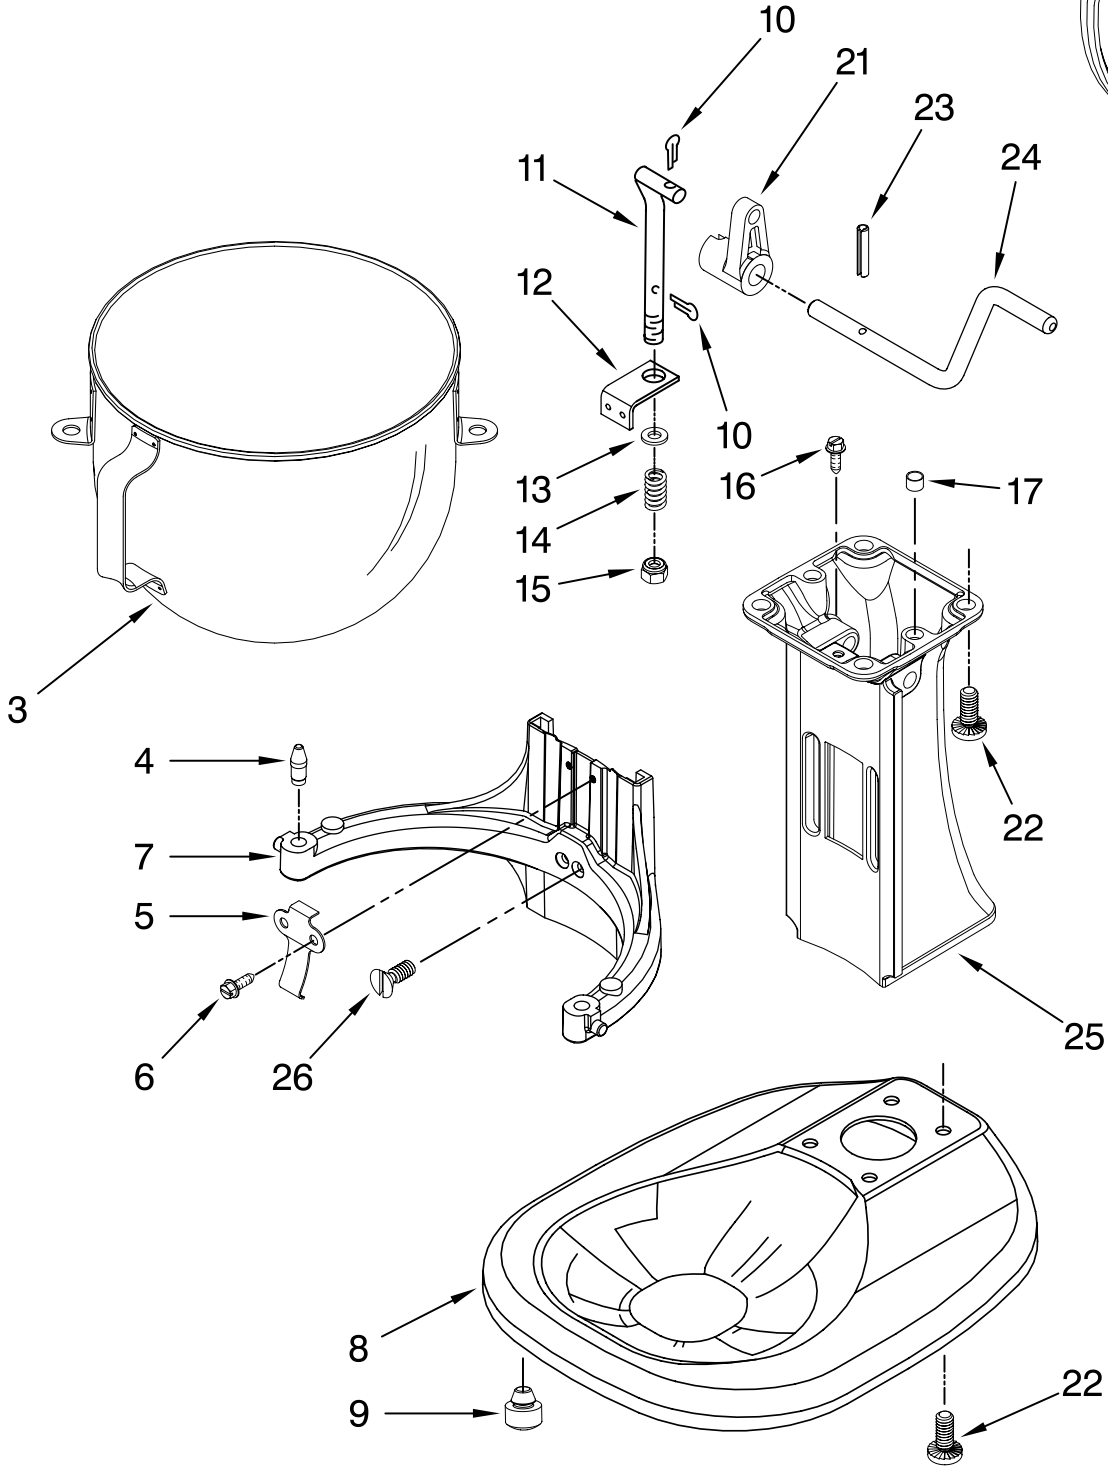

BASE AND PEDESTAL UNIT

For Model: K4SSWH0

FOR ORDERING INFORMATION REFER TO PARTS PRICE LIST

BASE AND PEDESTAL UNIT

For Model: K4SSWH0

Illus. No.	Part No.	DESCRIPTION
1		Literature Parts
	W10171783	Use & Care Guide
	W10214740	Repair Parts List
3	W10146362	Bowl, 4 1/2 QT.
4	240185	Pin, Bowl Locating
5	3182857	Latch, Bowl Spring
6	3400024	Screw
7	**	Bowl Support & Pns
8	**	Base & Foot Assy
9	9708649	Foot
10	9704608	Pin, Cotter
11	9085	Rod, Bowl Lift
12	240169	Bracket, Bowl Lift
13	WS00323	Washer
14	9237	Spring
15	8533907	Nut
16	3182904	Screw
17	3180500	Pin, Dowel
18	240235-4	Beater, Flat
21	241764	Arm, Bowl Lift
22	240912	Screw
23	9703442	Pin, Roll
24	9079	Handle, Bowl Lift
25	**	Column Assembly
26	3400018	Screw

**Refer to Page 3
Color Variation Parts

FOR ORDERING INFORMATION REFER TO PARTS PRICE LIST