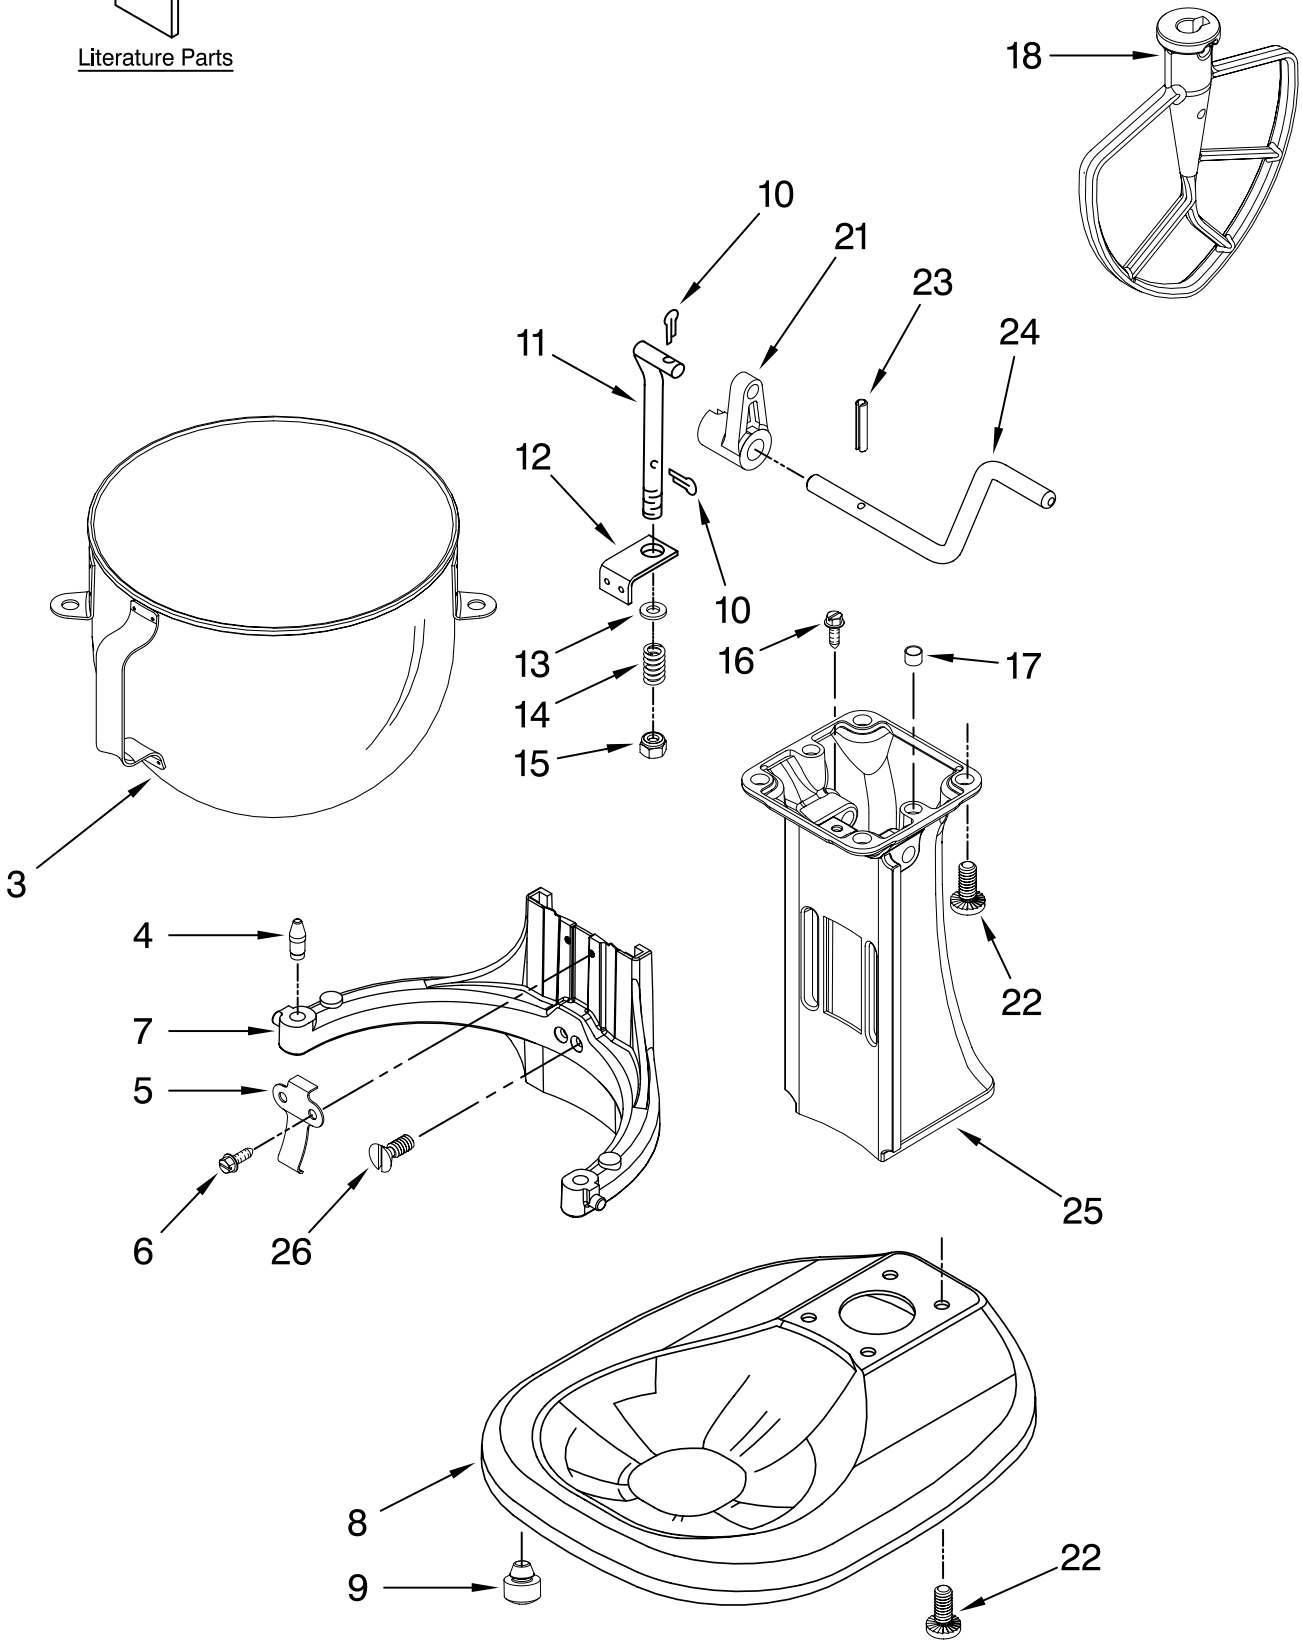

**Refer to Page 3
Color Variation Parts

MOTOR AND CONTROL PARTS

For Model: K4SSWH0

FOR ORDERING INFORMATION REFER TO PARTS PRICE LIST

MOTOR AND CONTROL PARTS

For Model: K4SSWH0

Illus. No.	Part No.	DESCRIPTION
1	110679	Screw, Pivot
2	116241	Washer, Spring
3		Lever, Speed Control Assembly
	9709276	Black
4	3183680	Spring, Control Plate
5	9704324	Washer, Ball Bearing (Front)
6	9708315	Armature & Bearing Assembly
7	3180162	Washer
8	16998	Stud, Governor Drv
9	3180526	Bracket, Bearing Assembly
10	240775-1	Seal, End
11	W10131078	Nut
12	3180238	Washer
13	240769	Screw, Stator
14	W10068270	Washer, Lock
15	3184176	Speed Link & Cam
16	240205	Spring, Flat
17	9702695	Field Assembly
18	4162634	Sleeve, Motor Stud
19	9706416	Brush & Spring Assembly
20	9707926	Screw, Set
21	4162546	Brush Holder Assy
22	3179908	Housing, Brush Holder
23	240680	Insert, Brush Holder
24	116286	Cap, Spring Seat
25	116287	Spring, Cap
26	3184212	Cap, Brush Holder
27	W10068260	Screw
28	W10119326	Control Plate Assembly
29	17830	Governor Assembly
30	9706595	Phase Control Board
31		Cord, Power
	W10164882	White
32	3184609	Screw, Self Tap

FOR ORDERING INFORMATION REFER TO PARTS PRICE LIST

BASE AND PEDESTAL UNIT

For Model: K4SSWH0

FOR ORDERING INFORMATION REFER TO PARTS PRICE LIST

BASE AND PEDESTAL UNIT

For Model: K4SSWH0

<u>Illus. No.</u>	<u>Part No.</u>	<u>DESCRIPTION</u>
1		Literature Parts
	W10171783	Use & Care Guide
	W10214740	Repair Parts List
3	W10146362	Bowl, 4 1/2 QT.
4	240185	Pin, Bowl Locating
5	3182857	Latch, Bowl Spring
6	3400024	Screw
7	**	Bowl Support & Pns
8	**	Base & Foot Assy
9	9708649	Foot
10	9704608	Pin, Cotter
11	9085	Rod, Bowl Lift
12	240169	Bracket, Bowl Lift
13	WS00323	Washer
14	9237	Spring
15	8533907	Nut
16	3182904	Screw
17	3180500	Pin, Dowel
18	240235-4	Beater, Flat
21	241764	Arm, Bowl Lift
22	240912	Screw
23	9703442	Pin, Roll
24	9079	Handle, Bowl Lift
25	**	Column Assembly
26	3400018	Screw