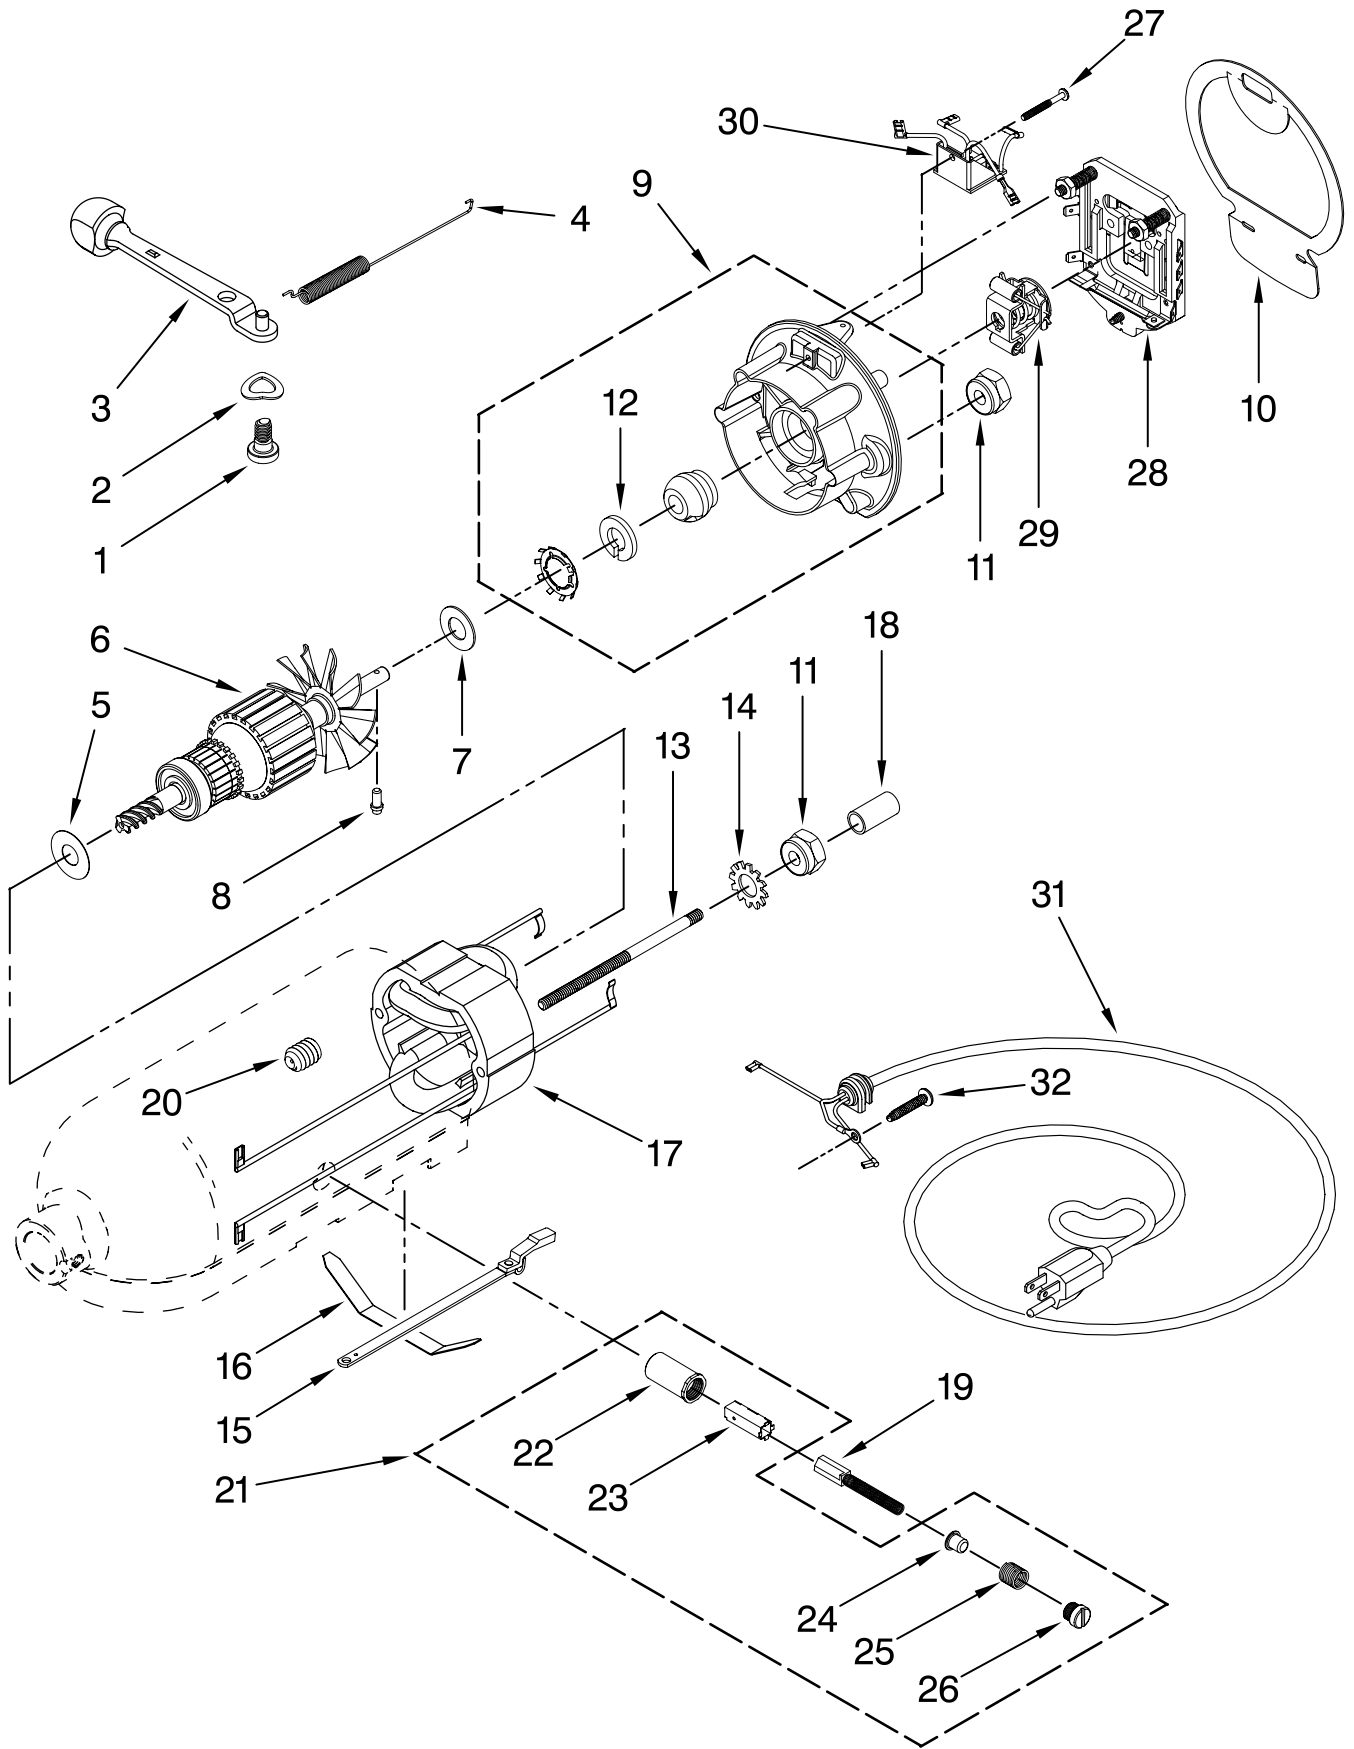

MOTOR AND CONTROL PARTS

For Model: K4SSWH0

FOR ORDERING INFORMATION REFER TO PARTS PRICE LIST

MOTOR AND CONTROL PARTS

For Model: K4SSWH0

Illus. No.	Part No.	DESCRIPTION
1	110679	Screw, Pivot
2	116241	Washer, Spring
3		Lever, Speed Control Assembly
	9709276	Black
4	3183680	Spring, Control Plate
5	9704324	Washer, Ball Bearing (Front)
6	9708315	Armature & Bearing Assembly
7	3180162	Washer
8	16998	Stud, Governor Drv
9	3180526	Bracket, Bearing Assembly
10	240775-1	Seal, End
11	W10131078	Nut
12	3180238	Washer
13	240769	Screw, Stator
14	W10068270	Washer, Lock
15	3184176	Speed Link & Cam
16	240205	Spring, Flat
17	9702695	Field Assembly
18	4162634	Sleeve, Motor Stud
19	9706416	Brush & Spring Assembly
20	9707926	Screw, Set
21	4162546	Brush Holder Assy
22	3179908	Housing, Brush Holder
23	240680	Insert, Brush Holder
24	116286	Cap, Spring Seat
25	116287	Spring, Cap
26	3184212	Cap, Brush Holder
27	W10068260	Screw
28	W10119326	Control Plate Assembly
29	17830	Governor Assembly
30	9706595	Phase Control Board
31		Cord, Power
	W10164882	White
32	3184609	Screw, Self Tap

FOR ORDERING INFORMATION REFER TO PARTS PRICE LIST