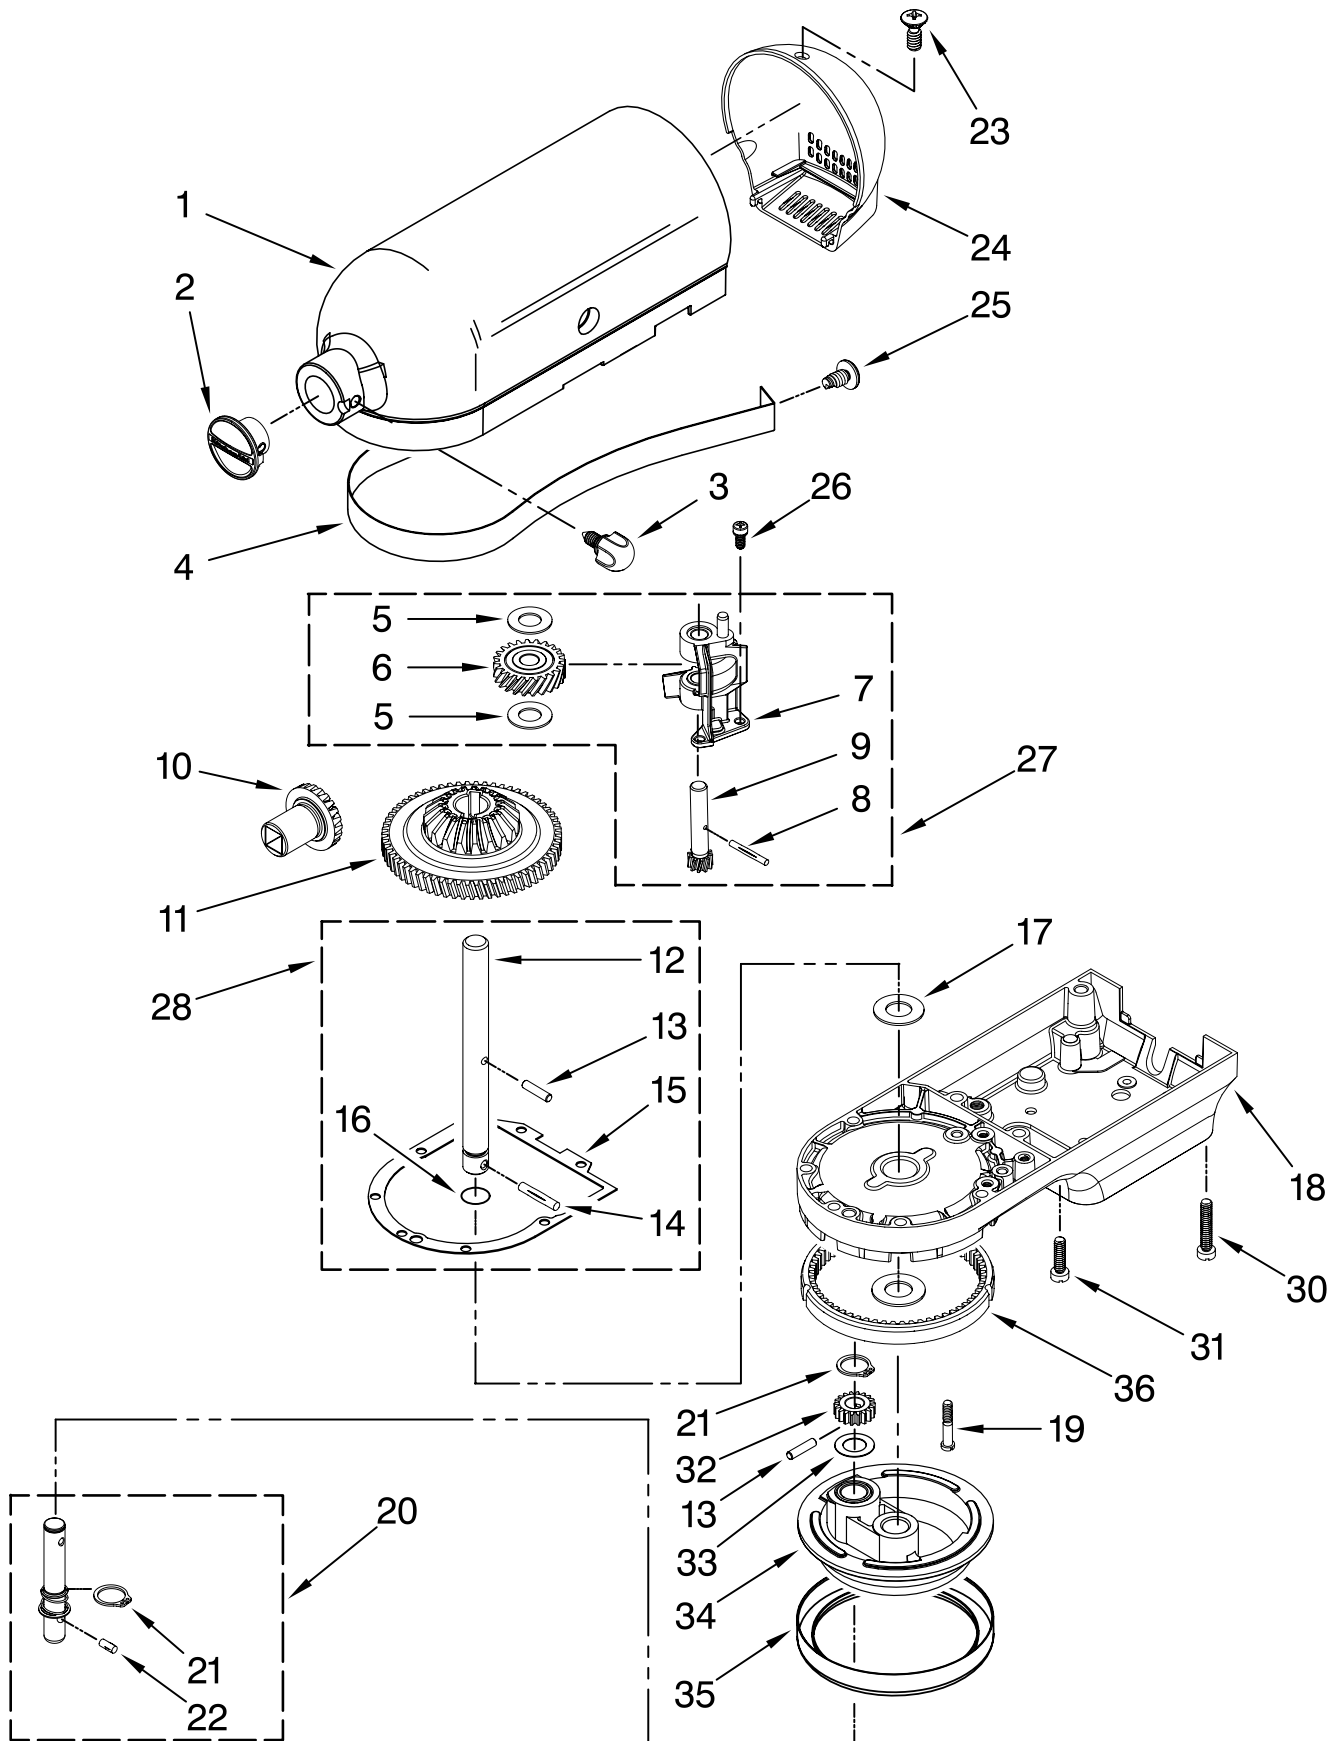

CASE, GEARING AND PLANETARY UNIT

For Model: K4SSWH0

FOR ORDERING INFORMATION REFER TO PARTS PRICE LIST

CASE, GEARING AND PLANETARY UNIT

For Model: K4SSWH0

<u>Illus. No.</u>	<u>Part No.</u>	<u>DESCRIPTION</u>
1	**	Motor Housing
2	242765-2	Cap, Attachment Hub
3	9709194	Thumb Screw
4	**	Band, Trim
5	3180161	Washer, Fiber
6	W10112253	Gear, Worm
7	240308	Worm Gear Bracket and Bearing
8	9705444	Pin
9	240210-2	Shaft & Pinion
10	9705130	Gear, Attachment Hub Bevel
11	9709627	Bevel Pinion and Center Gear
12	240026	Shaft, Vertical Center
13	240018-1	Pin (Vertical Center Shaft)
14	9705443	Pin, Groove
15	4162324	Gasket, Transmssn
16	67500-55	"O" Ring
17	3180163	Washer
18	**	Lower Gearcase
19	103994	Screw
20	4176067	Shaft, Agitator
21	9703438	Ring, Retaining
22	9704677	Pin, Groove
23	4162914	Screw
24	**	Cover, End
25	311932	Screw
26	3400022	Screw
27	240309-2	Worm Gear Bracket and Gear
28	4160474	Center Shaft and "O" Ring
30	3400025	Screw
31	3400026	Screw
32	9703903	Pinion, Gear (Agitator Shaft)
33	9706090	Washer, Shim
34	**	Planetary
35	240285	Ring, Planetary Drip
36	9703904	Gear, Internal

**Refer to Page 3
Color Variation Parts