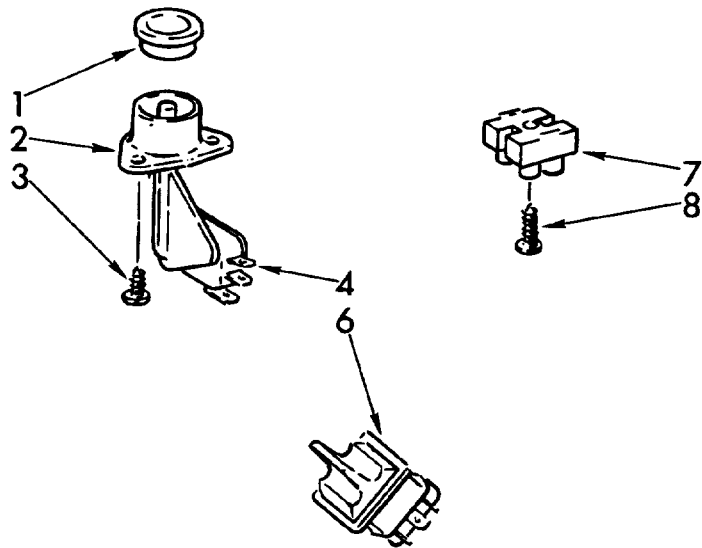

ELECTRICAL PARTS

For Model: KFP403