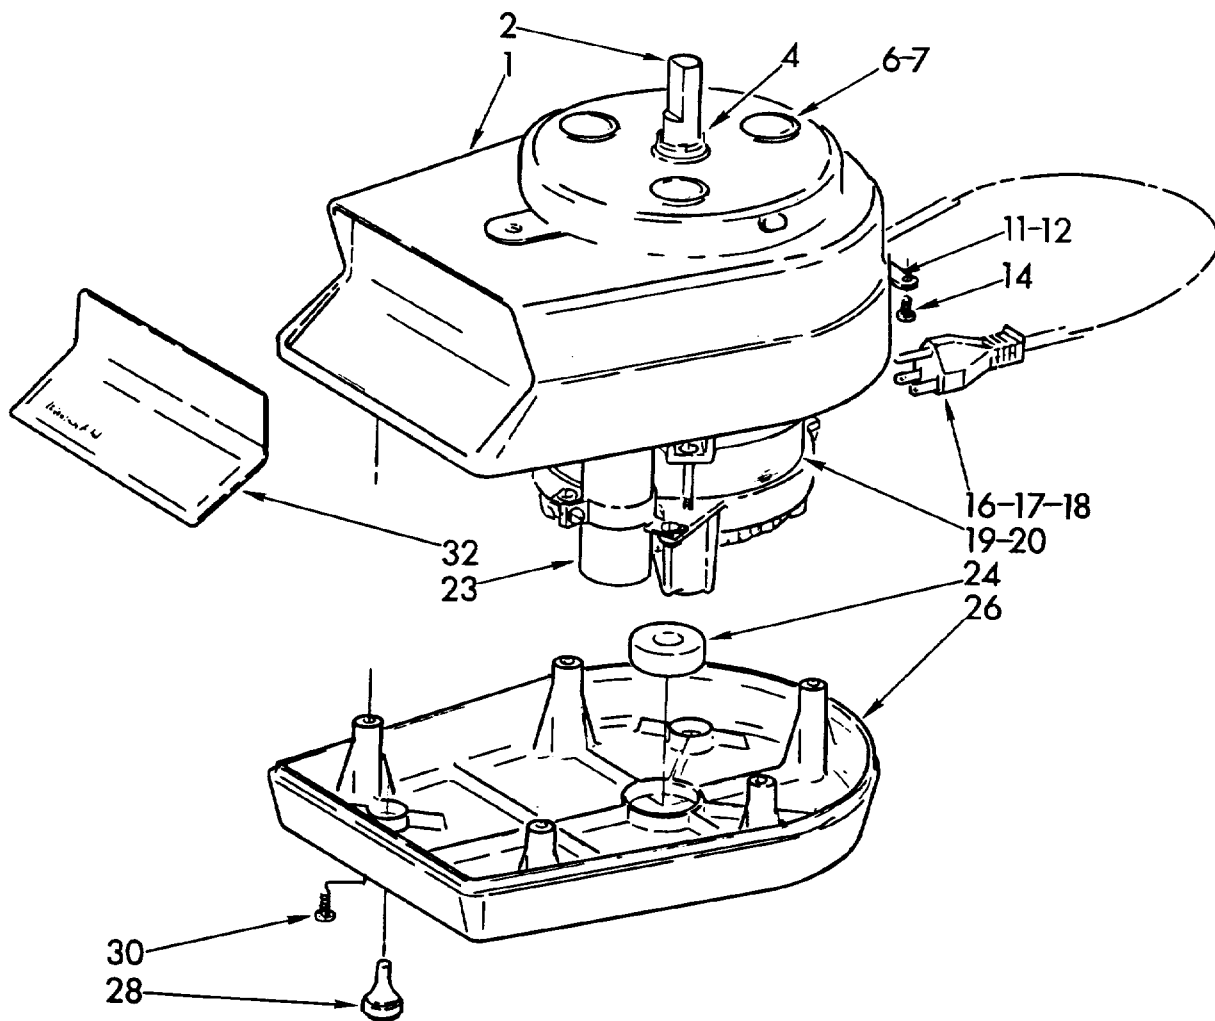

ST. JOSEPH, MI 49085

11-87 Litho in U.S.A.

Part No. 4176907

MOTOR AND HOUSING PARTS

For Model: KFP403

FOR ORDERING INFORMATION REFER TO PARTS PRICE LIST

1	3177161	Motor Housing
2	4163218	Sleeve, Motor Shaft
4	4163477	Retaining Ring
6	4163081	Cover, Screw
7	4163217	Screw, 6 x 12
11	4163092	Strain Relief
12	4163091	Sleeve, Cord
14	4163290	Screw, 3.5 x 15.9
16	4163089	Cord & Plug (3 Wire)
17	4163480	Cord & Plug (2 Wire)
18	4163090	Protector, Cord
19	4163215	Motor, Includes Item #23
20	4163216	Seal Ring, Shaft
23	4163112	Capacitor
24	4163299	Pad (Motor Vibration)
26	4176095	Base
28	4163293	Foot, Rubber
30	4163290	Screw, 3.5 x 15.9
32	4176094	Nameplate

Following Parts Not Illustrated

4163342	Relay, Motor
---------	--------------

ATTACHMENT KIT

For Model: KFP403

FOR ORDERING INFORMATION REFER TO PARTS PRICE LIST

1	4163195	Dough Dome
2	4163132	Feed Pusher
4	4163120	Bowl Lid
6	4169303	Shredding Disc (Med)
8	4163132	Slicing Disc (Med)
10	4163015	Spatula
12	4163126	Knife, Steel
13	4163129	Knife, Dough
16	4163116	Bowl Assy.
18	4163483	Plunger Retainer (Bowl Interlock)
22	4163481	Bowl Interlock Plunger
24	4163484	Handle, Bowl

CITRUS JUICER ATTACHMENT

For Model: KFP403

FOR ORDERING INFORMATION REFER TO PARTS PRICE LIST

4176907

1	4163100	Small Cone
2	4163101	Large Cone
3	4163214	Juicer Bowler
5	4163213	Shaft