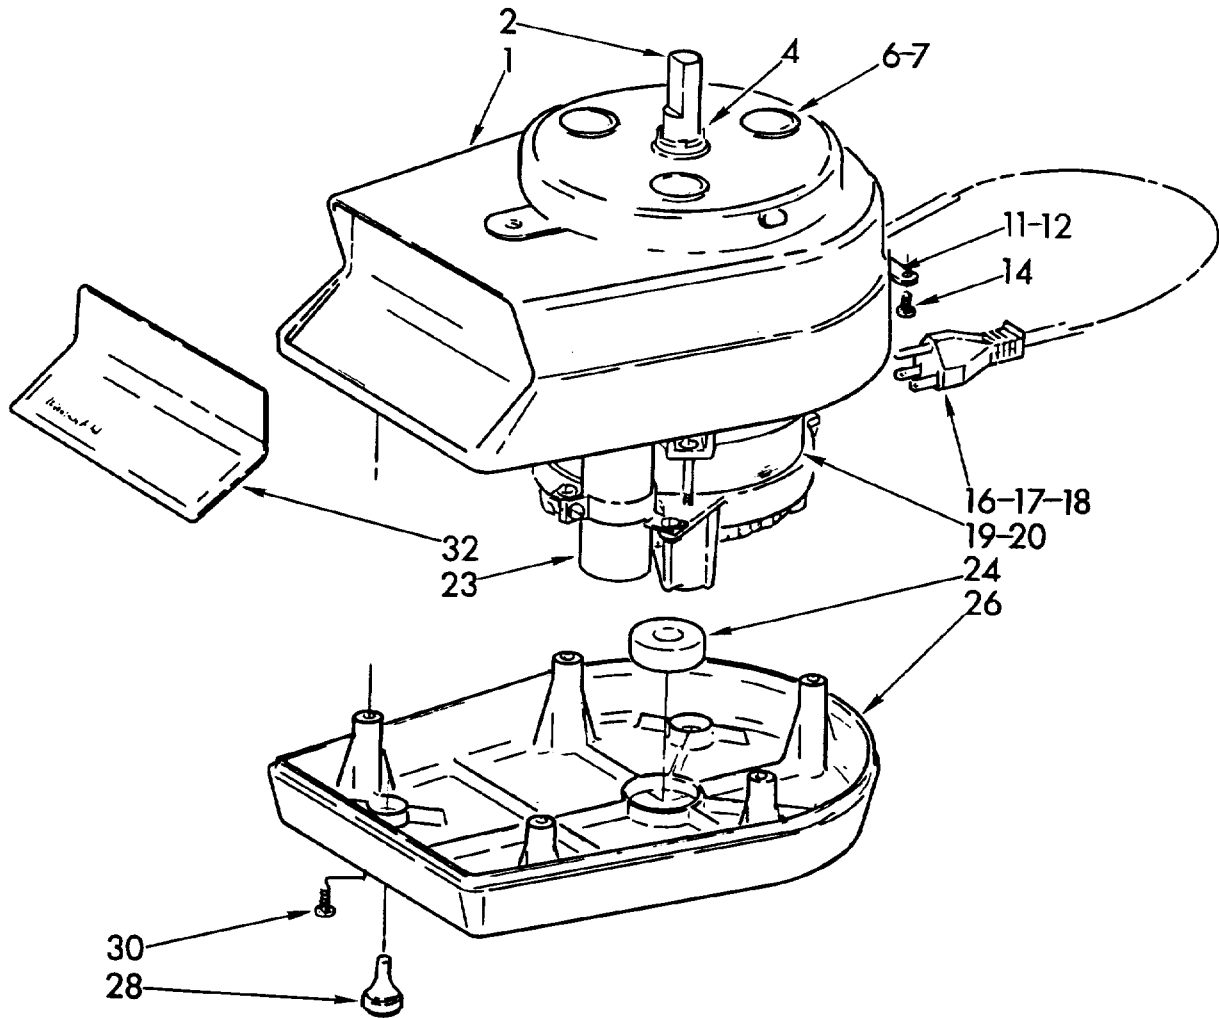

# MOTOR AND HOUSING PARTS

For Model: KFP403

FOR ORDERING INFORMATION REFER TO PARTS PRICE LIST

1	3177161	Motor Housing
2	4163218	Sleeve, Motor Shaft
4	4163477	Retaining Ring
6	4163081	Cover, Screw
7	4163217	Screw, 6 x 12
11	4163092	Strain Relief
12	4163091	Sleeve, Cord
14	4163290	Screw, 3.5 x 15.9
16	4163089	Cord & Plug (3 Wire)
17	4163480	Cord & Plug (2 Wire)
18	4163090	Protector, Cord
19	4163215	Motor, Includes Item #23
20	4163216	Seal Ring, Shaft
23	4163112	Capacitor
24	4163299	Pad (Motor Vibration)
26	4176095	Base
28	4163293	Foot, Rubber
30	4163290	Screw, 3.5 x 15.9
32	4176094	Nameplate

# ATTACHMENT KIT

For Model: KFP403

FOR ORDERING INFORMATION REFER TO PARTS PRICE LIST

1	4163195	Dough Dome
2	4163132	Feed Pusher
4	4163120	Bowl Lid
6	4169303	Shredding Disc (Med)
8	4163132	Slicing Disc (Med)
10	4163015	Spatula
12	4163126	Knife, Steel
13	4163129	Knife, Dough
16	4163116	Bowl Assy.
18	4163483	Plunger Retainer (Bowl Interlock)
22	4163481	Bowl Interlock Plunger
24	4163484	Handle, Bowl

# CITRUS JUICER ATTACHMENT

For Model: KFP403

FOR ORDERING INFORMATION REFER TO PARTS PRICE LIST

1	4163100	Small Cone
2	4163101	Large Cone
3	4163214	Juicer Bowler
5	4163213	Shaft