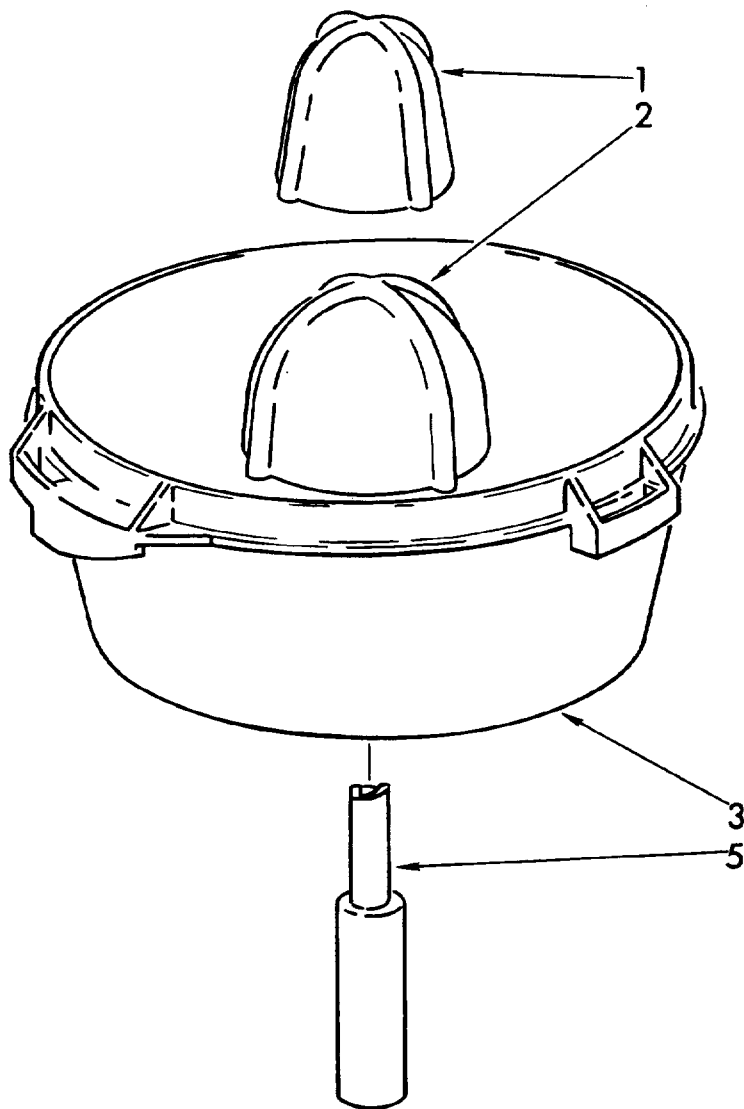

ELECTRICAL PARTS

For Model: KFP403

1	4163223	Grommet, Interlock
2	4163089	Interlock Switch Support
3	4163291	Screw, (3.5 x 12.7)
4	4163221	Microswitch, Interlock
	4163088	Palnut
6	4163219	Switch, Control
7	4163220	Terminal Block
8	4163290	Screw, (3.5 x 15.9)

JUICE EXTRACTOR ATTACHMENT

For Model: KFP403

FOR ORDERING INFORMATION REFER TO PARTS PRICE LIST

1	4163298	Chute Cover
2	4163295	Strainer, Disc Basket
3	4163294	Extractor Chute
4	4163296	Strainer Scraper
5	4163297	Scraper Handle

CITRUS JUICER ATTACHMENT

For Model: KFP403

FOR ORDERING INFORMATION REFER TO PARTS PRICE LIST

4176907

1	4163100	Small Cone
2	4163101	Large Cone
3	4163214	Juicer Bowler
5	4163213	Shaft