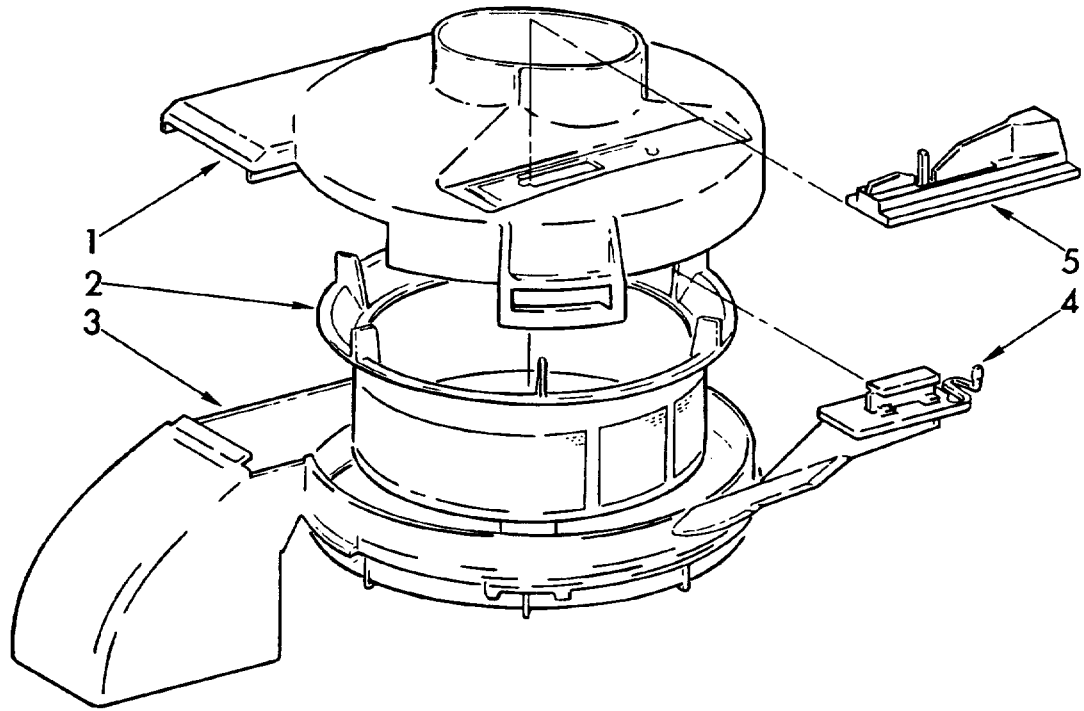

ELECTRICAL PARTS

For Model: KFP403

1	4163223	Grommet, Interlock
2	4163089	Interlock Switch Support
3	4163291	Screw, (3.5 x 12.7)
4	4163221	Microswitch, Interlock
	4163088	Palnut
6	4163219	Switch, Control
7	4163220	Terminal Block
8	4163290	Screw, (3.5 x 15.9)

JUICE EXTRACTOR ATTACHMENT

For Model: KFP403

FOR ORDERING INFORMATION REFER TO PARTS PRICE LIST

1	4163298	Chute Cover
2	4163295	Strainer, Disc Basket
3	4163294	Extractor Chute
4	4163296	Strainer Scraper
5	4163297	Scraper Handle

CITRUS JUICER ATTACHMENT

For Model: KFP403

FOR ORDERING INFORMATION REFER TO PARTS PRICE LIST

4176907

1	4163100	Small Cone
2	4163101	Large Cone
3	4163214	Juicer Bowler
5	4163213	Shaft