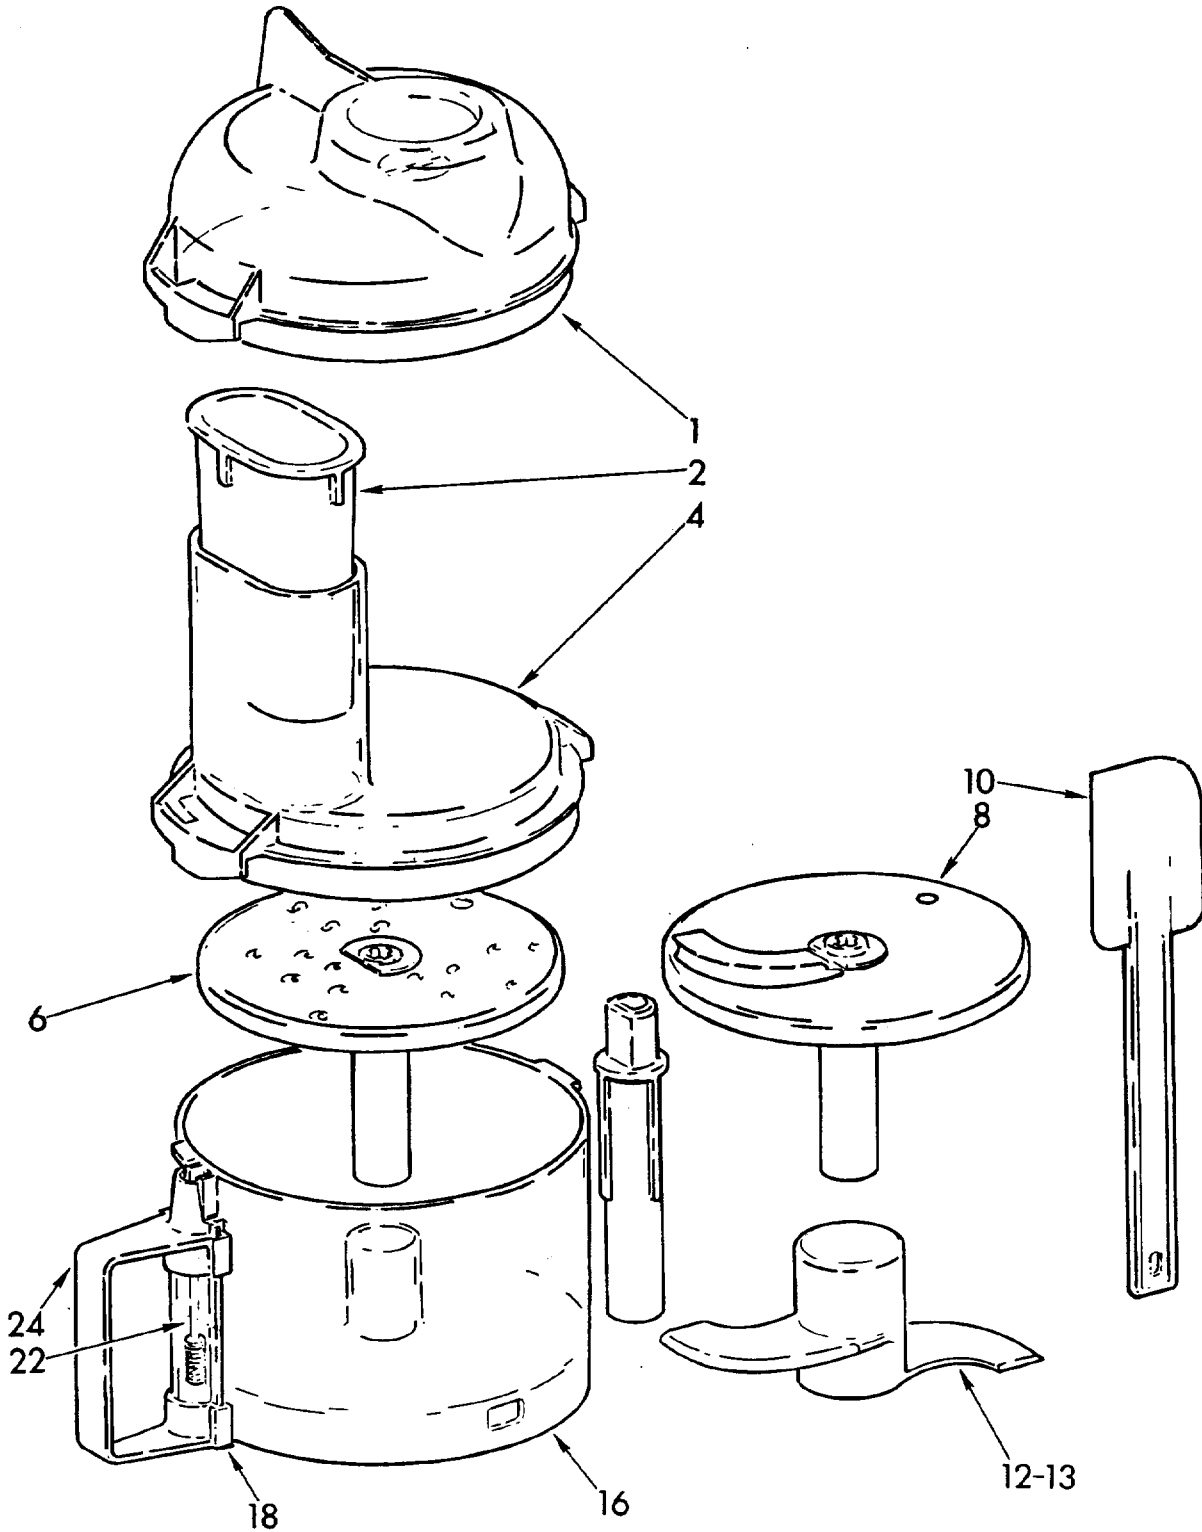

ST. JOSEPH, MI 49085

11-87 Litho in U.S.A.

Part No. 4176907

MOTOR AND HOUSING PARTS

For Model: KFP403

FOR ORDERING INFORMATION REFER TO PARTS PRICE LIST

1	3177161	Motor Housing
2	4163218	Sleeve, Motor Shaft
4	4163477	Retaining Ring
6	4163081	Cover, Screw
7	4163217	Screw, 6 x 12
11	4163092	Strain Relief
12	4163091	Sleeve, Cord
14	4163290	Screw, 3.5 x 15.9
16	4163089	Cord & Plug (3 Wire)
17	4163480	Cord & Plug (2 Wire)
18	4163090	Protector, Cord
19	4163215	Motor, Includes Item #23
20	4163216	Seal Ring, Shaft
23	4163112	Capacitor
24	4163299	Pad (Motor Vibration)
26	4176095	Base
28	4163293	Foot, Rubber
30	4163290	Screw, 3.5 x 15.9
32	4176094	Nameplate

Following Parts Not Illustrated

4163342	Relay, Motor
---------	--------------

ATTACHMENT KIT

For Model: KFP403

FOR ORDERING INFORMATION REFER TO PARTS PRICE LIST

1	4163195	Dough Dome
2	4163132	Feed Pusher
4	4163120	Bowl Lid
6	4169303	Shredding Disc (Med)
8	4163132	Slicing Disc (Med)
10	4163015	Spatula
12	4163126	Knife, Steel
13	4163129	Knife, Dough
16	4163116	Bowl Assy.
18	4163483	Plunger Retainer (Bowl Interlock)
22	4163481	Bowl Interlock Plunger
24	4163484	Handle, Bowl

ELECTRICAL PARTS

For Model: KFP403

1	4163223	Grommet, Interlock
2	4163089	Interlock Switch Support
3	4163291	Screw, (3.5 x 12.7)
4	4163221	Microswitch, Interlock
	4163088	Palnut
6	4163219	Switch, Control
7	4163220	Terminal Block
8	4163290	Screw, (3.5 x 15.9)

CITRUS JUICER ATTACHMENT

For Model: KFP403

FOR ORDERING INFORMATION REFER TO PARTS PRICE LIST

4176907

1	4163100	Small Cone
2	4163101	Large Cone
3	4163214	Juicer Bowler
5	4163213	Shaft