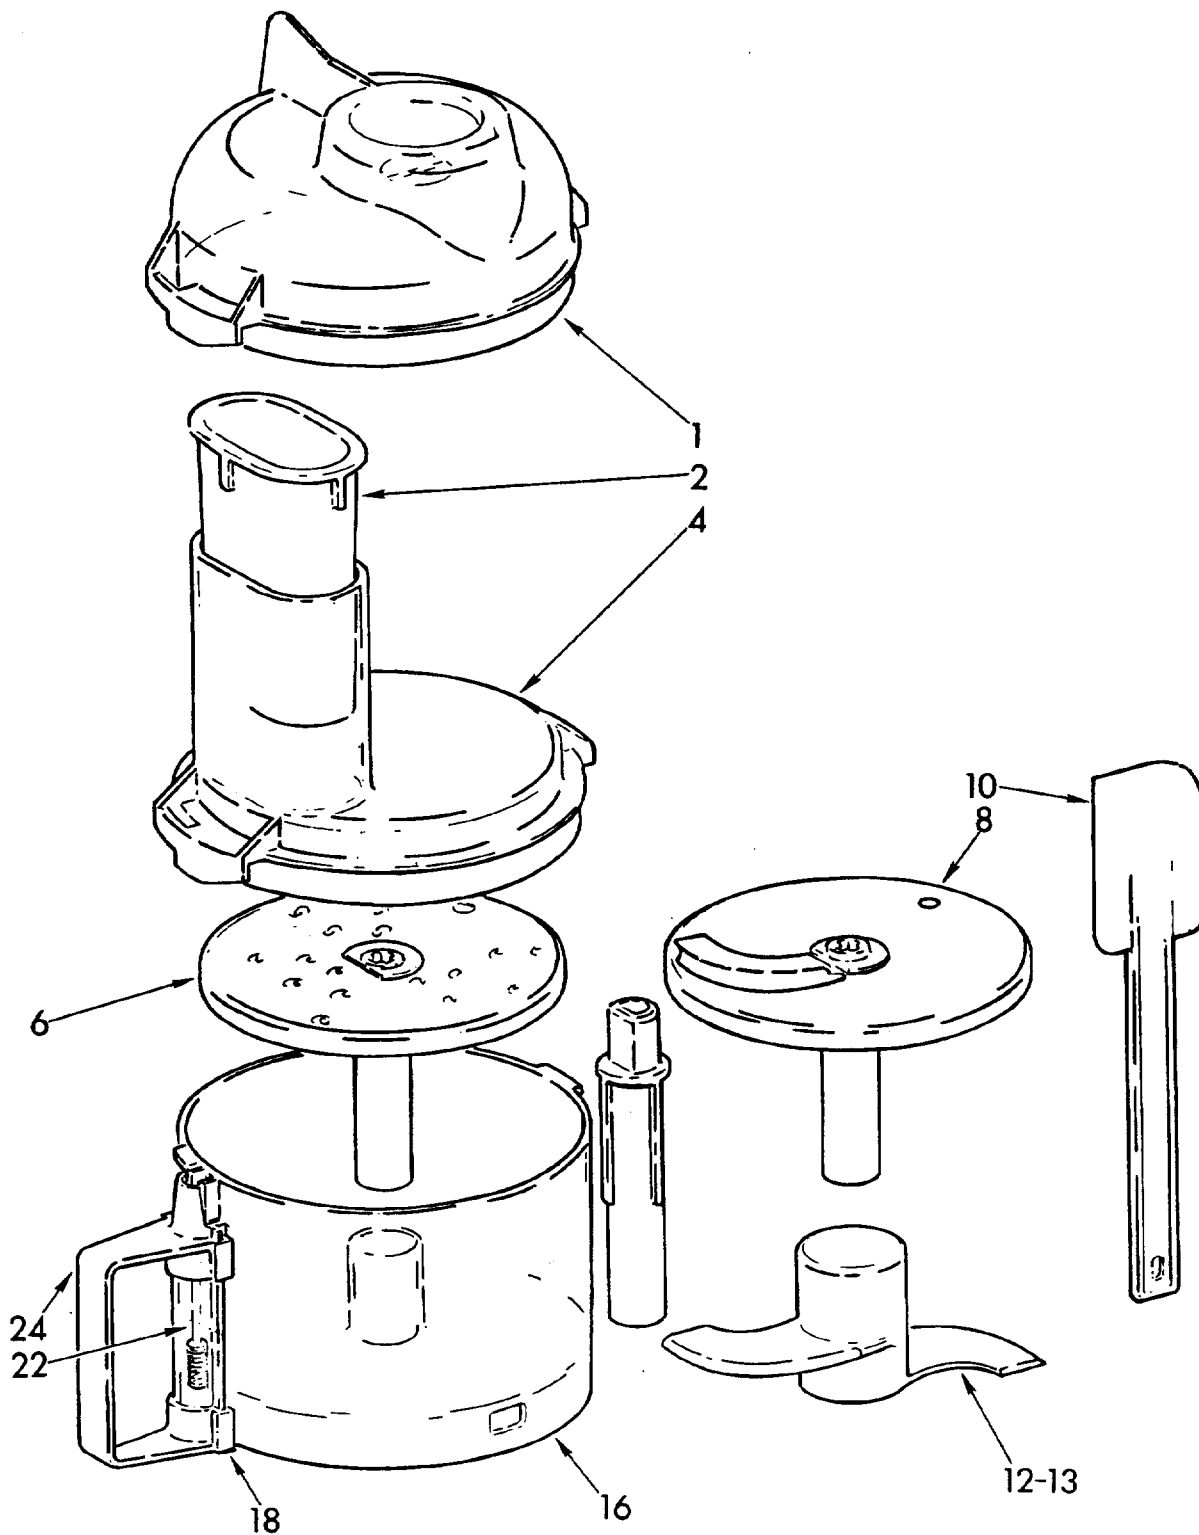

# MOTOR AND HOUSING PARTS

For Model: KFP403

FOR ORDERING INFORMATION REFER TO PARTS PRICE LIST

1	3177161	Motor Housing
2	4163218	Sleeve, Motor Shaft
4	4163477	Retaining Ring
6	4163081	Cover, Screw
7	4163217	Screw, 6 x 12
11	4163092	Strain Relief
12	4163091	Sleeve, Cord
14	4163290	Screw, 3.5 x 15.9
16	4163089	Cord & Plug (3 Wire)
17	4163480	Cord & Plug (2 Wire)
18	4163090	Protector, Cord
19	4163215	Motor, Includes Item #23
20	4163216	Seal Ring, Shaft
23	4163112	Capacitor
24	4163299	Pad (Motor Vibration)
26	4176095	Base
28	4163293	Foot, Rubber
30	4163290	Screw, 3.5 x 15.9
32	4176094	Nameplate

# ATTACHMENT KIT

For Model: KFP403

FOR ORDERING INFORMATION REFER TO PARTS PRICE LIST

1	4163195	Dough Dome
2	4163132	Feed Pusher
4	4163120	Bowl Lid
6	4169303	Shredding Disc (Med)
8	4163132	Slicing Disc (Med)
10	4163015	Spatula
12	4163126	Knife, Steel
13	4163129	Knife, Dough
16	4163116	Bowl Assy.
18	4163483	Plunger Retainer (Bowl Interlock)
22	4163481	Bowl Interlock Plunger
24	4163484	Handle, Bowl

# CITRUS JUICER ATTACHMENT

For Model: KFP403

FOR ORDERING INFORMATION REFER TO PARTS PRICE LIST

1	4163100	Small Cone
2	4163101	Large Cone
3	4163214	Juicer Bowler
5	4163213	Shaft