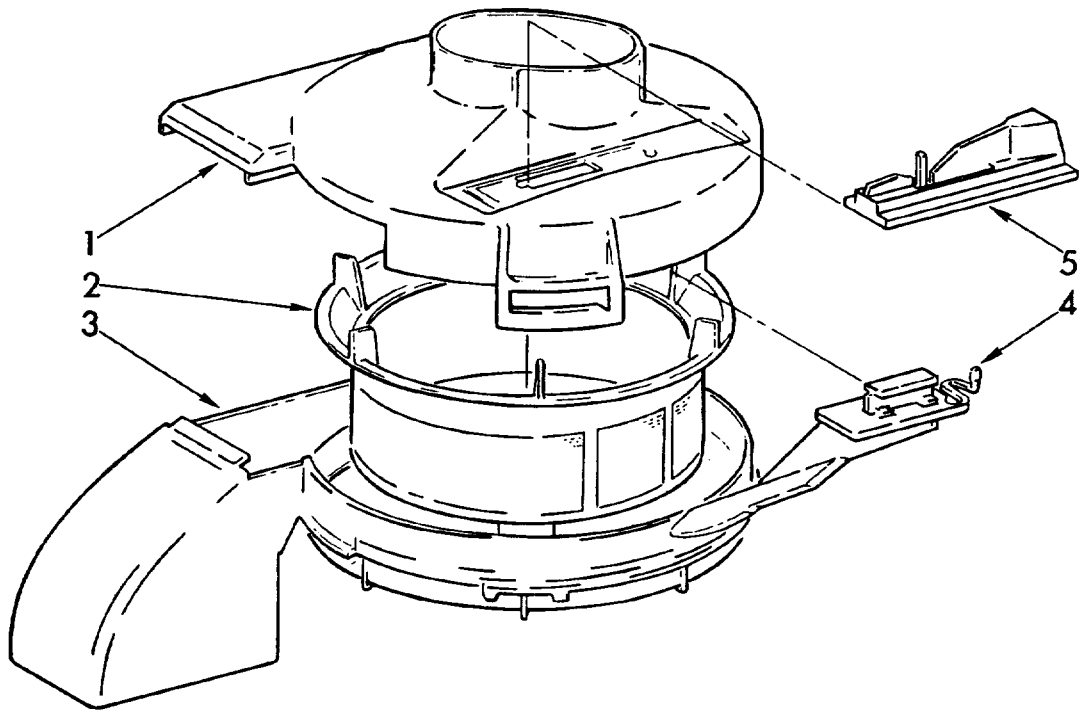

# ELECTRICAL PARTS

For Model: KFP403

FOR ORDERING INFORMATION REFER TO PARTS PRICE LIST

1	4163223	Grommet, Interlock
2	4163089	Interlock Switch Support
3	4163291	Screw, (3.5 x 12.7)
4	4163221	Microswitch, Interlock
	4163088	Palnut
6	4163219	Switch, Control
7	4163220	Terminal Block
8	4163290	Screw, (3.5 x 15.9)

# JUICE EXTRACTOR ATTACHMENT

For Model: KFP403

FOR ORDERING INFORMATION REFER TO PARTS PRICE LIST

1	4163298	Chute Cover
2	4163295	Strainer, Disc Basket
3	4163294	Extractor Chute
4	4163296	Strainer Scraper
5	4163297	Scraper Handle

# CITRUS JUICER ATTACHMENT

For Model: KFP403

FOR ORDERING INFORMATION REFER TO PARTS PRICE LIST

1	4163100	Small Cone
2	4163101	Large Cone
3	4163214	Juicer Bowler
5	4163213	Shaft