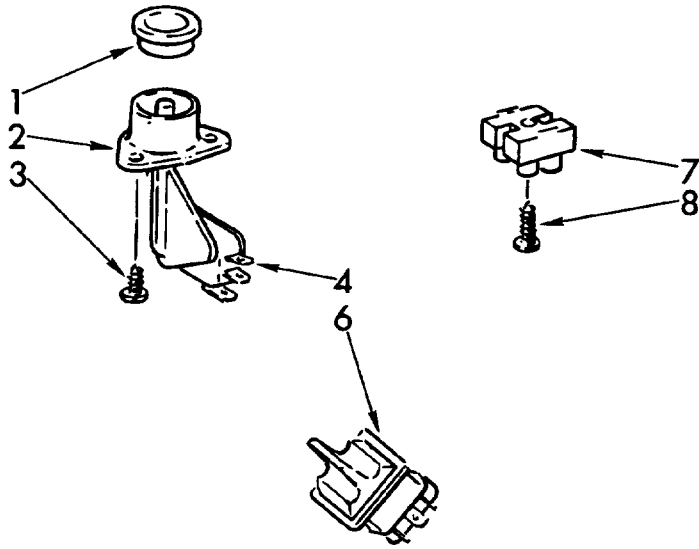

ELECTRICAL PARTS

For Model: KFP403

FOR ORDERING INFORMATION REFER TO PARTS PRICE LIST