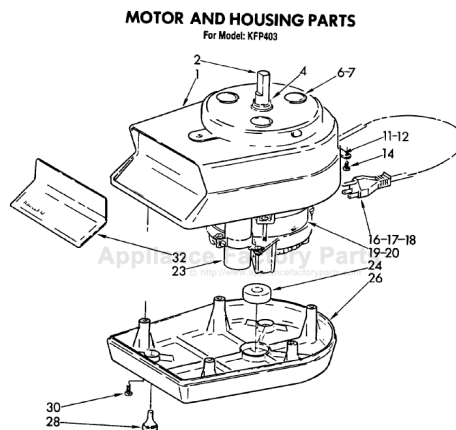

[Find Your KITCHENAID Small Appliance Parts - Select From 538 Models](#)

----- Manual continues below -----