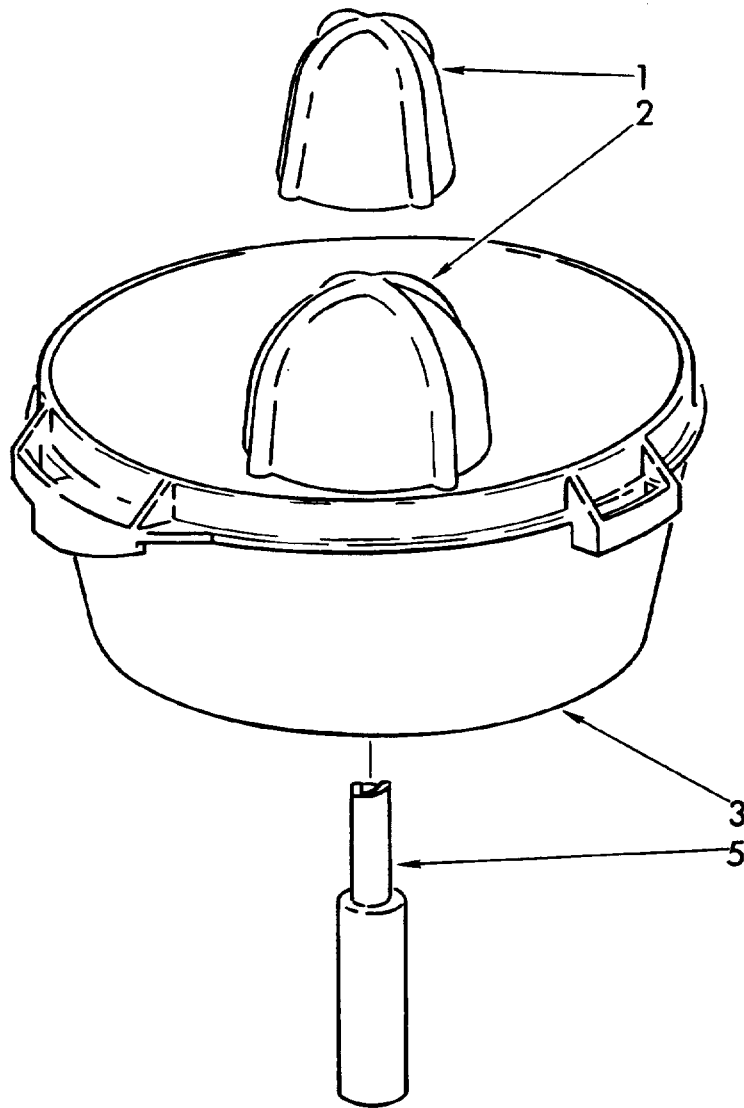

# ELECTRICAL PARTS

For Model: KFP403

FOR ORDERING INFORMATION REFER TO PARTS PRICE LIST

1	4163223	Grommet, Interlock
2	4163089	Interlock Switch Support
3	4163291	Screw, (3.5 x 12.7)
4	4163221	Microswitch, Interlock
	4163088	Palnut
6	4163219	Switch, Control
7	4163220	Terminal Block
8	4163290	Screw, (3.5 x 15.9)

# JUICE EXTRACTOR ATTACHMENT

For Model: KFP403

FOR ORDERING INFORMATION REFER TO PARTS PRICE LIST

1	4163298	Chute Cover
2	4163295	Strainer, Disc Basket
3	4163294	Extractor Chute
4	4163296	Strainer Scraper
5	4163297	Scraper Handle

# CITRUS JUICER ATTACHMENT

For Model: KFP403

FOR ORDERING INFORMATION REFER TO PARTS PRICE LIST

1	4163100	Small Cone
2	4163101	Large Cone
3	4163214	Juicer Bowler
5	4163213	Shaft