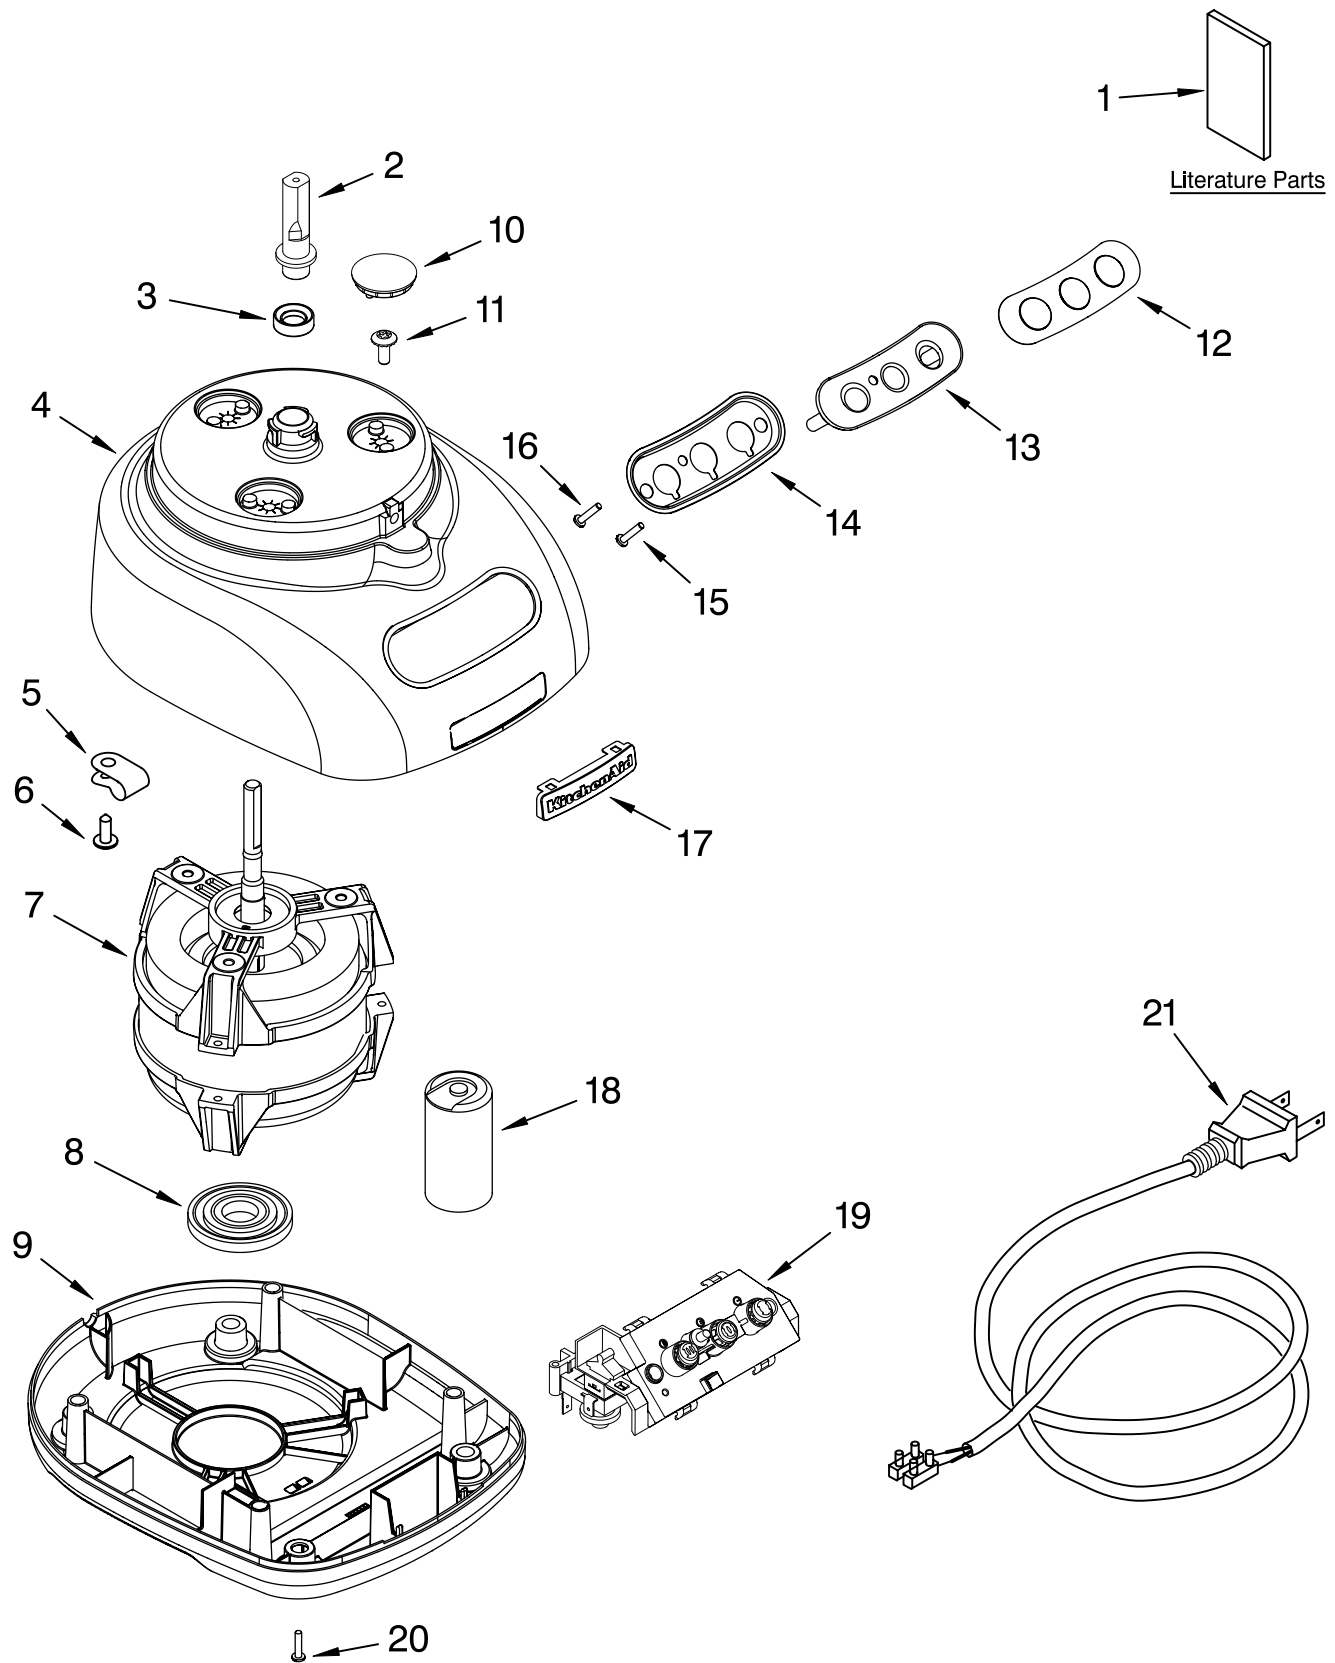

----- Manual continues below -----

MOTOR AND HOUSING PARTS

For Model: KFP710WH0, 4KFP710WH0

(White) (White)

FOOD PROCESSOR
7 Cup

KitchenAid®

FOR ORDERING INFORMATION REFER TO PARTS PRICE LIST

MOTOR AND HOUSING PARTS

For Model: KFP710WH0, 4KFP710WH0

(White) (White)

Illus. No.	Part No.	DESCRIPTION
1		Literature Parts
	8211901	Use & Care Guide
	8211954	Repair Parts List
2	8211816	Sleeve, Motor Shaft
3	8211817	Seal, Oil
4	8211806	Housing, Motor
5	8211610	Clamp, Cable
6	8211871	Screw, Clamp
7	8211813	Motor
8	8211814	Grommet, Motor
9	8211801	Base, Housing
10	8211810	Cover, Screw
11	8211811	Screw, Motor Locking
12	8211878	Cover, Switch
13	8211884	Bezel, Switch Panel
14	8211887	Seal, Switch Panel
15	8211870	Screw, Torx
16	8211812	Screw, Switch Panel
17	8211876	Nameplate
18	8211608	Capacitor
19	8211879	Relay & Switch Assembly
20	8211772	Foot
21	8211886	Cord, Power

FOR ORDERING INFORMATION REFER TO PARTS PRICE LIST

ATTACHMENT PARTS

For Model: KFP710WH0, 4KFP710WH0

(White) (White)

FOR ORDERING INFORMATION REFER TO PARTS PRICE LIST

ATTACHMENT PARTS

For Model: KFP710WH0, 4KFP710WH0
(White) (White)

Illus. No.	Part No.	DESCRIPTION
1	8211760	Spatula
2	8211897	Disc, Slicing 2mm & Grating 4mm
3	8211902	Mini Blade
4	8211900	Adapter, Shaft & Disc
5	8211903	Blade
6	8211892	Pusher, Food
7	8211891	Cover, Work Bowl
8	8211906	Bowl, Work