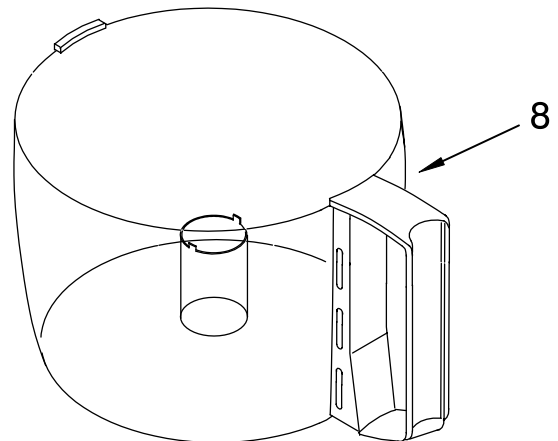

ATTACHMENT PARTS

For Model: KFP710WH0, 4KFP710WH0

(White) (White)

FOR ORDERING INFORMATION REFER TO PARTS PRICE LIST

ATTACHMENT PARTS

For Model: KFP710WH0, 4KFP710WH0
(White) (White)

Illus. No.	Part No.	DESCRIPTION
1	8211760	Spatula
2	8211897	Disc, Slicing 2mm & Grating 4mm
3	8211902	Mini Blade
4	8211900	Adapter, Shaft & Disc
5	8211903	Blade
6	8211892	Pusher, Food
7	8211891	Cover, Work Bowl
8	8211906	Bowl, Work

FOR ORDERING INFORMATION REFER TO PARTS PRICE LIST