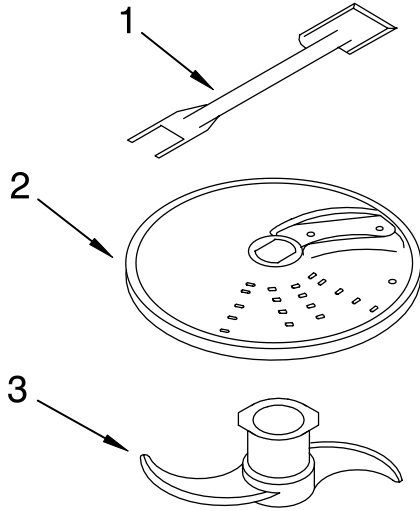

ATTACHMENT PARTS

For Model: KFP710WH0, 4KFP710WH0

(White) (White)

FOR ORDERING INFORMATION REFER TO PARTS PRICE LIST

ATTACHMENT PARTS

For Model: KFP710WH0, 4KFP710WH0
(White) (White)

Illus. No.	Part No.	DESCRIPTION
1	8211760	Spatula
2	8211897	Disc, Slicing 2mm & Grating 4mm
3	8211902	Mini Blade
4	8211900	Adapter, Shaft & Disc
5	8211903	Blade
6	8211892	Pusher, Food
7	8211891	Cover, Work Bowl
8	8211906	Bowl, Work

FOR ORDERING INFORMATION REFER TO PARTS PRICE LIST