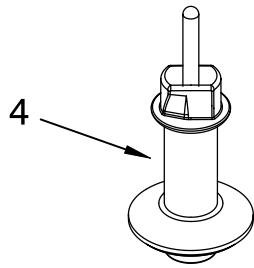

ATTACHMENT PARTS

For Model: KFP710WH0, 4KFP710WH0

(White) (White)

FOR ORDERING INFORMATION REFER TO PARTS PRICE LIST

ATTACHMENT PARTS

For Model: KFP710WH0, 4KFP710WH0
(White) (White)

Illus. No.	Part No.	DESCRIPTION
1	8211760	Spatula
2	8211897	Disc, Slicing 2mm & Grating 4mm
3	8211902	Mini Blade
4	8211900	Adapter, Shaft & Disc
5	8211903	Blade
6	8211892	Pusher, Food
7	8211891	Cover, Work Bowl
8	8211906	Bowl, Work

FOR ORDERING INFORMATION REFER TO PARTS PRICE LIST