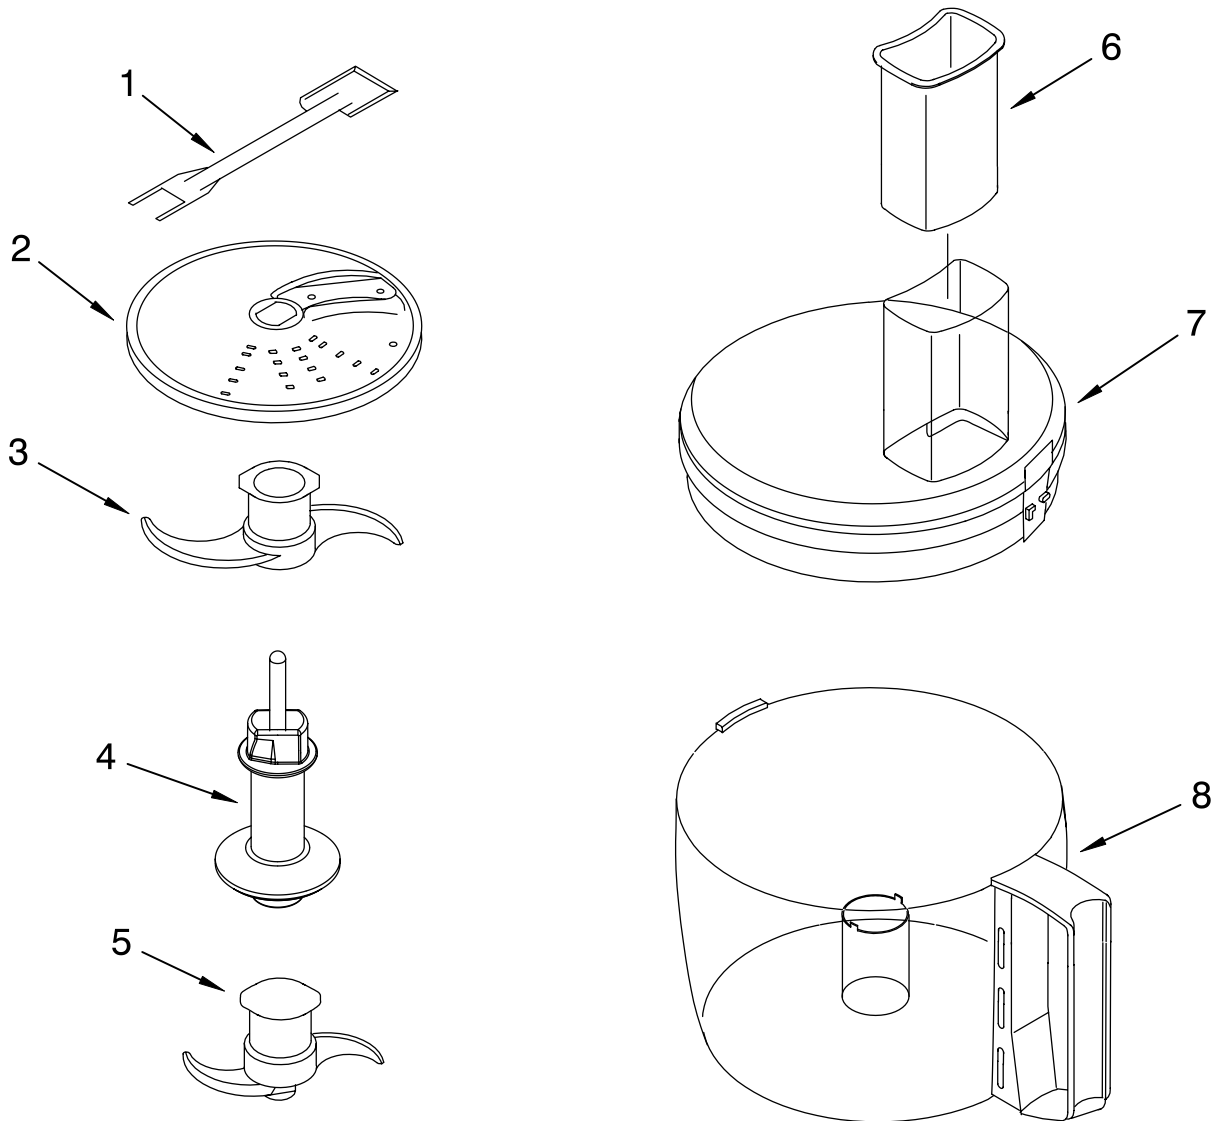

ATTACHMENT PARTS

For Model: KFP710WH0, 4KFP710WH0

(White) (White)

FOR ORDERING INFORMATION REFER TO PARTS PRICE LIST

ATTACHMENT PARTS

For Model: KFP710WH0, 4KFP710WH0

(White) (White)

Illus.	Part	
No.	No.	DESCRIPTION
1	8211760	Spatula
2	8211897	Disc, Slicing 2mm & Grating 4mm
3	8211902	Mini Blade
4	8211900	Adapter, Shaft & Disc
5	8211903	Blade
6	8211892	Pusher, Food
7	8211891	Cover, Work Bowl
8	8211906	Bowl, Work

FOR ORDERING INFORMATION REFER TO PARTS PRICE LIST