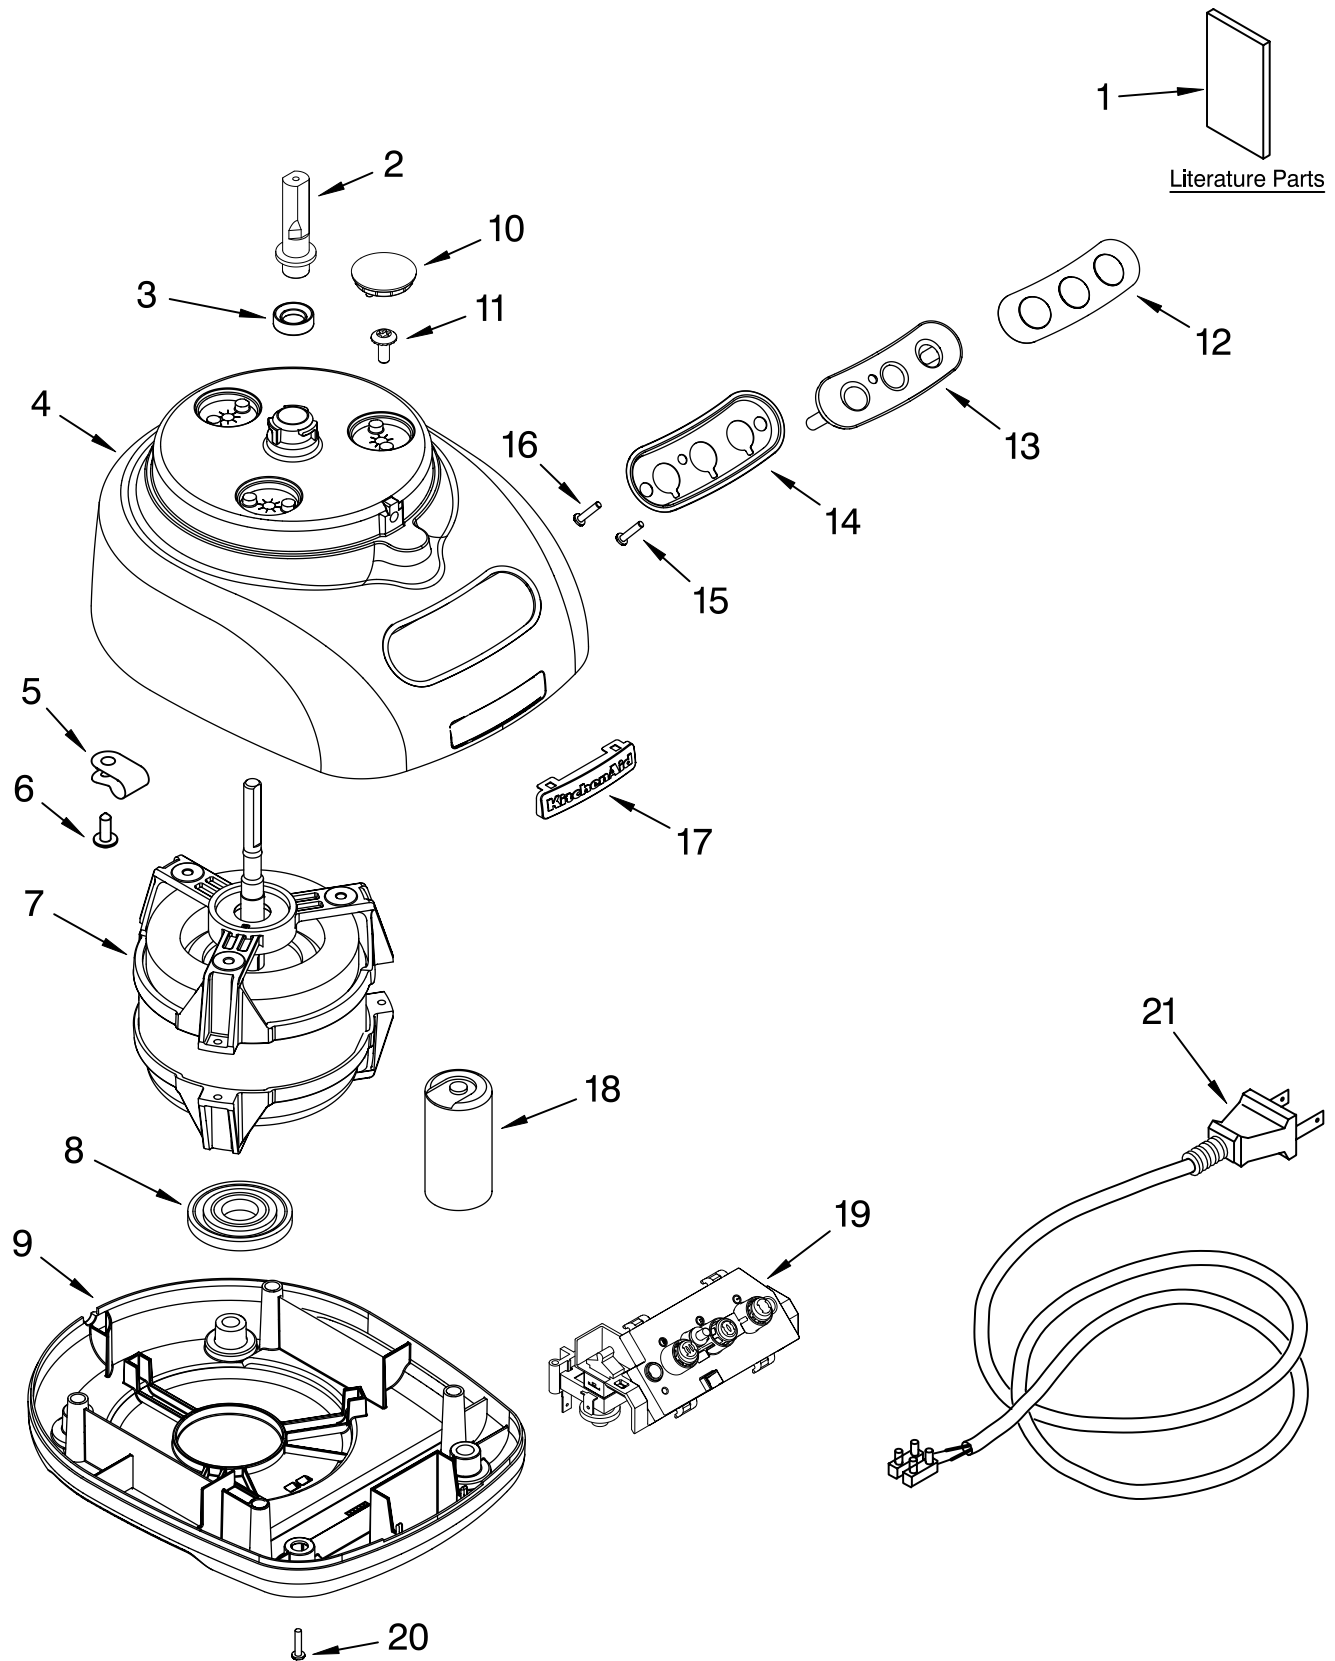

# MOTOR AND HOUSING PARTS

For Model: KFP710WH0, 4KFP710WH0

(White) (White)

FOOD PROCESSOR  
7 Cup

**KitchenAid**®

FOR ORDERING INFORMATION REFER TO PARTS PRICE LIST

# MOTOR AND HOUSING PARTS

For Model: KFP710WH0, 4KFP710WH0

(White) (White)

<b>Illus. No.</b>	<b>Part No.</b>	<b>DESCRIPTION</b>
1		Literature Parts
	8211901	Use & Care Guide
	8211954	Repair Parts List
2	8211816	Sleeve, Motor Shaft
3	8211817	Seal, Oil
4	8211806	Housing, Motor
5	8211610	Clamp, Cable
6	8211871	Screw, Clamp
7	8211813	Motor
8	8211814	Grommet, Motor
9	8211801	Base, Housing
10	8211810	Cover, Screw
11	8211811	Screw, Motor Locking
12	8211878	Cover, Switch
13	8211884	Bezel, Switch Panel
14	8211887	Seal, Switch Panel
15	8211870	Screw, Torx
16	8211812	Screw, Switch Panel
17	8211876	Nameplate
18	8211608	Capacitor
19	8211879	Relay & Switch Assembly
20	8211772	Foot
21	8211886	Cord, Power

# ATTACHMENT PARTS

For Model: KFP710WH0, 4KFP710WH0

(White) (White)

FOR ORDERING INFORMATION REFER TO PARTS PRICE LIST

# ATTACHMENT PARTS

For Model: KFP710WH0, 4KFP710WH0

(White) (White)

<b>Illus.</b>	<b>Part</b>	
<b>No.</b>	<b>No.</b>	<b>DESCRIPTION</b>
1	8211760	Spatula
2	8211897	Disc, Slicing 2mm & Grating 4mm
3	8211902	Mini Blade
4	8211900	Adapter, Shaft & Disc
5	8211903	Blade
6	8211892	Pusher, Food
7	8211891	Cover, Work Bowl
8	8211906	Bowl, Work