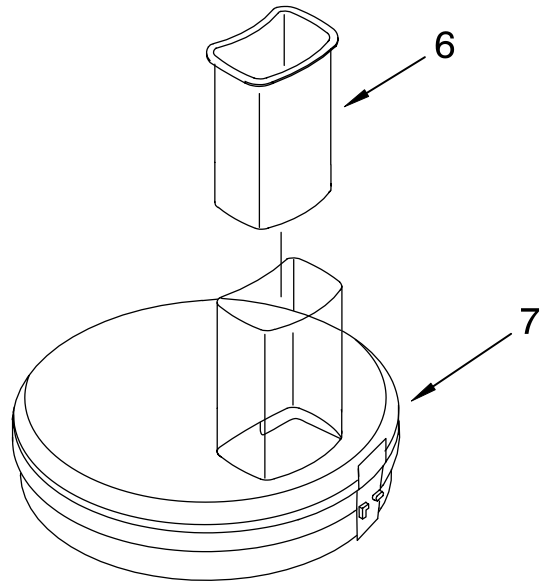

ATTACHMENT PARTS

For Model: KFP710WH0, 4KFP710WH0

(White) (White)

FOR ORDERING INFORMATION REFER TO PARTS PRICE LIST

ATTACHMENT PARTS

For Model: KFP710WH0, 4KFP710WH0
(White) (White)

Illus. No.	Part No.	DESCRIPTION
1	8211760	Spatula
2	8211897	Disc, Slicing 2mm & Grating 4mm
3	8211902	Mini Blade
4	8211900	Adapter, Shaft & Disc
5	8211903	Blade
6	8211892	Pusher, Food
7	8211891	Cover, Work Bowl
8	8211906	Bowl, Work

FOR ORDERING INFORMATION REFER TO PARTS PRICE LIST