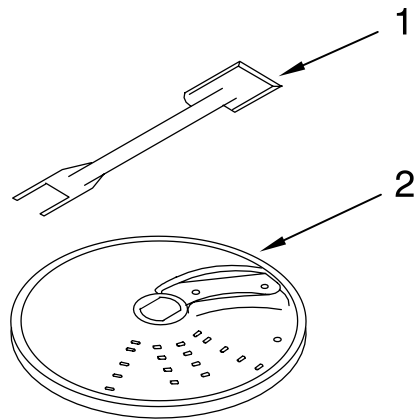

# MOTOR AND HOUSING PARTS

FOR MODELS: KFP715\_\_0

<b>Illus. No.</b>	<b>Part No.</b>	<b>DESCRIPTION</b>
1	8212299	Literature Parts Use & Care Guide Trilingual
	W10139214	Repair Parts List
2	8211816	Sleeve, Motor Shaft
3	8211817	Seal, Oil
4		Housing, Motor
	8211805	White
	8211807	Empire Red
	8211809	Onyx Black
	8212297	Blue Willow
5	8211610	Clamp, Cable
6	8211871	Screw, Clamp
7	8212318	Motor
8	8212319	Grommet, Motor
9		Base, Housing
	8211801	White
	8211802	Empire Red
	8211804	Onyx Black
	8212296	Blue Willow
10		Cover, Screw
	8212298	White
	8212311	Empire Red
	8212313	Onyx Black
	8212310	Blue Willow
11	8211811	Screw, Motor Locking
12	8211878	Cover, Switch
13	8211884	Bezel, Switch Panel
14	8211887	Seal, Switch Panel
15	8211870	Screw, Torx
16	8211812	Screw, Switch Panel
17	8211876	Nameplate
18	8211608	Capacitor
19	8211879	Relay & Switch Assembly
20	8211772	Foot, Black
21		Cord, Power
	8211885	Black
	8211886	White

# ATTACHMENT PARTS

FOR MODELS: KFP715\_0

Illus. No.	Part No.	DESCRIPTION
1	8211760	Spatula
2	8211897	Disc, Slicing 2mm & Grating 4mm
3		Pusher, Food
	8211892	White
	8211893	Empire Red
	8211894	Onyx Black
	8212315	Blue Willow
4	8211891	Cover, Work Bowl
5	8211903	Blade, Multi
6		Bowl, Work
	8211906	White
	8211907	Empire Red
	8211908	Onyx Black
	8212314	Blue Willow
7	8211900	Adapter, Shaft & Disc