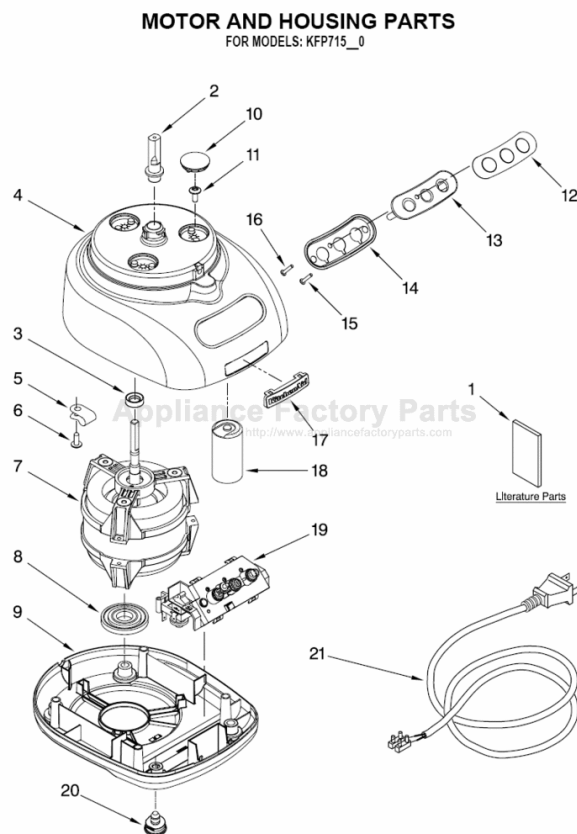

[Find Your KITCHENAID Small Appliance Parts - Select From 538 Models](#)

----- Manual continues below -----