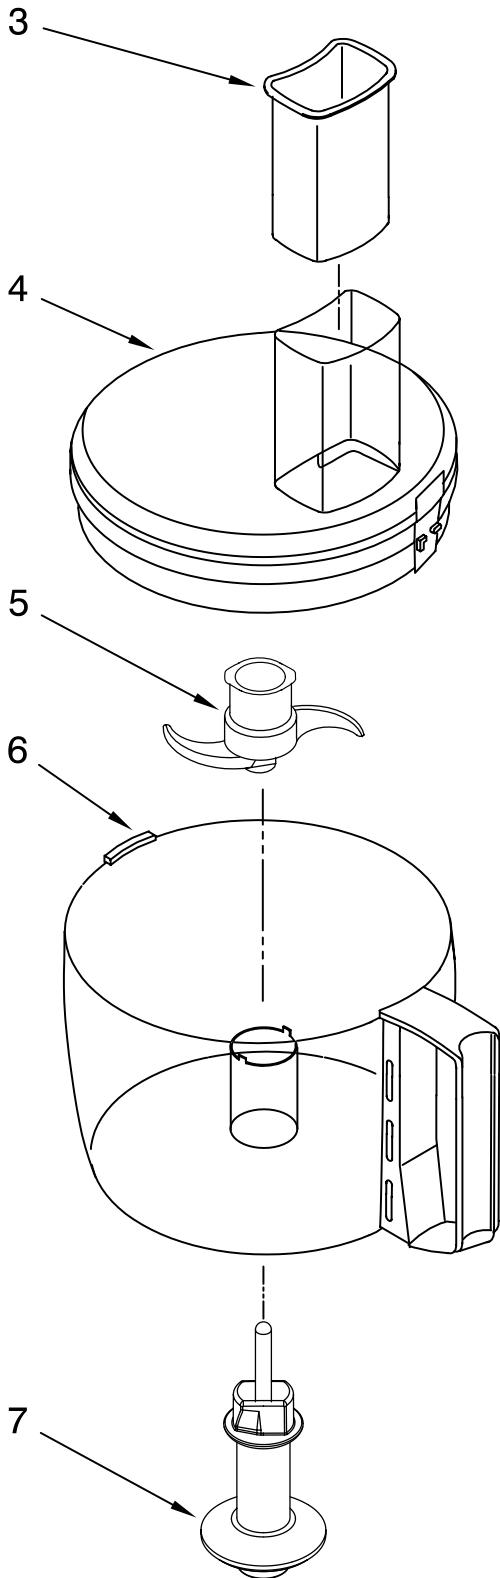

ATTACHMENT PARTS

FOR MODELS: KFP715_0

Illus. No.	Part No.	DESCRIPTION
1	8211760	Spatula
2	8211897	Disc, Slicing 2mm & Grating 4mm
3		Pusher, Food
	8211892	White
	8211893	Empire Red
	8211894	Onyx Black
	8212315	Blue Willow
4	8211891	Cover, Work Bowl
5	8211903	Blade, Multi
6		Bowl, Work
	8211906	White
	8211907	Empire Red
	8211908	Onyx Black
	8212314	Blue Willow
7	8211900	Adapter, Shaft & Disc