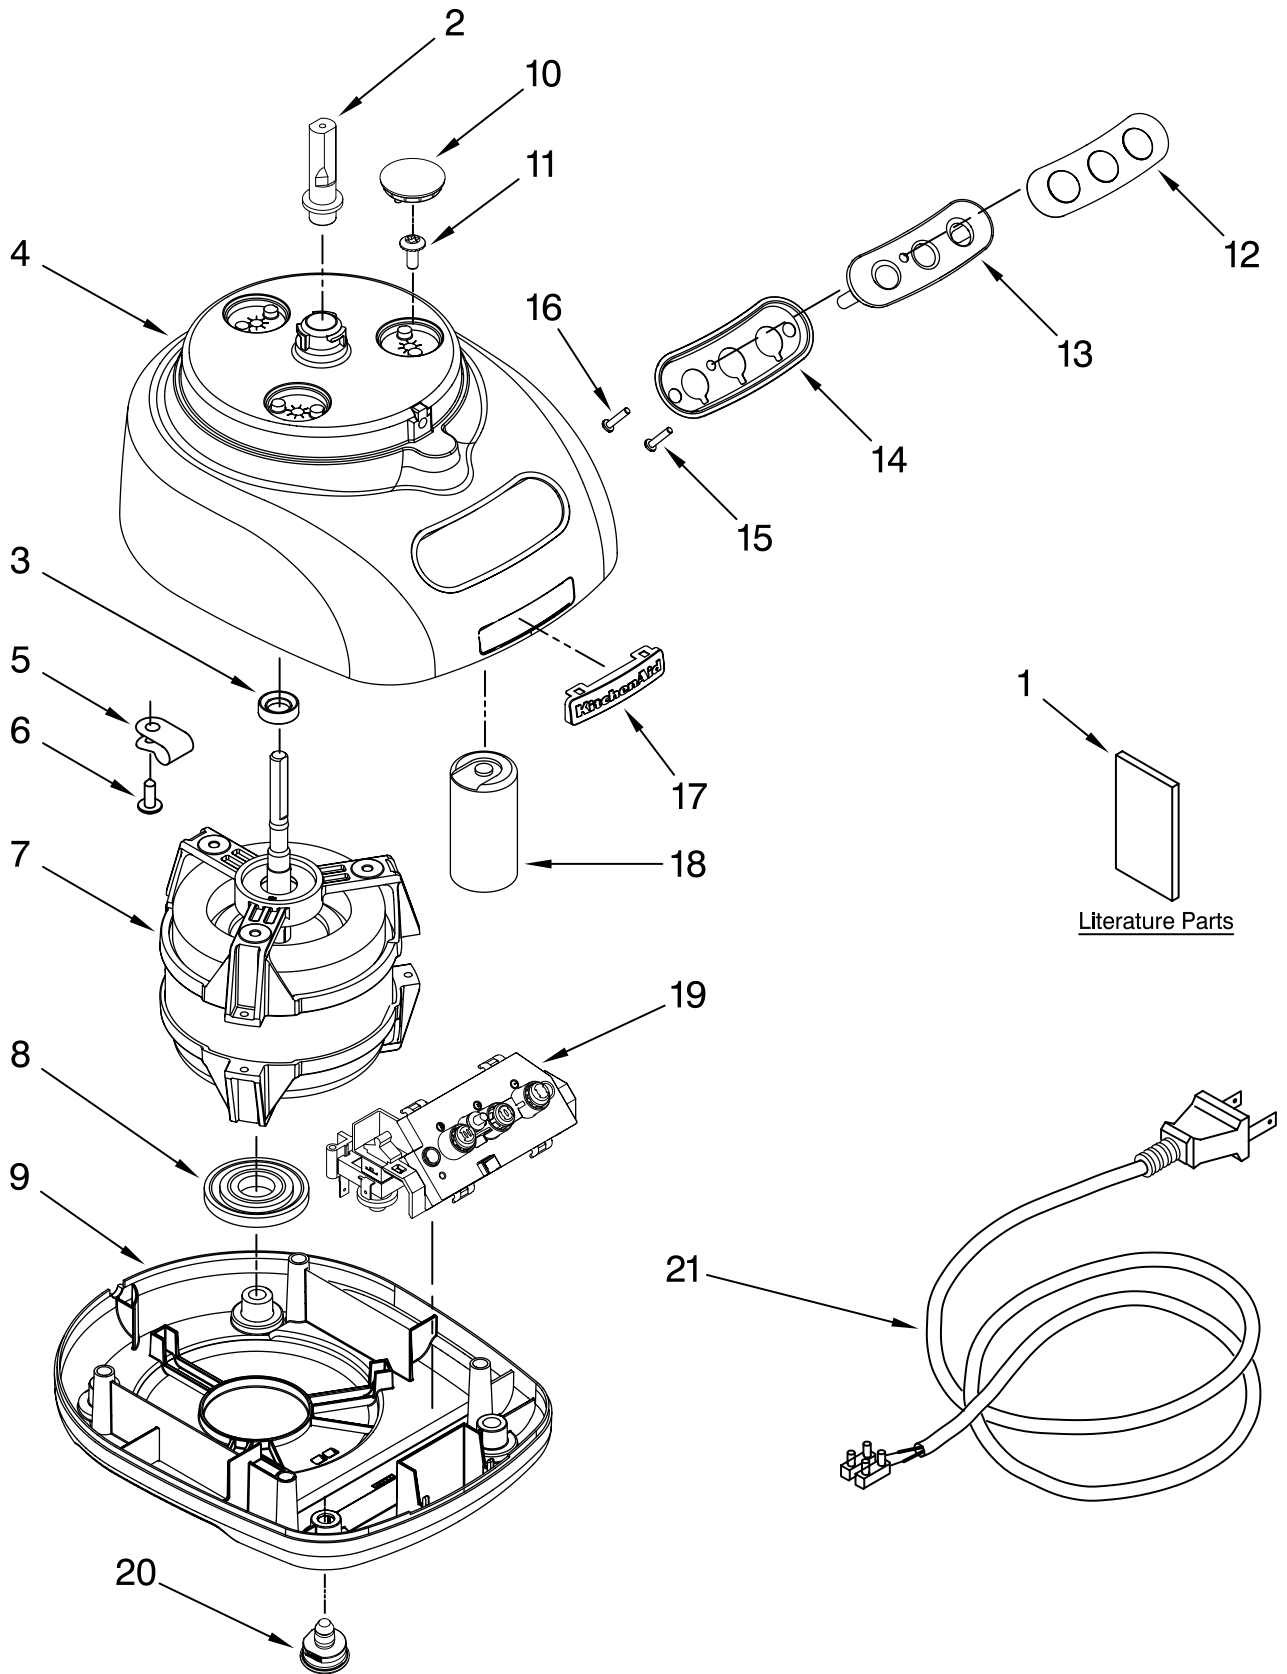

MOTOR AND HOUSING PARTS

FOR MODELS: KFP715_0

FOR ORDERING INFORMATION REFER TO PARTS PRICE LIST

MOTOR AND HOUSING PARTS

FOR MODELS: KFP715__0

Illus. No.	Part No.	DESCRIPTION
1	8212299	Literature Parts Use & Care Guide Trilingual
	W10139214	Repair Parts List
2	8211816	Sleeve, Motor Shaft
3	8211817	Seal, Oil
4		Housing, Motor
	8211805	White
	8211807	Empire Red
	8211809	Onyx Black
	8212297	Blue Willow
5	8211610	Clamp, Cable
6	8211871	Screw, Clamp
7	8212318	Motor
8	8212319	Grommet, Motor
9		Base, Housing
	8211801	White
	8211802	Empire Red
	8211804	Onyx Black
	8212296	Blue Willow
10		Cover, Screw
	8212298	White
	8212311	Empire Red
	8212313	Onyx Black
	8212310	Blue Willow
11	8211811	Screw, Motor Locking
12	8211878	Cover, Switch
13	8211884	Bezel, Switch Panel
14	8211887	Seal, Switch Panel
15	8211870	Screw, Torx
16	8211812	Screw, Switch Panel
17	8211876	Nameplate
18	8211608	Capacitor
19	8211879	Relay & Switch Assembly
20	8211772	Foot, Black
21		Cord, Power
	8211885	Black
	8211886	White

FOR ORDERING INFORMATION REFER TO PARTS PRICE LIST