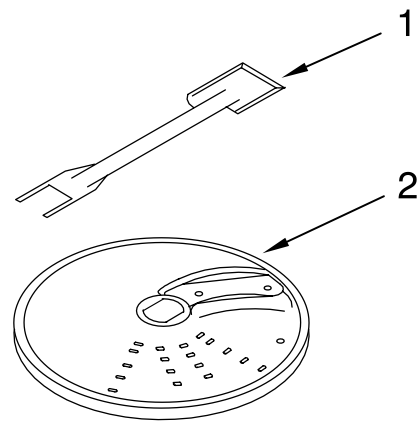

KITCHENAID

ST. JOSEPH MICHIGAN 49085

MOTOR AND HOUSING PARTS

FOR MODELS: KFP715_2

FOR ORDERING INFORMATION REFER TO PARTS PRICE LIST

MOTOR AND HOUSING PARTS

FOR MODELS: KFP715__2

Illus. No.	Part No.	DESCRIPTION
1	8212299	Literature Parts Use & Care Guide Trilingual
	W10139214	Repair Parts List
2	8211816	Sleeve, Motor Shaft
3	8211817	Seal, Oil
4		Housing, Motor
	8211805	White
	8211807	Empire Red
	8211809	Onyx Black
	8212297	Blue Willow
5	8211610	Clamp, Cable
6	8211871	Screw, Clamp
7	8212318	Motor
8	8212319	Grommet, Motor
9		Base, Housing
	8211801	White
	8211802	Empire Red
	8211804	Onyx Black
	8212296	Blue Willow
10		Cover, Screw
	8212298	White
	8212311	Empire Red
	8212313	Onyx Black
	8212310	Blue Willow
11	8211811	Screw, Motor Locking
12	8211878	Cover, Switch
13	8211884	Bezel, Switch Panel
14	8211887	Seal, Switch Panel
15	8211870	Screw, Torx
16	8211812	Screw, Switch Panel
17	8211876	Nameplate
18	8211608	Capacitor
19	8211879	Relay & Switch Assembly
20	8211772	Foot, Black
21		Cord, Power
	8211885	Black
	8211886	White

FOR ORDERING INFORMATION REFER TO PARTS PRICE LIST

ATTACHMENT PARTS

FOR MODELS: KFP715_2

Illus. No.	Part No.	DESCRIPTION
1	8211760	Spatula
2	8211897	Disc,Slicing 2mm & Grating 4mm
3		Pusher, Food
	8211892	White
	8211893	Empire Red
	8211894	Onyx Black
	8212315	Blue Willow
4	8211891	Cover, Work Bowl
5	8211903	Blade, Multi
6		Bowl, Work
	8211906	White
	8211907	Empire Red
	8211908	Onyx Black
	8212314	Blue Willow
7	8211900	Adapter, Shaft & Disc