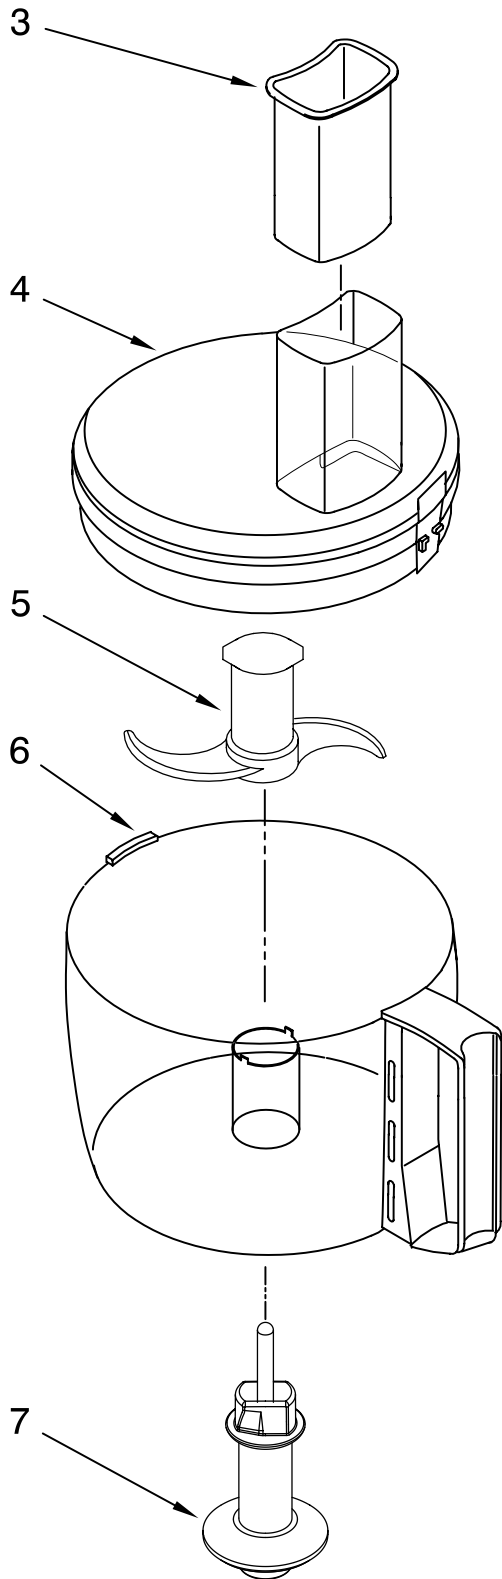

----- Manual continues below -----

PARTS LIST

for

KitchenAid®

7-CUP FOOD PROCESSOR

MODELS

KFP715WH2 (White)
KFP715ER2 (Empire Red)
KFP715OB2 (Onyx Black)
KFP715BW2 (Blue Willow)

FOR CUSTOMER SATISFACTION ALWAYS USE
FACTORY SPECIFICATION PARTS

KITCHENAID

ST. JOSEPH MICHIGAN 49085

MOTOR AND HOUSING PARTS

FOR MODELS: KFP715_2

FOR ORDERING INFORMATION REFER TO PARTS PRICE LIST

MOTOR AND HOUSING PARTS

FOR MODELS: KFP715__2

Illus. No.	Part No.	DESCRIPTION
1	8212299	Literature Parts Use & Care Guide Trilingual
	W10139214	Repair Parts List
2	8211816	Sleeve, Motor Shaft
3	8211817	Seal, Oil
4		Housing, Motor
	8211805	White
	8211807	Empire Red
	8211809	Onyx Black
	8212297	Blue Willow
5	8211610	Clamp, Cable
6	8211871	Screw, Clamp
7	8212318	Motor
8	8212319	Grommet, Motor
9		Base, Housing
	8211801	White
	8211802	Empire Red
	8211804	Onyx Black
	8212296	Blue Willow
10		Cover, Screw
	8212298	White
	8212311	Empire Red
	8212313	Onyx Black
	8212310	Blue Willow
11	8211811	Screw, Motor Locking
12	8211878	Cover, Switch
13	8211884	Bezel, Switch Panel
14	8211887	Seal, Switch Panel
15	8211870	Screw, Torx
16	8211812	Screw, Switch Panel
17	8211876	Nameplate
18	8211608	Capacitor
19	8211879	Relay & Switch Assembly
20	8211772	Foot, Black
21		Cord, Power
	8211885	Black
	8211886	White

FOR ORDERING INFORMATION REFER TO PARTS PRICE LIST

ATTACHMENT PARTS

FOR MODELS: KFP715_2

Illus. No.	Part No.	DESCRIPTION
1	8211760	Spatula
2	8211897	Disc,Slicing 2mm & Grating 4mm
3		Pusher, Food
	8211892	White
	8211893	Empire Red
	8211894	Onyx Black
	8212315	Blue Willow
4	8211891	Cover, Work Bowl
5	8211903	Blade, Multi
6		Bowl, Work
	8211906	White
	8211907	Empire Red
	8211908	Onyx Black
	8212314	Blue Willow
7	8211900	Adapter, Shaft & Disc