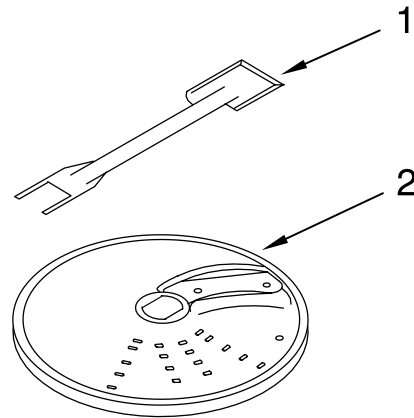

KITCHENAID

ST. JOSEPH MICHIGAN 49085

MOTOR AND HOUSING PARTS

FOR MODELS: KFP715_2

FOR ORDERING INFORMATION REFER TO PARTS PRICE LIST

MOTOR AND HOUSING PARTS

FOR MODELS: KFP715__2

Illus. No.	Part No.	DESCRIPTION
1	8212299	Literature Parts Use & Care Guide Trilingual
	W10139214	Repair Parts List
2	8211816	Sleeve, Motor Shaft
3	8211817	Seal, Oil
4		Housing, Motor
	8211805	White
	8211807	Empire Red
	8211809	Onyx Black
	8212297	Blue Willow
5	8211610	Clamp, Cable
6	8211871	Screw, Clamp
7	8212318	Motor
8	8212319	Grommet, Motor
9		Base, Housing
	8211801	White
	8211802	Empire Red
	8211804	Onyx Black
	8212296	Blue Willow
10		Cover, Screw
	8212298	White
	8212311	Empire Red
	8212313	Onyx Black
	8212310	Blue Willow
11	8211811	Screw, Motor Locking
12	8211878	Cover, Switch
13	8211884	Bezel, Switch Panel
14	8211887	Seal, Switch Panel
15	8211870	Screw, Torx
16	8211812	Screw, Switch Panel
17	8211876	Nameplate
18	8211608	Capacitor
19	8211879	Relay & Switch Assembly
20	8211772	Foot, Black
21		Cord, Power
	8211885	Black
	8211886	White

FOR ORDERING INFORMATION REFER TO PARTS PRICE LIST

ATTACHMENT PARTS

FOR MODELS: KFP715_2

Illus. No.	Part No.	DESCRIPTION
1	8211760	Spatula
2	8211897	Disc,Slicing 2mm & Grating 4mm
3		Pusher, Food
	8211892	White
	8211893	Empire Red
	8211894	Onyx Black
	8212315	Blue Willow
4	8211891	Cover, Work Bowl
5	8211903	Blade, Multi
6		Bowl, Work
	8211906	White
	8211907	Empire Red
	8211908	Onyx Black
	8212314	Blue Willow
7	8211900	Adapter, Shaft & Disc