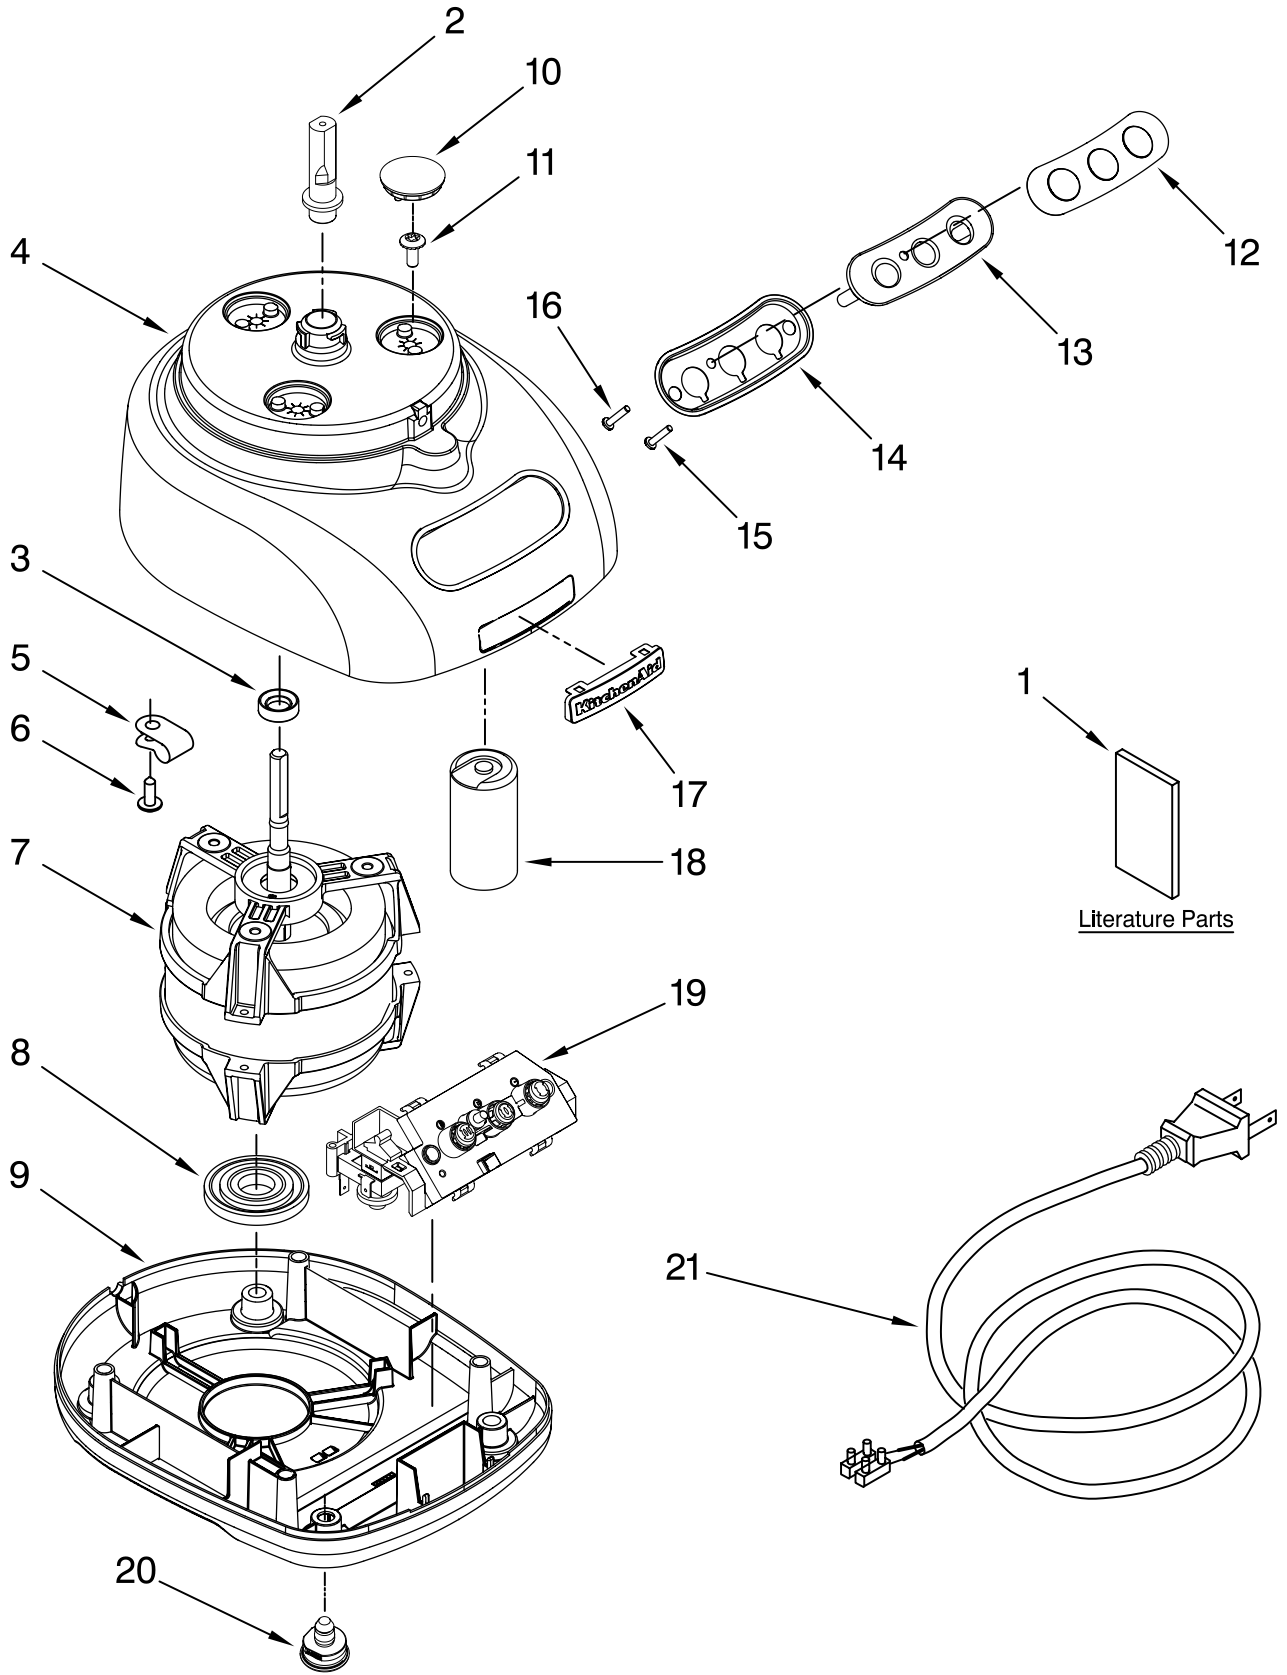

----- Manual continues below -----

PARTS LIST

for

KitchenAid®

7-CUP FOOD PROCESSOR

MODELS

KFP715WH2 (White)
KFP715ER2 (Empire Red)
KFP715OB2 (Onyx Black)
KFP715BW2 (Blue Willow)

FOR CUSTOMER SATISFACTION ALWAYS USE
FACTORY SPECIFICATION PARTS

KITCHENAID

ST. JOSEPH MICHIGAN 49085

MOTOR AND HOUSING PARTS

FOR MODELS: KFP715_2

FOR ORDERING INFORMATION REFER TO PARTS PRICE LIST

MOTOR AND HOUSING PARTS

FOR MODELS: KFP715__2

Illus. No.	Part No.	DESCRIPTION
1	8212299	Literature Parts Use & Care Guide Trilingual
	W10139214	Repair Parts List
2	8211816	Sleeve, Motor Shaft
3	8211817	Seal, Oil
4		Housing, Motor
	8211805	White
	8211807	Empire Red
	8211809	Onyx Black
	8212297	Blue Willow
5	8211610	Clamp, Cable
6	8211871	Screw, Clamp
7	8212318	Motor
8	8212319	Grommet, Motor
9		Base, Housing
	8211801	White
	8211802	Empire Red
	8211804	Onyx Black
	8212296	Blue Willow
10		Cover, Screw
	8212298	White
	8212311	Empire Red
	8212313	Onyx Black
	8212310	Blue Willow
11	8211811	Screw, Motor Locking
12	8211878	Cover, Switch
13	8211884	Bezel, Switch Panel
14	8211887	Seal, Switch Panel
15	8211870	Screw, Torx
16	8211812	Screw, Switch Panel
17	8211876	Nameplate
18	8211608	Capacitor
19	8211879	Relay & Switch Assembly
20	8211772	Foot, Black
21		Cord, Power
	8211885	Black
	8211886	White

FOR ORDERING INFORMATION REFER TO PARTS PRICE LIST

ATTACHMENT PARTS

FOR MODELS: KFP715_2

Illus. No.	Part No.	DESCRIPTION
1	8211760	Spatula
2	8211897	Disc,Slicing 2mm & Grating 4mm
3		Pusher, Food
	8211892	White
	8211893	Empire Red
	8211894	Onyx Black
	8212315	Blue Willow
4	8211891	Cover, Work Bowl
5	8211903	Blade, Multi
6		Bowl, Work
	8211906	White
	8211907	Empire Red
	8211908	Onyx Black
	8212314	Blue Willow
7	8211900	Adapter, Shaft & Disc