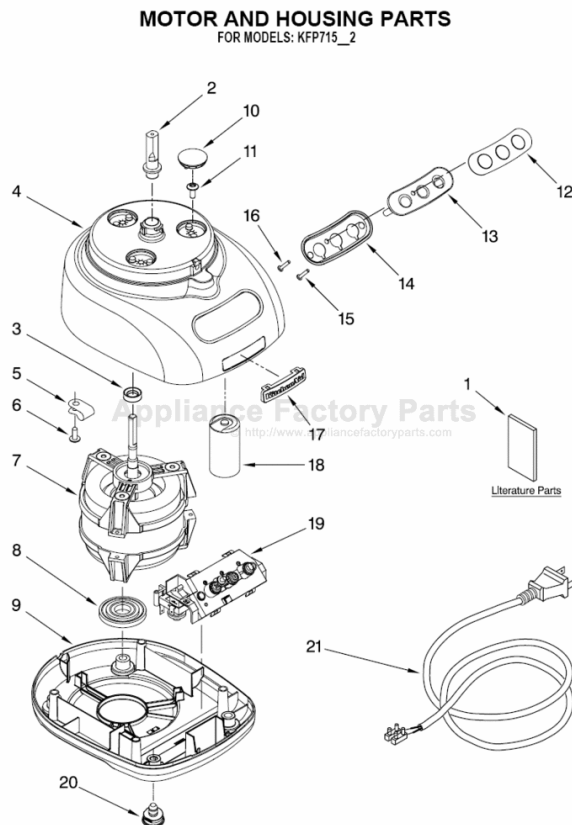

[Find Your KITCHENAID Small Appliance Parts - Select From 538 Models](#)

----- Manual continues below -----