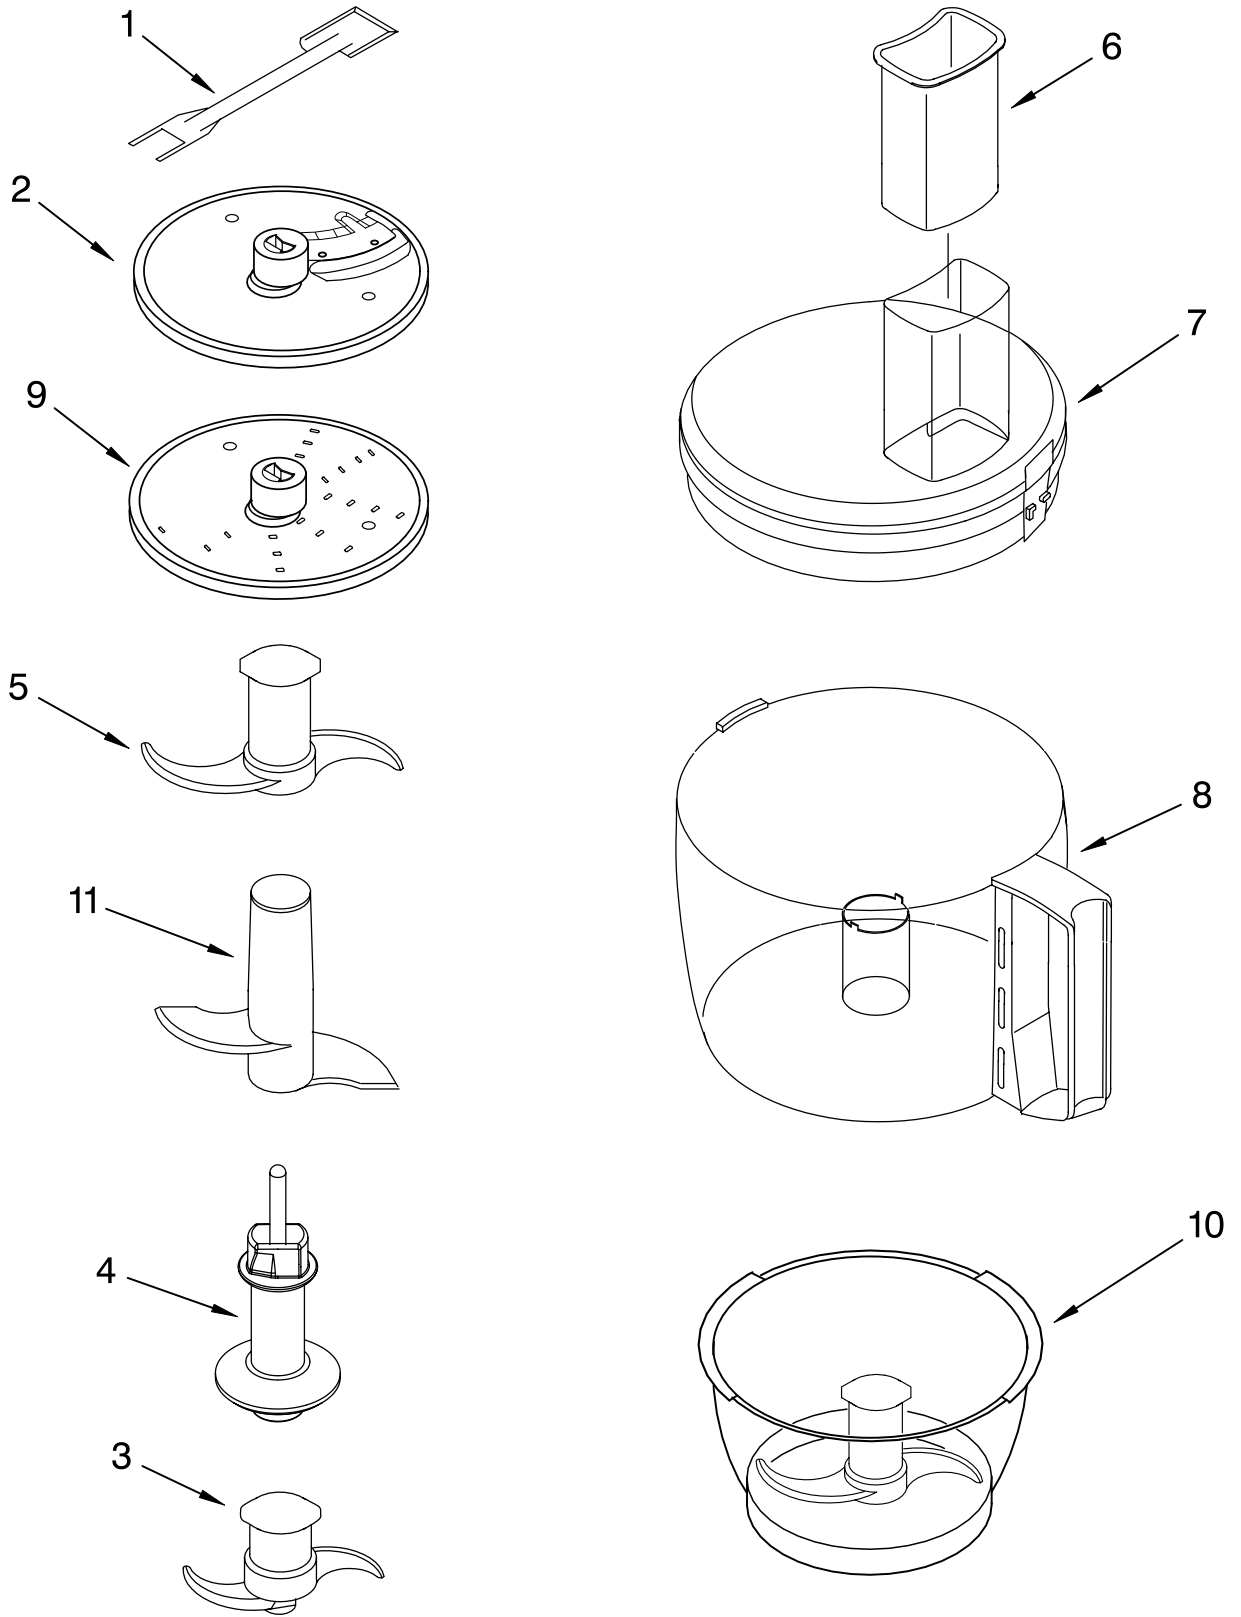

Illus. No.	Part No.	DESCRIPTION
1		Literature Parts
	8212048	Use & Care Guide
	8212047	Repair Parts List
2	8211850	Sleeve, Motor Shaft
3	8211828	Seal, Oil
4		Housing, Motor
	8211818	White
	8211822	Chrome
5	8211610	Clamp, Cable
6	8211731	Screw, Clamp
7	8211837	Motor, Die Cast
8	8211843	Grommet, Motor
9		Base, Housing
	8212183	White
	8212190	Black
10		Cover, Screw
	8211824	White
	8211827	Black
11	8211829	Screw, Motor Locking
12	8211848	Bezel, Switch Panel
13	8211605	Terminal Block
14	8211852	Cover, Terminal
15	8211842	Nameplate
16	8211608	Capacitor
17	8212011	Relay & Switch Assembly
18		Foot
	8211844	White
	8211845	Black
19		Cord, Power
	8211856	White
	8211857	Black
20	8211607	Clip, Capacitor
21		Overlay & Cover
	8211846	Black
	8211847	Silver

FOR ORDERING INFORMATION REFER TO PARTS PRICE LIST

ATTACHMENT PARTS

For Models: KFP740__0, 4KFP740__0

FOR ORDERING INFORMATION REFER TO PARTS PRICE LIST

ATTACHMENT PARTS

For Models: KFP740__0, 4KFP740__0

Illus. No.	Part No.	DESCRIPTION
1	8211760	Spatula
2		Disc, Slicing
	8211929	2 mm
3	8212012	Mini Blade
4	8211858	Adapter, Shaft & Disc
5	8212013	Blade, Multipurpose
6	8212035	Pusher, Food
7	8212029	Cover, Work Bowl
8		Bowl, Work
	8211939	White
	8212044	Black
9		Disc, Shredding
	8211933	4 mm
10	8211926	Bowl, Mini
11	8212015	Blade, Dough