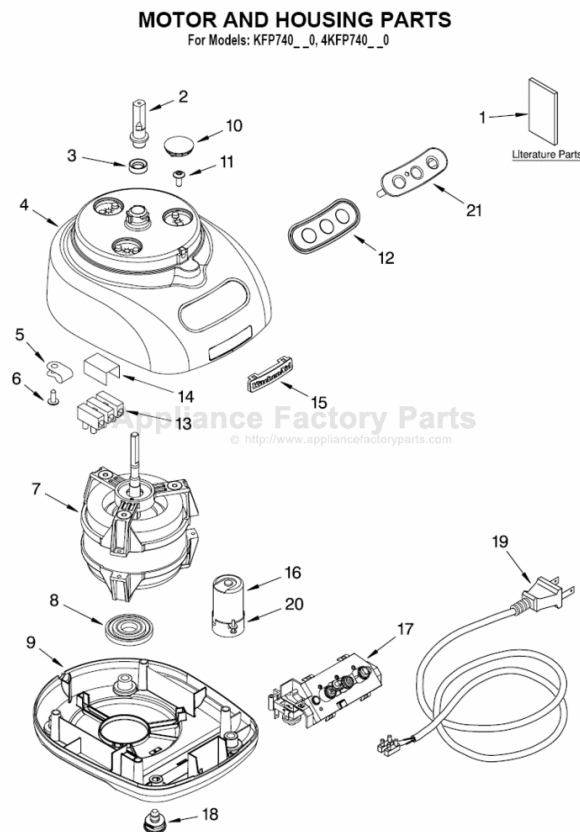

[Find Your KITCHENAID Small Appliance Parts - Select From 538 Models](#)

----- Manual continues below -----

PARTS LIST

for

KitchenAid®

9-CUP FOOD PROCESSOR

MODELS:

KFP740WH0 (White)
KFP740CR0 (Chrome)
4KFP740WH0 (White)
4KFP740CR0 (Chrome)

FOR CUSTOMER SATISFACTION ALWAYS USE
FACTORY SPECIFICATION PARTS

MOTOR AND HOUSING PARTS

For Models: KFP740__0, 4KFP740__0

FOR ORDERING INFORMATION REFER TO PARTS PRICE LIST

MOTOR AND HOUSING PARTS

For Models: KFP740__0, 4KFP740__0

Illus. No.	Part No.	DESCRIPTION
1		Literature Parts
	8212048	Use & Care Guide
	8212047	Repair Parts List
2	8211850	Sleeve, Motor Shaft
3	8211828	Seal, Oil
4		Housing, Motor
	8211818	White
	8211822	Chrome
5	8211610	Clamp, Cable
6	8211731	Screw, Clamp
7	8211837	Motor, Die Cast
8	8211843	Grommet, Motor
9		Base, Housing
	8212183	White
	8212190	Black
10		Cover, Screw
	8211824	White
	8211827	Black
11	8211829	Screw, Motor Locking
12	8211848	Bezel, Switch Panel
13	8211605	Terminal Block
14	8211852	Cover, Terminal
15	8211842	Nameplate
16	8211608	Capacitor
17	8212011	Relay & Switch Assembly
18		Foot
	8211844	White
	8211845	Black
19		Cord, Power
	8211856	White
	8211857	Black
20	8211607	Clip, Capacitor
21		Overlay & Cover
	8211846	Black
	8211847	Silver

FOR ORDERING INFORMATION REFER TO PARTS PRICE LIST

ATTACHMENT PARTS

For Models: KFP740__0, 4KFP740__0

FOR ORDERING INFORMATION REFER TO PARTS PRICE LIST

ATTACHMENT PARTS

For Models: KFP740__0, 4KFP740__0

Illus. No.	Part No.	DESCRIPTION
1	8211760	Spatula
2		Disc, Slicing
	8211929	2 mm
3	8212012	Mini Blade
4	8211858	Adapter, Shaft & Disc
5	8212013	Blade, Multipurpose
6	8212035	Pusher, Food
7	8212029	Cover, Work Bowl
8		Bowl, Work
	8211939	White
	8212044	Black
9		Disc, Shredding
	8211933	4 mm
10	8211926	Bowl, Mini
11	8212015	Blade, Dough