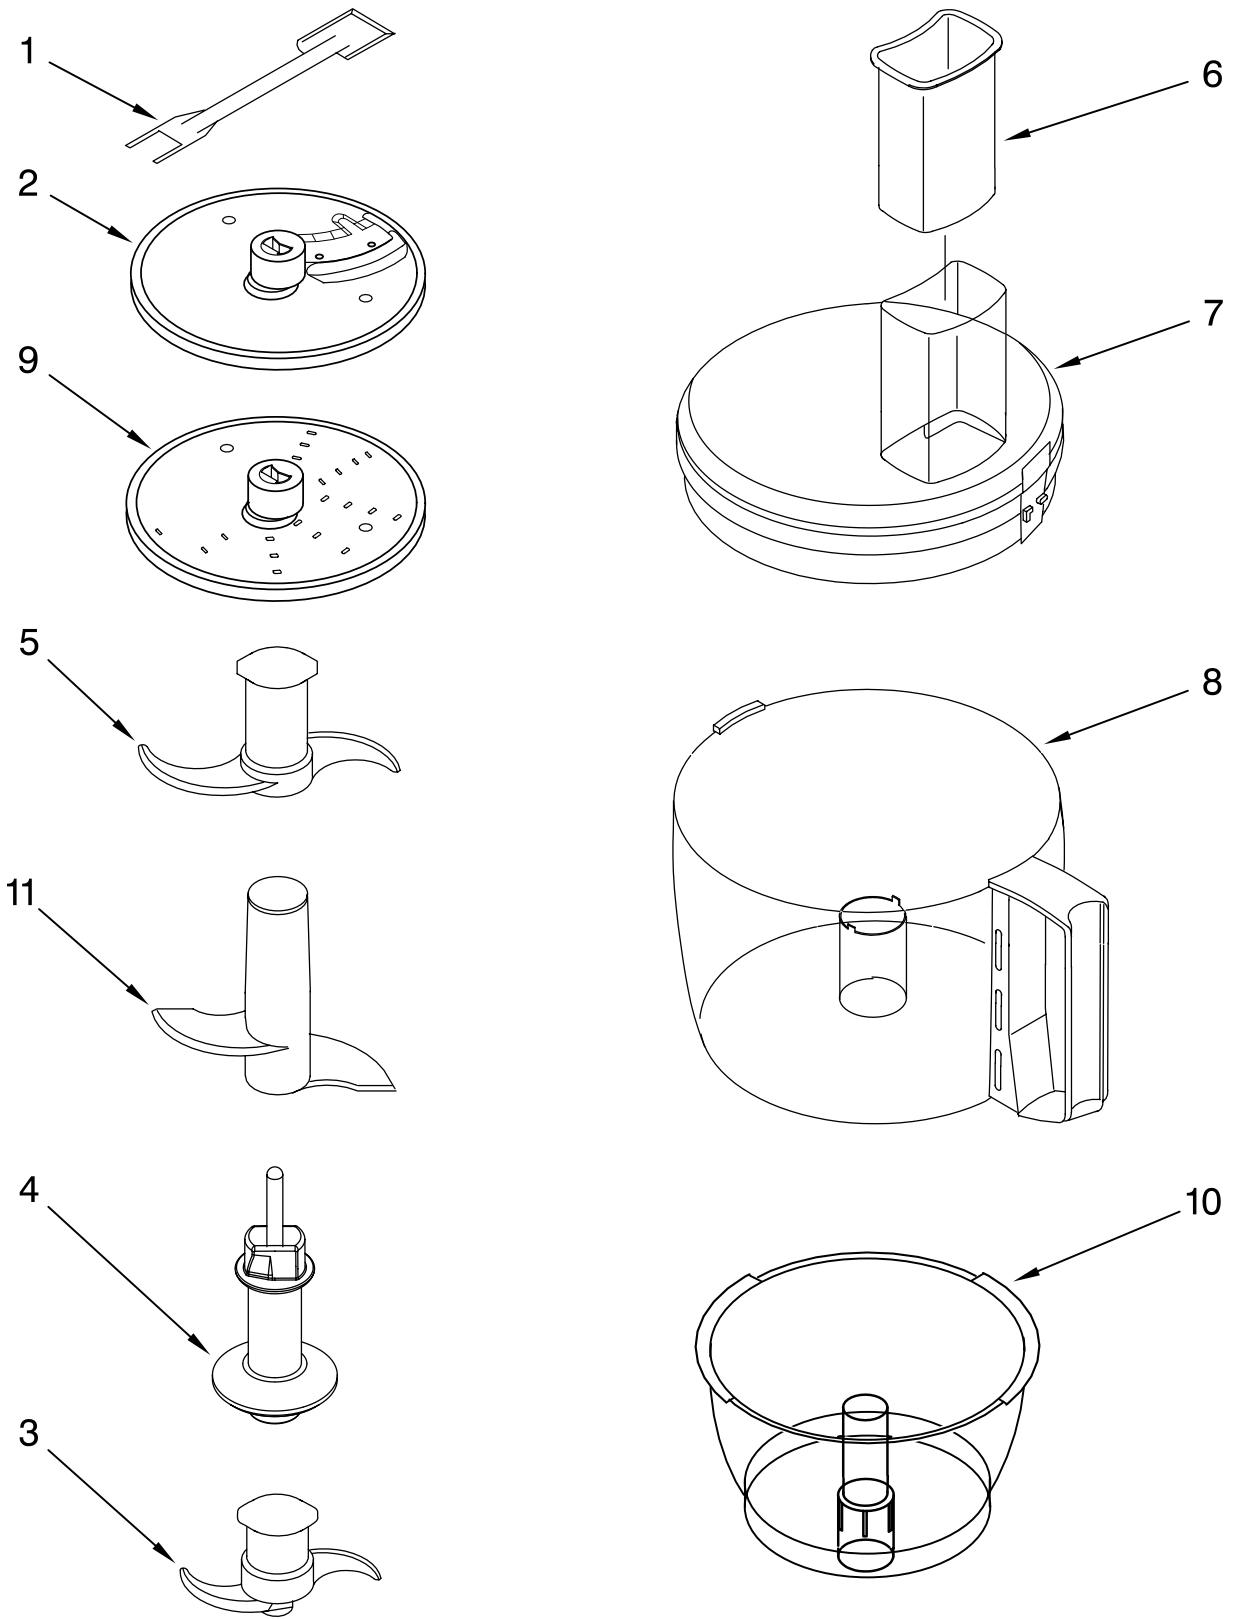

Illus. No.	Part No.	DESCRIPTION
1		Literature Parts
	8212411	Use & Care, Trilin
	8212140	Repair Parts List
2	8211850	Sleeve, Motor Shaft
3	8211828	Seal, Oil
4		Housing, Motor
	8212184	White
	8212238	Onyx Black
	8212236	Empire Red
	8212285	Gloss Cinnamon
	8212284	Blue Willow
	W10159620	Buttercup
5	8211610	Clamp, Cable
6	8211731	Screw, Clamp
7	8212186	Motor, Sheet Metal
8	8212188	Grommet, Motor
9		Base, Housing
	8212183	White
	8212190	Onyx Black
	8212187	Empire Red
	8212283	Gloss Cinnamon
	8212282	Blue Willow
	W10159621	Buttercup
10		Cover, Screw
	8212185	White
	8212193	Onyx Black
	8212191	Empire Red
	8212287	Gloss Cinnamon
	8212286	Blue Willow
	W10159622	Buttercup
11	8211829	Screw, Motor Locking
12	8211848	Bezel, Switch Panel
13	8211607	Clip, Capacitor
14	8211847	Overlay, Panel Switch Assy
15	8211842	Nameplate
16	8211608	Capacitor
17	8212011	Relay & Switch Assembly
18		Foot
	8211844	White
	8211845	Black
19		Cord, Power
	8211856	White
	8211855	Black
20	8211605	Terminal Block
21	8211852	Cover, Terminal

FOR ORDERING INFORMATION REFER TO PARTS PRICE LIST

ATTACHMENT PARTS

For Models: KFP740__1, 4KFP740__1

FOR ORDERING INFORMATION REFER TO PARTS PRICE LIST

ATTACHMENT PARTS

For Models: KFP740__1, 4KFP740__1

Illus. No.	Part No.	DESCRIPTION
1	8211760	Spatula
2		Disc, Slicing
	8211929	2 mm
3	8212012	Mini Blade
4	8211858	Adapter, Shaft & Disc
5	8212013	Blade, Multipurpose
6	8212035	Pusher, Food
7	8212029	Cover, Work Bowl
8		Bowl, Work
	8211939	White
	8212044	Onyx Black
	W10159632	Empire Red
	W10159633	Gloss Cinnamon
	W10159634	Blue Willow
	W10159635	Buttercup
9		Disc, Shredding
	8211933	4 mm
10	8211926	Bowl, Mini
11	8212015	Blade, Dough