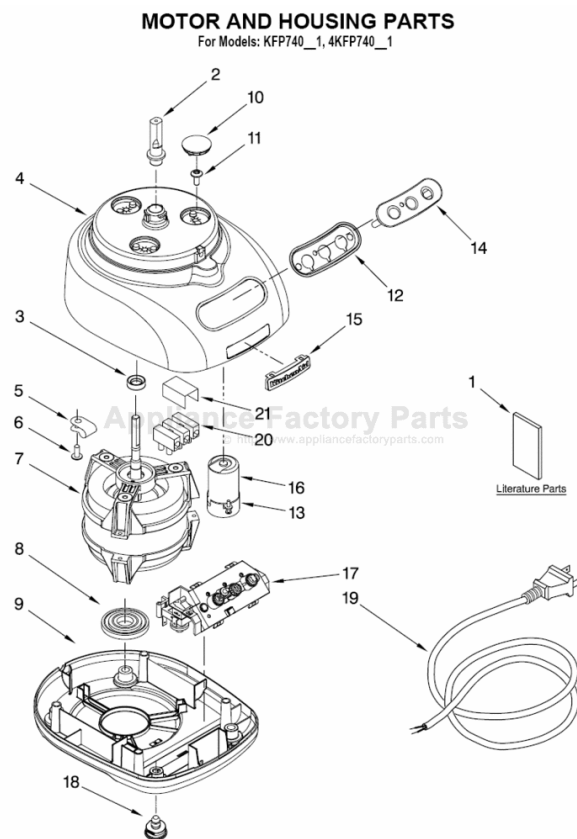

[Find Your KITCHENAID Small Appliance Parts - Select From 538 Models](#)

----- Manual continues below -----