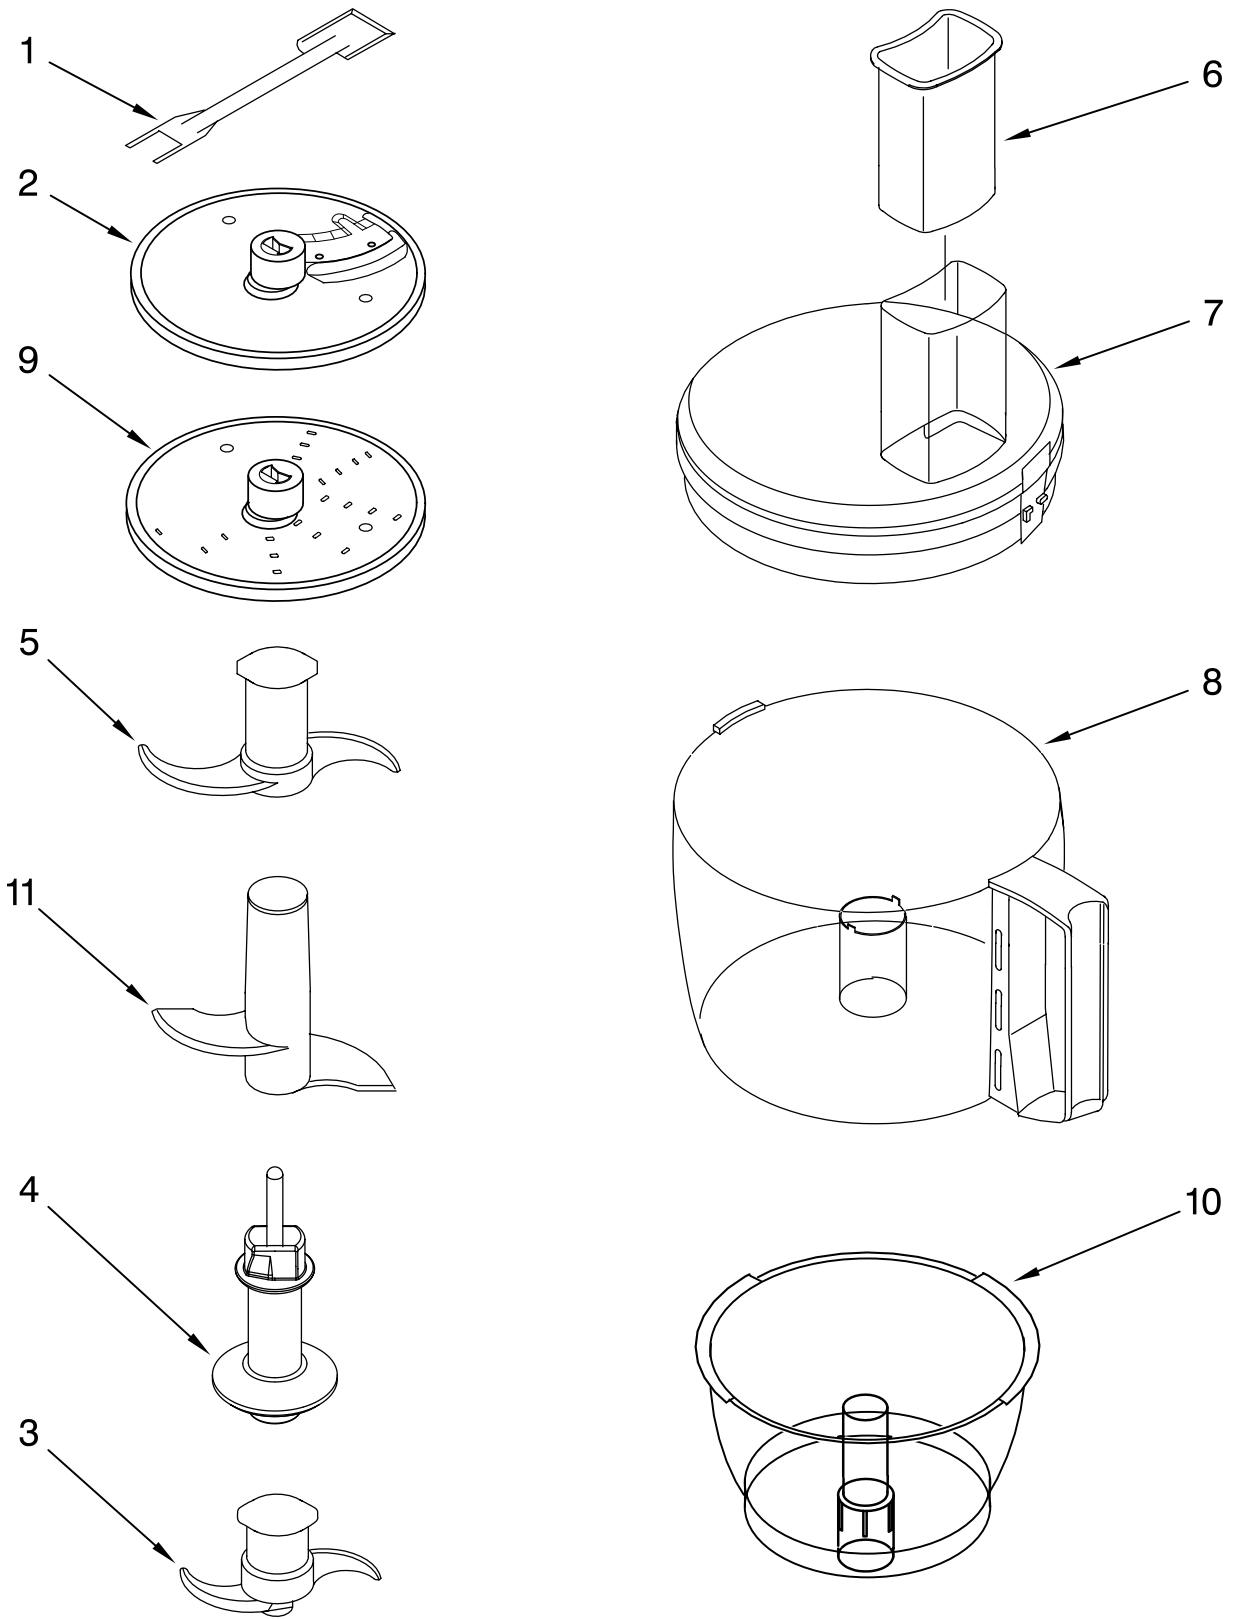

ATTACHMENT PARTS

For Models: KFP740__1, 4KFP740__1

FOR ORDERING INFORMATION REFER TO PARTS PRICE LIST

ATTACHMENT PARTS

For Models: KFP740__1, 4KFP740__1

Illus. No.	Part No.	DESCRIPTION
1	8211760	Spatula
2		Disc, Slicing
	8211929	2 mm
3	8212012	Mini Blade
4	8211858	Adapter, Shaft & Disc
5	8212013	Blade, Multipurpose
6	8212035	Pusher, Food
7	8212029	Cover, Work Bowl
8		Bowl, Work
	8211939	White
	8212044	Onyx Black
	W10159632	Empire Red
	W10159633	Gloss Cinnamon
	W10159634	Blue Willow
	W10159635	Buttercup
9		Disc, Shredding
	8211933	4 mm
10	8211926	Bowl, Mini
11	8212015	Blade, Dough

OPTIONAL PARTS NOT ILLUSTRATED

8212034	Accessory Box
8212025	Citrus Extractor
8211925	Whip, Egg (9-Cup)
8211927	Lid, Mini Bowl
8211928	Bowl, Chef's
	Disc, Slicing
8211930	4 mm
8211931	6 mm
	Disc, Shredding
8211932	2 mm
8211934	6 mm
8211935	Disc, Julienne
8211936	Disc, Grating Parmesan/Ice
8211937	Disc, Cutting French Fry
8211938	Rack, Disc

FOR ORDERING INFORMATION REFER TO PARTS PRICE LIST