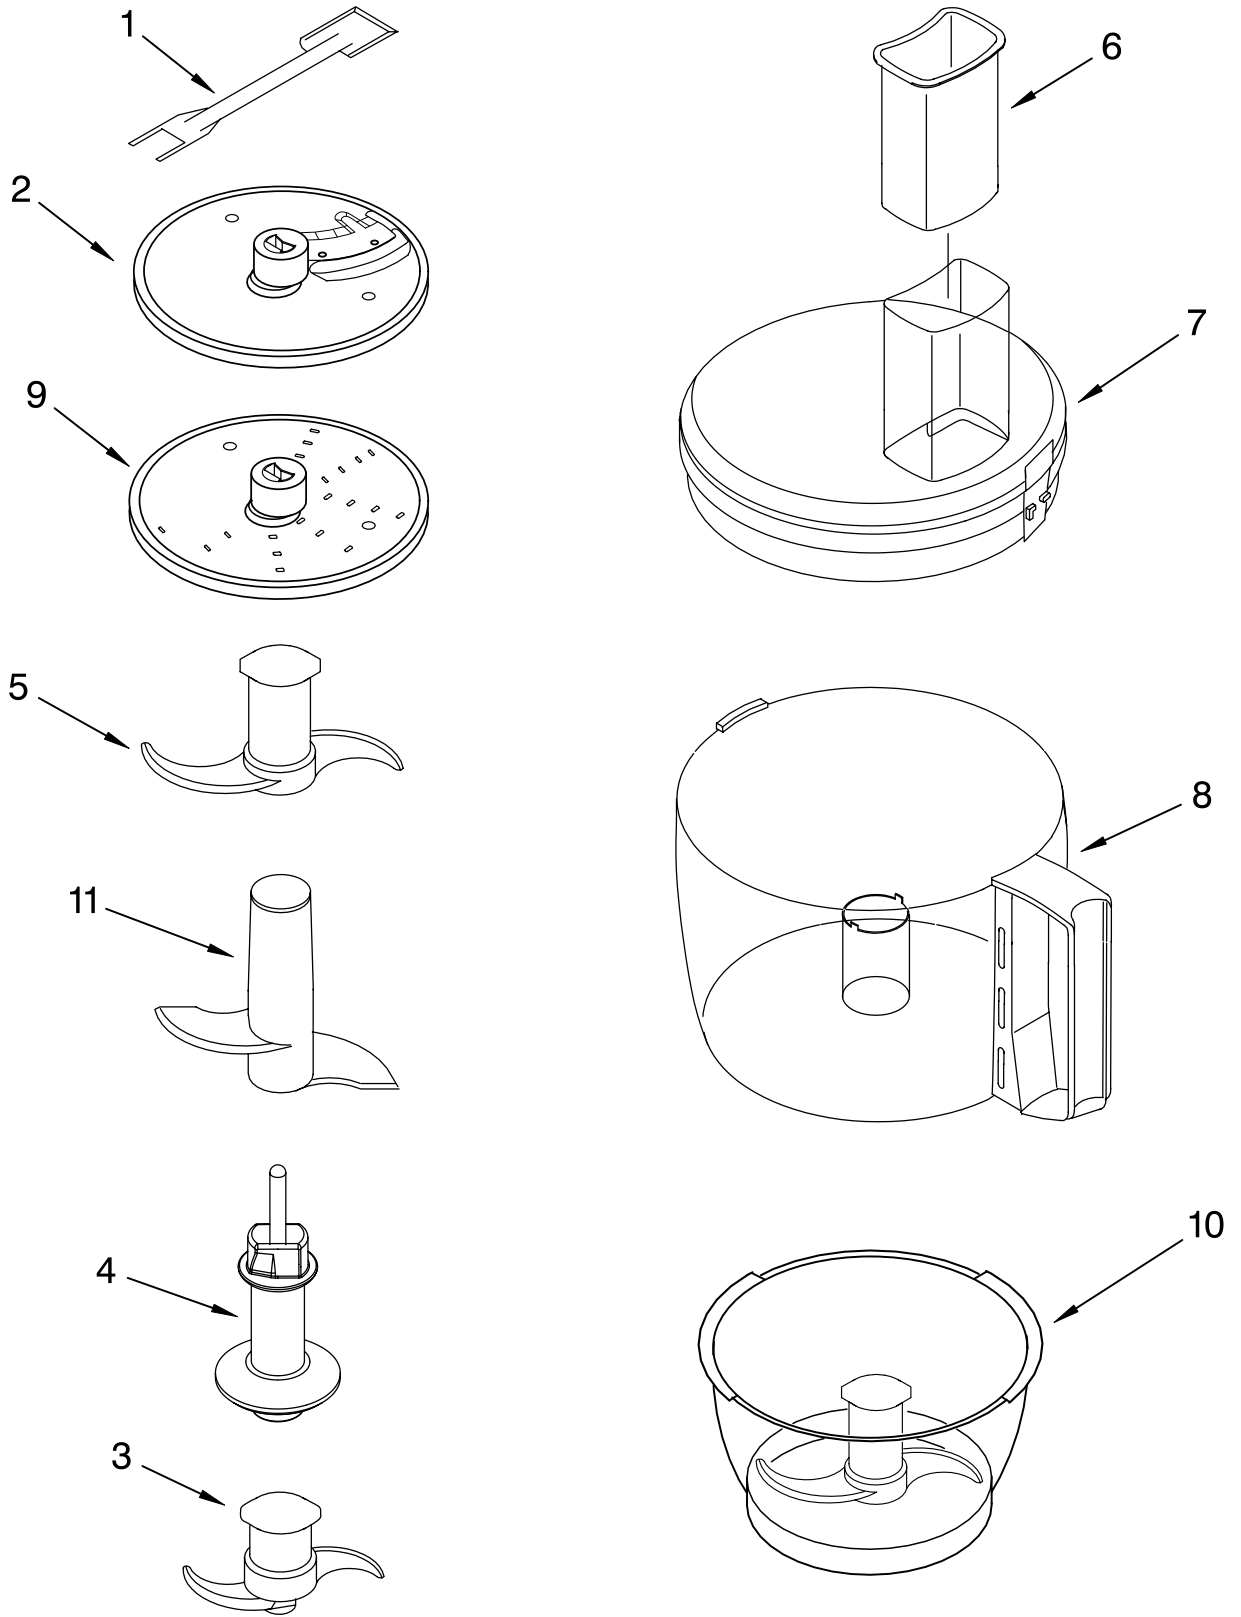

ATTACHMENT PARTS

For Models: KFP740__0, 4KFP740__0

FOR ORDERING INFORMATION REFER TO PARTS PRICE LIST

ATTACHMENT PARTS

For Models: KFP740__0, 4KFP740__0

Illus. No.	Part No.	DESCRIPTION
1	8211760	Spatula
2		Disc, Slicing
	8211929	2 mm
3	8212012	Mini Blade
4	8211858	Adapter, Shaft & Disc
5	8212013	Blade, Multipurpose
6	8212035	Pusher, Food
7	8212029	Cover, Work Bowl
8		Bowl, Work
	8211939	White
	8212044	Black
9		Disc, Shredding
	8211933	4 mm
10	8211926	Bowl, Mini
11	8212015	Blade, Dough

OPTIONAL PARTS NOT ILLUSTRATED

8212034	Accessory Box
8212025	Citrus Extractor
8211925	Whip, Egg (9-Cup)
8211927	Lid, Mini Bowl
8211928	Bowl, Chef's
	Disc, Slicing
8211930	4 mm
8211931	6 mm
	Disc, Shredding
8211932	2 mm
8211934	6 mm
8211935	Disc, Julienne
8211936	Disc, Grating
	Parmesan/Ice
8211937	Disc, Cutting
	French Fry
8211938	Rack, Disc

FOR ORDERING INFORMATION REFER TO PARTS PRICE LIST