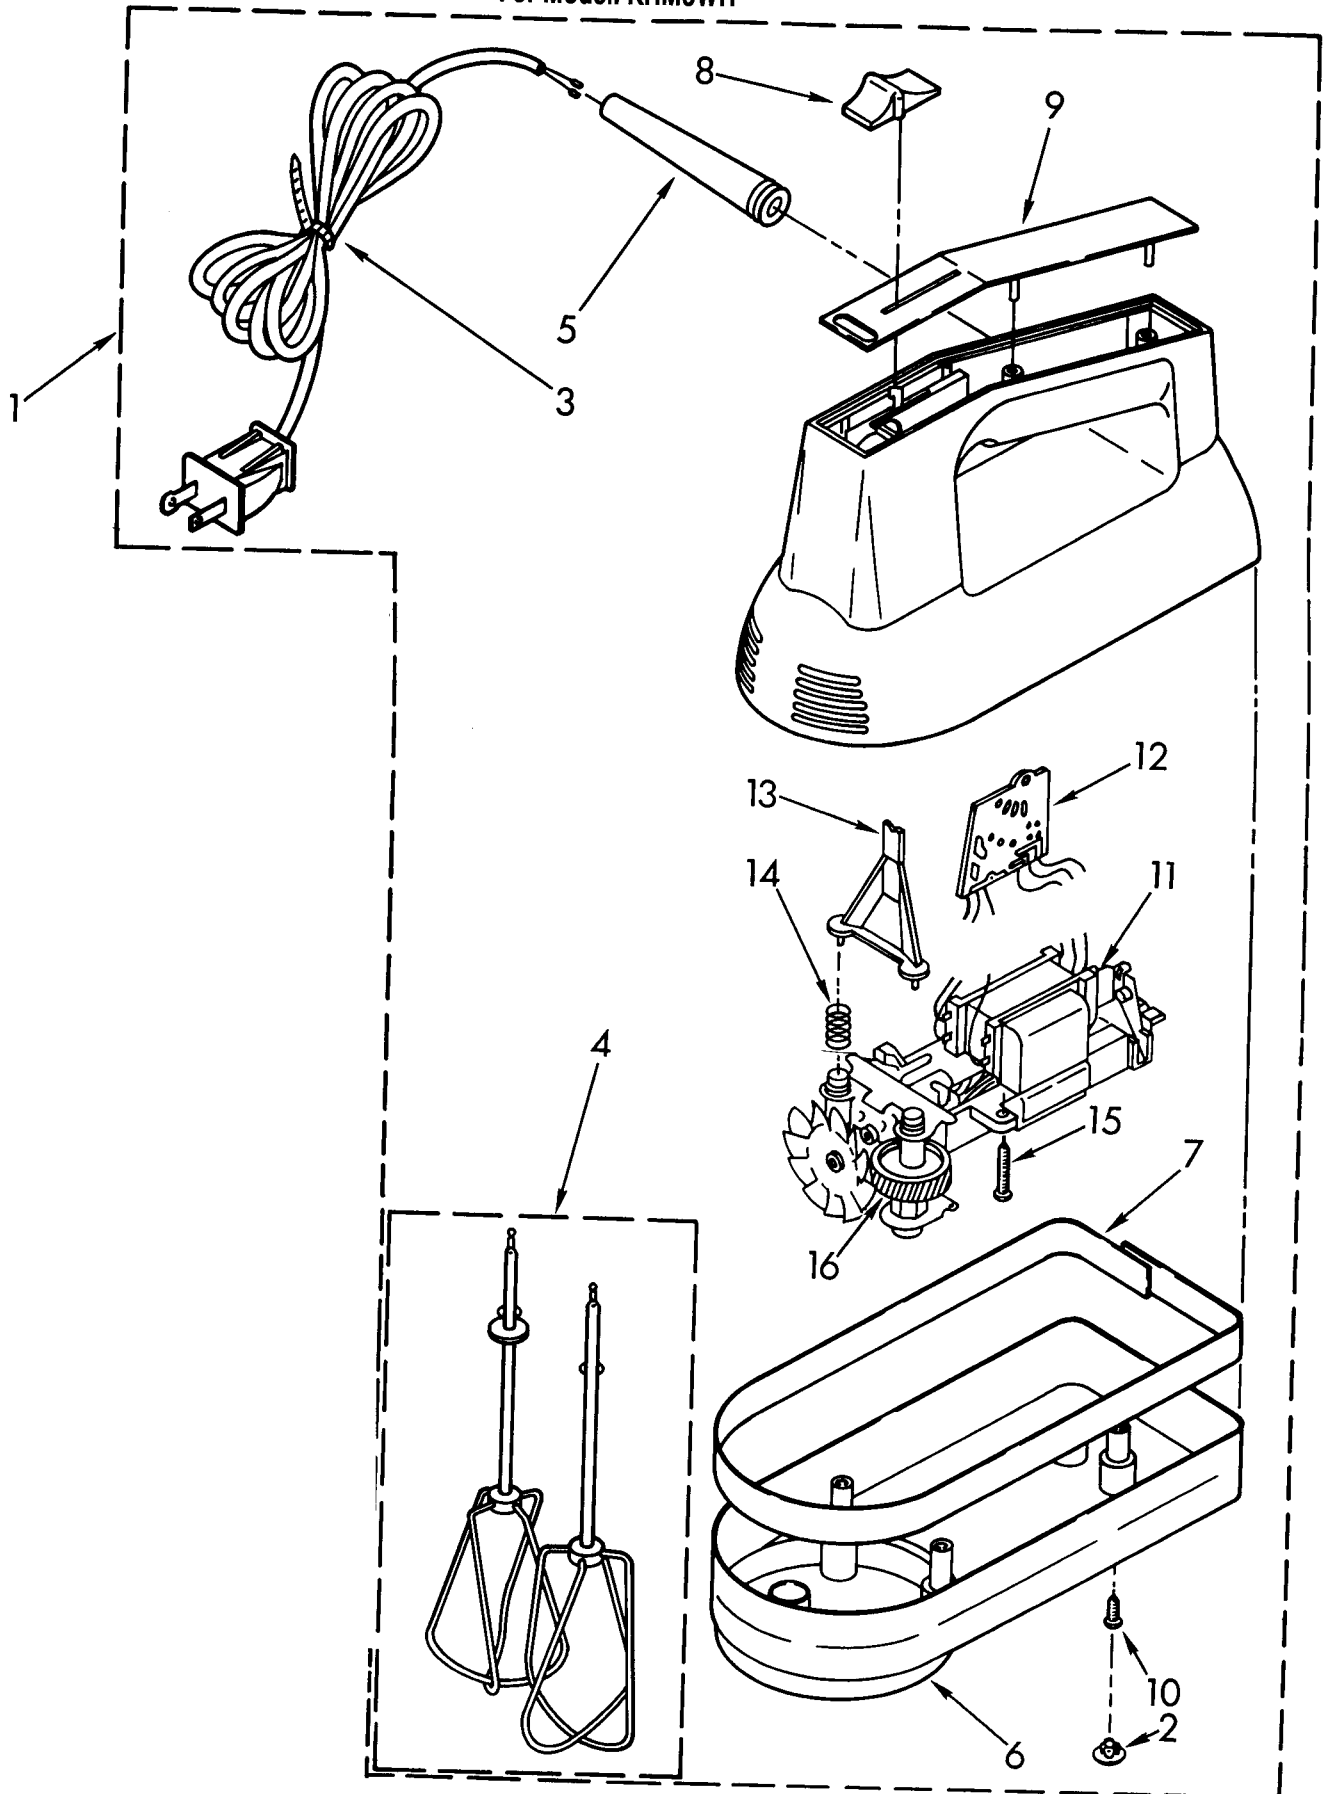

For Model: KHM3WH

1	4176930	Unit, Complete
2	3181104	Cover, Screw (4)
3	3181105	Cord and Plug Assembly
4	3181106	Turbo-Beater Pak Inc's Rt & Lt
5	3181107	Sleeve, Power Cord
6	3181108	Cover, Lower Housing (Includes No. 2)
7	3181109	Trim Band (Silver)
8	3181112	Knob, Speed Control
9	3181113	Insert, Handle (3-Speed)
10	3181125	Screw (4) #6-19 x 1 1/4
11	3181129	Motor Asm. W/Wire Leads - 3 Speed
12	3181131	Circuit Board W/Leads - 3 Speed
13	3181133	Ejector
14	3181134	Spring, Ejector
15	3181126	Screw, Motor Mounting
16	4176219	Gear Set