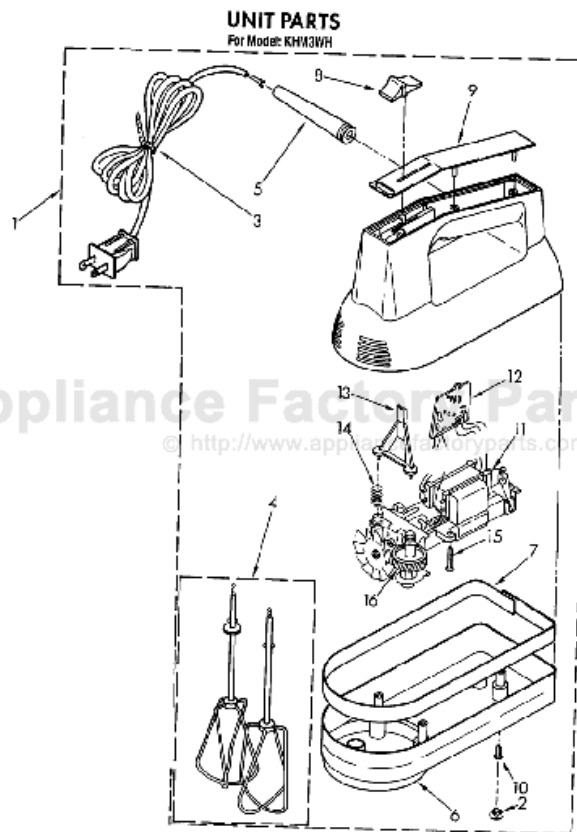

[Find Your KITCHENAID Mixer Parts - Select From 532 Models](#)

----- Manual continues below -----