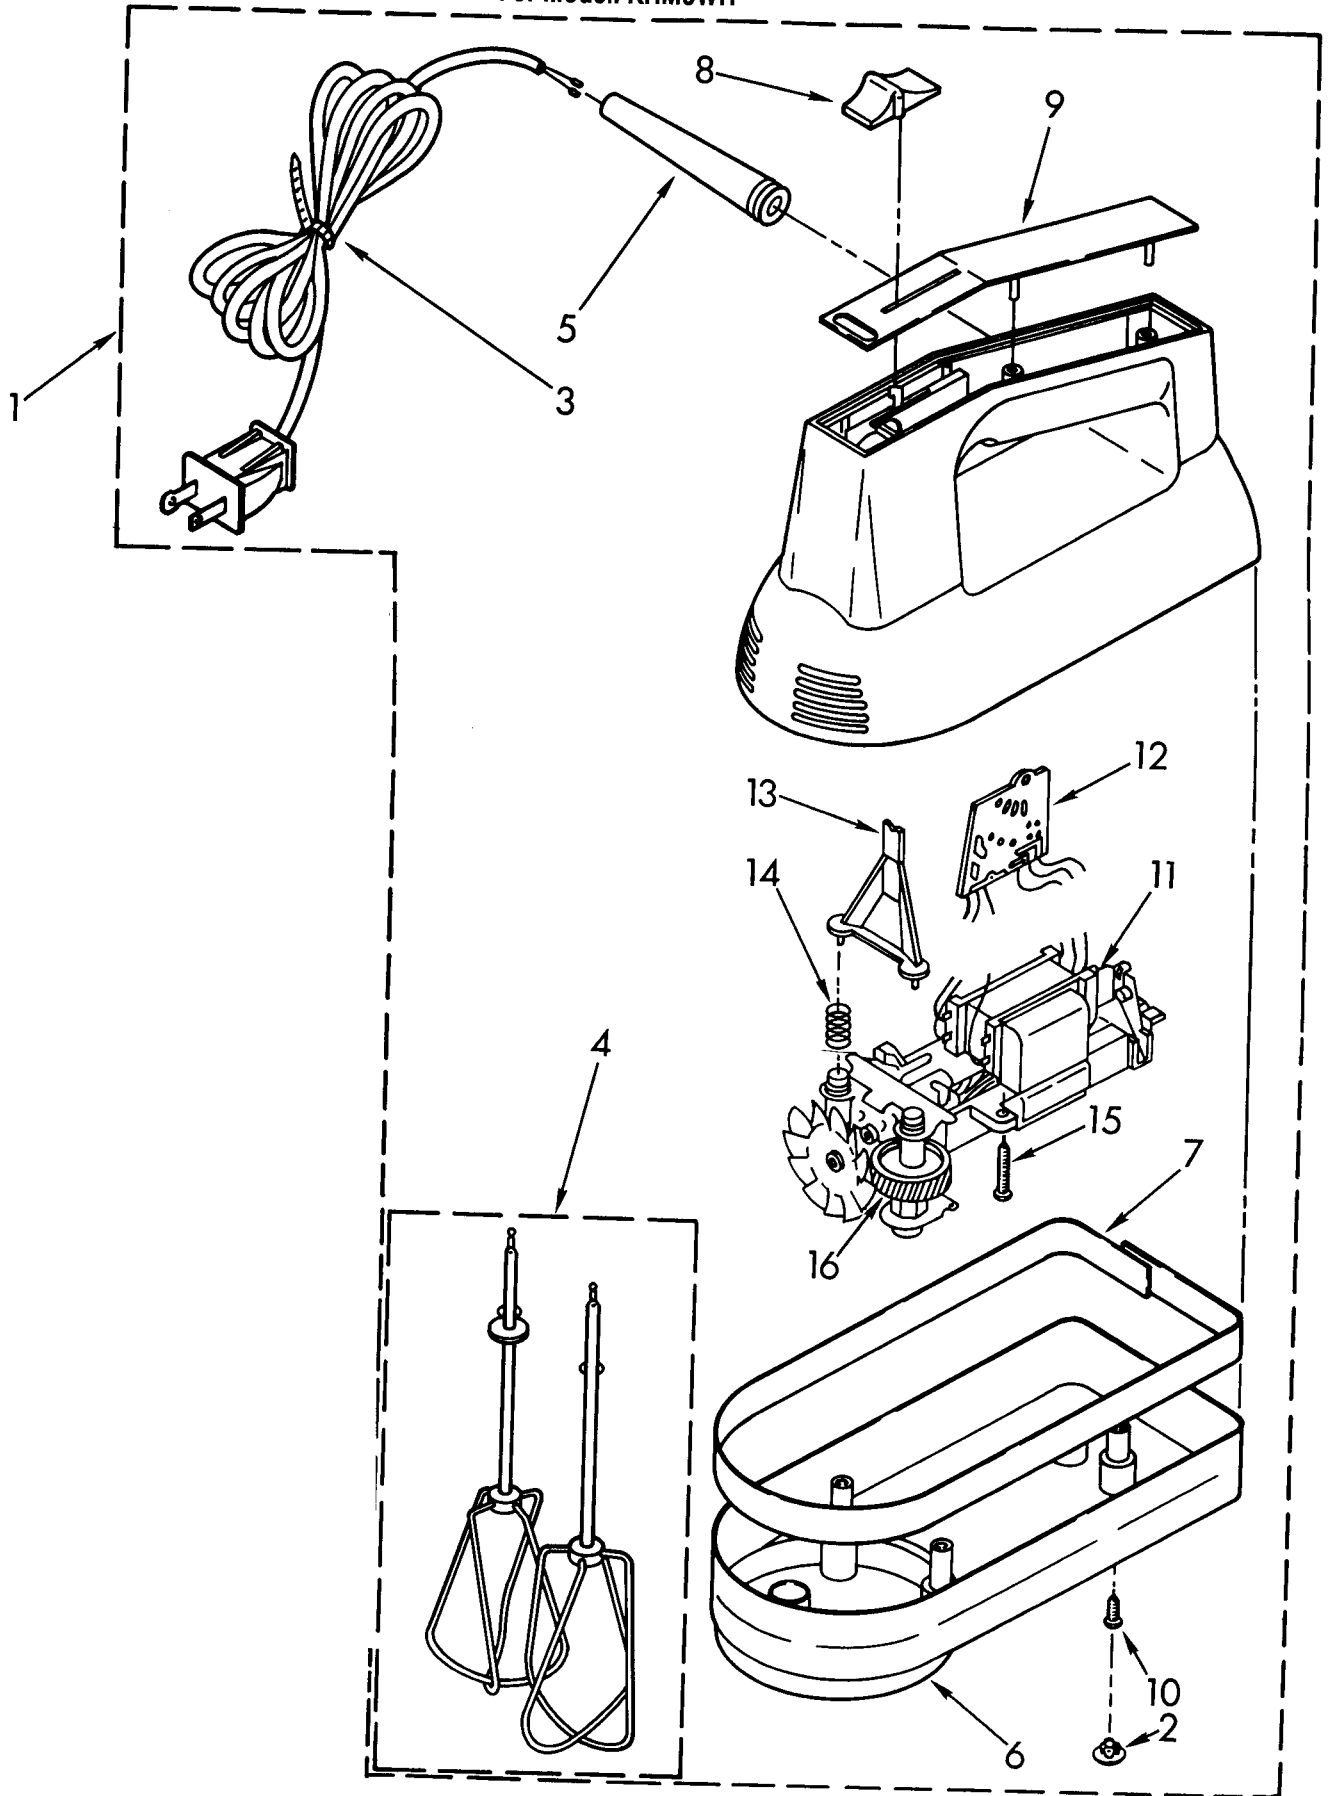

UNIT PARTS

For Model: KHM3WH

1	4176930	Unit, Complete
2	3181104	Cover, Screw (4)
3	3181105	Cord and Plug Assembly
4	3181106	Turbo-Beater Pak Inc's Rt & Lt
5	3181107	Sleeve, Power Cord
6	3181108	Cover, Lower Housing (Includes No. 2)
7	3181109	Trim Band (Silver)
8	3181112	Knob, Speed Control
9	3181113	Insert, Handle (3-Speed)
10	3181125	Screw (4) #6-19 x 1 1/4
11	3181129	Motor Asm. W/Wire Leads - 3 Speed
12	3181131	Circuit Board W/Leads - 3 Speed
13	3181133	Ejector
14	3181134	Spring, Ejector
15	3181126	Screw, Motor Mounting
16	4176219	Gear Set