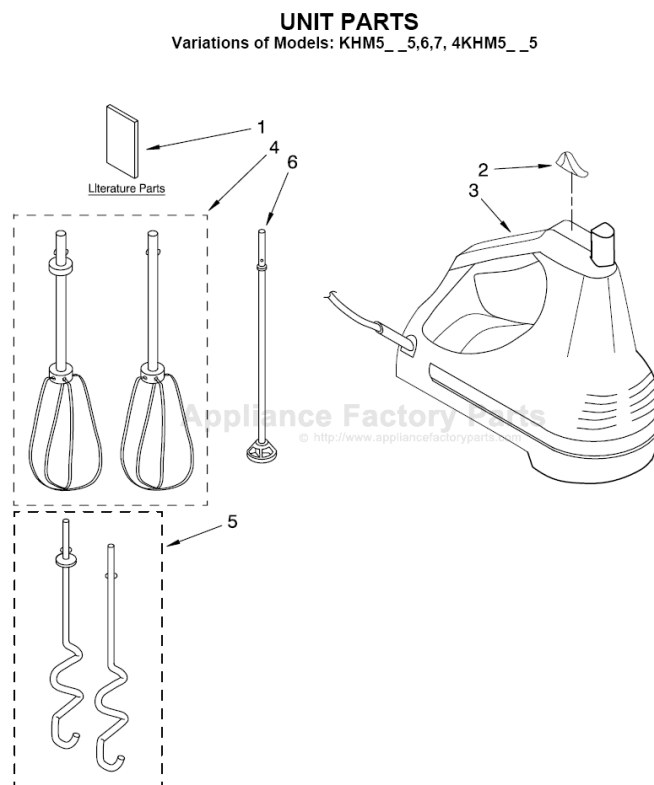

This Owner's Manual is provided and hosted by [Appliance Factory Parts](#).

KITCHENAID KHM5APBU6 Owner's Manual

[Shop genuine replacement parts for KITCHENAID
KHM5APBU6](#)

[Find Your KITCHENAID Mixer Parts - Select From 532 Models](#)

----- Manual continues below -----

PARTS LIST

for

KitchenAid®

5-SPEED HAND MIXER

MODELS:

KHM5TBWH5 (White)
KHM5DHWH5 (White)
KHM5APWH5 (White)
KHM5APOB5 (Onyx Black)
KHM5APER5 (Empire Red)
KHM5APBU5 (Cobalt Blue)
KHM5QWH5 (White)
KHM5QOB5 (Onyx Black)
KHM5QER5 (Empire Red)
KHM5QBU5 (Cobalt Blue)
KHM5APWH6 (White)
KHM5APOB6 (Onyx Black)
KHM5APER6 (Empire Red)
KHM5APBU6 (Cobalt Blue)
KHM5APWH7 (White)
KHM5APOB7 (Onyx Black)
KHM5APER7 (Empire Red)
KHM5APBU7 (Cobalt Blue)
4KHM5TBWH5 (White)
4KHM5DHWH5 (White)

FOR CUSTOMER SATISFACTION ALWAYS USE
FACTORY SPECIFICATION PARTS

UNIT PARTS

Variations of Models: KHM5__5,6,7, 4KHM5__5

Illus. No.	Part No.	DESCRIPTION
1	8212344	Literature Use & Care Guide (Trilingual)
	8212054	Repair Parts List
2	8212342	Knob, Speed Cntrl Gloss Grey Nimbus
	8212343	Storm Grey
3	◆	Mixer, Complete
4	8212348	Beaters, Turbo (Incl. Rt & Lt)
5	8212351	Hooks, Dough (Incl. Rt & Lt)
6	8212341	Rod, Blending