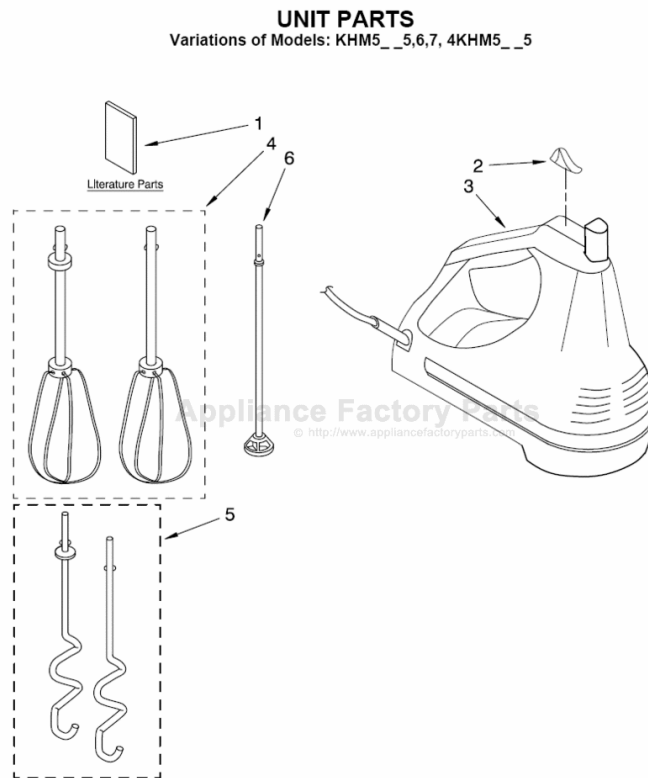

[Find Your KITCHENAID Small Appliance Parts - Select From 538 Models](#)

----- Manual continues below -----

PARTS LIST

for

KitchenAid®

5-SPEED HAND MIXER

MODELS:

KHM5TBWH5 (White)
KHM5DHWH5 (White)
KHM5APWH5 (White)
KHM5APOB5 (Onyx Black)
KHM5APER5 (Empire Red)
KHM5APBU5 (Cobalt Blue)
KHM5QWH5 (White)
KHM5QOB5 (Onyx Black)
KHM5QER5 (Empire Red)
KHM5QBU5 (Cobalt Blue)
KHM5APWH6 (White)
KHM5APOB6 (Onyx Black)
KHM5APER6 (Empire Red)
KHM5APBU6 (Cobalt Blue)
KHM5APWH7 (White)
KHM5APOB7 (Onyx Black)
KHM5APER7 (Empire Red)
KHM5APBU7 (Cobalt Blue)
4KHM5TBWH5 (White)
4KHM5DHWH5 (White)

FOR CUSTOMER SATISFACTION ALWAYS USE
FACTORY SPECIFICATION PARTS

UNIT PARTS

Variations of Models: KHM5__5,6,7, 4KHM5__5

Illus. No.	Part No.	DESCRIPTION
1	8212344	Literature Use & Care Guide (Trilingual)
	8212054	Repair Parts List
2	8212342	Knob, Speed Cntrl Gloss Grey Nimbus
	8212343	Storm Grey
3	◆	Mixer, Complete
4	8212348	Beaters, Turbo (Incl. Rt & Lt)
5	8212351	Hooks, Dough (Incl. Rt & Lt)
6	8212341	Rod, Blending