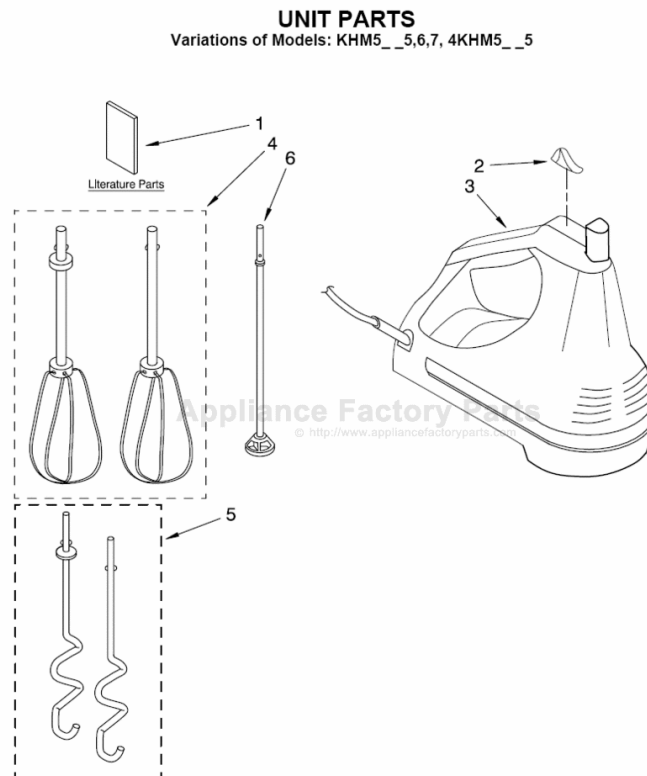

[Find Your KITCHENAID Small Appliance Parts - Select From 538 Models](#)

----- Manual continues below -----

PARTS LIST

for

KitchenAid®

5-SPEED HAND MIXER

MODELS:

KHM5TBWH5 (White)
KHM5DHWH5 (White)
KHM5APWH5 (White)
KHM5APOB5 (Onyx Black)
KHM5APER5 (Empire Red)
KHM5APBU5 (Cobalt Blue)
KHM5QWH5 (White)
KHM5QOB5 (Onyx Black)
KHM5QER5 (Empire Red)
KHM5QBU5 (Cobalt Blue)
KHM5APWH6 (White)
KHM5APOB6 (Onyx Black)
KHM5APER6 (Empire Red)
KHM5APBU6 (Cobalt Blue)
KHM5APWH7 (White)
KHM5APOB7 (Onyx Black)
KHM5APER7 (Empire Red)
KHM5APBU7 (Cobalt Blue)
4KHM5TBWH5 (White)
4KHM5DHWH5 (White)

FOR CUSTOMER SATISFACTION ALWAYS USE
FACTORY SPECIFICATION PARTS

UNIT PARTS

Variations of Models: KHM5__5,6,7, 4KHM5__5

Illus. No.	Part No.	DESCRIPTION
1	8212344	Literature Use & Care Guide (Trilingual)
	8212054	Repair Parts List
2	8212342	Knob, Speed Cntrl Gloss Grey Nimbus
	8212343	Storm Grey
3	◆	Mixer, Complete
4	8212348	Beaters, Turbo (Incl. Rt & Lt)
5	8212351	Hooks, Dough (Incl. Rt & Lt)
6	8212341	Rod, Blending