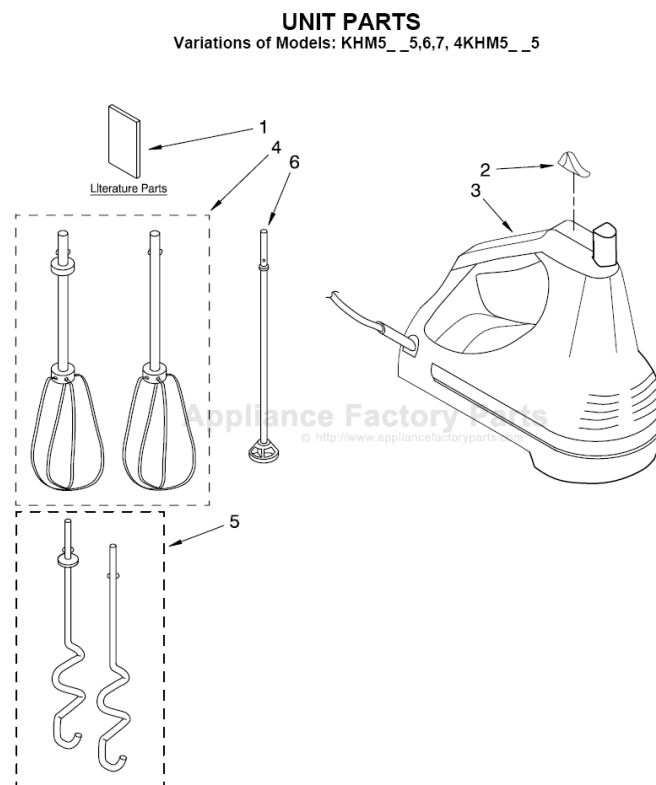

[Find Your KITCHENAID Mixer Parts - Select From 532 Models](#)

----- Manual continues below -----

PARTS LIST

for

KitchenAid®

5-SPEED HAND MIXER

MODELS:

KHM5TBWH5 (White)
KHM5DHWH5 (White)
KHM5APWH5 (White)
KHM5APOB5 (Onyx Black)
KHM5APER5 (Empire Red)
KHM5APBU5 (Cobalt Blue)
KHM5QWH5 (White)
KHM5QOB5 (Onyx Black)
KHM5QER5 (Empire Red)
KHM5QBU5 (Cobalt Blue)
KHM5APWH6 (White)
KHM5APOB6 (Onyx Black)
KHM5APER6 (Empire Red)
KHM5APBU6 (Cobalt Blue)
KHM5APWH7 (White)
KHM5APOB7 (Onyx Black)
KHM5APER7 (Empire Red)
KHM5APBU7 (Cobalt Blue)
4KHM5TBWH5 (White)
4KHM5DHWH5 (White)

FOR CUSTOMER SATISFACTION ALWAYS USE
FACTORY SPECIFICATION PARTS

UNIT PARTS

Variations of Models: KHM5__5,6,7, 4KHM5__5

Illus. No.	Part No.	DESCRIPTION
1	8212344	Literature Use & Care Guide (Trilingual)
	8212054	Repair Parts List
2	8212342	Knob, Speed Cntrl Gloss Grey Nimbus
	8212343	Storm Grey
3	◆	Mixer, Complete
4	8212348	Beaters, Turbo (Incl. Rt & Lt)
5	8212351	Hooks, Dough (Incl. Rt & Lt)
6	8212341	Rod, Blending