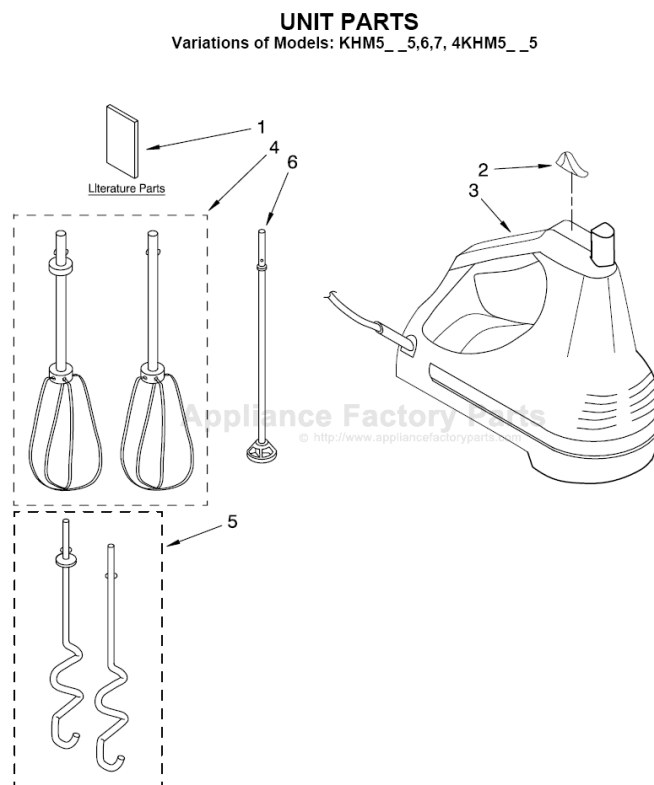

[Find Your KITCHENAID Mixer Parts - Select From 532 Models](#)

----- Manual continues below -----

PARTS LIST

for

KitchenAid®

5-SPEED HAND MIXER

MODELS:

KHM5TBWH5 (White)
KHM5DHWH5 (White)
KHM5APWH5 (White)
KHM5APOB5 (Onyx Black)
KHM5APER5 (Empire Red)
KHM5APBU5 (Cobalt Blue)
KHM5QWH5 (White)
KHM5QOB5 (Onyx Black)
KHM5QER5 (Empire Red)
KHM5QBU5 (Cobalt Blue)
KHM5APWH6 (White)
KHM5APOB6 (Onyx Black)
KHM5APER6 (Empire Red)
KHM5APBU6 (Cobalt Blue)
KHM5APWH7 (White)
KHM5APOB7 (Onyx Black)
KHM5APER7 (Empire Red)
KHM5APBU7 (Cobalt Blue)
4KHM5TBWH5 (White)
4KHM5DHWH5 (White)

FOR CUSTOMER SATISFACTION ALWAYS USE
FACTORY SPECIFICATION PARTS

UNIT PARTS

Variations of Models: KHM5__5,6,7, 4KHM5__5

Illus. No.	Part No.	DESCRIPTION
1	8212344	Literature Use & Care Guide (Trilingual)
	8212054	Repair Parts List
2	8212342	Knob, Speed Cntrl Gloss Grey Nimbus
	8212343	Storm Grey
3	◆	Mixer, Complete
4	8212348	Beaters, Turbo (Incl. Rt & Lt)
5	8212351	Hooks, Dough (Incl. Rt & Lt)
6	8212341	Rod, Blending