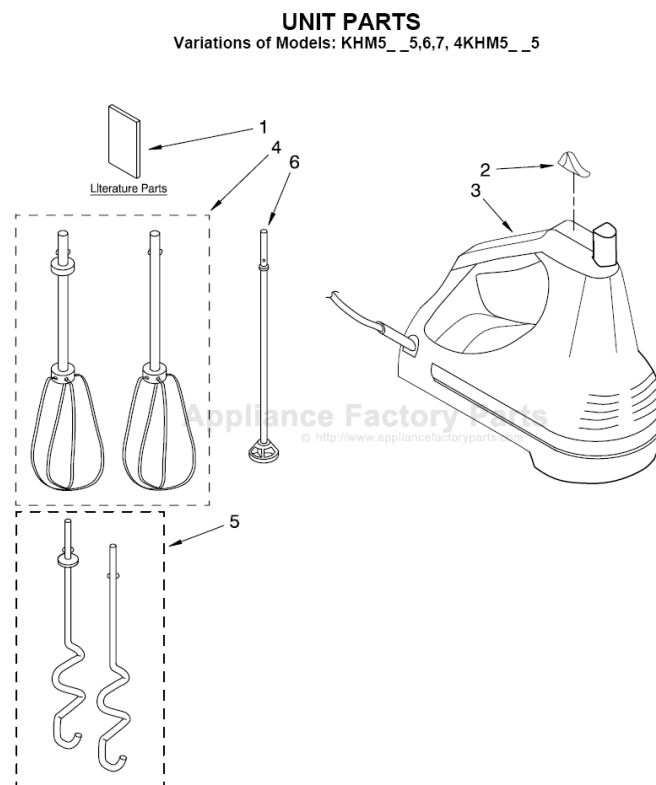

This Owner's Manual is provided and hosted by [Appliance Factory Parts](#).

KITCHENAID KHM5QER5 Owner's Manual

[Shop genuine replacement parts for KITCHENAID
KHM5QER5](#)

[Find Your KITCHENAID Mixer Parts - Select From 532 Models](#)

----- Manual continues below -----

PARTS LIST

for

KitchenAid®

5-SPEED HAND MIXER

MODELS:

KHM5TBWH5 (White)
KHM5DHWH5 (White)
KHM5APWH5 (White)
KHM5APOB5 (Onyx Black)
KHM5APER5 (Empire Red)
KHM5APBU5 (Cobalt Blue)
KHM5QWH5 (White)
KHM5QOB5 (Onyx Black)
KHM5QER5 (Empire Red)
KHM5QBU5 (Cobalt Blue)
KHM5APWH6 (White)
KHM5APOB6 (Onyx Black)
KHM5APER6 (Empire Red)
KHM5APBU6 (Cobalt Blue)
KHM5APWH7 (White)
KHM5APOB7 (Onyx Black)
KHM5APER7 (Empire Red)
KHM5APBU7 (Cobalt Blue)
4KHM5TBWH5 (White)
4KHM5DHWH5 (White)

FOR CUSTOMER SATISFACTION ALWAYS USE
FACTORY SPECIFICATION PARTS

UNIT PARTS

Variations of Models: KHM5__5,6,7, 4KHM5__5

Illus. No.	Part No.	DESCRIPTION
1	8212344	Literature Use & Care Guide (Trilingual)
	8212054	Repair Parts List
2	8212342	Knob, Speed Cntrl Gloss Grey Nimbus
	8212343	Storm Grey
3	◆	Mixer, Complete
4	8212348	Beaters, Turbo (Incl. Rt & Lt)
5	8212351	Hooks, Dough (Incl. Rt & Lt)
6	8212341	Rod, Blending