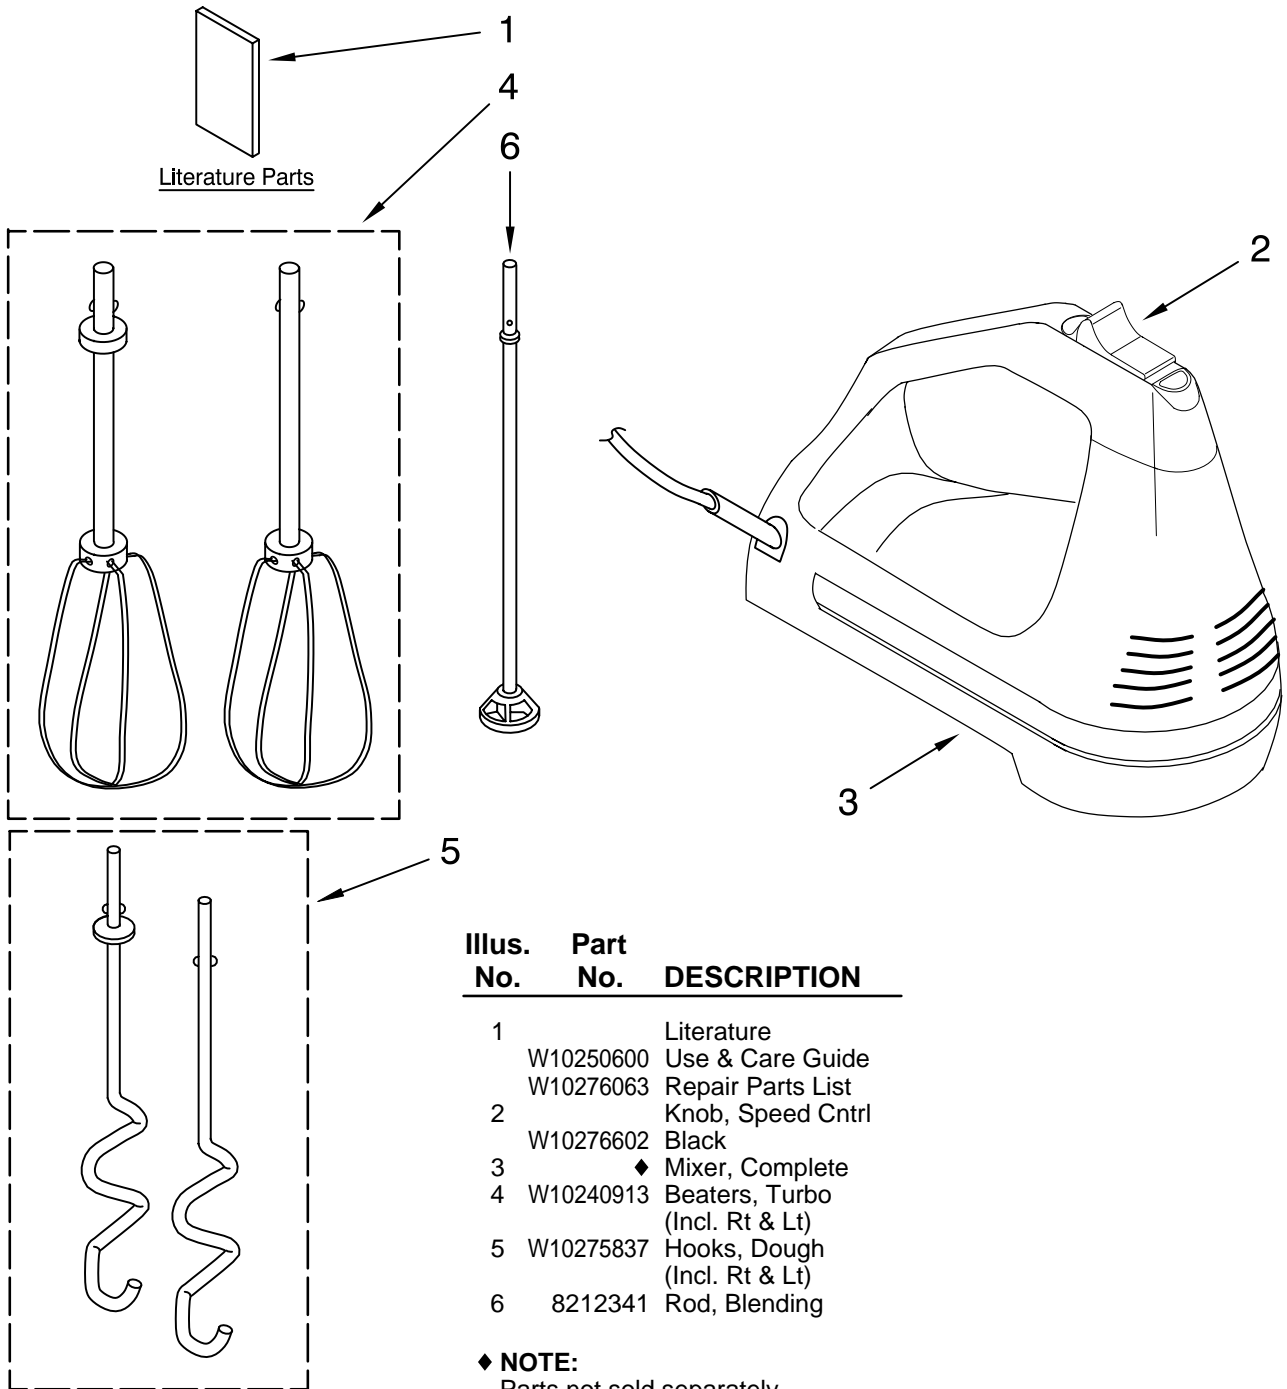

Illus. No.	Part No.	DESCRIPTION
1		Literature
	W10250600	Use & Care Guide
	W10276063	Repair Parts List
2		Knob, Speed Cntrl
	W10276602	Black
3		◆ Mixer, Complete
4	W10240913	Beaters, Turbo (Incl. Rt & Lt)
5	W10275837	Hooks, Dough (Incl. Rt & Lt)
6	8212341	Rod, Blending