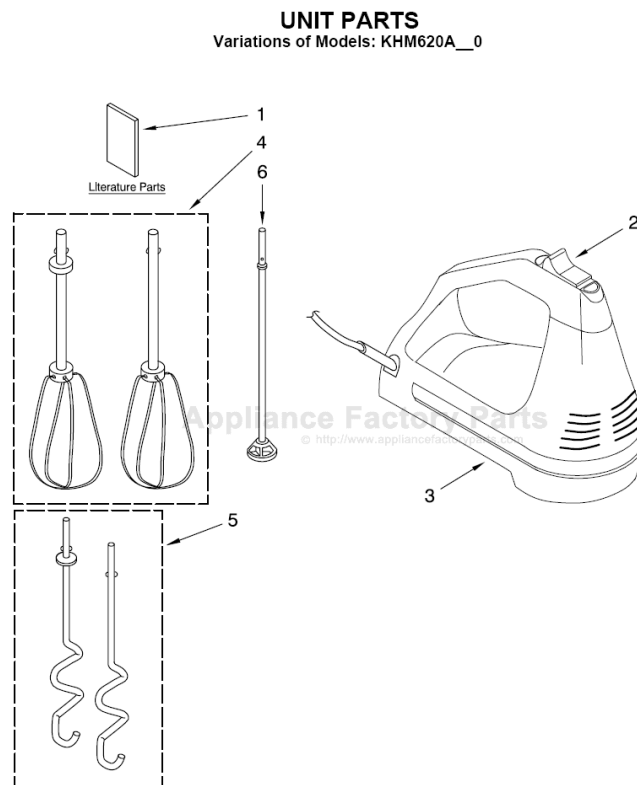

[Find Your KITCHENAID Mixer Parts - Select From 532 Models](#)

----- Manual continues below -----

PARTS LIST

for

KitchenAid®

6-SPEED HAND MIXER

ARCHITECT SERIES

MODELS

Illus. No.	Part No.	DESCRIPTION
1		Literature
	W10250600	Use & Care Guide
	W10276063	Repair Parts List
2		Knob, Speed Cntrl
	W10276602	Black
3		◆ Mixer, Complete
4	W10240913	Beaters, Turbo (Incl. Rt & Lt)
5	W10275837	Hooks, Dough (Incl. Rt & Lt)
6	8212341	Rod, Blending