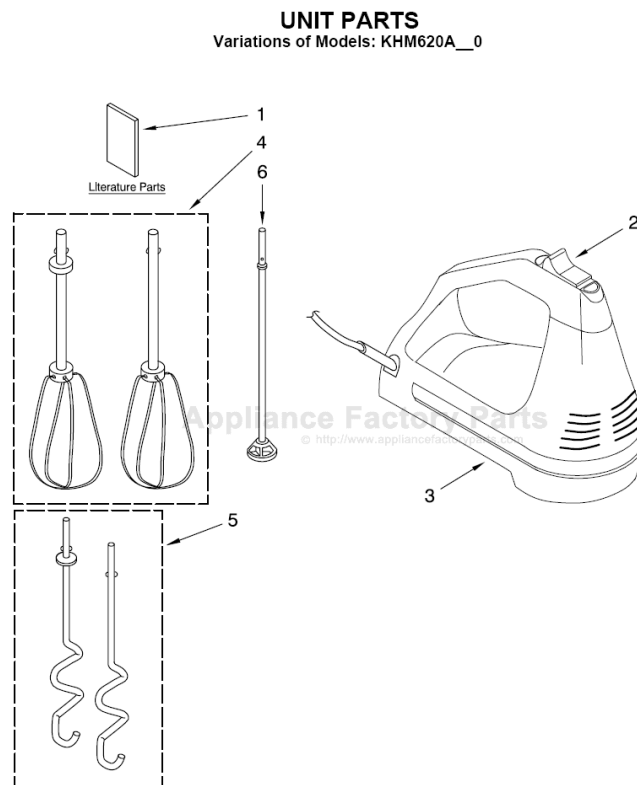

This Owner's Manual is provided and hosted by [Appliance Factory Parts](#).

KITCHENAID KHM620AERO Owner's Manual

[Shop genuine replacement parts for KITCHENAID
KHM620AERO](#)

[Find Your KITCHENAID Mixer Parts - Select From 532 Models](#)

----- Manual continues below -----

PARTS LIST

for

KitchenAid®

6-SPEED HAND MIXER

ARCHITECT SERIES

MODELS

KHM620ACS0 (Cocoa Silver)
KHM620AWH0 (White)
KHM620AER0 (Empire Red)

FOR CUSTOMER SATISFACTION ALWAYS USE
FACTORY SPECIFICATION PARTS

KITCHENAID

ST. JOSEPH MICHIGAN 49085

UNIT PARTS

Variations of Models: KHM620A__0

Illus. No.	Part No.	DESCRIPTION
1	W10250600	Literature Use & Care Guide
	W10276063	Repair Parts List
2	W10276602	Knob, Speed Cntrl Black
3	◆	Mixer, Complete
4	W10240913	Beaters, Turbo (Incl. Rt & Lt)
5	W10275837	Hooks, Dough (Incl. Rt & Lt)
6	8212341	Rod, Blending