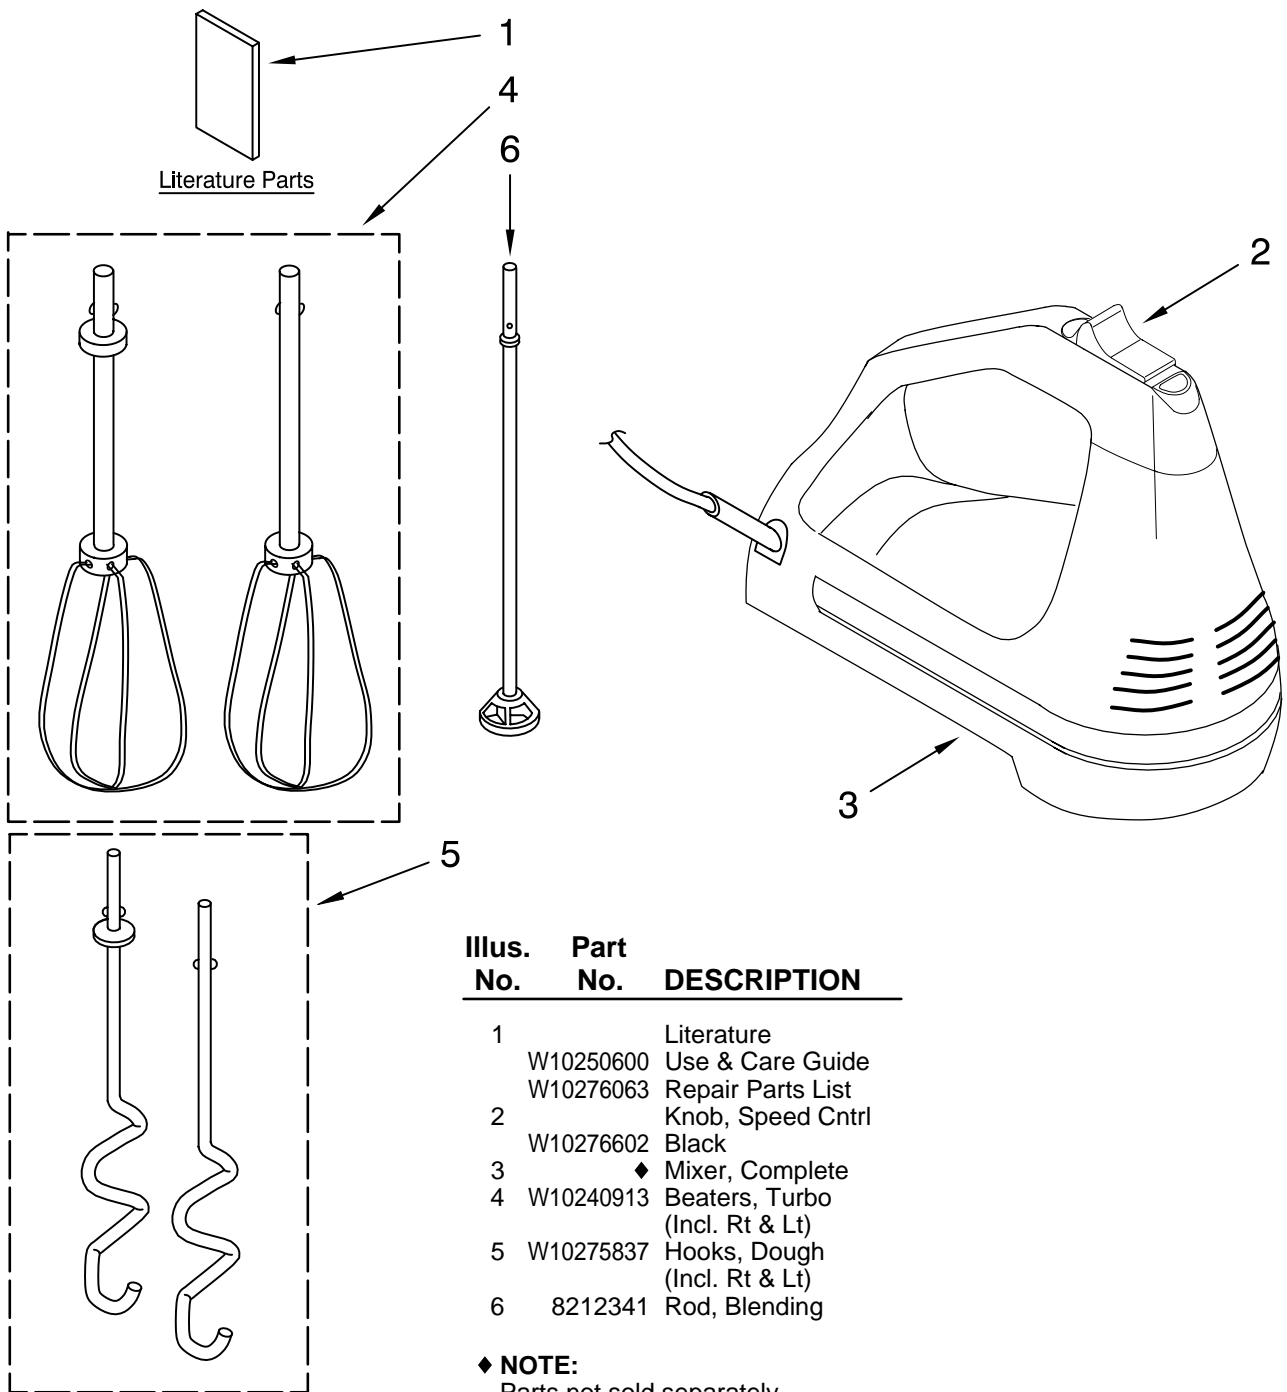

FOR CUSTOMER SATISFACTION ALWAYS USE
FACTORY SPECIFICATION PARTS

KITCHENAID

ST. JOSEPH MICHIGAN 49085

UNIT PARTS

Variations of Models: KHM620A__0

Illus. No.	Part No.	DESCRIPTION
1	W10250600	Literature Use & Care Guide
	W10276063	Repair Parts List
2	W10276602	Knob, Speed Cntrl Black
3	◆	Mixer, Complete
4	W10240913	Beaters, Turbo (Incl. Rt & Lt)
5	W10275837	Hooks, Dough (Incl. Rt & Lt)
6	8212341	Rod, Blending