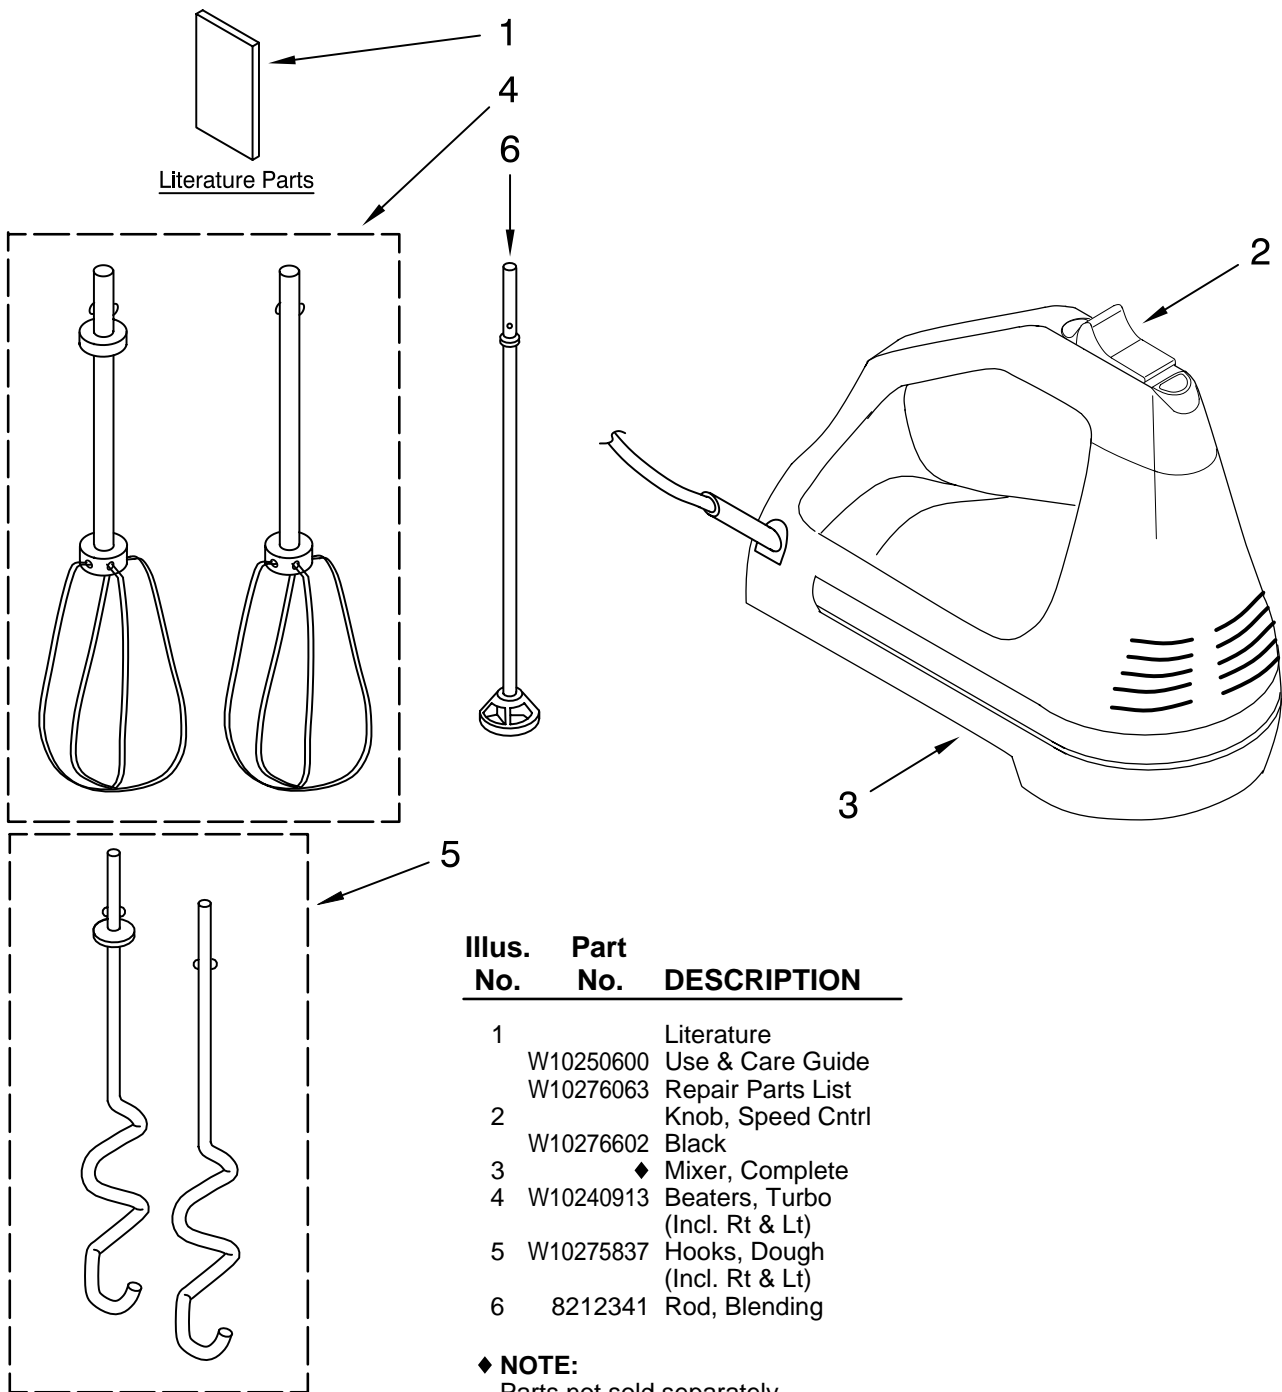

Illus. No.	Part No.	DESCRIPTION
1	W10250600	Literature Use & Care Guide
	W10276063	Repair Parts List
2	W10276602	Knob, Speed Cntrl Black
3	◆	Mixer, Complete
4	W10240913	Beaters, Turbo (Incl. Rt & Lt)
5	W10275837	Hooks, Dough (Incl. Rt & Lt)
6	8212341	Rod, Blending