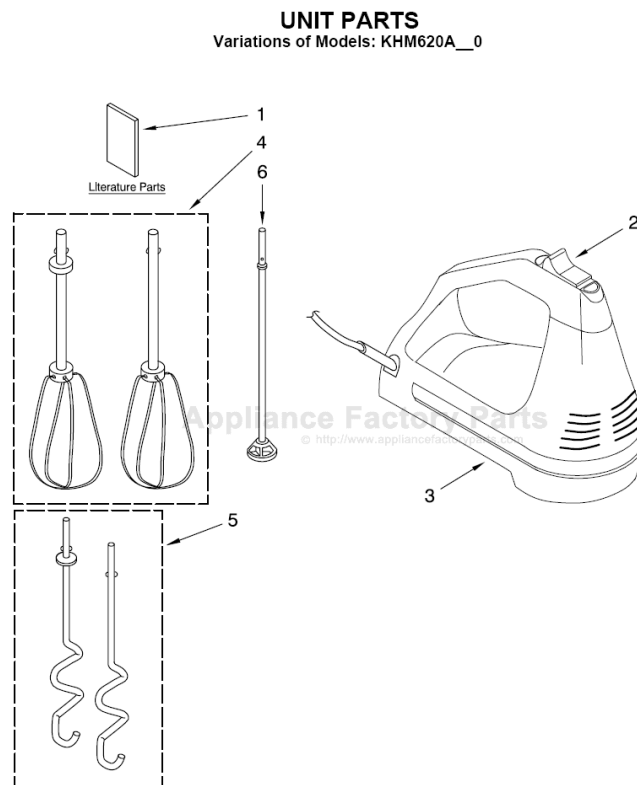

[Find Your KITCHENAID Mixer Parts - Select From 532 Models](#)

----- Manual continues below -----

PARTS LIST

for

KitchenAid®

6-SPEED HAND MIXER

ARCHITECT SERIES

MODELS

Illus. No.	Part No.	DESCRIPTION
1	W10250600	Literature Use & Care Guide
	W10276063	Repair Parts List
2	W10276602	Knob, Speed Cntrl Black
3	◆	Mixer, Complete
4	W10240913	Beaters, Turbo (Incl. Rt & Lt)
5	W10275837	Hooks, Dough (Incl. Rt & Lt)
6	8212341	Rod, Blending