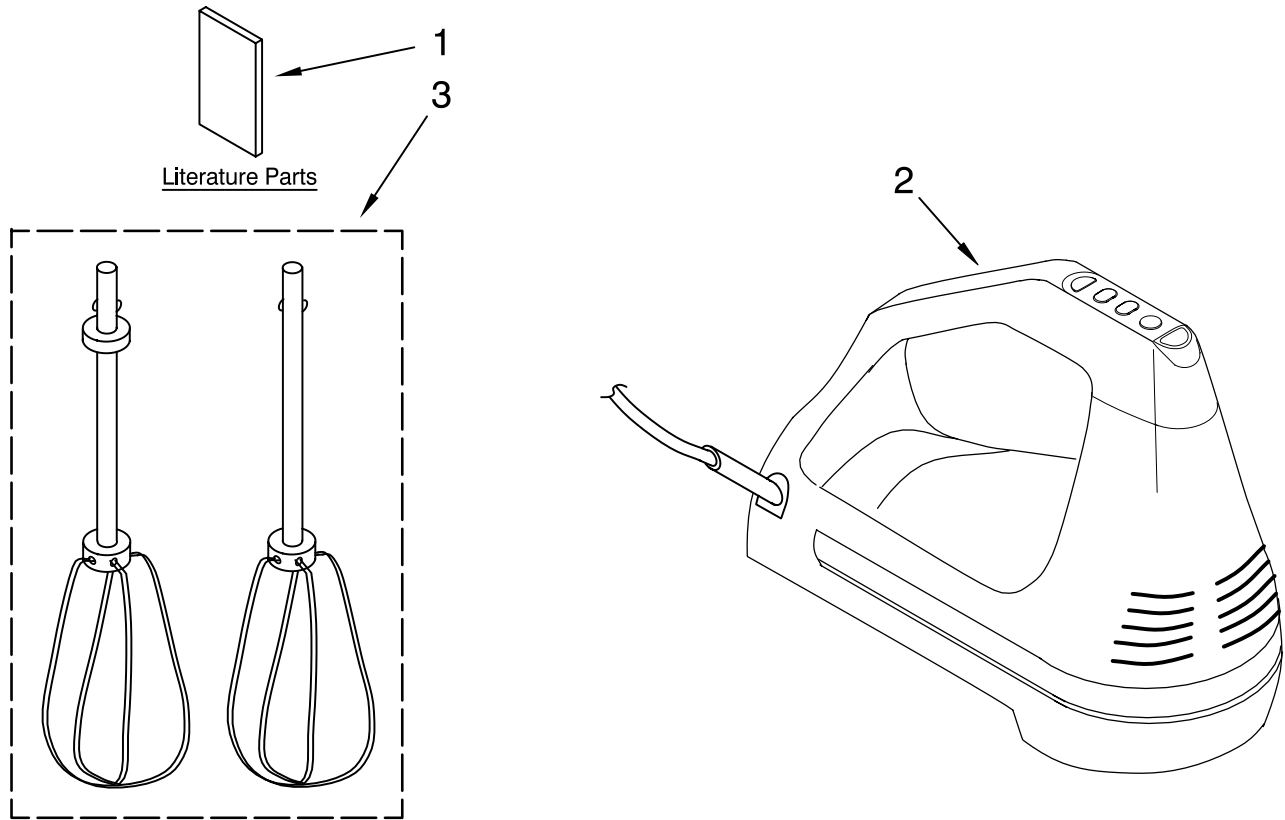

PARTS LIST

for

7-SPEED HAND MIXER

ARCHITECT SERIES

MODELS

KHM720ACS0 (Cocoa Silver)
KHM720ACA0 (Candy Apple)
KHM720AWH0 (White)
KHM720AER0 (Empire Red)

FOR CUSTOMER SATISFACTION ALWAYS USE
FACTORY SPECIFICATION PARTS

Whirlpool CORPORATION

Benton Harbor, Michigan.

UNIT PARTS

Variations of Models: KHM720A__0

Illus. No.	Part No.	DESCRIPTION
1		Literature
	W10250601	Use & Care Guide
	W10276064	Repair Parts List
2		◆ Mixer, Complete
3	W10240913	Beaters, Turbo (Incl. Rt & Lt)