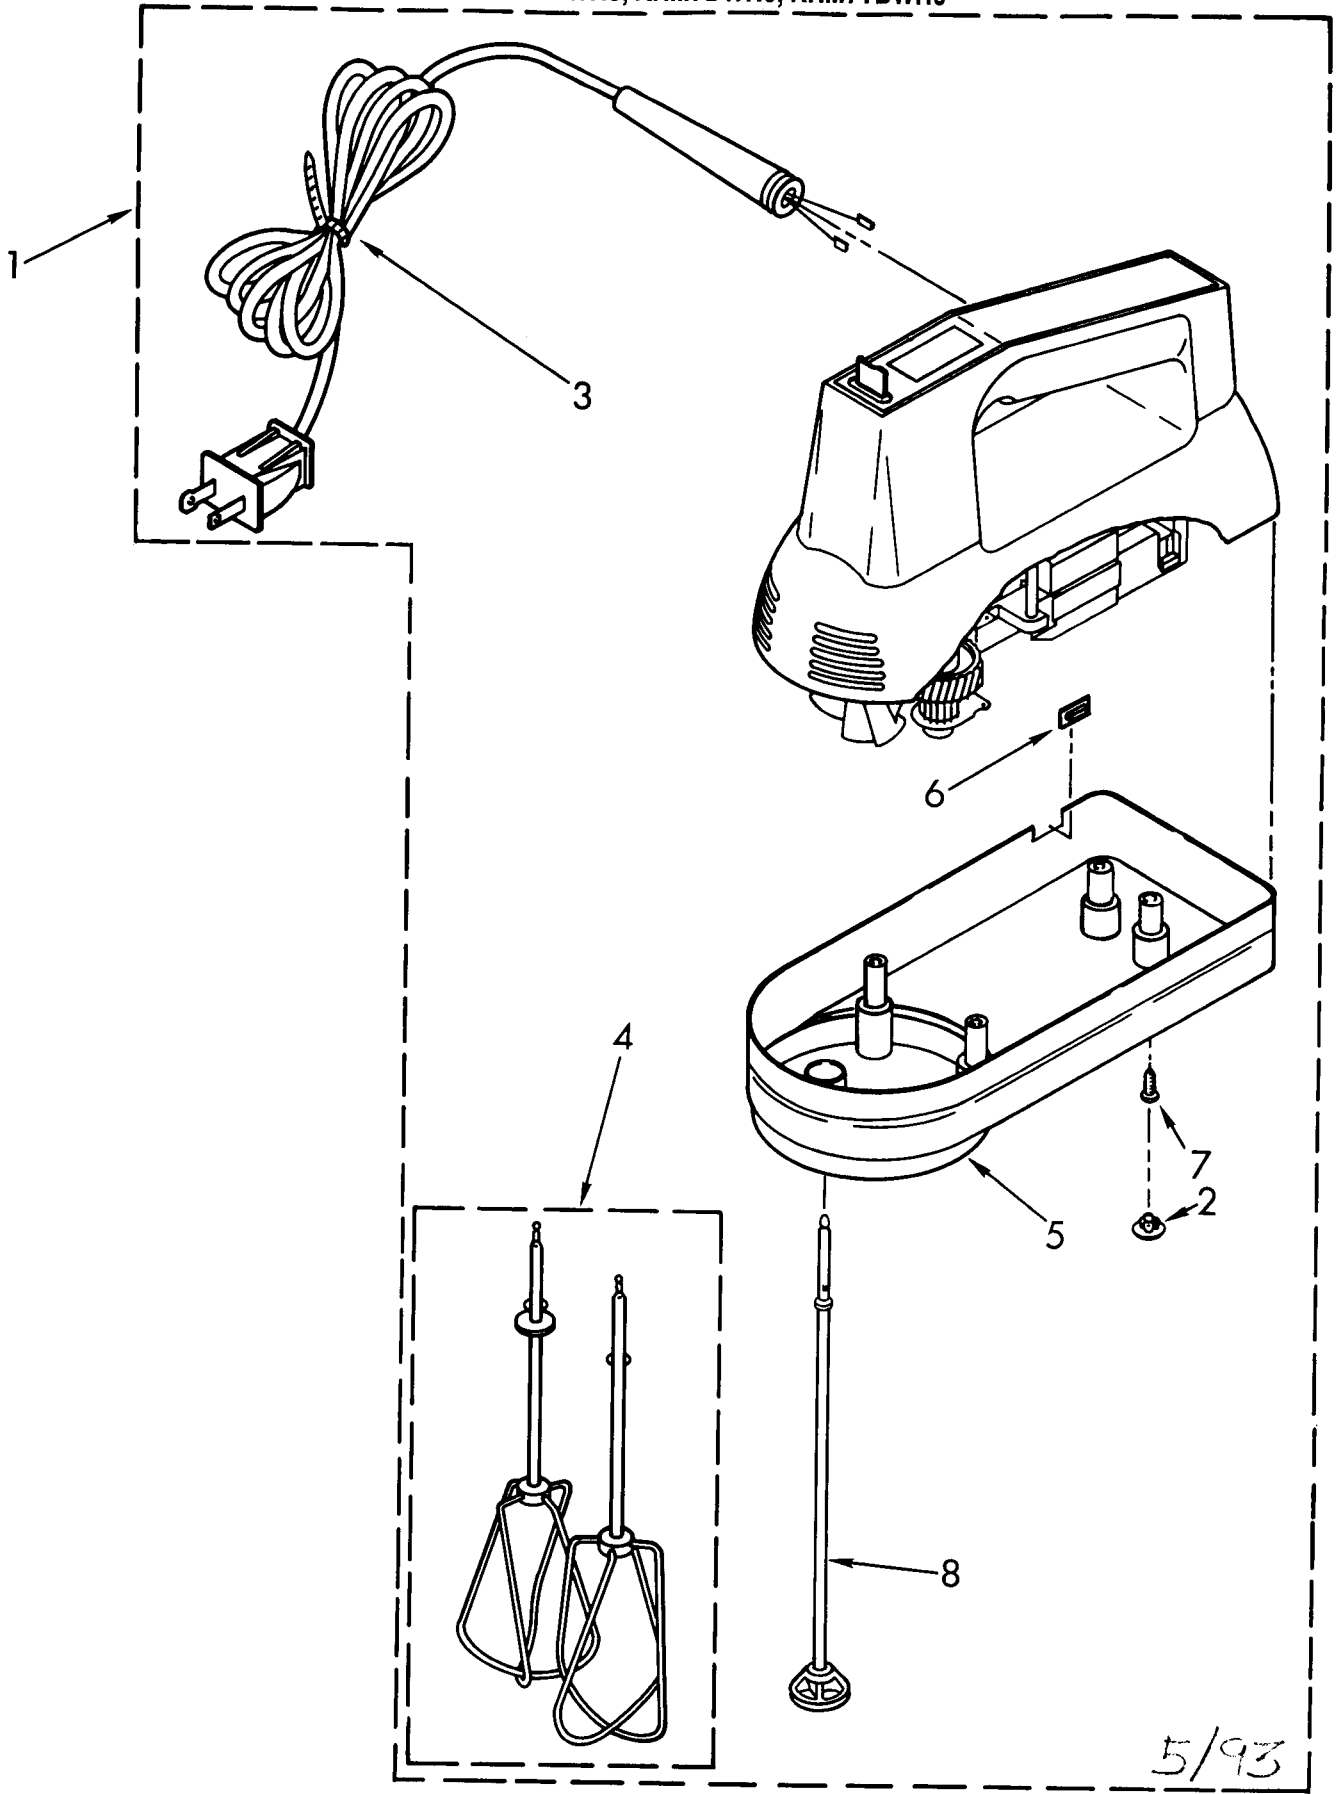

----- Manual continues below -----

KitchenAid

UNIT PARTS

For Models: KHM7TWH0, KHM7DWH0, KHM7TBWH0

5/93

- | | | |
|---|---------|--|
| 1 | 4176932 | Unit, Complete |
| 2 | 3181104 | Cover, Screw (4) |
| 3 | 3181141 | Cord and Plug Assembly |
| 4 | 3181106 | Turbo-Beater Pak Inc's Rt & Lt |
| 5 | 3181139 | Cover, Lower Housing with Black Trim Band (Includes No. 2) |
| 6 | 3181140 | Switch, Off/On Control |
| 7 | 3181125 | Screw (4) #6-19 x 1 1/4 |
| 8 | 3182492 | Blender Rod (Mdl.KHM7TBWHO) |