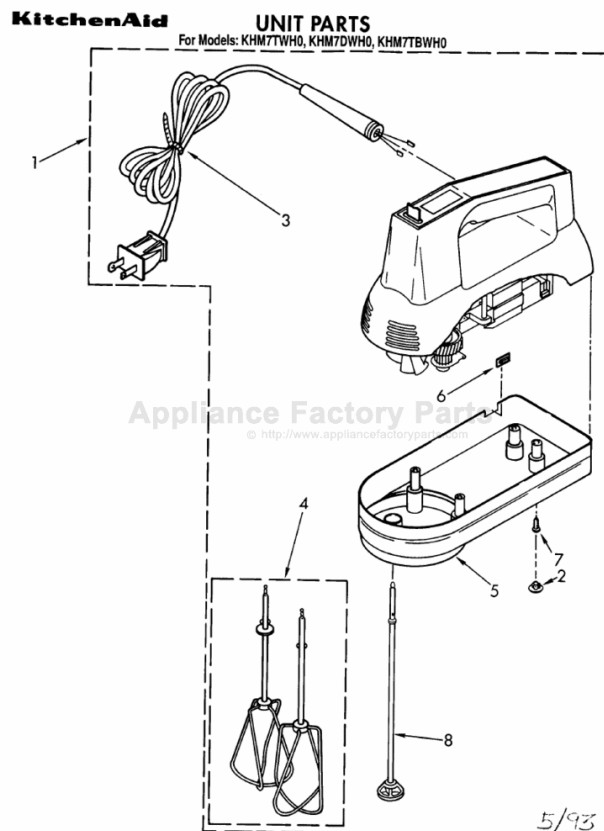

[Find Your KITCHENAID Mixer Parts - Select From 532 Models](#)

----- Manual continues below -----