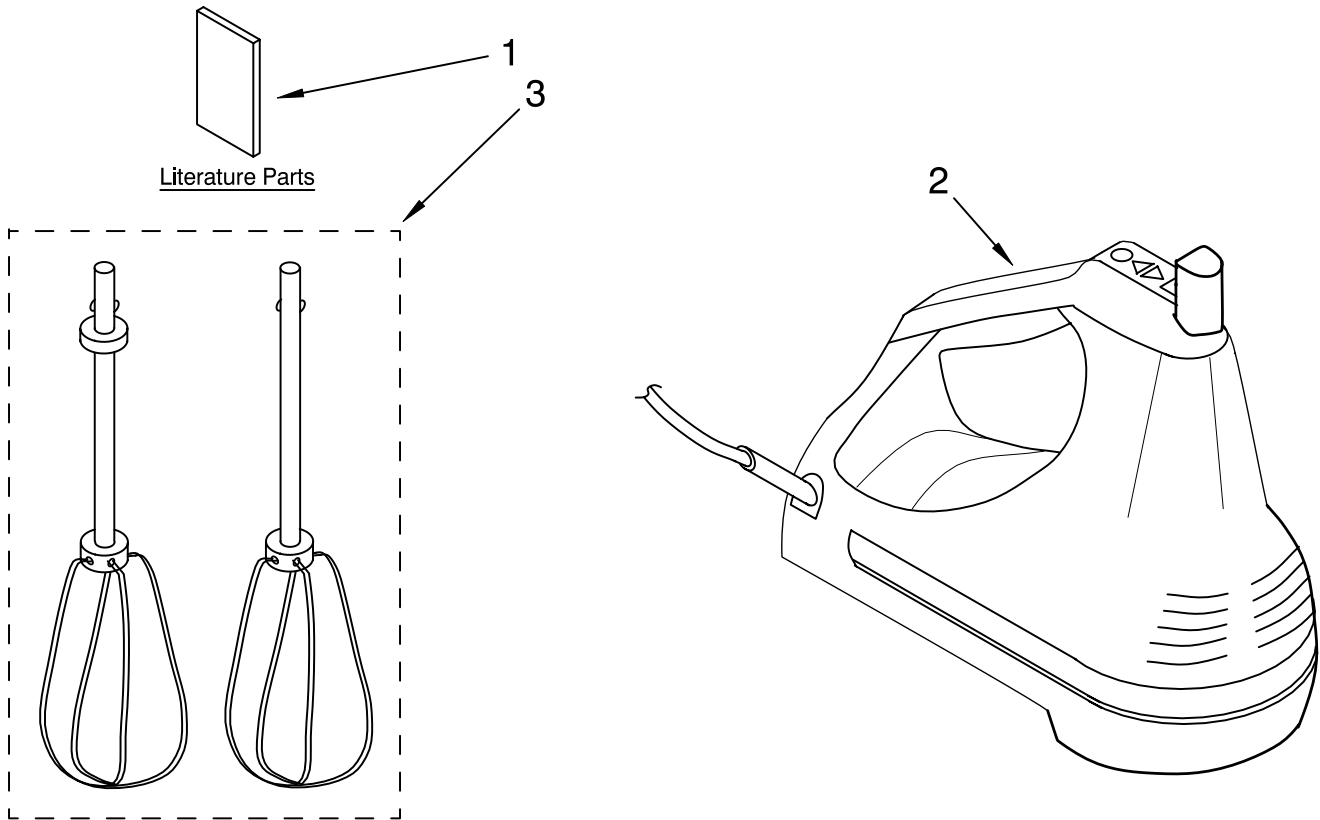

PARTS LIST

for

KitchenAid®

7-SPEED HAND MIXER

MODELS:

KHM7TWH5 (White)	KHM7QER5 (Empire Red)
KHM7TAC5 (Almond Creme)	KHM7QGA5 (Green Apple)
KHM7TBU5 (Cobalt Blue)	KHM7QGC5 (Gloss Cinnamon)
KHM7TER5 (Empire Red)	KHM7QOB5 (Onyx Black)
KHM7TOB5 (Onyx Black)	KHM7QWH5 (White)
KHM7TPK5 (Pink)	4KHM7TWH5 (White)
KHM7TAQ5 (Aqua Sky)	4KHM7TBU5 (Cobalt Blue)
KHM7TBW5 (Blue Willow)	4KHM7TER5 (Empire Red)
KHM7TGC5 (Gloss Cinnamon)	4KHM7TOB5 (Onyx Black)
KHM7TPE5 (Pear)	4KHM7TAC5 (Almond Creme)
KHM7QBF5 (Buttercup)	4KHM7TGN5 (Empire Green)
KHM7QBW5 (Blue Willow)	4KHM7TMY5 (Majestic Yellow)
KHM7QCT5 (Clementine)	

FOR CUSTOMER SATISFACTION ALWAYS USE
FACTORY SPECIFICATION PARTS

UNIT PARTS

Variations of Models: KHM7__5, 4KHM7__5

Illus. No.	Part No.	DESCRIPTION
1	8212345	Literature Use & Care Guide (Trilingual)
	8212055	Repair Parts List
2	◆	Mixer, Complete
3	8212348	Beaters, Turbo (Incl. Rt & Lt)