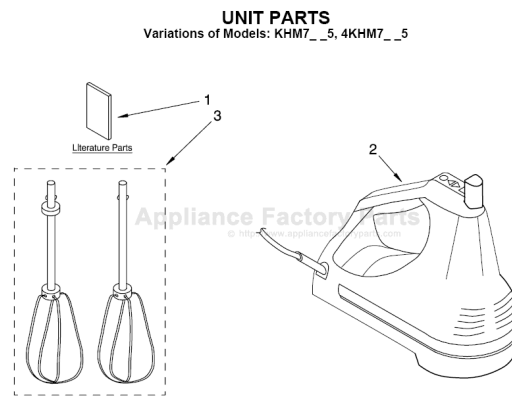

[Find Your KITCHENAID Mixer Parts - Select From 532 Models](#)

----- Manual continues below -----