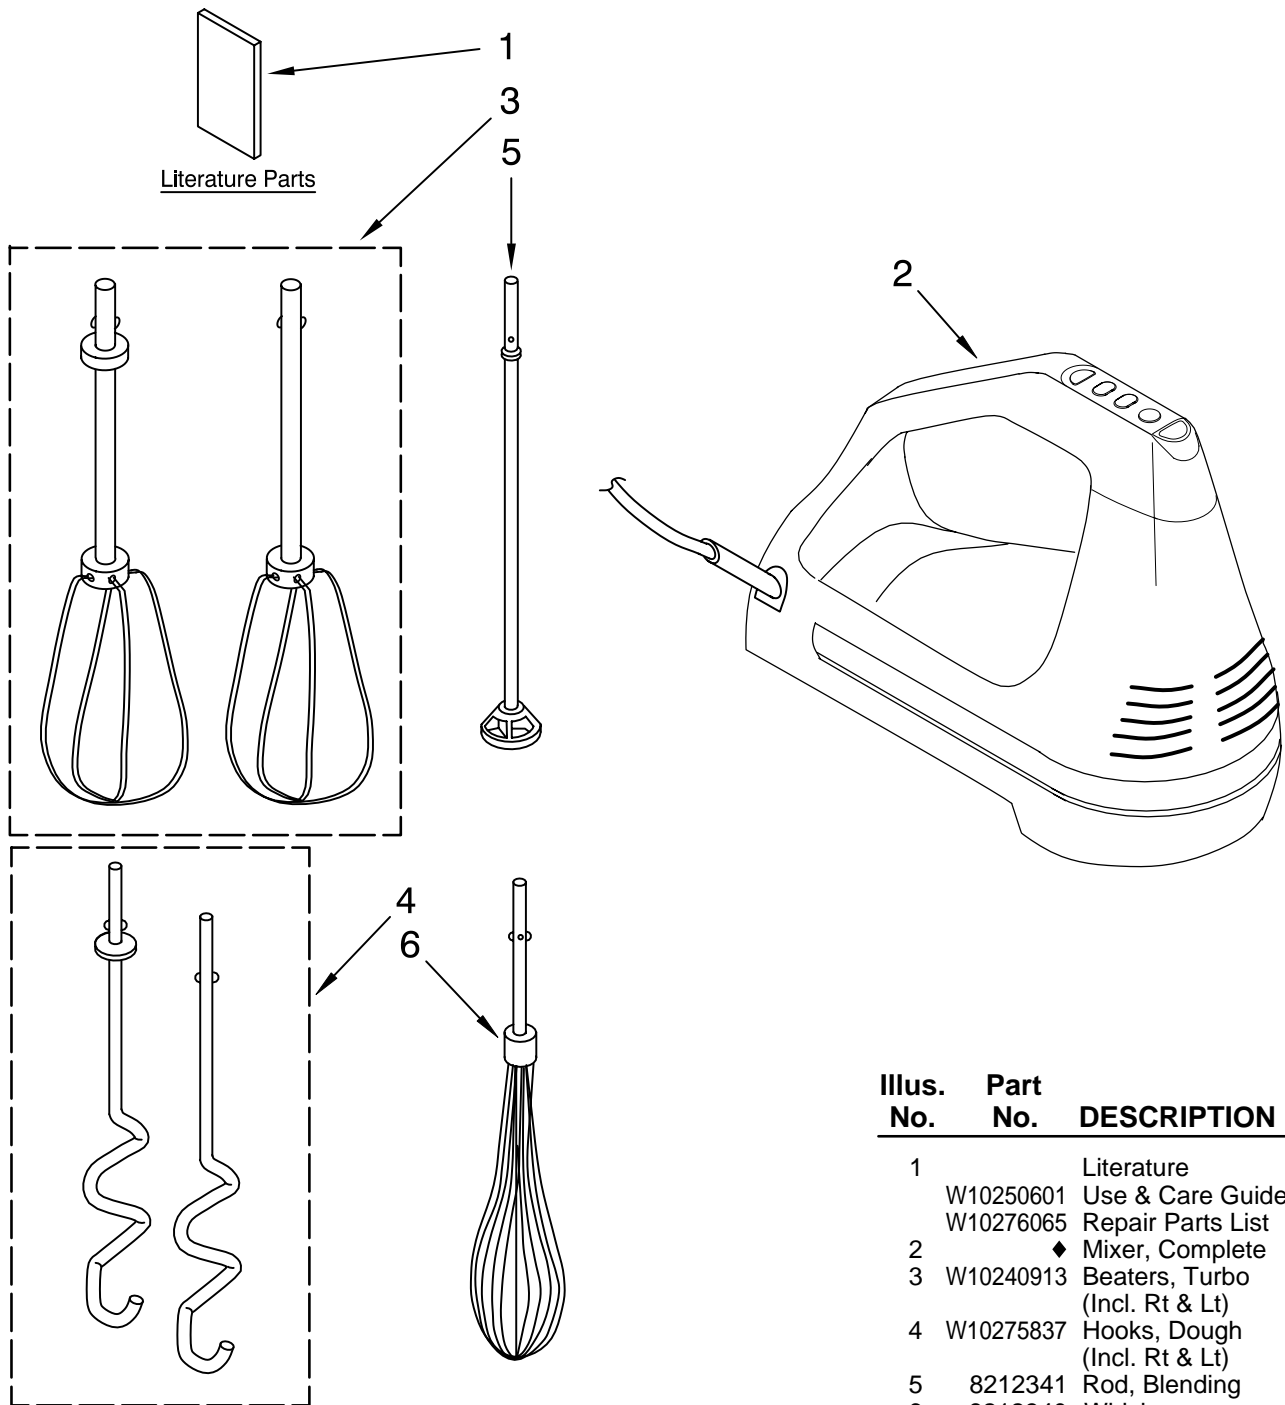

FOR CUSTOMER SATISFACTION ALWAYS USE
FACTORY SPECIFICATION PARTS

KITCHENAID

ST. JOSEPH MICHIGAN 49085

UNIT PARTS

Variations of Models: KHM920A__0

Illus. No.	Part No.	DESCRIPTION
1		Literature
	W10250601	Use & Care Guide
	W10276065	Repair Parts List
2		◆ Mixer, Complete
3	W10240913	Beaters, Turbo (Incl. Rt & Lt)
4	W10275837	Hooks, Dough (Incl. Rt & Lt)
5	8212341	Rod, Blending
6	8212340	Whisk