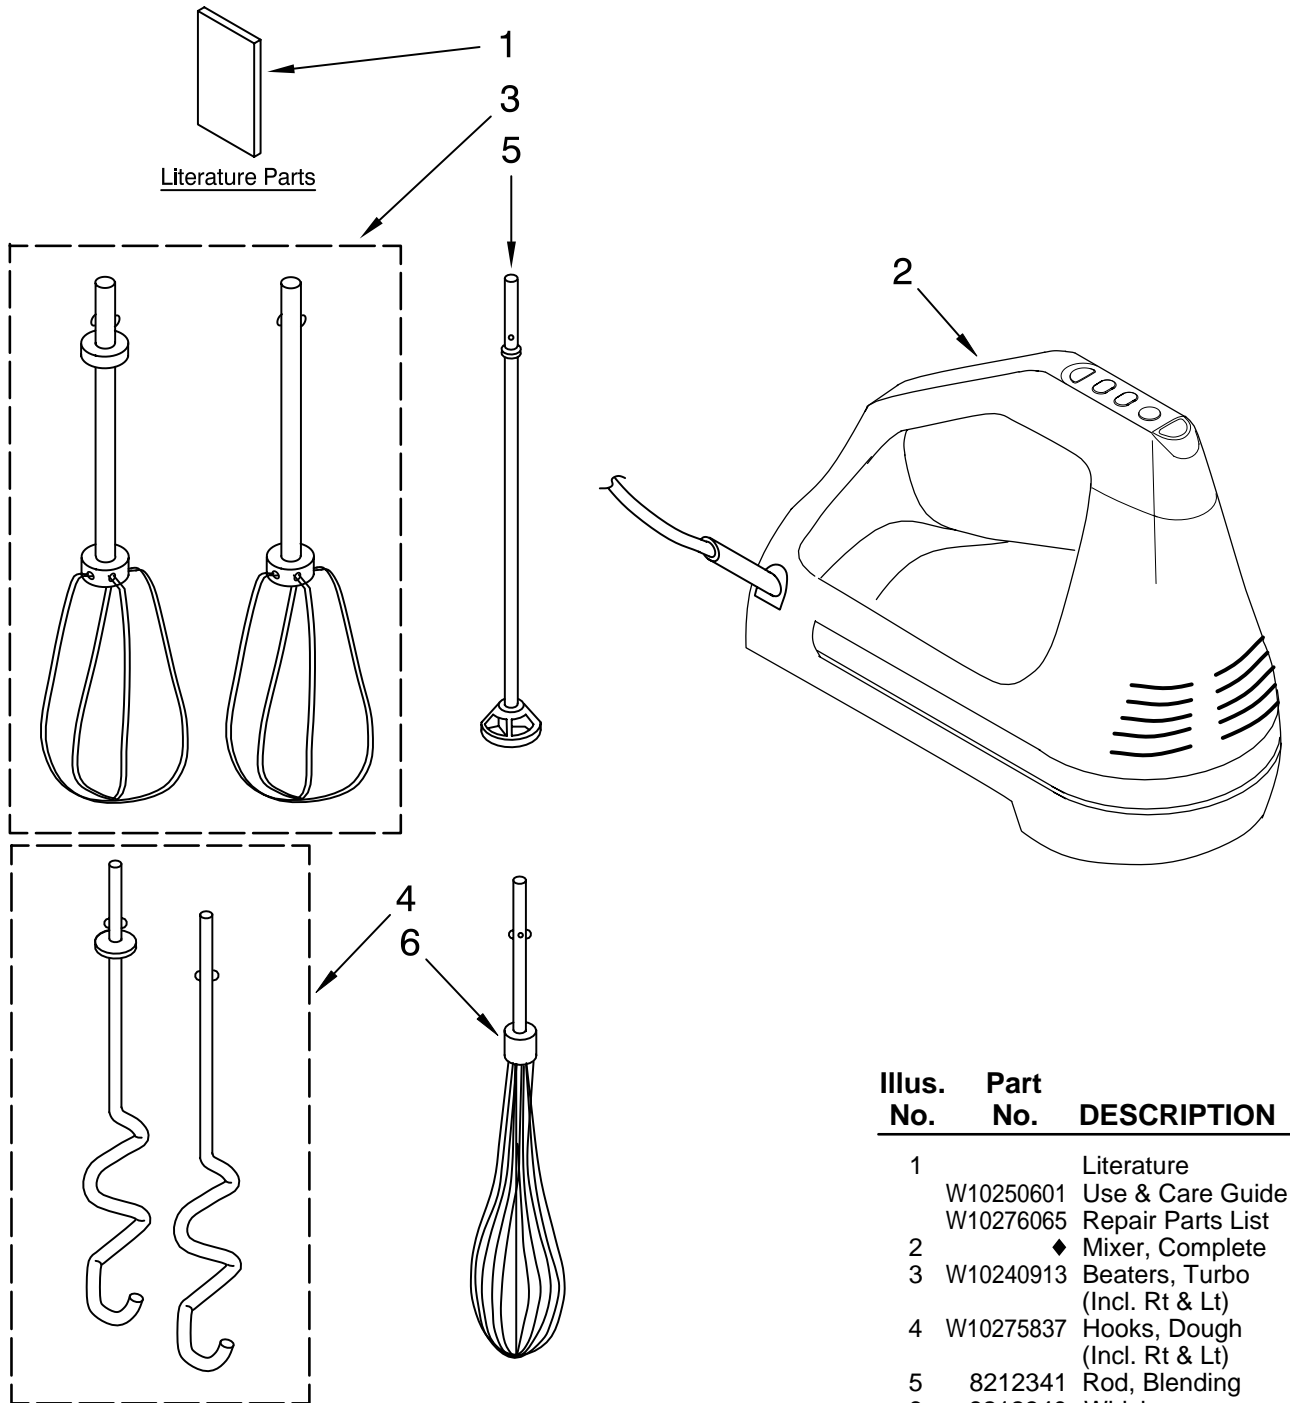

FOR CUSTOMER SATISFACTION ALWAYS USE
FACTORY SPECIFICATION PARTS

KITCHENAID

ST. JOSEPH MICHIGAN 49085

UNIT PARTS

Variations of Models: KHM920A__0

Illus. No.	Part No.	DESCRIPTION
1		Literature
	W10250601	Use & Care Guide
	W10276065	Repair Parts List
2	◆	Mixer, Complete
3	W10240913	Beaters, Turbo (Incl. Rt & Lt)
4	W10275837	Hooks, Dough (Incl. Rt & Lt)
5	8212341	Rod, Blending
6	8212340	Whisk