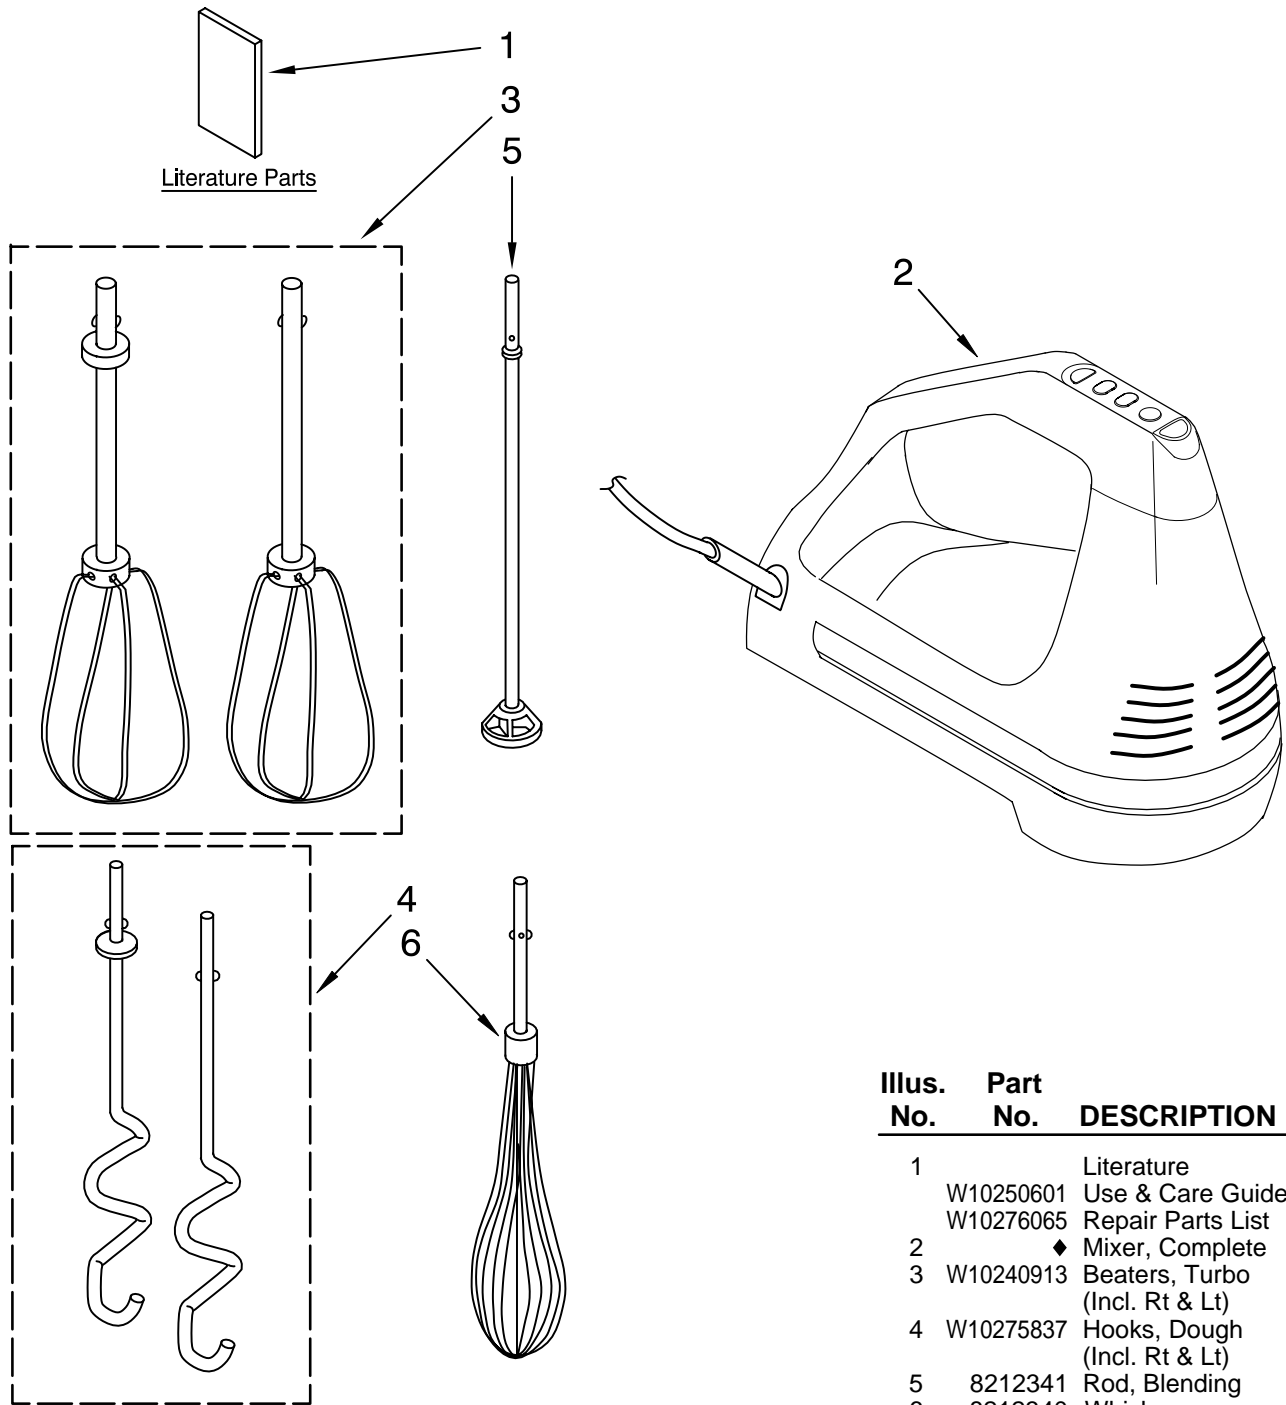

KHM920AER0 (Empire Red)

KHM920ACA0 (Candy Apple)

KHM920AOB0 (Onyx Black)

KHM920AEB0 (Electric Blue)

FOR CUSTOMER SATISFACTION ALWAYS USE
FACTORY SPECIFICATION PARTS

KITCHENAID

ST. JOSEPH MICHIGAN 49085

UNIT PARTS

Variations of Models: KHM920A__0

Illus. No.	Part No.	DESCRIPTION
1		Literature
	W10250601	Use & Care Guide
	W10276065	Repair Parts List
2	◆	Mixer, Complete
3	W10240913	Beaters, Turbo (Incl. Rt & Lt)
4	W10275837	Hooks, Dough (Incl. Rt & Lt)
5	8212341	Rod, Blending
6	8212340	Whisk