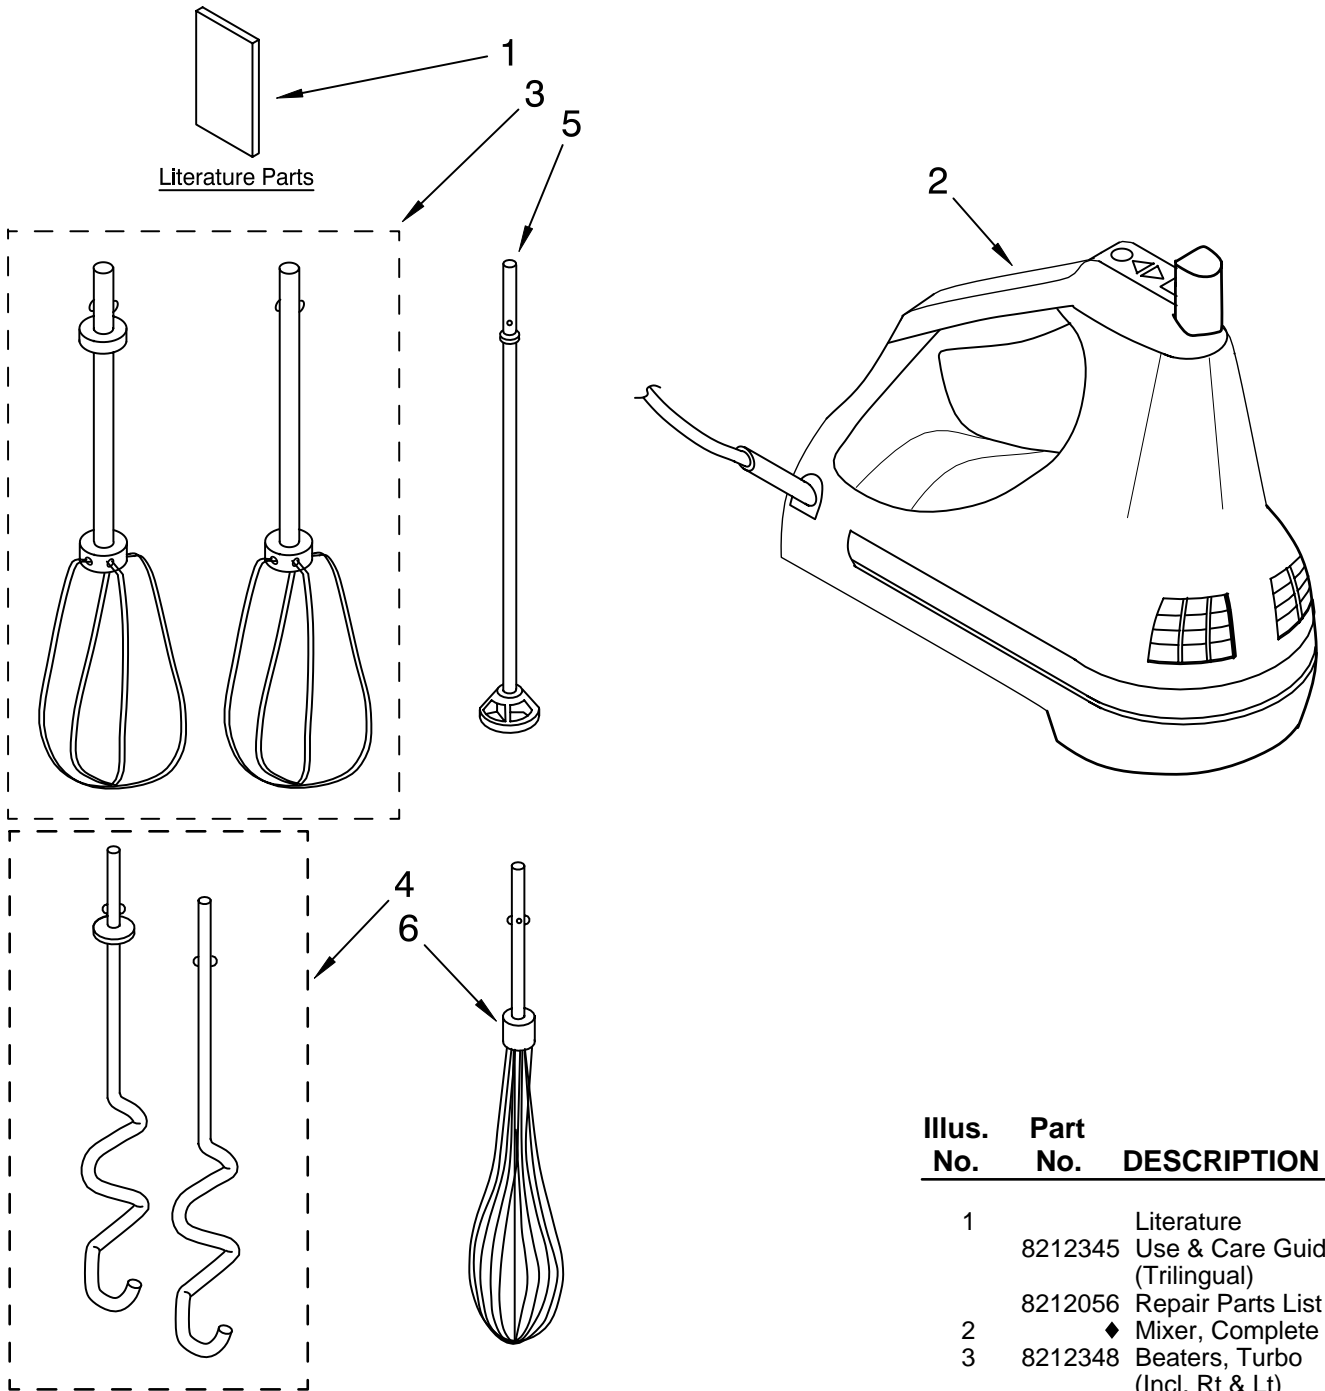

----- Manual continues below -----

PARTS LIST

for

KitchenAid®

9-SPEED HAND MIXER

MODELS:

KHM9PWH5 (White)
KHM900PK5 (Pink)
KHM900ER5 (Empire Red)
KHM9QWH5 (White)
KHM9QBU5 (Cobalt Blue)
KHM9QER5 (Empire Red)
KHM9QOB5 (Onyx Black)
KHM9QAC5 (Almond Creme)
KHM9QGN5 (Empire Green)
KHM9QMY5 (Majestic Yellow)
KHM9QGC5 (Gloss Cinnamon)
KHM9QBW5 (Blue Willow)
KHM9PPK5 (Pink)
KHM9PER5 (Empire Red)
KHM9PFB5 (French Blue)
KHM9PGG5 (Grass Green)
KHM9PSY5 (Sunshine Yellow)

FOR CUSTOMER SATISFACTION ALWAYS USE
FACTORY SPECIFICATION PARTS

UNIT PARTS

Variations of Models: KHM9__5

Illus. No.	Part No.	DESCRIPTION
1	8212345	Literature Use & Care Guide (Trilingual)
	8212056	Repair Parts List
2	◆	Mixer, Complete
3	8212348	Beaters, Turbo (Incl. Rt & Lt)
4	8212351	Hooks, Dough (Incl. Rt & Lt)
5	8212341	Rod, Blending
6	8212340	Whisk