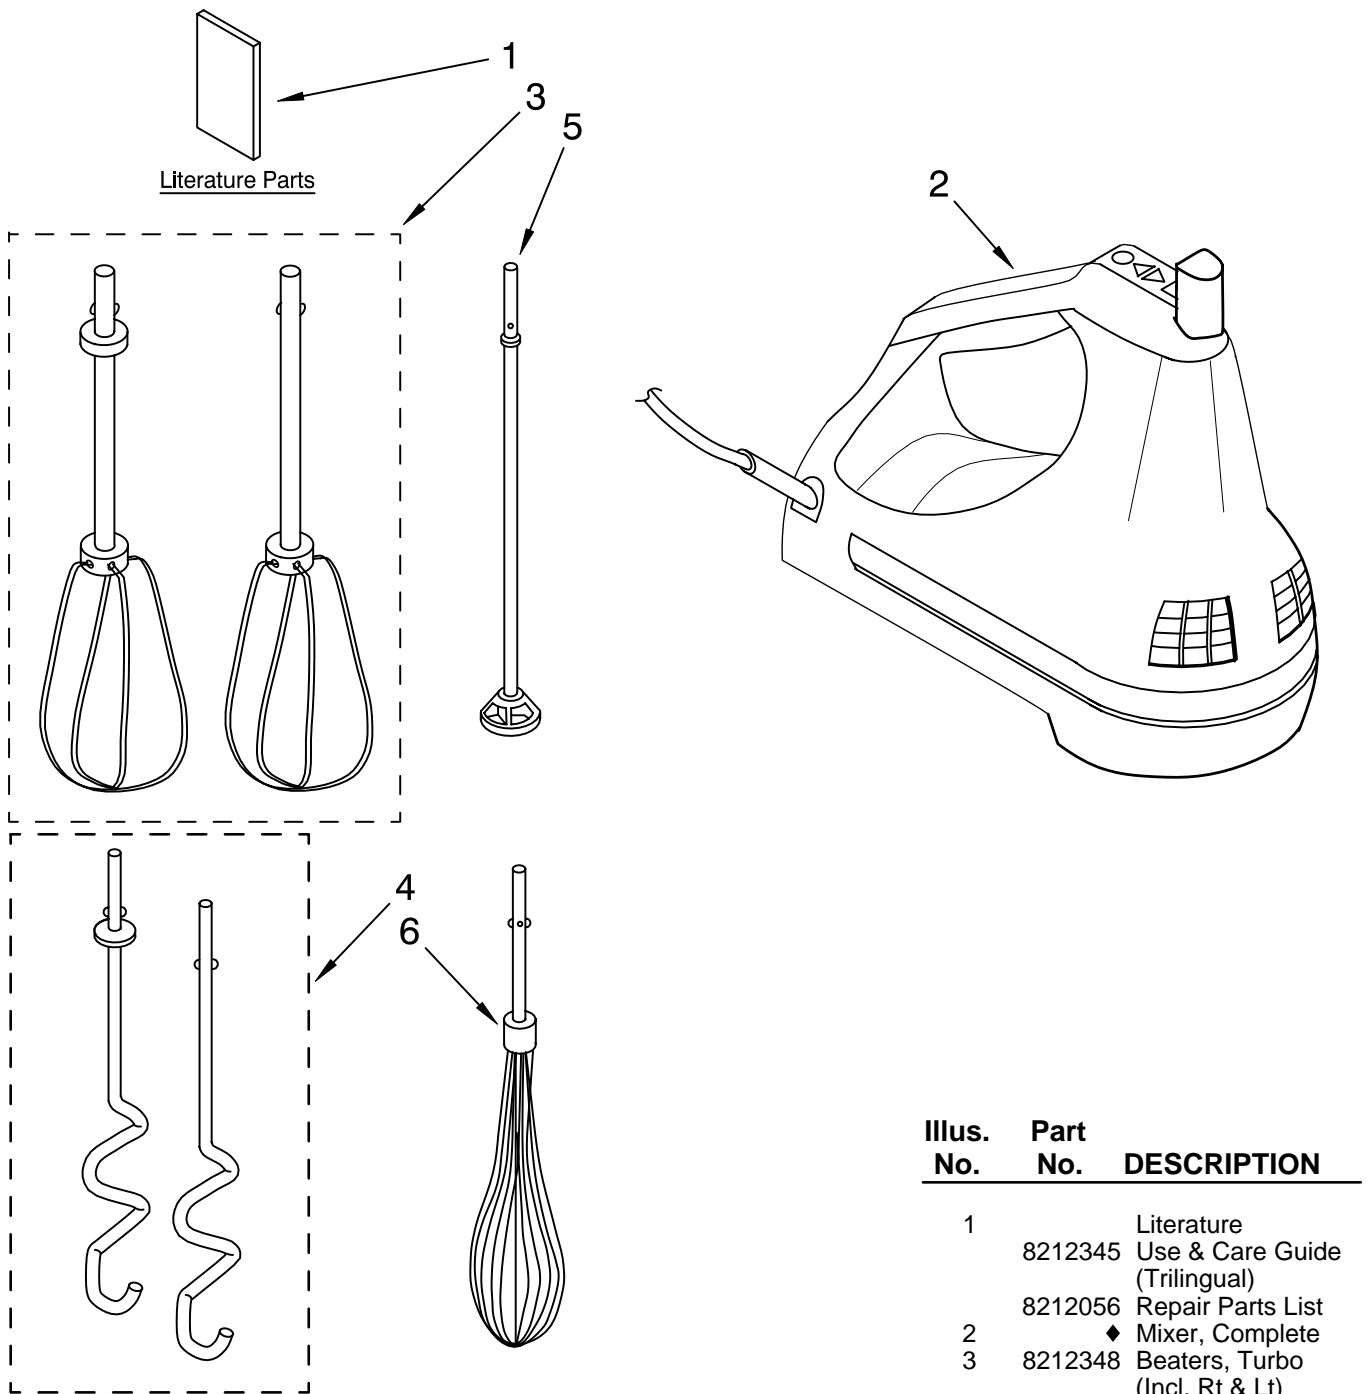

----- Manual continues below -----

PARTS LIST

for

KitchenAid®

9-SPEED HAND MIXER

MODELS:

KHM9PWH5 (White)
KHM900PK5 (Pink)
KHM900ER5 (Empire Red)
KHM9QWH5 (White)
KHM9QBU5 (Cobalt Blue)
KHM9QER5 (Empire Red)
KHM9QOB5 (Onyx Black)
KHM9QAC5 (Almond Creme)
KHM9QGN5 (Empire Green)
KHM9QMY5 (Majestic Yellow)
KHM9QGC5 (Gloss Cinnamon)
KHM9QBW5 (Blue Willow)
KHM9PPK5 (Pink)
KHM9PER5 (Empire Red)
KHM9PFB5 (French Blue)
KHM9PGG5 (Grass Green)
KHM9PSY5 (Sunshine Yellow)

FOR CUSTOMER SATISFACTION ALWAYS USE
FACTORY SPECIFICATION PARTS

UNIT PARTS

Variations of Models: KHM9__5

| Illus. No. | Part No. | DESCRIPTION |
|------------|----------|--|
| 1 | 8212345 | Literature Use & Care Guide (Trilingual) |
| | 8212056 | Repair Parts List |
| 2 | | ◆ Mixer, Complete |
| 3 | 8212348 | Beaters, Turbo (Incl. Rt & Lt) |
| 4 | 8212351 | Hooks, Dough (Incl. Rt & Lt) |
| 5 | 8212341 | Rod, Blending |
| 6 | 8212340 | Whisk |