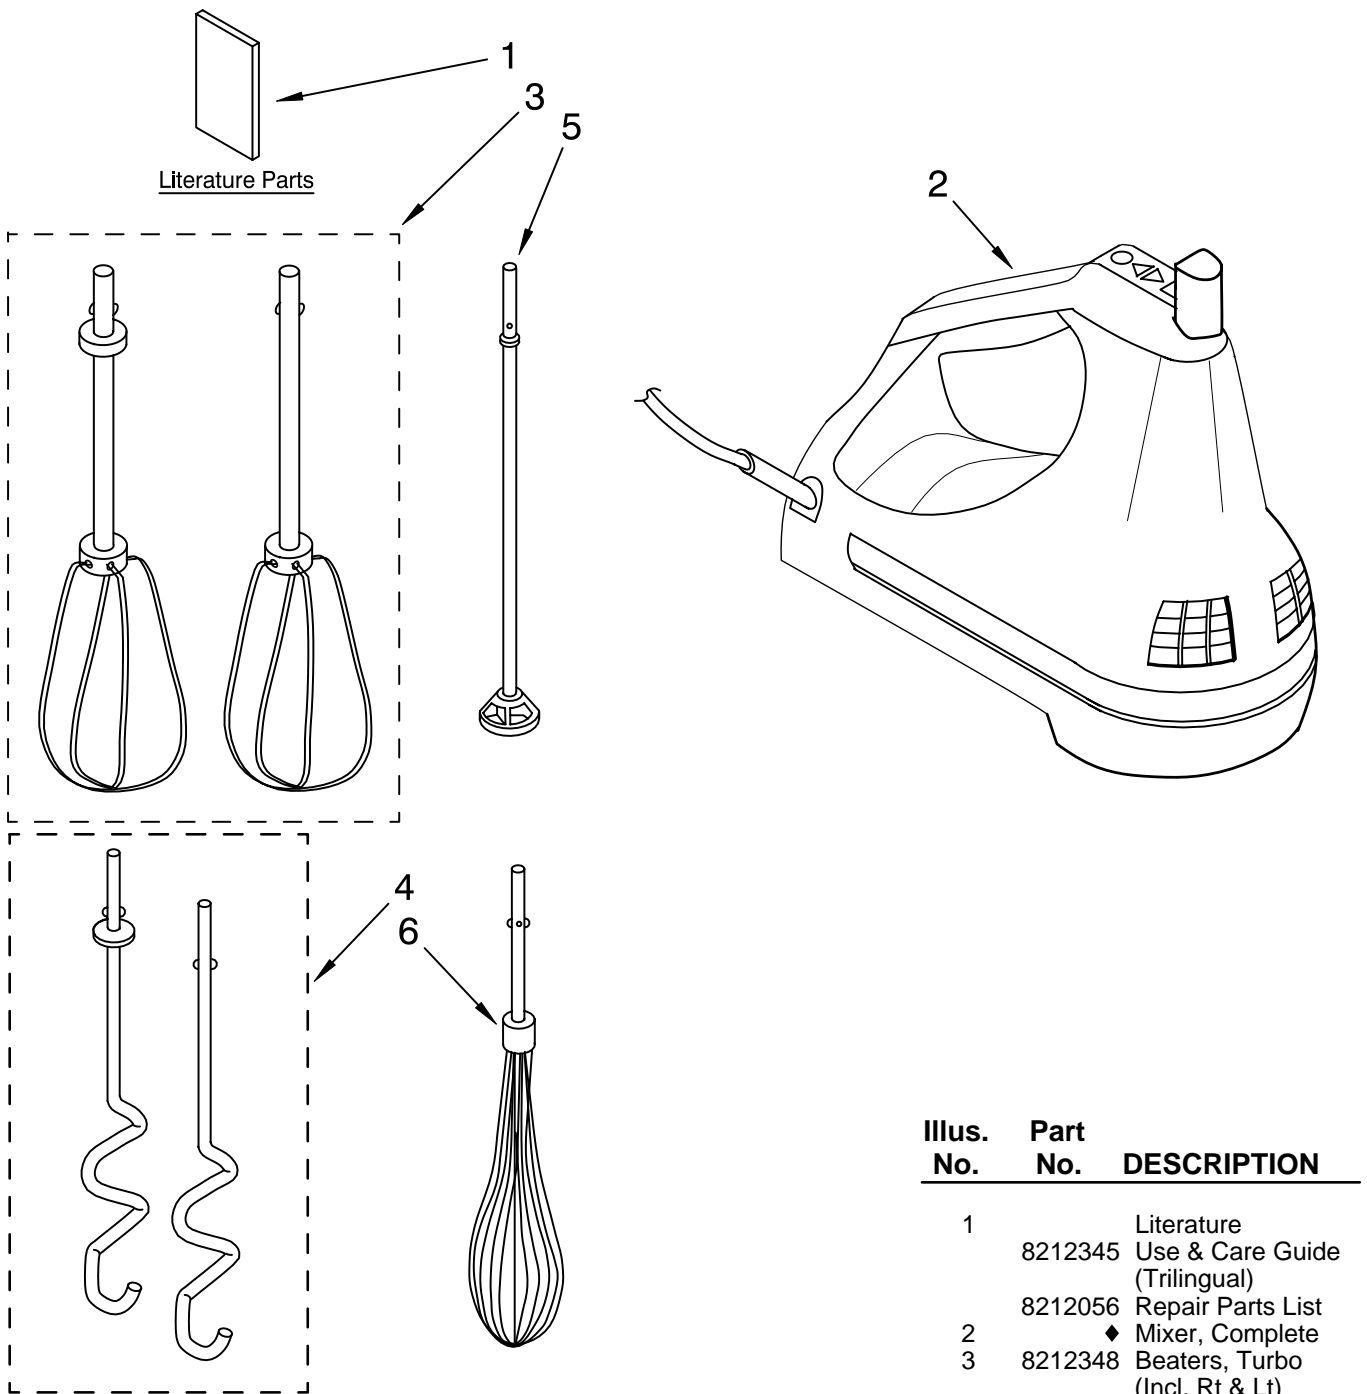

----- Manual continues below -----

PARTS LIST

for

KitchenAid®

9-SPEED HAND MIXER

MODELS:

KHM9PWH5 (White)
KHM900PK5 (Pink)
KHM900ER5 (Empire Red)
KHM9QWH5 (White)
KHM9QBU5 (Cobalt Blue)
KHM9QER5 (Empire Red)
KHM9QOB5 (Onyx Black)
KHM9QAC5 (Almond Creme)
KHM9QGN5 (Empire Green)
KHM9QMY5 (Majestic Yellow)
KHM9QGC5 (Gloss Cinnamon)
KHM9QBW5 (Blue Willow)
KHM9PPK5 (Pink)
KHM9PER5 (Empire Red)
KHM9PFB5 (French Blue)
KHM9PGG5 (Grass Green)
KHM9PSY5 (Sunshine Yellow)

FOR CUSTOMER SATISFACTION ALWAYS USE
FACTORY SPECIFICATION PARTS

UNIT PARTS

Variations of Models: KHM9__5

Illus. No.	Part No.	DESCRIPTION
1	8212345	Literature Use & Care Guide (Trilingual)
	8212056	Repair Parts List
2	◆	Mixer, Complete
3	8212348	Beaters, Turbo (Incl. Rt & Lt)
4	8212351	Hooks, Dough (Incl. Rt & Lt)
5	8212341	Rod, Blending
6	8212340	Whisk