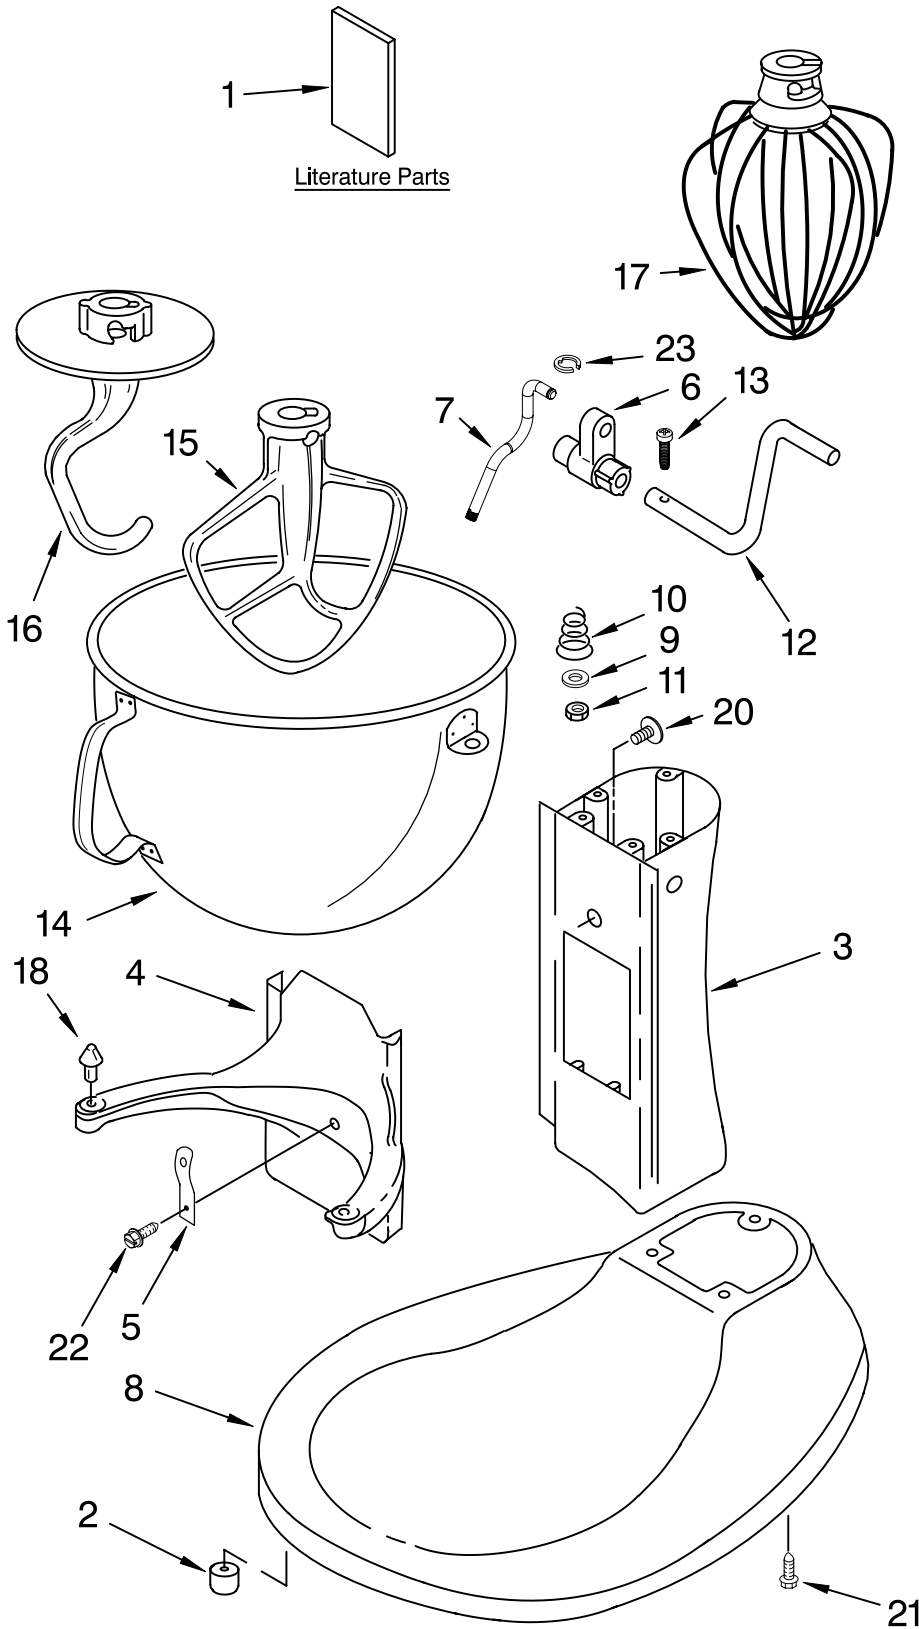

CASE, GEARING AND PLANETARY UNIT

For Model: KM25G0XWH4

FOR ORDERING INFORMATION REFER TO PARTS PRICE LIST

CASE, GEARING AND PLANETARY UNIT

For Model: KM25G0XWH4

Illus. No.	Part No.	DESCRIPTION	Illus. No.	Part No.	DESCRIPTION	Illus. No.	Part No.	DESCRIPTION
1	9703311	Gearcase Motor Housing	14	9708191	Agitator Shaft Assembly	27	3400200	Screw (3) 1/4 – 20 x 3/4
2	9707507	Motor (10 Tooth)	15	9708172	Planetary Assembly	28		Bearing
3	242765-2	Cap, Attachemnt Hub	16	9704677	Pin, Groove		9703560	Front
4	240374	Thumb Screw	17	9706770	Worm Gear		9703570	Rear
5	9707795	Band, Trim	18	9707223	Retaining Pin	29	9703445	Thrust Bearing
6	9706813	Power Cord	19	9706529	Gear, Worm Follower	30	9706036	Lead, Motor to Control
7	9703671	Transmission Housing	20	9703338	Gear, Attachment Hub Bevel	31	9706247	Seal, Motor Shaft
8	9706648	Control Assembly	21	9703337	Gear, Bevel	32	9707425	Gasket, Transmission
9	9703312	Sensor, Hall Effect	22	3400617	Screw, 6-32 x 1/4	34	8533910	Washer
10	9706090	Washer	23	3400814	Screw, 8-32 x 5/8	35	9706141	Ring, Attachment Hub
11	9703434	Washer, Fiber	24	9707793	Lower Gear Case	36	9706814	Screen, Vent
12	9703340	Gear, Pinion	25	9703680	Retaining Clip	37	9706816	Guard
13	9703438	Retaining Clip	26	67500-55	"O" Ring			

FOR ORDERING INFORMATION REFER TO PARTS PRICE LIST

BASE AND PEDESTAL UNIT

For Model: KM25G0XWH4

Illus. No.	Part No.	DESCRIPTION
1	LIT9707796 LIT8204559	Literature Parts Use & Care Guide Repair Parts List
2	9703414	Foot, Rubber (5)
3	9703673	Column Assembly
4	9707633	Bowl Support (Includes Item 18)
5	9703474	Latch, Bowl Spring
6	9706885	Arm, Bowl Lift
7	9706787	Rod, Bowl Lift
8	9703690	Base And Foot Assembly
9	9703439	Washer
10	9237	Spring
11	4159092	Nut
12	9706788	Handle, Bowl Lift
13	3400863	Screw
14	9707681	Bowl (5 Qt)
15	4176045	Beater, Flat
16	9708196	Dough Hook
17	9704310	Wire Whip
18	4162028	Pin, Bowl Locating
20	9703426	Cam, Adjusting
21	3400200	Screw, 1/4-20 x 3/4
22	3400018	Screw, 10-24 x 1/2
23	9703307	Clip