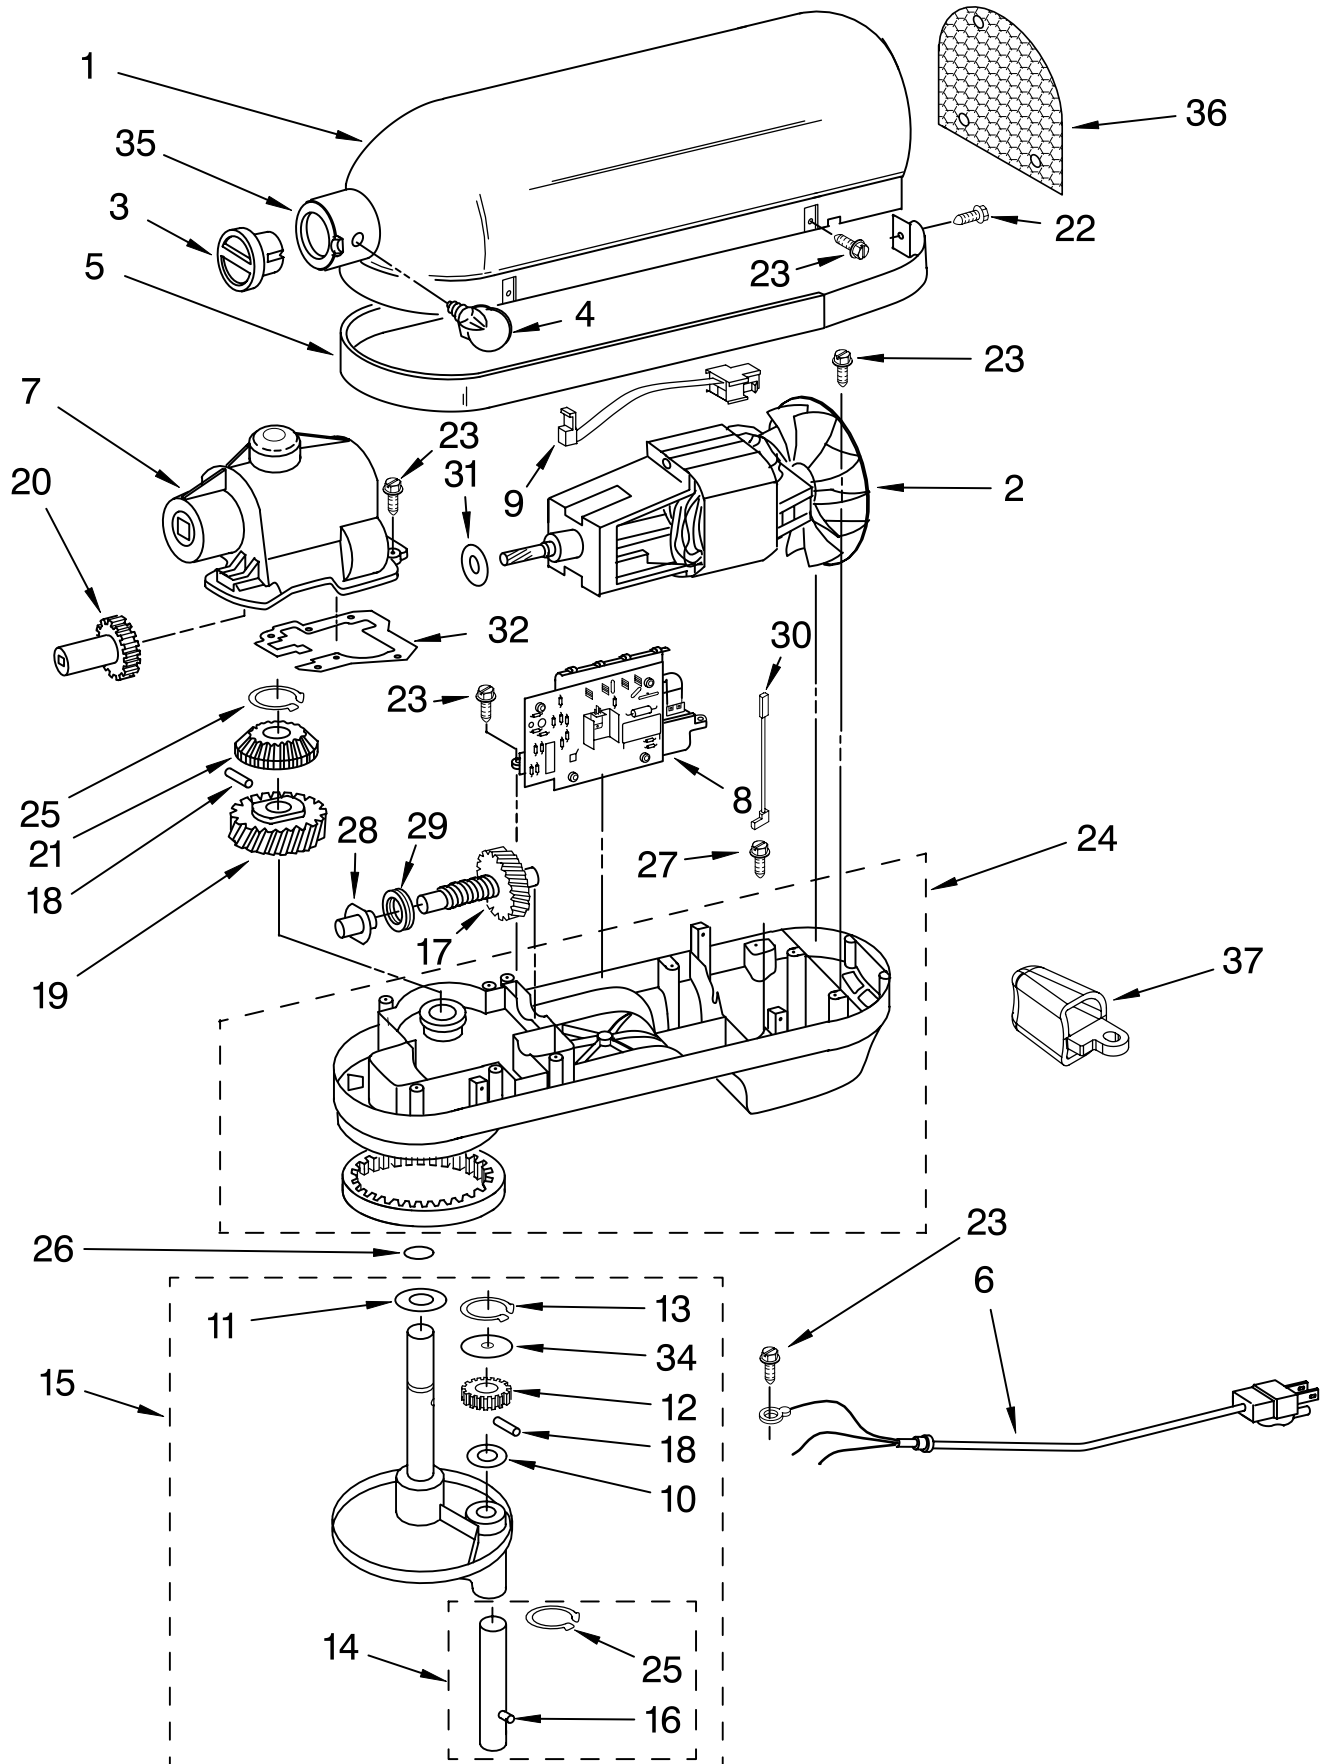

CASE, GEARING AND PLANETARY UNIT

For Model: KM25G0XWH4

FOR ORDERING INFORMATION REFER TO PARTS PRICE LIST

CASE, GEARING AND PLANETARY UNIT

For Model: KM25G0XWH4

Illus. No.	Part No.	DESCRIPTION	Illus. No.	Part No.	DESCRIPTION	Illus. No.	Part No.	DESCRIPTION
1	9703311	Gearcase Motor Housing	14	9708191	Agitator Shaft Assembly	27	3400200	Screw (3) 1/4 – 20 x 3/4
2	9707507	Motor (10 Tooth)	15	9708172	Planetary Assembly	28		Bearing
3	242765-2	Cap, Attachemnt Hub	16	9704677	Pin, Groove		9703560	Front
4	240374	Thumb Screw	17	9706770	Worm Gear		9703570	Rear
5	9707795	Band, Trim	18	9707223	Retaining Pin	29	9703445	Thrust Bearing
6	9706813	Power Cord	19	9706529	Gear, Worm Follower	30	9706036	Lead, Motor to Control
7	9703671	Transmission Housing	20	9703338	Gear, Attachment Hub Bevel	31	9706247	Seal, Motor Shaft
8	9706648	Control Assembly	21	9703337	Gear, Bevel	32	9707425	Gasket, Transmission
9	9703312	Sensor, Hall Effect	22	3400617	Screw, 6-32 x 1/4	34	8533910	Washer
10	9706090	Washer	23	3400814	Screw, 8-32 x 5/8	35	9706141	Ring, Attachment Hub
11	9703434	Washer, Fiber	24	9707793	Lower Gear Case	36	9706814	Screen, Vent
12	9703340	Gear, Pinion	25	9703680	Retaining Clip	37	9706816	Guard
13	9703438	Retaining Clip	26	67500-55	"O" Ring			

FOR ORDERING INFORMATION REFER TO PARTS PRICE LIST

BASE AND PEDESTAL UNIT

For Model: KM25G0XWH4

Illus. No.	Part No.	DESCRIPTION
1	LIT9707796 LIT8204559	Literature Parts Use & Care Guide Repair Parts List
2	9703414	Foot, Rubber (5)
3	9703673	Column Assembly
4	9707633	Bowl Support (Includes Item 18)
5	9703474	Latch, Bowl Spring
6	9706885	Arm, Bowl Lift
7	9706787	Rod, Bowl Lift
8	9703690	Base And Foot Assembly
9	9703439	Washer
10	9237	Spring
11	4159092	Nut
12	9706788	Handle, Bowl Lift
13	3400863	Screw
14	9707681	Bowl (5 Qt)
15	4176045	Beater, Flat
16	9708196	Dough Hook
17	9704310	Wire Whip
18	4162028	Pin, Bowl Locating
20	9703426	Cam, Adjusting
21	3400200	Screw, 1/4-20 x 3/4
22	3400018	Screw, 10-24 x 1/2
23	9703307	Clip