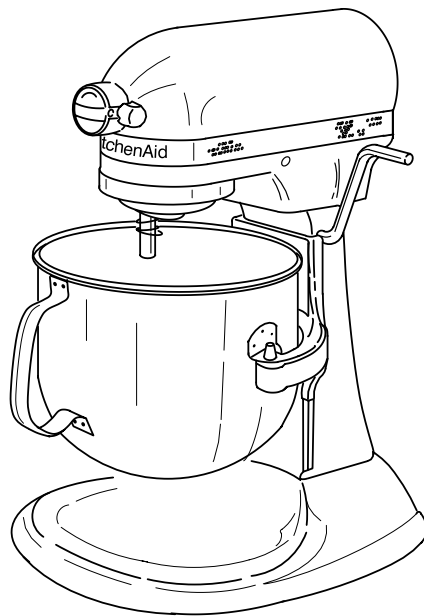

PARTS LIST

for

KitchenAid®

COMMERCIAL MIXER

VARIATIONS OF

KM25G0XWH4

SOLID STATE

FOR CUSTOMER SATISFACTION ALWAYS USE
FACTORY SPECIFICATION PARTS

CASE, GEARING AND PLANETARY UNIT

For Model: KM25G0XWH4

FOR ORDERING INFORMATION REFER TO PARTS PRICE LIST

CASE, GEARING AND PLANETARY UNIT

For Model: KM25G0XWH4

Illus. No.	Part No.	DESCRIPTION	Illus. No.	Part No.	DESCRIPTION	Illus. No.	Part No.	DESCRIPTION
1	9703311	Gearcase Motor Housing	14	9708191	Agitator Shaft Assembly	27	3400200	Screw (3) 1/4 – 20 x 3/4
2	9707507	Motor (10 Tooth)	15	9708172	Planetary Assembly	28		Bearing
3	242765-2	Cap, Attachemnt Hub	16	9704677	Pin, Groove		9703560	Front
4	240374	Thumb Screw	17	9706770	Worm Gear		9703570	Rear
5	9707795	Band, Trim	18	9707223	Retaining Pin	29	9703445	Thrust Bearing
6	9706813	Power Cord	19	9706529	Gear, Worm Follower	30	9706036	Lead, Motor to Control
7	9703671	Transmission Housing	20	9703338	Gear, Attachment Hub Bevel	31	9706247	Seal, Motor Shaft
8	9706648	Control Assembly	21	9703337	Gear, Bevel	32	9707425	Gasket, Transmission
9	9703312	Sensor, Hall Effect	22	3400617	Screw, 6-32 x 1/4	34	8533910	Washer
10	9706090	Washer	23	3400814	Screw, 8-32 x 5/8	35	9706141	Ring, Attachment Hub
11	9703434	Washer, Fiber	24	9707793	Lower Gear Case	36	9706814	Screen, Vent
12	9703340	Gear, Pinion	25	9703680	Retaining Clip	37	9706816	Guard
13	9703438	Retaining Clip	26	67500-55	"O" Ring			