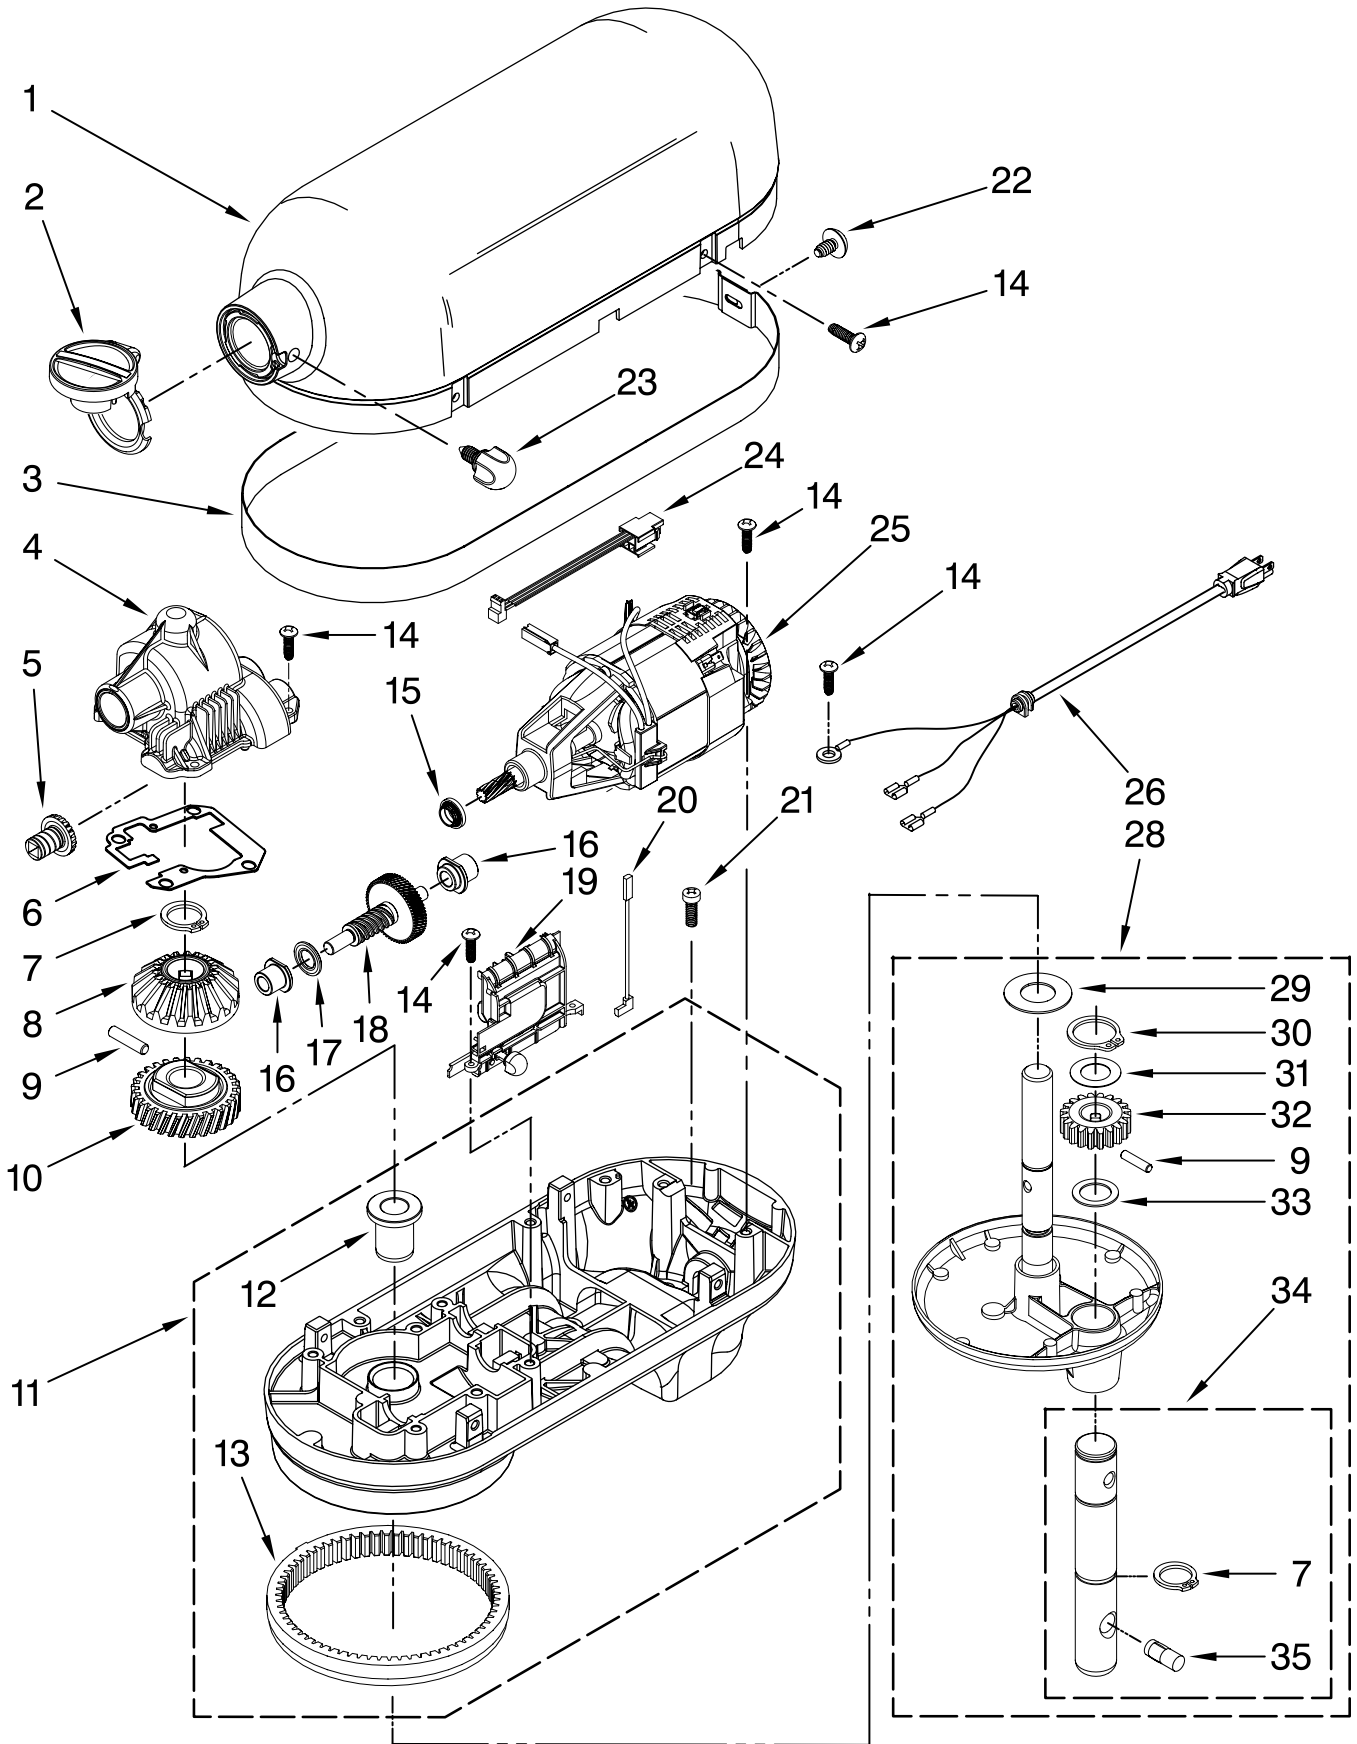

For Models: KP26M1X_5, 4KP26M1X_5, KP26M1XQ_5

FOR ORDERING INFORMATION REFER TO PARTS PRICE LIST

CASE, GEARING AND PLANETARY UNIT

For Models: KP26M1X__5, 4KP26M1X__5, KP26M1XQ__5

| Illus. No. | Part No. | DESCRIPTION |
|---------------|-------------|--------------------------------|
| 1 | ** | Gearcase Motor Housing |
| 2 | 9707983 | Cap, Attachment Hub, Hinged |
| 3 | ** | Band, Trim |
| 4 | 9709125 | Transmission Housing |
| 5 | 9703338 | Gear, Attachment Hub Level |
| 6 | 9709511 | Gasket, Transmission Cover |
| 7 | 9703680 | Clip, Retaining |
| 8 | 9703337 | Gear, Bevel |
| 9 | 9707223 | Pin, Retaining |
| 10 | 9706529 | Gear, Worm Follower |
| 11 | ** | Lower Gearcase |
| 12 | 16897 | Bearing, Lower Center |
| 13 | 9703339 | Gear, Internal |
| 14 | 3400814 | Screw |
| 15 | 9706247 | Seal, Motor Shaft |
| 16 | | Bearing |
| | W10170080 | Front |
| | W10170081 | Rear |
| 17 | 9703445 | Bearing, Thrust |
| 18 | 9709231 | Gear, Worm |
| 19 | | Control Assembly |
| | 9706648 | Black Knob |
| | 9706649 | Grey Knob |
| 20 | 9706036 | Lead, Motor to Control |
| 21 | 3400200 | Screw |
| 22 | 3400617 | Screw |
| 23 | | Thumb Screw |
| | 9709194 | Black |
| | 9709196 | Grey |
| 24 | 9703312 | Sensor, Hall Effect |
| 25 | 9707507 | Motor (10 Tooth) |
| 26 | | Cord, Power |
| | W10164887 | White |
| | W10164888 | Black |
| 28 | ** | Planetary Assembly |
| 29 | 9703434 | Washer, Fiber |
| 30 | 9703438 | Clip, Retaining |
| 31 | 9706090 | Washer |
| 32 | 9707627 | Gear, Pinion |
| 33 | 8533910 | Washer |
| 34 | 9708191 | Shaft, Agitator |
| 35 | 9704677 | Pin, Groove |