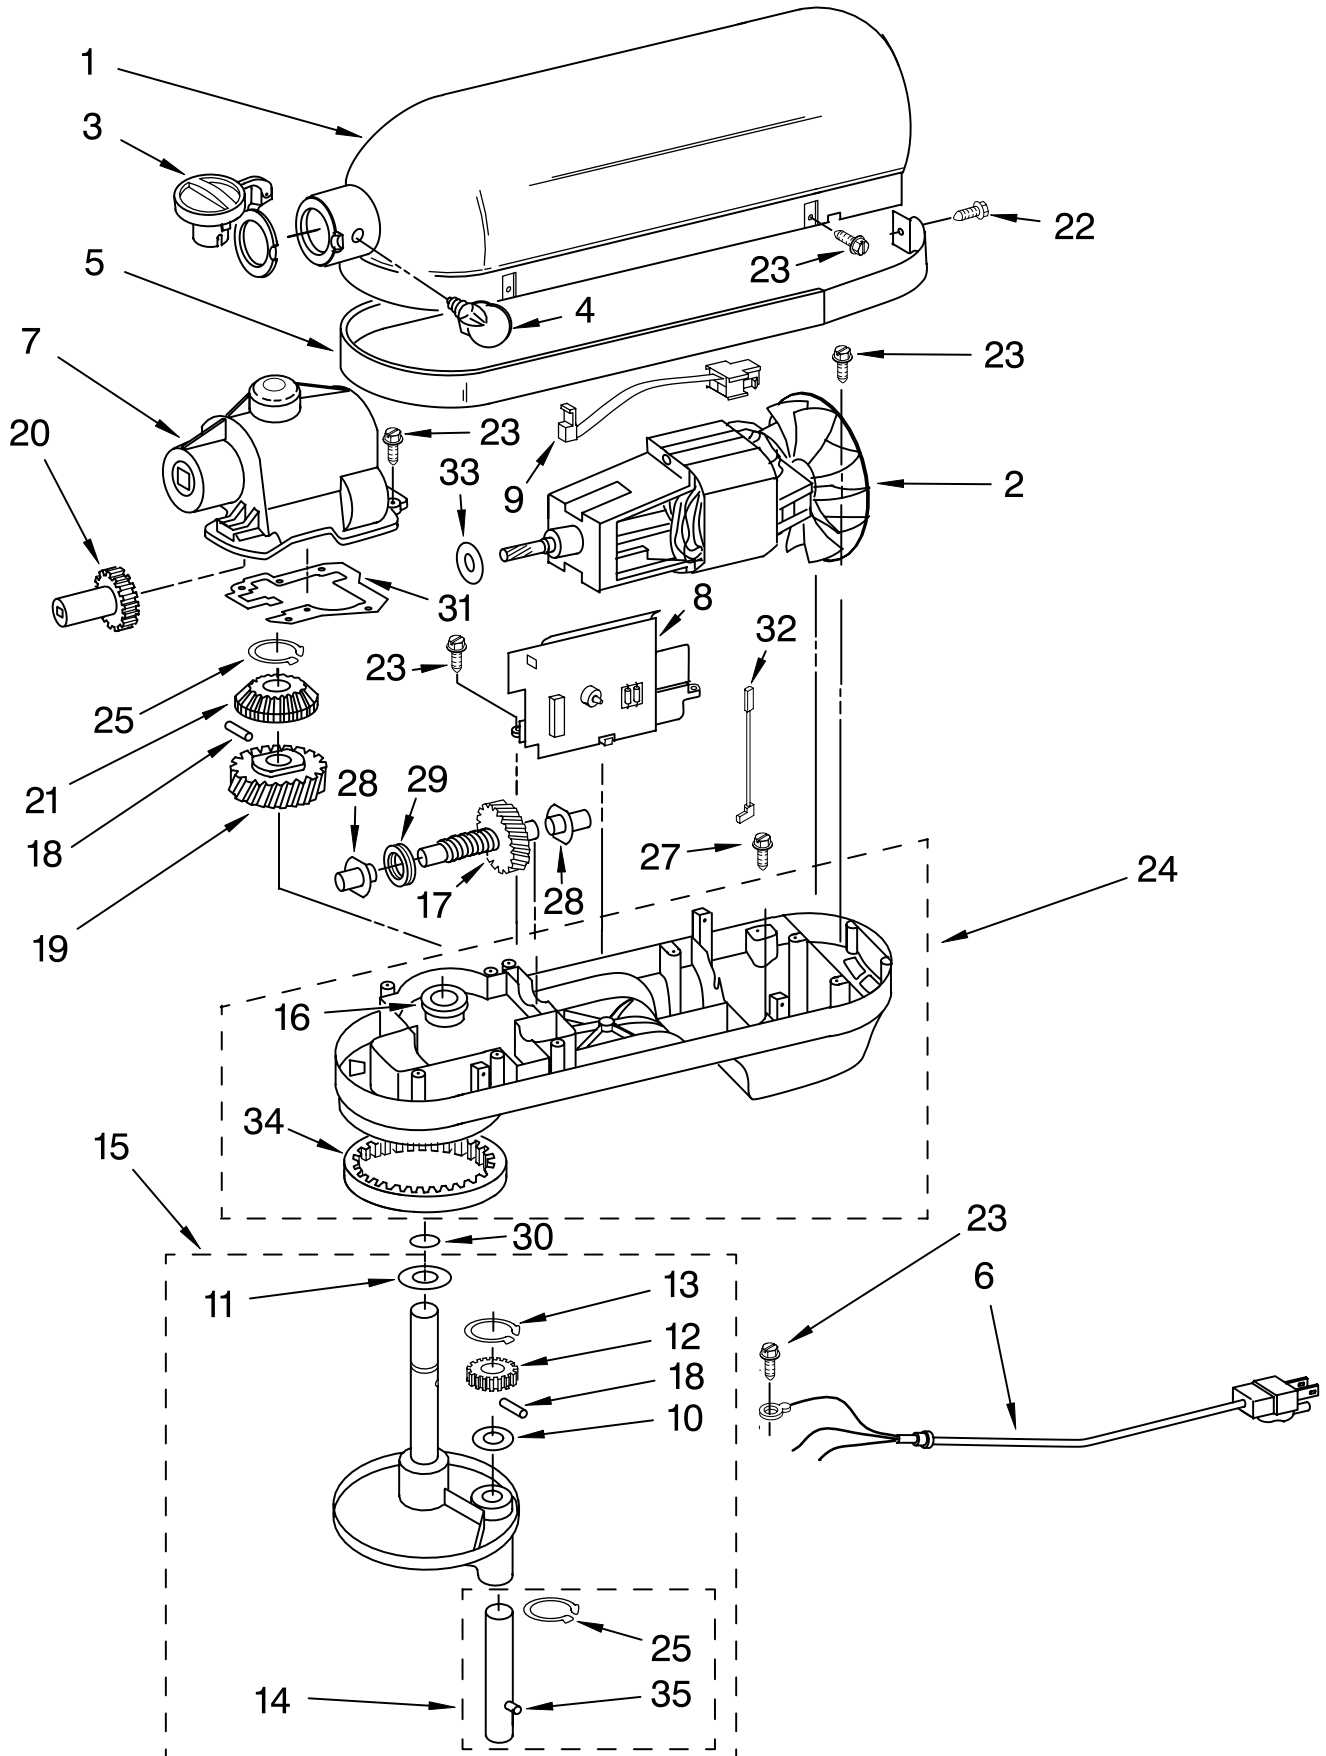

CASE, GEARING AND PLANETARY UNIT

For Models: KP26M1X_4, 4KP26M1X_4

FOR ORDERING INFORMATION REFER TO PARTS PRICE LIST

CASE, GEARING AND PLANETARY UNIT

For Models: KP26M1X__4, 4KP26M1X__4

Illus. No.	Part No.	DESCRIPTION
1	**	Gearcase Motor Housing
2	9707507	Motor (10 Tooth)
3		Cap, Attachment Hub
	9707983	Pearl Nickel
4		Thumb Screw
	9709194	Black
	9709196	Grey
5	**	Band, Trim
6		Power Cord
	9706551	White
	9706552	Black
7	9703671	Transmission Housing
8		Control Assembly (Incl. Knob)
	9706648	Black Knob
	9706649	Gray Knob
9	9703312	Sensor, Hall Effect
10	9706090	Washer
11	9703434	Washer, Fiber
12	9707627	Gear, Pinion
13	9703438	Clip, Retaining
14	9708191	Shaft, Agitator
15	**	Planetary Assembly
16	16897	Bearing, Lower Center
17	9709231	Gear, Worm
18	9707223	Pin, Retaining
19	9706529	Gear, Worm Follower
20	9703338	Gear, Attachment Hub Bevel
21	9703337	Gear, Bevel
22	3400617	Screw
23	3400814	Screw
24	**	Lower Gear Case
25	9703680	Clip, Retaining
27	3400200	Screw
28		Bearing
	9703560	Front
	9703570	Rear
29	9703445	Bearing, Thrust
30	67500-55	"O" Ring
31	9707425	Gasket, Transmission Cover
32	9706036	Lead, Motor To Control
33	9706247	Seal, Motor Shaft
34	9703339	Gear, Internal
35	9704677	Pin, Groove

**Refer To Page 3
Color Variation Parts

FOR ORDERING INFORMATION REFER TO PARTS PRICE LIST