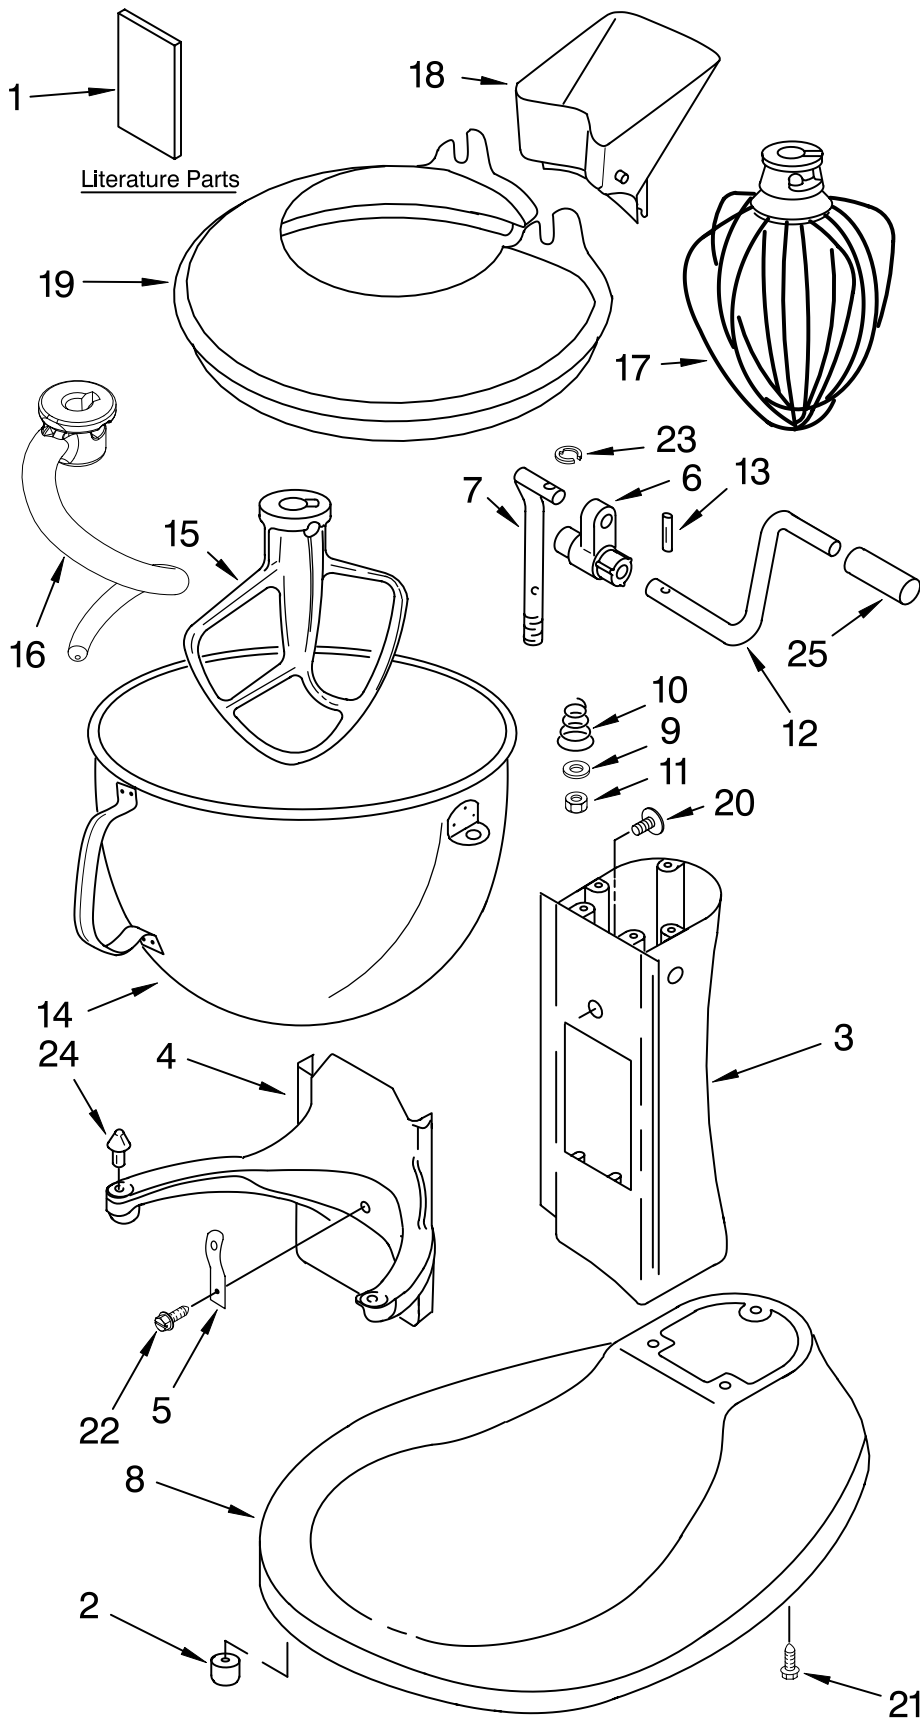

Illus. No.	Part No.	DESCRIPTION
1	**	Gearcase Motor Housing
2	9707507	Motor (10 Tooth)
3		Cap, Attachment Hub
	9707983	Pearl Nickel
4		Thumb Screw
	9709194	Black
	9709196	Grey
5	**	Band, Trim
6		Power Cord
	9706551	White
	9706552	Black
7	9703671	Transmission Housing
8		Control Assembly (Incl. Knob)
	9706648	Black Knob
	9706649	Gray Knob
9	9703312	Sensor, Hall Effect
10	9706090	Washer
11	9703434	Washer, Fiber
12	9707627	Gear, Pinion
13	9703438	Clip, Retaining
14	9708191	Shaft, Agitator
15	**	Planetary Assembly
16	16897	Bearing, Lower Center
17	9709231	Gear, Worm
18	9707223	Pin, Retaining
19	9706529	Gear, Worm Follower
20	9703338	Gear, Attachment Hub Bevel
21	9703337	Gear, Bevel
22	3400617	Screw
23	3400814	Screw
24	**	Lower Gear Case
25	9703680	Clip, Retaining
27	3400200	Screw
28		Bearing
	9703560	Front
	9703570	Rear
29	9703445	Bearing, Thrust
30	67500-55	"O" Ring
31	9707425	Gasket, Transmission Cover
32	9706036	Lead, Motor To Control
33	9706247	Seal, Motor Shaft
34	9703339	Gear, Internal
35	9704677	Pin, Groove

**Refer To Page 3
Color Variation Parts

FOR ORDERING INFORMATION REFER TO PARTS PRICE LIST

BASE AND PEDESTAL UNIT

For Models: KP26M1X__4, 4KP26M1X__4

Illus. No.	Part No.	DESCRIPTION
1		Literature Parts Use & Care Guide
	9708307	U.S.
	9708308	Canada
	8211764	Repair Parts List
2	9708649	Foot, Rubber
3	**	Column Assembly
4	**	Bowl Support
5	9703474	Latch, Bowl Spring
6	9706885	Arm, Bowl Lift
7	9706787	Rod, Bowl Lift
8	**	Base And Foot Supports
9	9703439	Washer
10	9237	Spring
11	4159092	Nut
12	9706788	Handle, Bowl Lift
13	3400863	Screw
14	9703687	Bowl (6 Qt)
15	9703485	Beater, Flat
16	9703655	Hook, Dough
17	9703491	Whip, Wire
18	9703534	Spout, Pouring
19	9703533	Shield, Pouring
20	9703426	Cam, Adjusting
21	3400200	Screw
22	3400018	Screw
23	9703307	Clip
24	4162028	Pin, Bowl Locating
25	9703698	Handle