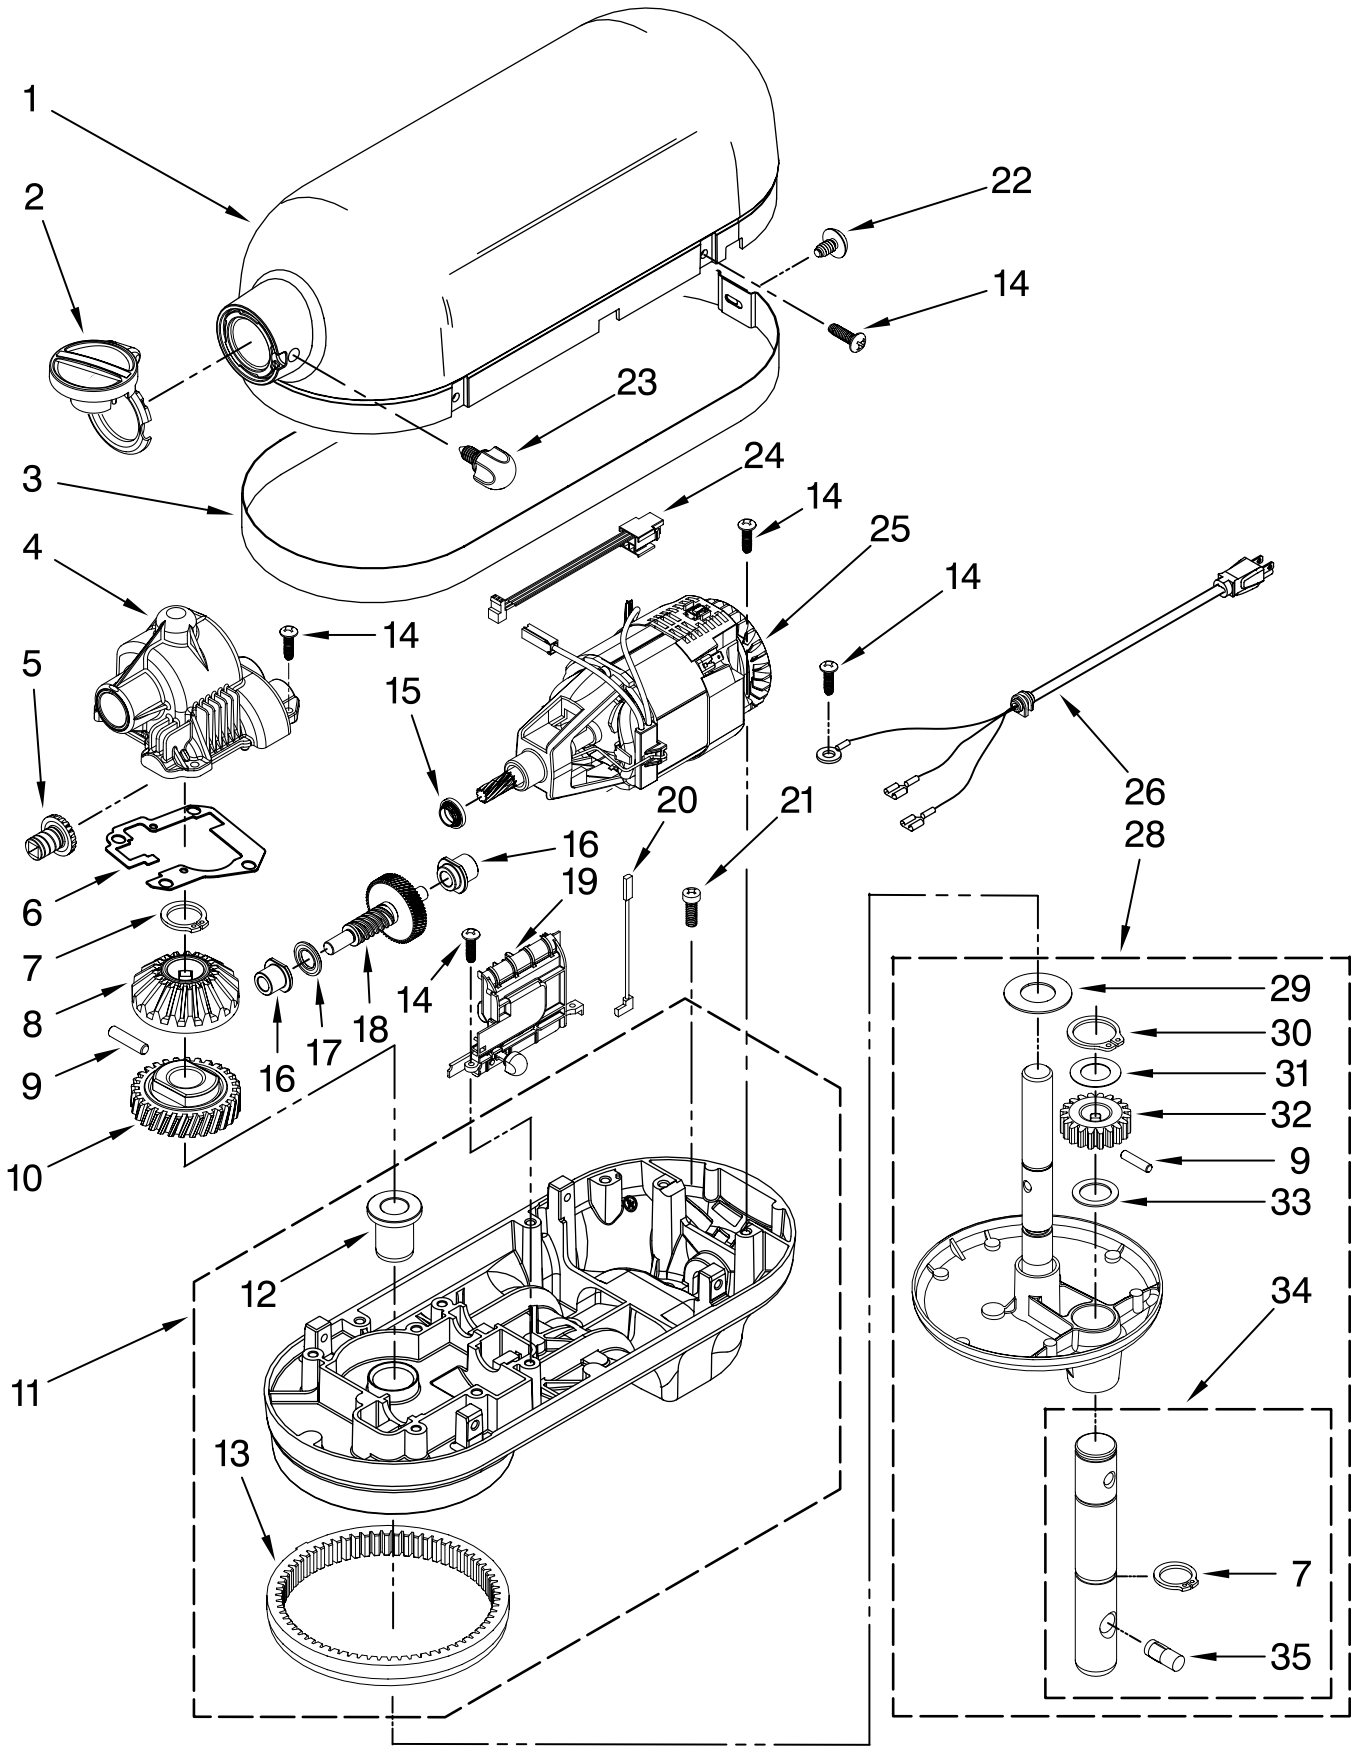

For Models: KP26M1X_5, 4KP26M1X_5, KP26M1XQ_5

FOR ORDERING INFORMATION REFER TO PARTS PRICE LIST

CASE, GEARING AND PLANETARY UNIT

For Models: KP26M1X__5, 4KP26M1X__5, KP26M1XQ__5

Illus. No.	Part No.	DESCRIPTION
1	**	Gearcase Motor Housing
2	9707983	Cap, Attachment Hub, Hinged
3	**	Band, Trim
4	9709125	Transmission Housing
5	9703338	Gear, Attachment Hub Level
6	9709511	Gasket, Transmission Cover
7	9703680	Clip, Retaining
8	9703337	Gear, Bevel
9	9707223	Pin, Retaining
10	9706529	Gear, Worm Follower
11	**	Lower Gearcase
12	16897	Bearing, Lower Center
13	9703339	Gear, Internal
14	3400814	Screw
15	9706247	Seal, Motor Shaft
16		Bearing
	W10170080	Front
	W10170081	Rear
17	9703445	Bearing, Thrust
18	9709231	Gear, Worm
19		Control Assembly
	9706648	Black Knob
	9706649	Grey Knob
20	9706036	Lead, Motor to Control
21	3400200	Screw
22	3400617	Screw
23		Thumb Screw
	9709194	Black
	9709196	Grey
24	9703312	Sensor, Hall Effect
25	9707507	Motor (10 Tooth)
26		Cord, Power
	W10164887	White
	W10164888	Black
28	**	Planetary Assembly
29	9703434	Washer, Fiber
30	9703438	Clip, Retaining
31	9706090	Washer
32	9707627	Gear, Pinion
33	8533910	Washer
34	9708191	Shaft, Agitator
35	9704677	Pin, Groove