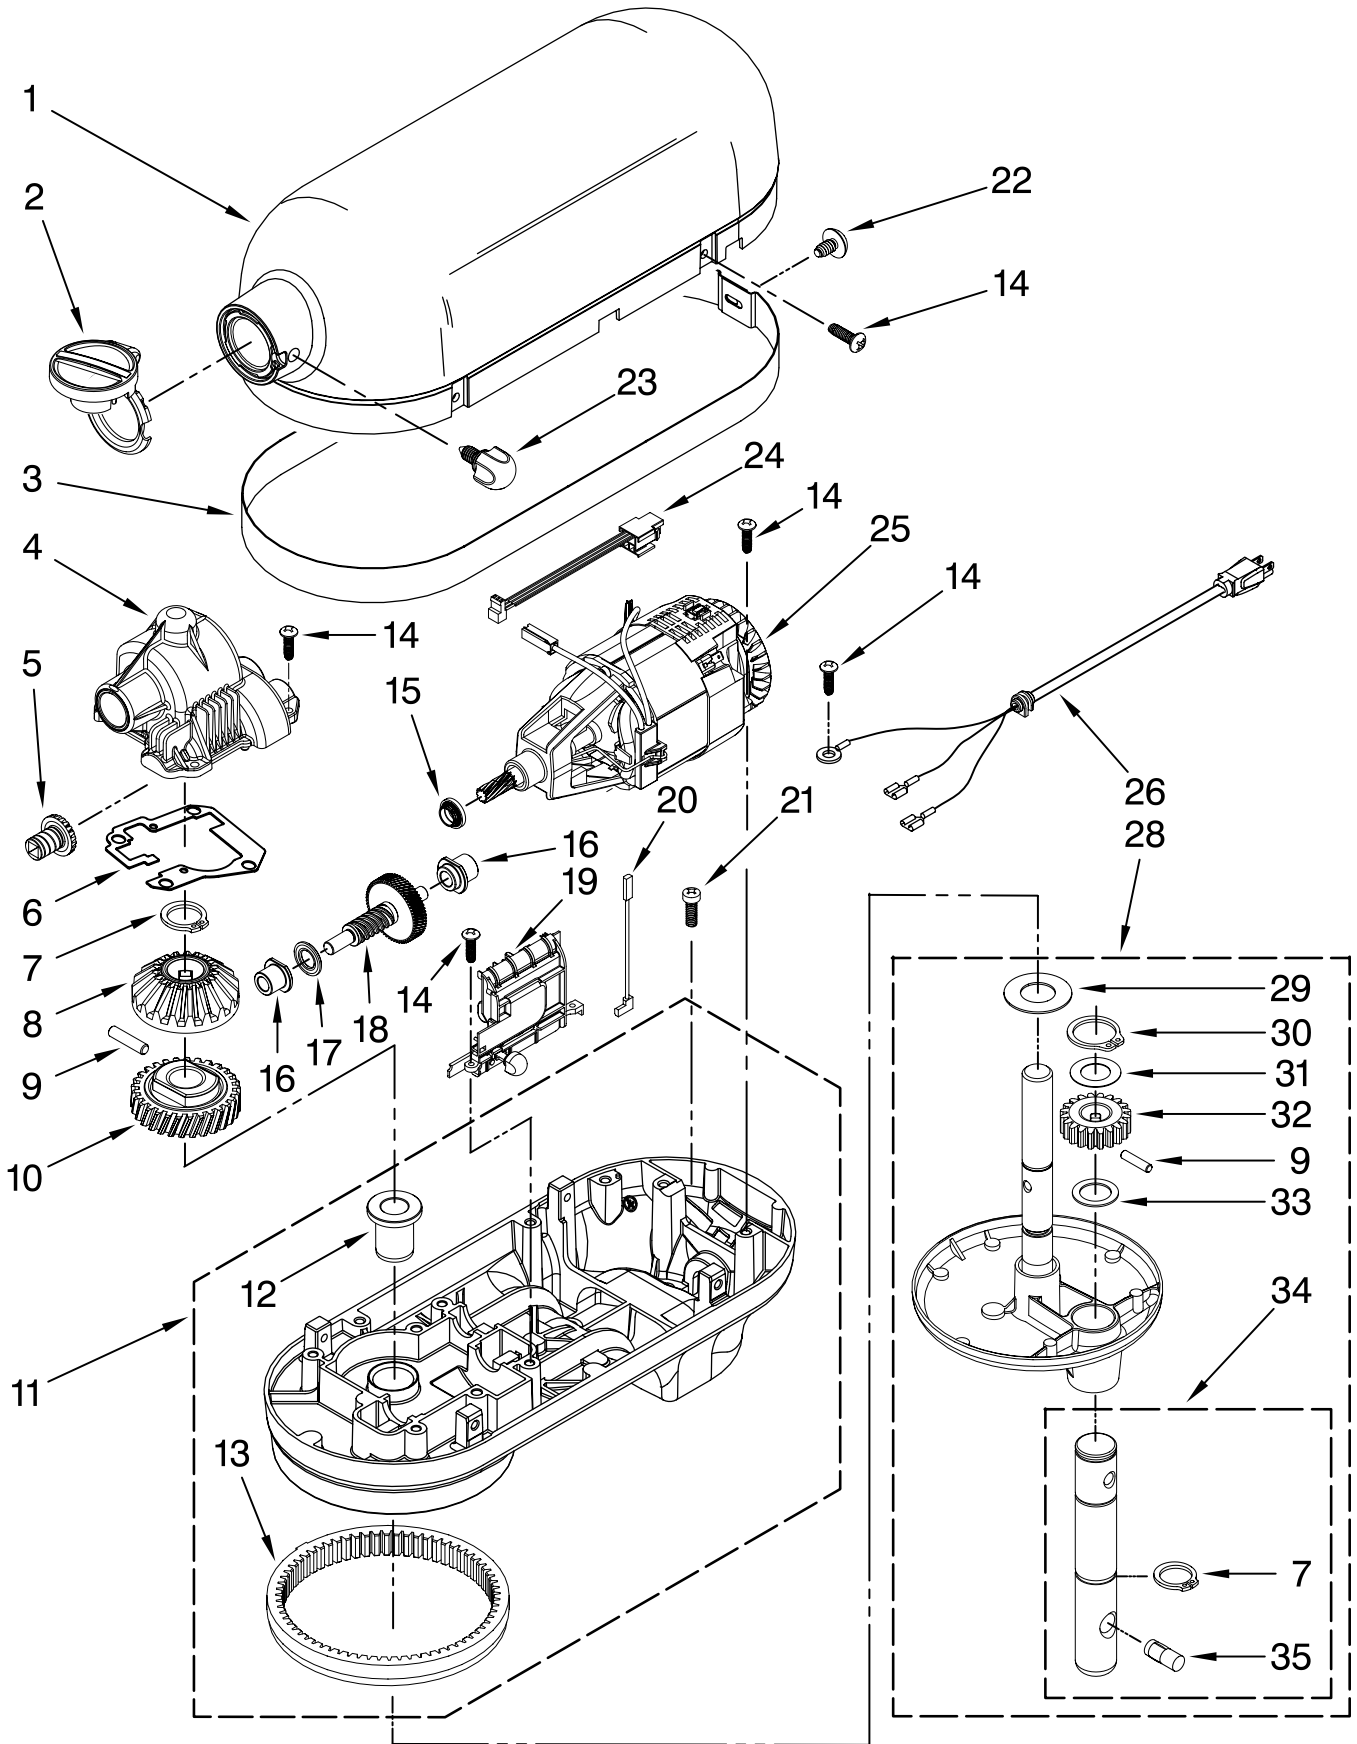

For Models: KP26M1X_5, 4KP26M1X_5, KP26M1XQ_5

FOR ORDERING INFORMATION REFER TO PARTS PRICE LIST

CASE, GEARING AND PLANETARY UNIT

For Models: KP26M1X__5, 4KP26M1X__5, KP26M1XQ__5

<u>Illus.</u> <u>No.</u>	<u>Part</u> <u>No.</u>	<u>DESCRIPTION</u>
1	**	Gearcase Motor Housing
2	9707983	Cap, Attachment Hub, Hinged
3	**	Band, Trim
4	9709125	Transmission Housing
5	9703338	Gear, Attachment Hub Level
6	9709511	Gasket, Transmission Cover
7	9703680	Clip, Retaining
8	9703337	Gear, Bevel
9	9707223	Pin, Retaining
10	9706529	Gear, Worm Follower
11	**	Lower Gearcase
12	16897	Bearing, Lower Center
13	9703339	Gear, Internal
14	3400814	Screw
15	9706247	Seal, Motor Shaft
16		Bearing Front W10170080 Rear W10170081
17	9703445	Bearing, Thrust
18	9709231	Gear, Worm
19		Control Assembly 9706648 Black Knob 9706649 Grey Knob
20	9706036	Lead, Motor to Control
21	3400200	Screw
22	3400617	Screw
23		Thumb Screw 9709194 Black 9709196 Grey
24	9703312	Sensor, Hall Effect
25	9707507	Motor (10 Tooth)
26		Cord, Power W10164887 White W10164888 Black
28	**	Planetary Assembly
29	9703434	Washer, Fiber
30	9703438	Clip, Retaining
31	9706090	Washer
32	9707627	Gear, Pinion
33	8533910	Washer
34	9708191	Shaft, Agitator
35	9704677	Pin, Groove