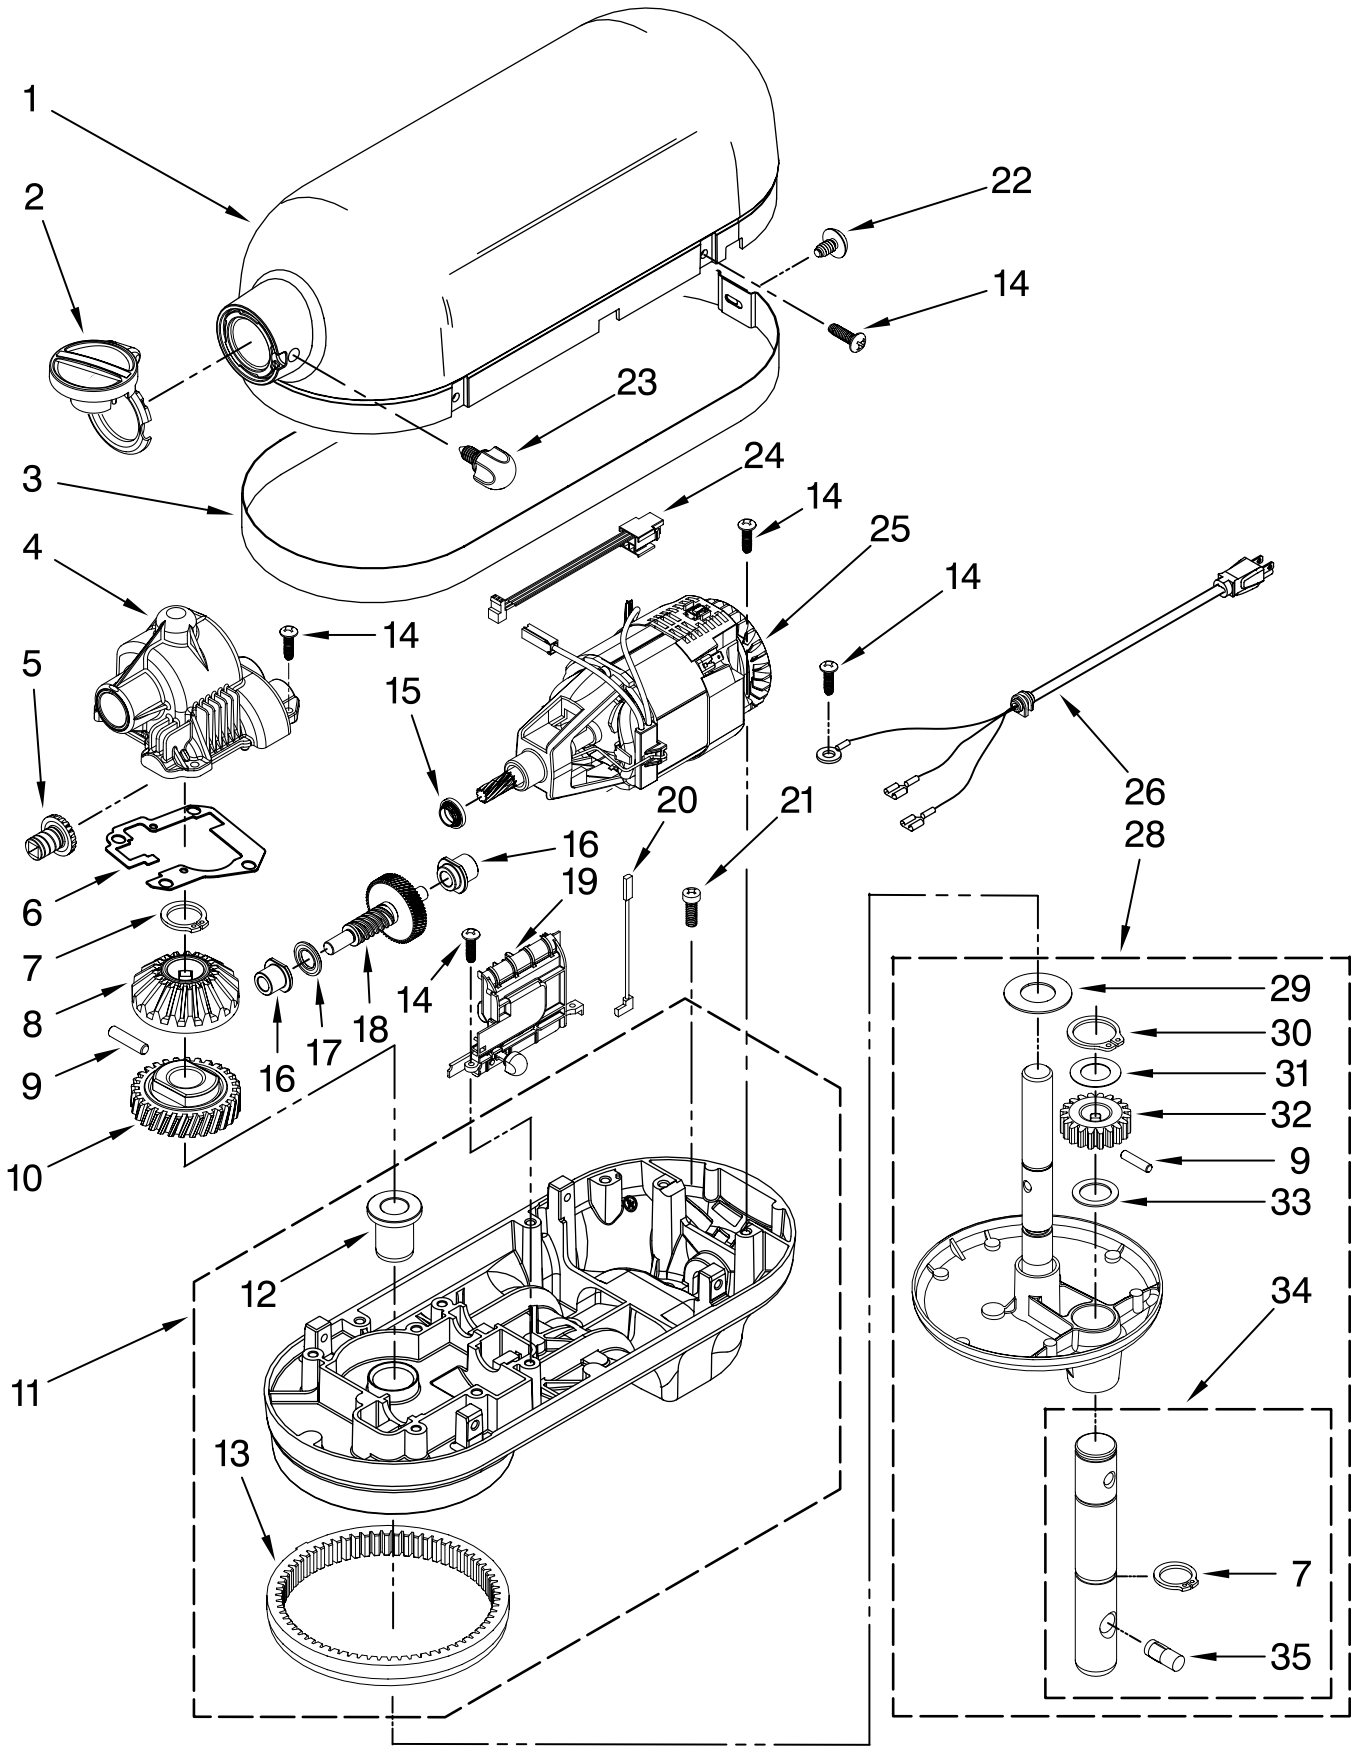

For Models: KP26M1X_5, 4KP26M1X_5, KP26M1XQ_5

FOR ORDERING INFORMATION REFER TO PARTS PRICE LIST

CASE, GEARING AND PLANETARY UNIT

For Models: KP26M1X__5, 4KP26M1X__5, KP26M1XQ__5

Illus. No.	Part No.	DESCRIPTION
1	**	Gearcase Motor Housing
2	9707983	Cap, Attachment Hub, Hinged
3	**	Band, Trim
4	9709125	Transmission Housing
5	9703338	Gear, Attachment Hub Level
6	9709511	Gasket, Transmission Cover
7	9703680	Clip, Retaining
8	9703337	Gear, Bevel
9	9707223	Pin, Retaining
10	9706529	Gear, Worm Follower
11	**	Lower Gearcase
12	16897	Bearing, Lower Center
13	9703339	Gear, Internal
14	3400814	Screw
15	9706247	Seal, Motor Shaft
16		Bearing Front W10170080 Rear W10170081
17	9703445	Bearing, Thrust
18	9709231	Gear, Worm
19		Control Assembly 9706648 Black Knob 9706649 Grey Knob
20	9706036	Lead, Motor to Control
21	3400200	Screw
22	3400617	Screw
23		Thumb Screw 9709194 Black 9709196 Grey
24	9703312	Sensor, Hall Effect
25	9707507	Motor (10 Tooth)
26		Cord, Power W10164887 White W10164888 Black
28	**	Planetary Assembly
29	9703434	Washer, Fiber
30	9703438	Clip, Retaining
31	9706090	Washer
32	9707627	Gear, Pinion
33	8533910	Washer
34	9708191	Shaft, Agitator
35	9704677	Pin, Groove