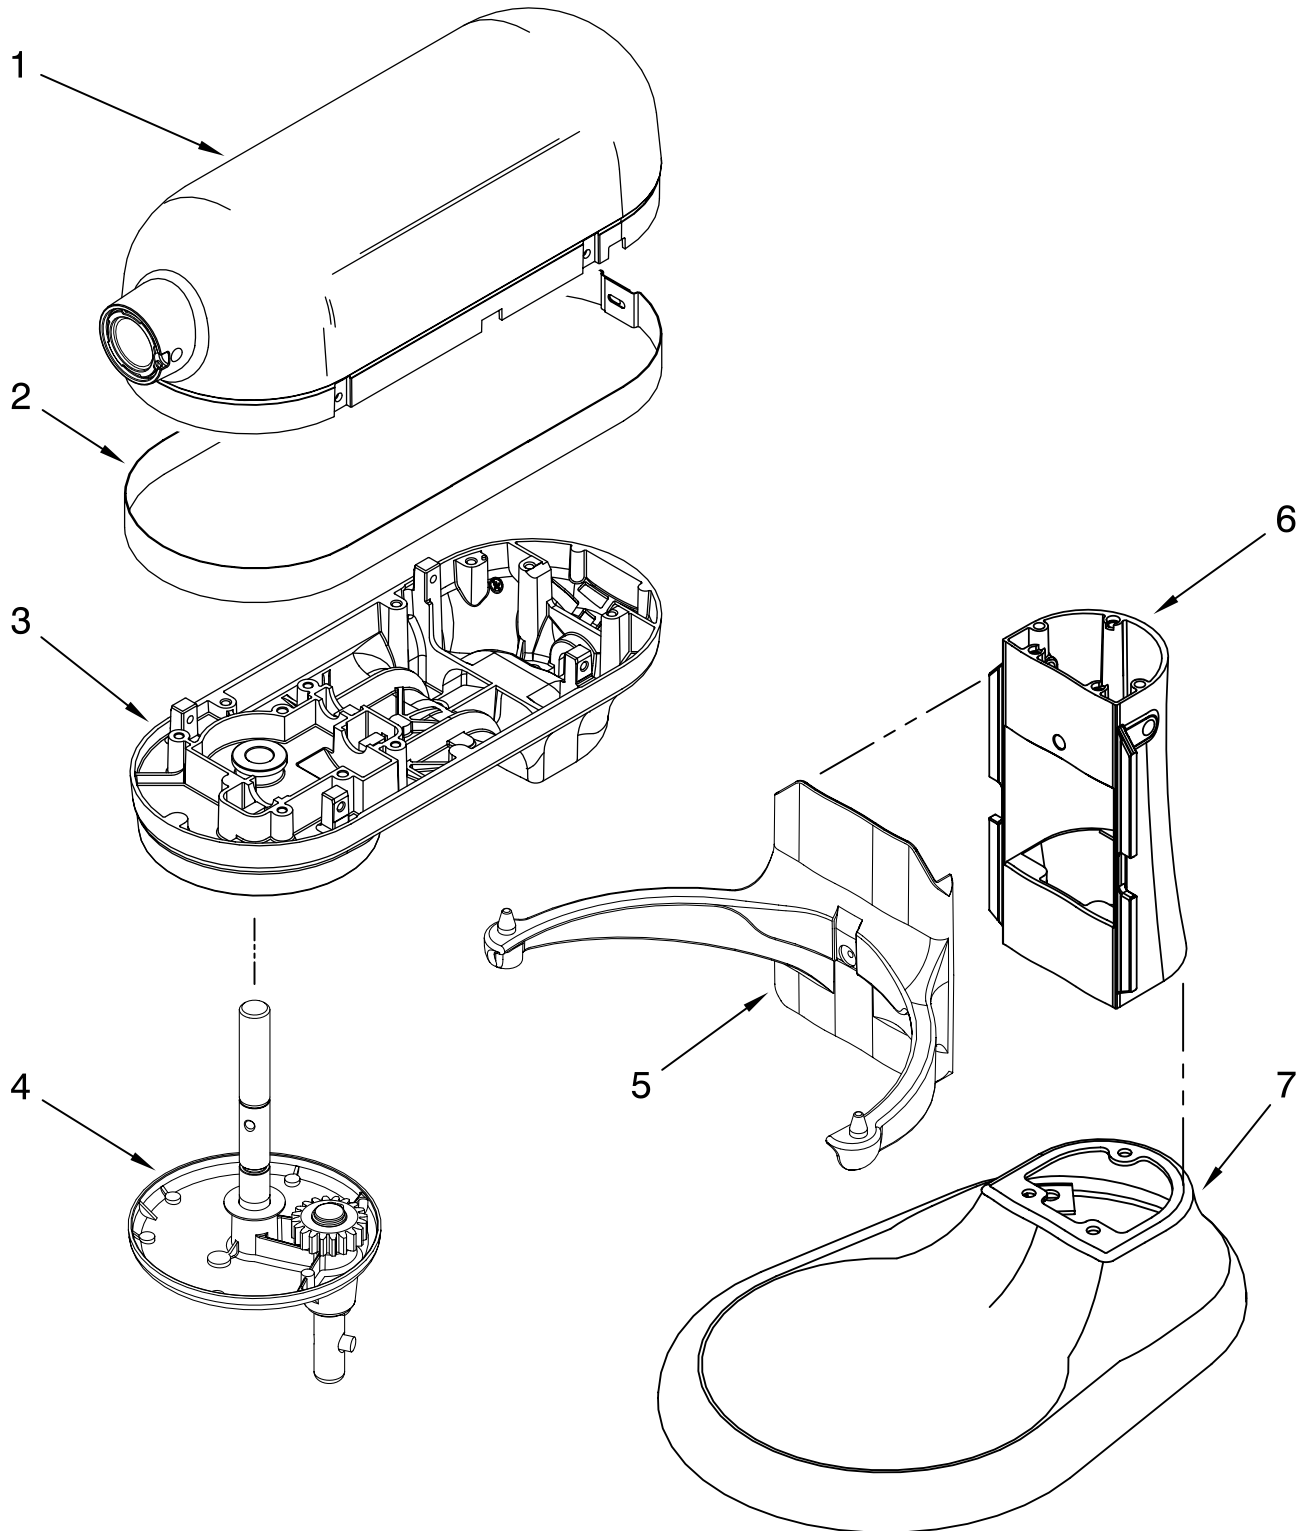

COLOR VARIATION PARTS

For Models: KP26M1X_5, 4KP26M1X_5, KP26M1XQ_5

FOR ORDERING INFORMATION REFER TO PARTS PRICE LIST