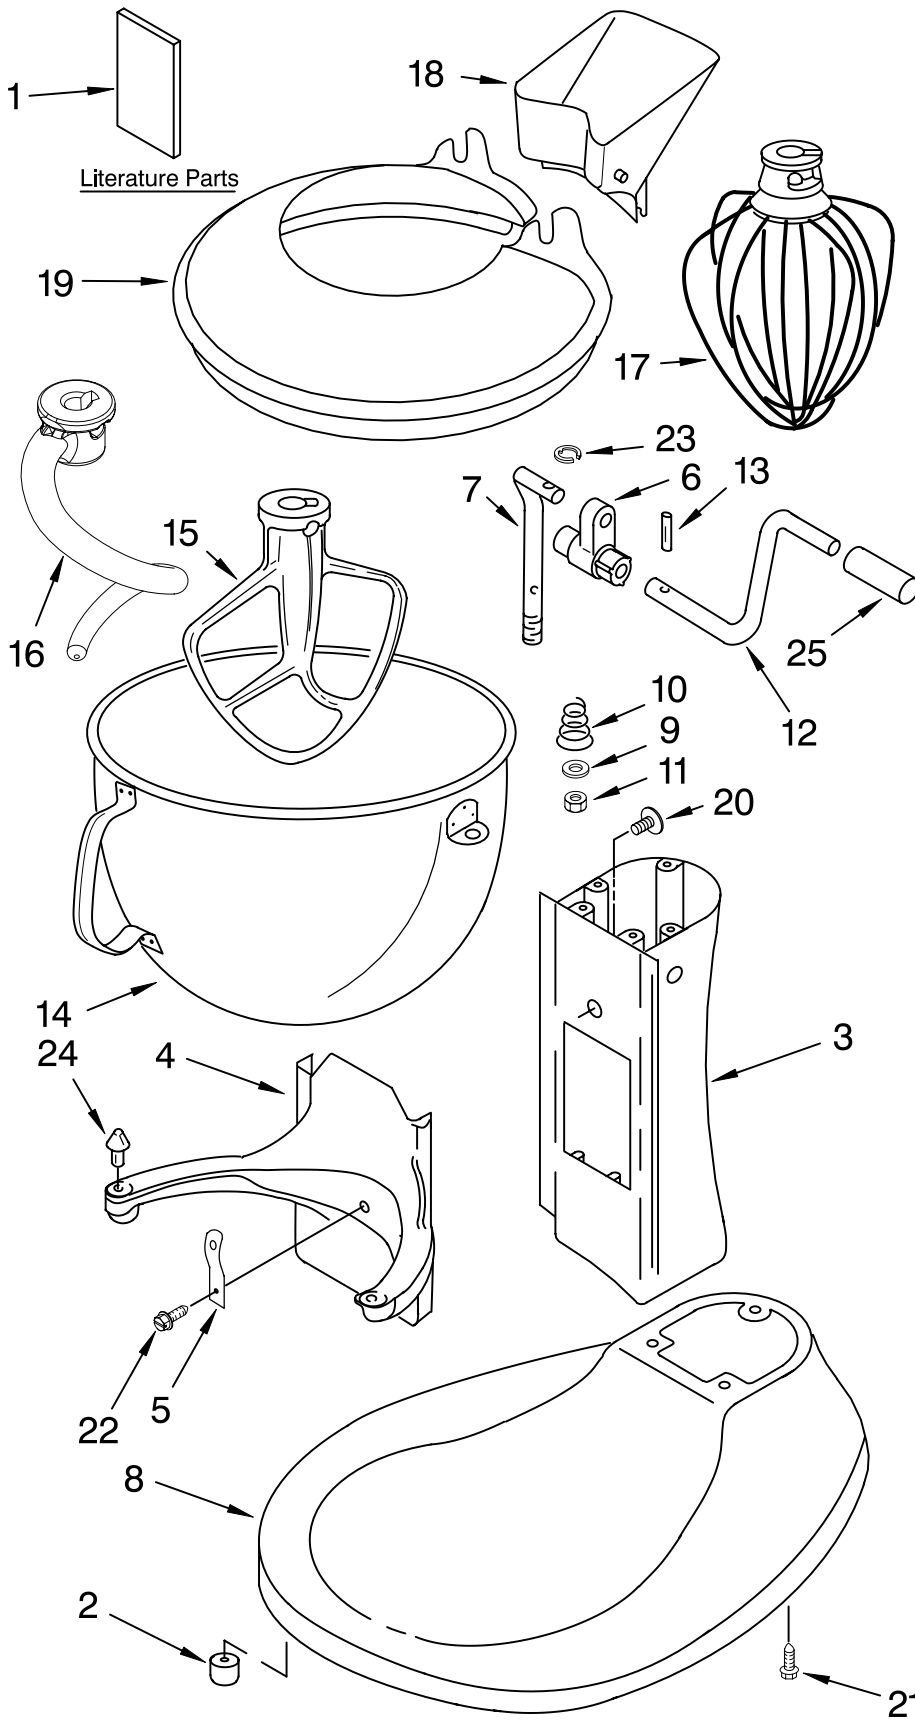

BASE AND PEDESTAL UNIT

For Models: KP26M1X__4, 4KP26M1X__4

Illus. No.	Part No.	DESCRIPTION
1		Literature Parts Use & Care Guide
	9708307	U.S.
	9708308	Canada
	8211764	Repair Parts List
2	9708649	Foot, Rubber
3	**	Column Assembly
4	**	Bowl Support
5	9703474	Latch, Bowl Spring
6	9706885	Arm, Bowl Lift
7	9706787	Rod, Bowl Lift
8	**	Base And Foot Supports
9	9703439	Washer
10	9237	Spring
11	4159092	Nut
12	9706788	Handle, Bowl Lift
13	3400863	Screw
14	9703687	Bowl (6 Qt)
15	9703485	Beater, Flat
16	9703655	Hook, Dough
17	9703491	Whip, Wire
18	9703534	Spout, Pouring
19	9703533	Shield, Pouring
20	9703426	Cam, Adjusting
21	3400200	Screw
22	3400018	Screw
23	9703307	Clip
24	4162028	Pin, Bowl Locating
25	9703698	Handle

**Refer To Page 3
Color Variation Parts

FOR ORDERING INFORMATION REFER TO PARTS PRICE LIST