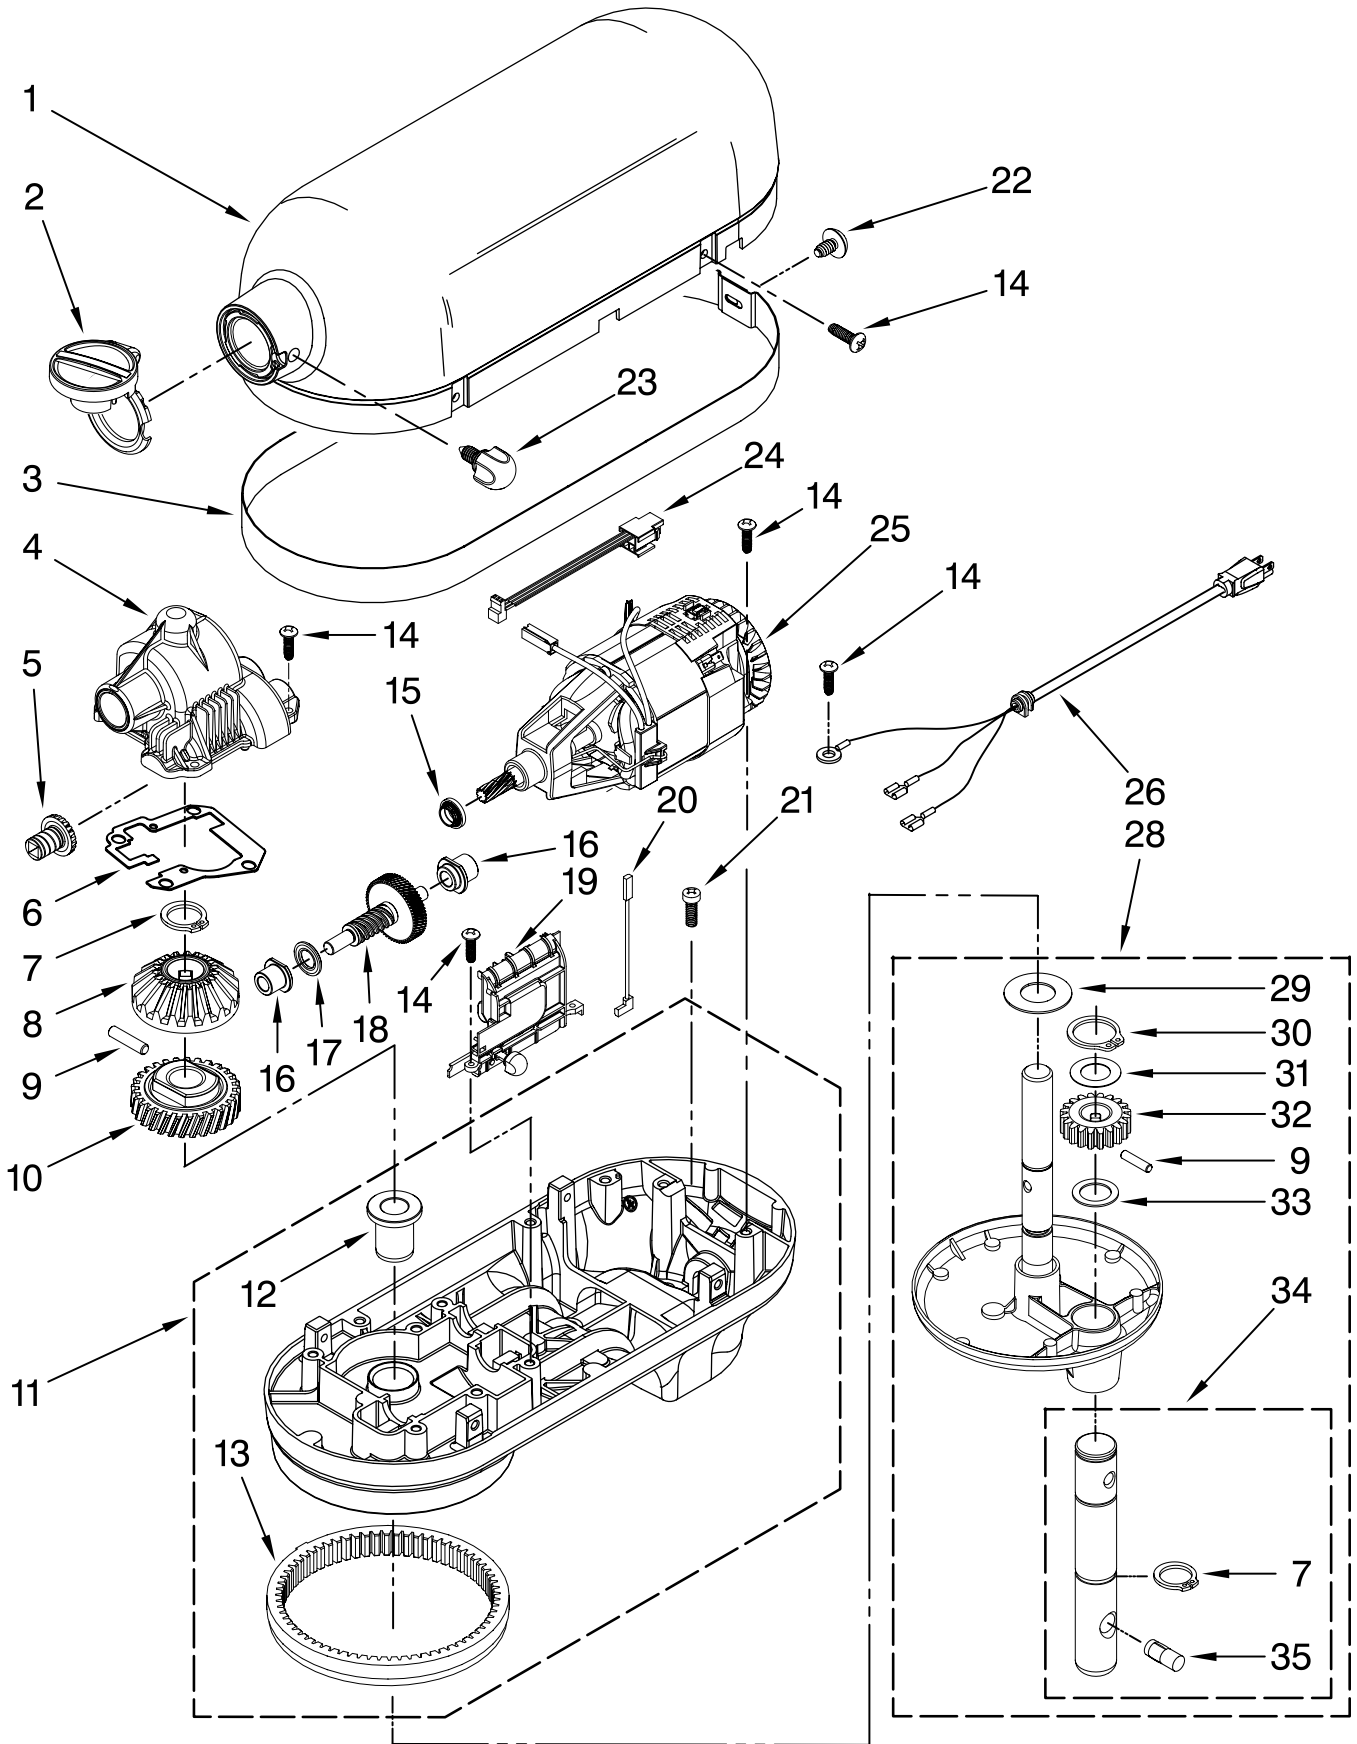

For Models: KP26M1X_5, 4KP26M1X_5, KP26M1XQ_5

FOR ORDERING INFORMATION REFER TO PARTS PRICE LIST

CASE, GEARING AND PLANETARY UNIT

For Models: KP26M1X__5, 4KP26M1X__5, KP26M1XQ__5

Illus. No.	Part No.	DESCRIPTION
1	**	Gearcase Motor Housing
2	9707983	Cap, Attachment Hub, Hinged
3	**	Band, Trim
4	9709125	Transmission Housing
5	9703338	Gear, Attachment Hub Level
6	9709511	Gasket, Transmission Cover
7	9703680	Clip, Retaining
8	9703337	Gear, Bevel
9	9707223	Pin, Retaining
10	9706529	Gear, Worm Follower
11	**	Lower Gearcase
12	16897	Bearing, Lower Center
13	9703339	Gear, Internal
14	3400814	Screw
15	9706247	Seal, Motor Shaft
16		Bearing
	W10170080	Front
	W10170081	Rear
17	9703445	Bearing, Thrust
18	9709231	Gear, Worm
19		Control Assembly
	9706648	Black Knob
	9706649	Grey Knob
20	9706036	Lead, Motor to Control
21	3400200	Screw
22	3400617	Screw
23		Thumb Screw
	9709194	Black
	9709196	Grey
24	9703312	Sensor, Hall Effect
25	9707507	Motor (10 Tooth)
26		Cord, Power
	W10164887	White
	W10164888	Black
28	**	Planetary Assembly
29	9703434	Washer, Fiber
30	9703438	Clip, Retaining
31	9706090	Washer
32	9707627	Gear, Pinion
33	8533910	Washer
34	9708191	Shaft, Agitator
35	9704677	Pin, Groove