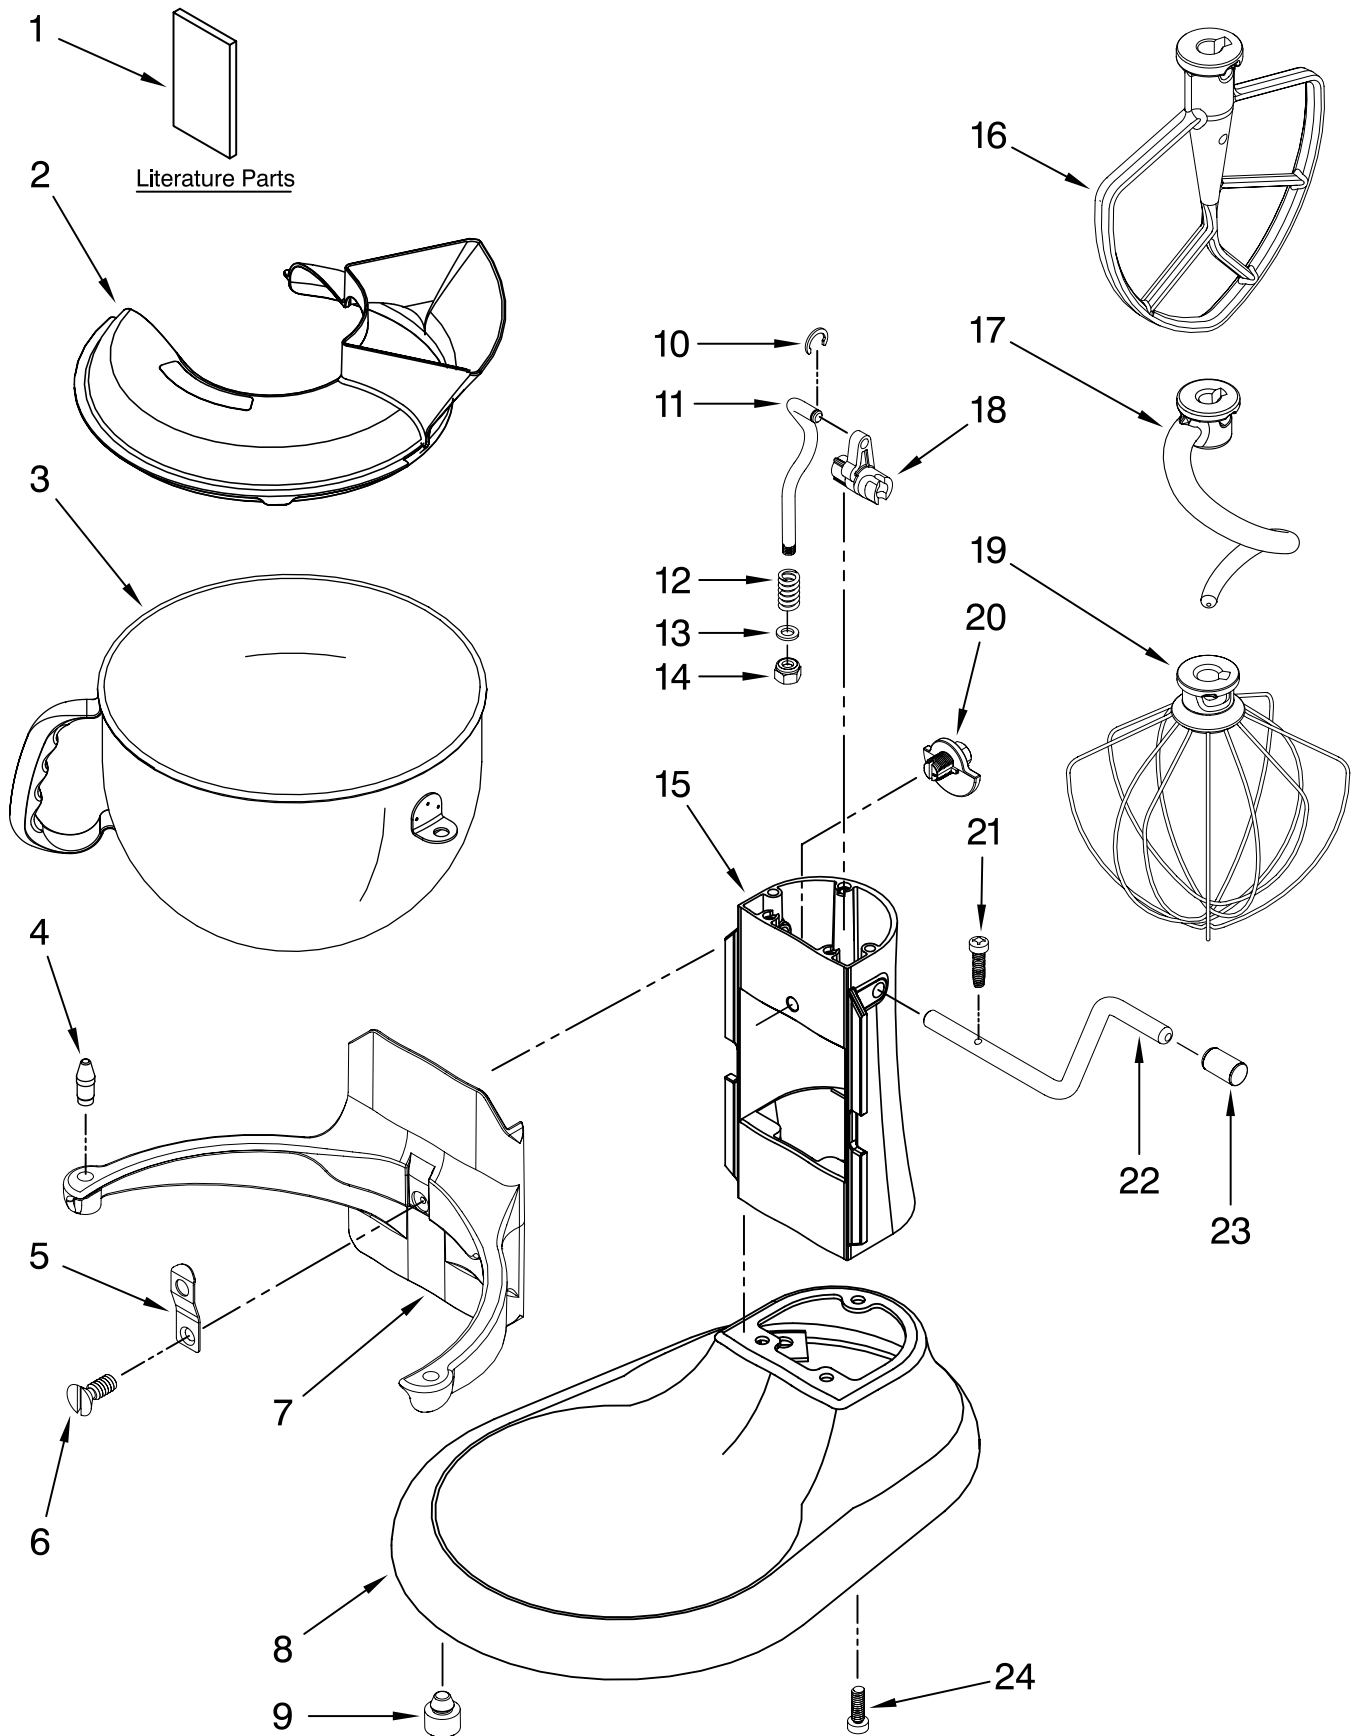

BASE AND PEDESTAL UNIT

For Models: KP26M1X_5, 4KP26M1X_5, KP26M1XQ_5

FOR ORDERING INFORMATION REFER TO PARTS PRICE LIST

BASE AND PEDESTAL UNIT

For Models: KP26M1X__5, 4KP26M1X__5, KP26M1XQ__5

Illus. No.	Part No.	DESCRIPTION
1		Literature Parts Use & Care Guide
	9708307	U.S.
	9708308	Canada
	8212278	Repair Parts List
2	9709924	Shield, Pouring
3	W10111702	Bowl, 6 Qt.
4	240185	Pin, Bowl Locating
5	9703474	Latch, Bowl Spring
6	3400018	Screw
7	**	Bowl Support
8	**	Base and Foot Assembly
9	9708649	Foot, Rubber
10	9703307	Clip
11	9706787	Rod, Bowl Lift
12	9237	Spring
13	9703439	Washer
14	8533907	Nut
15	**	Column Assembly
16	9703485	Beater, Flat
17	9703655	Hook, Dough
18	9706885	Arm, Bowl Lift
19	9703491	Whip, Wire
20	9703426	Cam, Adjusting
21	3400863	Screw
22	9706788	Handle, Bowl Lift
23	9703698	Handle
24	3400200	Screw

**Refer To Page 3
Color Variation Parts