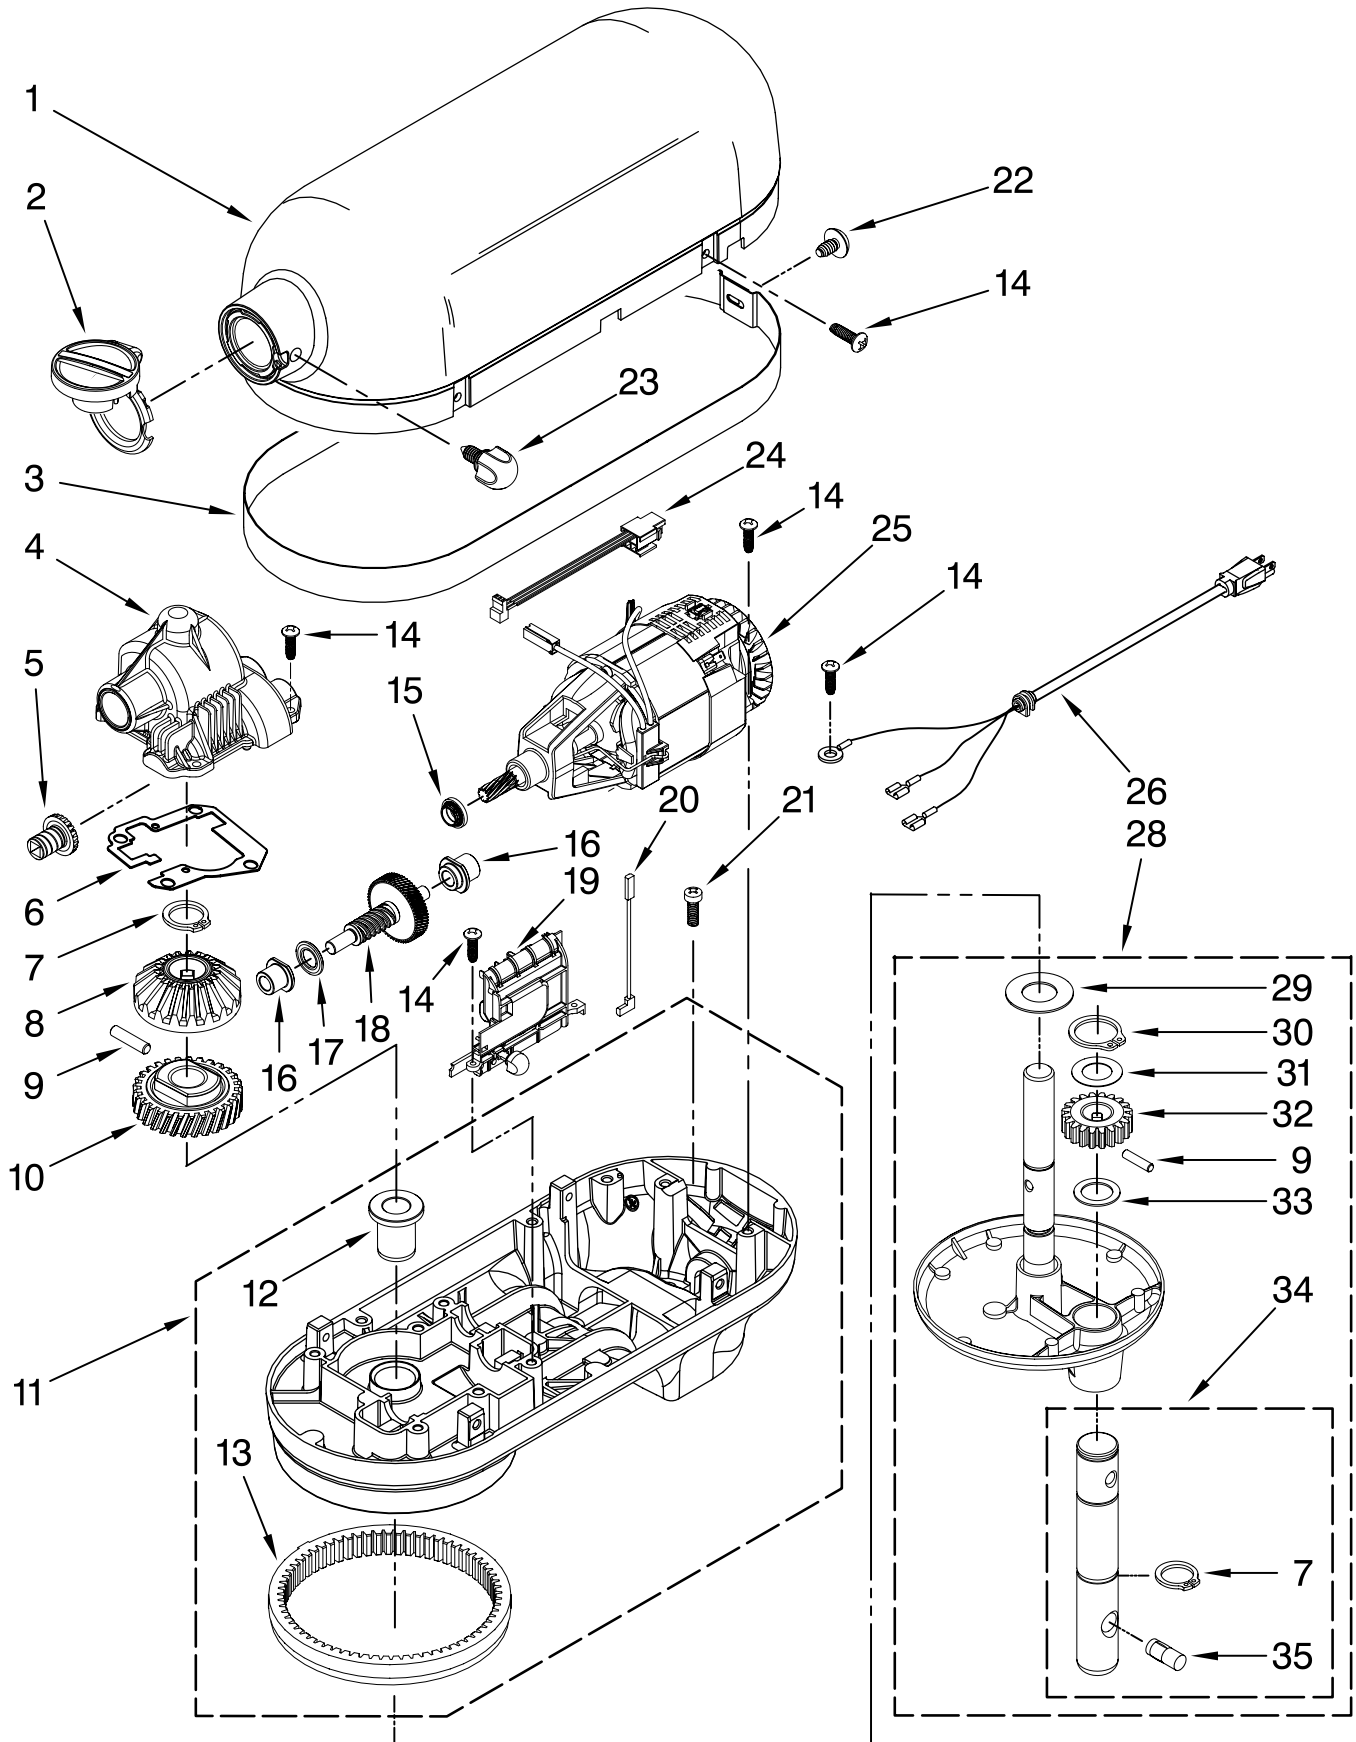

CASE, GEARING AND PLANETARY UNIT

For Models: KP26M1X_5, 4KP26M1X_5, KP26M1XQ_5

FOR ORDERING INFORMATION REFER TO PARTS PRICE LIST

CASE, GEARING AND PLANETARY UNIT

For Models: KP26M1X__5, 4KP26M1X__5, KP26M1XQ__5

Illus. No.	Part No.	DESCRIPTION
1	**	Gearcase Motor Housing
2	9707983	Cap, Attachment Hub, Hinged
3	**	Band, Trim
4	9709125	Transmission Housing
5	9703338	Gear, Attachment Hub Level
6	9709511	Gasket, Transmission Cover
7	9703680	Clip, Retaining
8	9703337	Gear, Bevel
9	9707223	Pin, Retaining
10	9706529	Gear, Worm Follower
11	**	Lower Gearcase
12	16897	Bearing, Lower Center
13	9703339	Gear, Internal
14	3400814	Screw
15	9706247	Seal, Motor Shaft
16		Bearing
	W10170080	Front
	W10170081	Rear
17	9703445	Bearing, Thrust
18	9709231	Gear, Worm
19		Control Assembly
	9706648	Black Knob
	9706649	Grey Knob
20	9706036	Lead, Motor to Control
21	3400200	Screw
22	3400617	Screw
23		Thumb Screw
	9709194	Black
	9709196	Grey
24	9703312	Sensor, Hall Effect
25	9707507	Motor (10 Tooth)
26		Cord, Power
	W10164887	White
	W10164888	Black
28	**	Planetary Assembly
29	9703434	Washer, Fiber
30	9703438	Clip, Retaining
31	9706090	Washer
32	9707627	Gear, Pinion
33	8533910	Washer
34	9708191	Shaft, Agitator
35	9704677	Pin, Groove

**Refer To Page 3
Color Variation Parts

FOR ORDERING INFORMATION REFER TO PARTS PRICE LIST