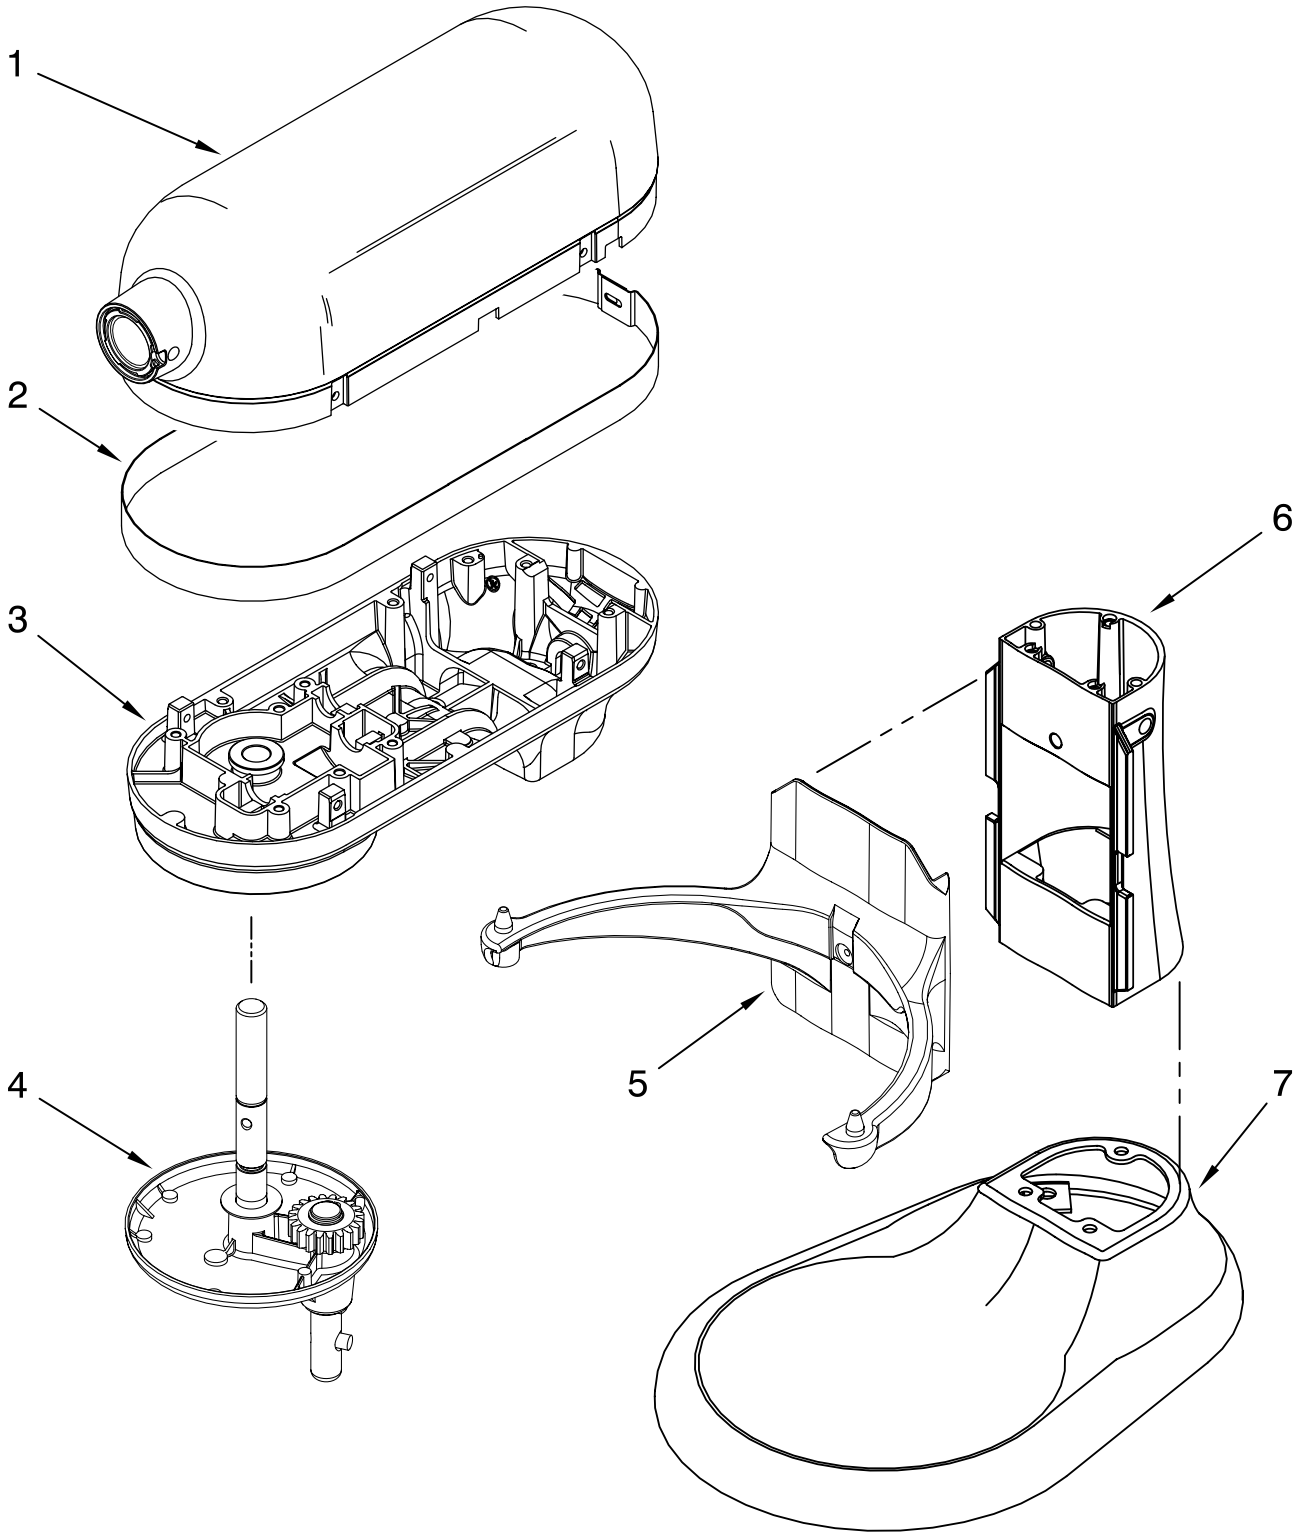

COLOR VARIATION PARTS

For Models: KP26M1X_5, 4KP26M1X_5, KP26M1XQ_5

FOR ORDERING INFORMATION REFER TO PARTS PRICE LIST