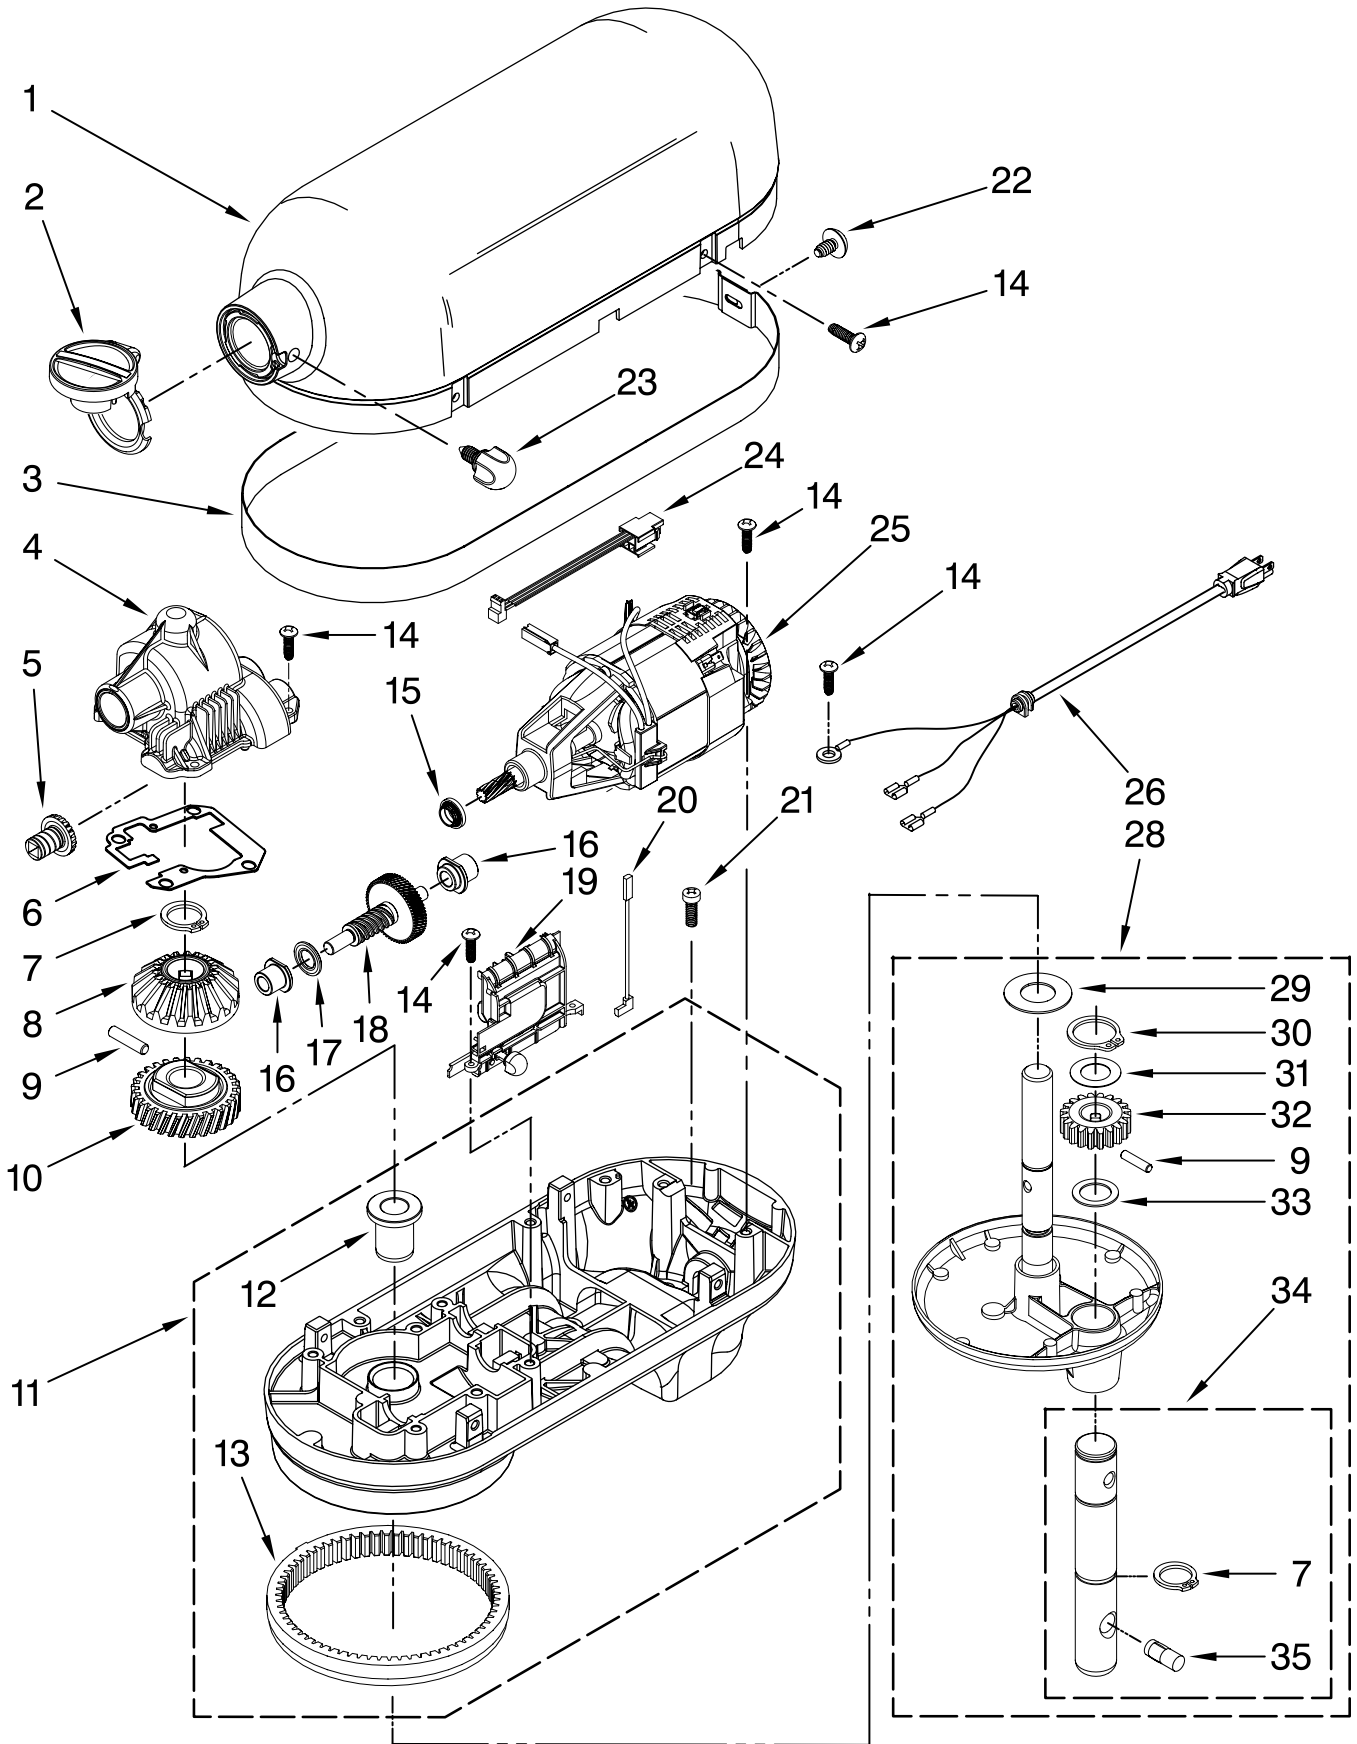

CASE, GEARING AND PLANETARY UNIT

For Models: KP26M1X_5, 4KP26M1X_5, KP26M1XQ_5

FOR ORDERING INFORMATION REFER TO PARTS PRICE LIST

CASE, GEARING AND PLANETARY UNIT

For Models: KP26M1X__5, 4KP26M1X__5, KP26M1XQ__5

<u>Illus.</u> <u>No.</u>	<u>Part</u> <u>No.</u>	<u>DESCRIPTION</u>
1	**	Gearcase Motor Housing
2	9707983	Cap, Attachment Hub, Hinged
3	**	Band, Trim
4	9709125	Transmission Housing
5	9703338	Gear, Attachment Hub Level
6	9709511	Gasket, Transmission Cover
7	9703680	Clip, Retaining
8	9703337	Gear, Bevel
9	9707223	Pin, Retaining
10	9706529	Gear, Worm Follower
11	**	Lower Gearcase
12	16897	Bearing, Lower Center
13	9703339	Gear, Internal
14	3400814	Screw
15	9706247	Seal, Motor Shaft
16		Bearing Front W10170080 Rear W10170081
17	9703445	Bearing, Thrust
18	9709231	Gear, Worm
19		Control Assembly 9706648 Black Knob 9706649 Grey Knob
20	9706036	Lead, Motor to Control
21	3400200	Screw
22	3400617	Screw
23		Thumb Screw 9709194 Black 9709196 Grey
24	9703312	Sensor, Hall Effect
25	9707507	Motor (10 Tooth)
26		Cord, Power W10164887 White W10164888 Black
28	**	Planetary Assembly
29	9703434	Washer, Fiber
30	9703438	Clip, Retaining
31	9706090	Washer
32	9707627	Gear, Pinion
33	8533910	Washer
34	9708191	Shaft, Agitator
35	9704677	Pin, Groove

**Refer To Page 3
Color Variation Parts

FOR ORDERING INFORMATION REFER TO PARTS PRICE LIST