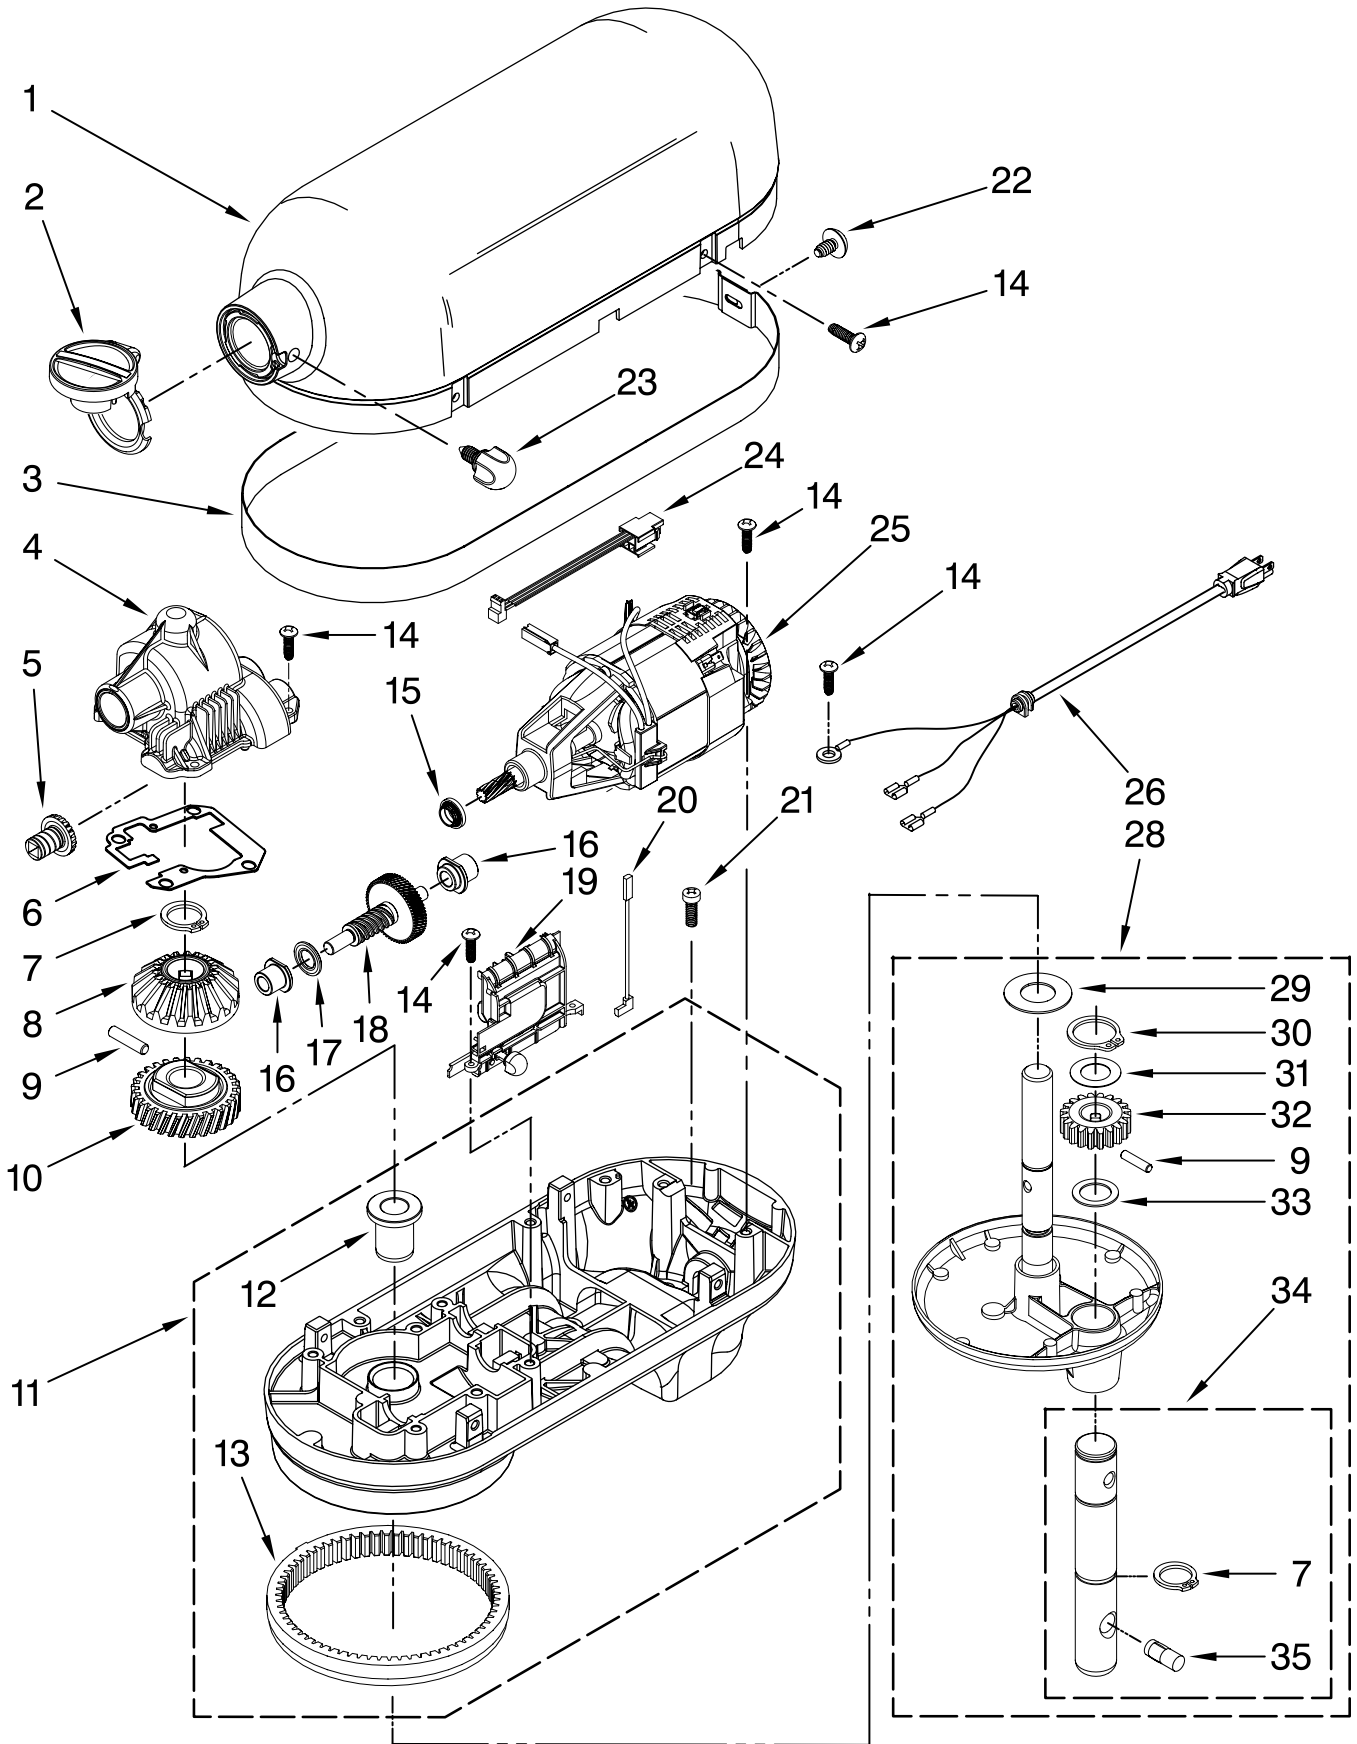

For Models: KP26M1X_5, 4KP26M1X_5, KP26M1XQ_5

FOR ORDERING INFORMATION REFER TO PARTS PRICE LIST

CASE, GEARING AND PLANETARY UNIT

For Models: KP26M1X__5, 4KP26M1X__5, KP26M1XQ__5

Illus. No.	Part No.	DESCRIPTION
1	**	Gearcase Motor Housing
2	9707983	Cap, Attachment Hub, Hinged
3	**	Band, Trim
4	9709125	Transmission Housing
5	9703338	Gear, Attachment Hub Level
6	9709511	Gasket, Transmission Cover
7	9703680	Clip, Retaining
8	9703337	Gear, Bevel
9	9707223	Pin, Retaining
10	9706529	Gear, Worm Follower
11	**	Lower Gearcase
12	16897	Bearing, Lower Center
13	9703339	Gear, Internal
14	3400814	Screw
15	9706247	Seal, Motor Shaft
16		Bearing Front W10170080 Rear W10170081
17	9703445	Bearing, Thrust
18	9709231	Gear, Worm
19		Control Assembly 9706648 Black Knob 9706649 Grey Knob
20	9706036	Lead, Motor to Control
21	3400200	Screw
22	3400617	Screw
23		Thumb Screw 9709194 Black 9709196 Grey
24	9703312	Sensor, Hall Effect
25	9707507	Motor (10 Tooth)
26		Cord, Power W10164887 White W10164888 Black
28	**	Planetary Assembly
29	9703434	Washer, Fiber
30	9703438	Clip, Retaining
31	9706090	Washer
32	9707627	Gear, Pinion
33	8533910	Washer
34	9708191	Shaft, Agitator
35	9704677	Pin, Groove