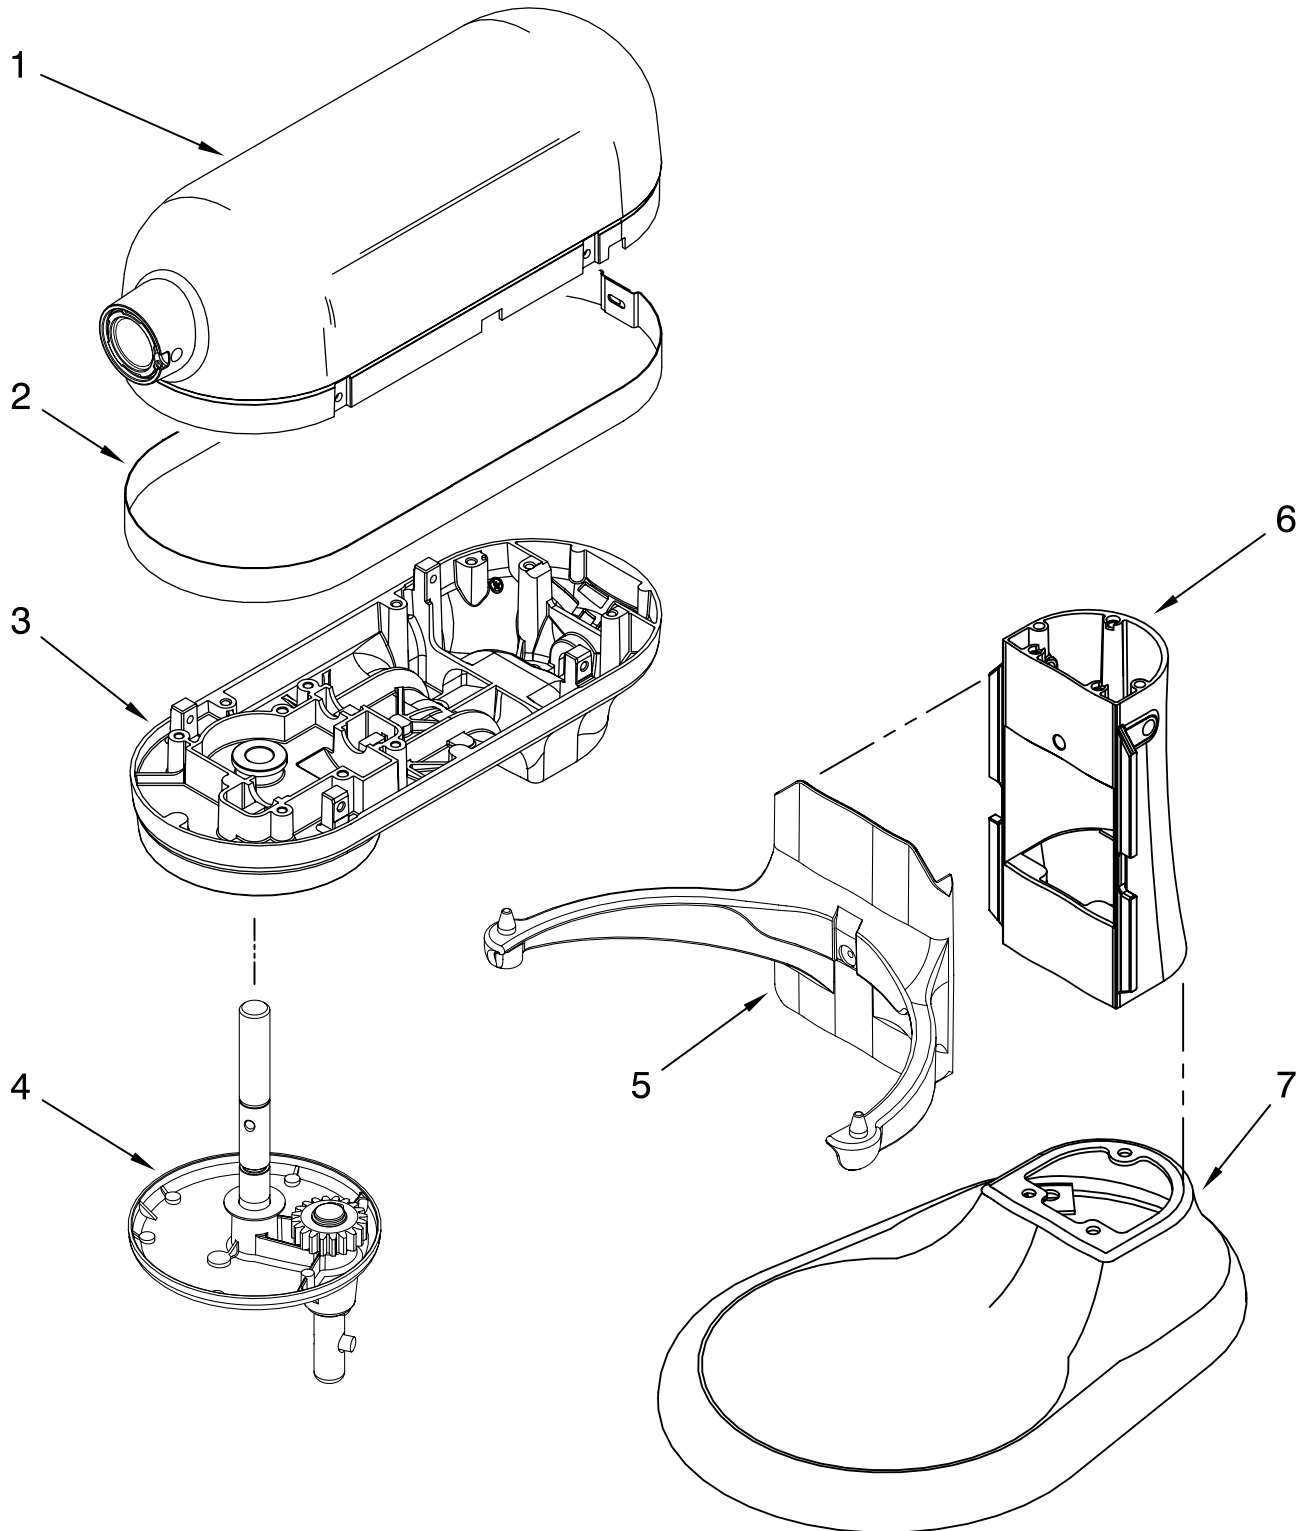

COLOR VARIATION PARTS

For Models: KP26M1X_5, 4KP26M1X_5, KP26M1XQ_5

FOR ORDERING INFORMATION REFER TO PARTS PRICE LIST