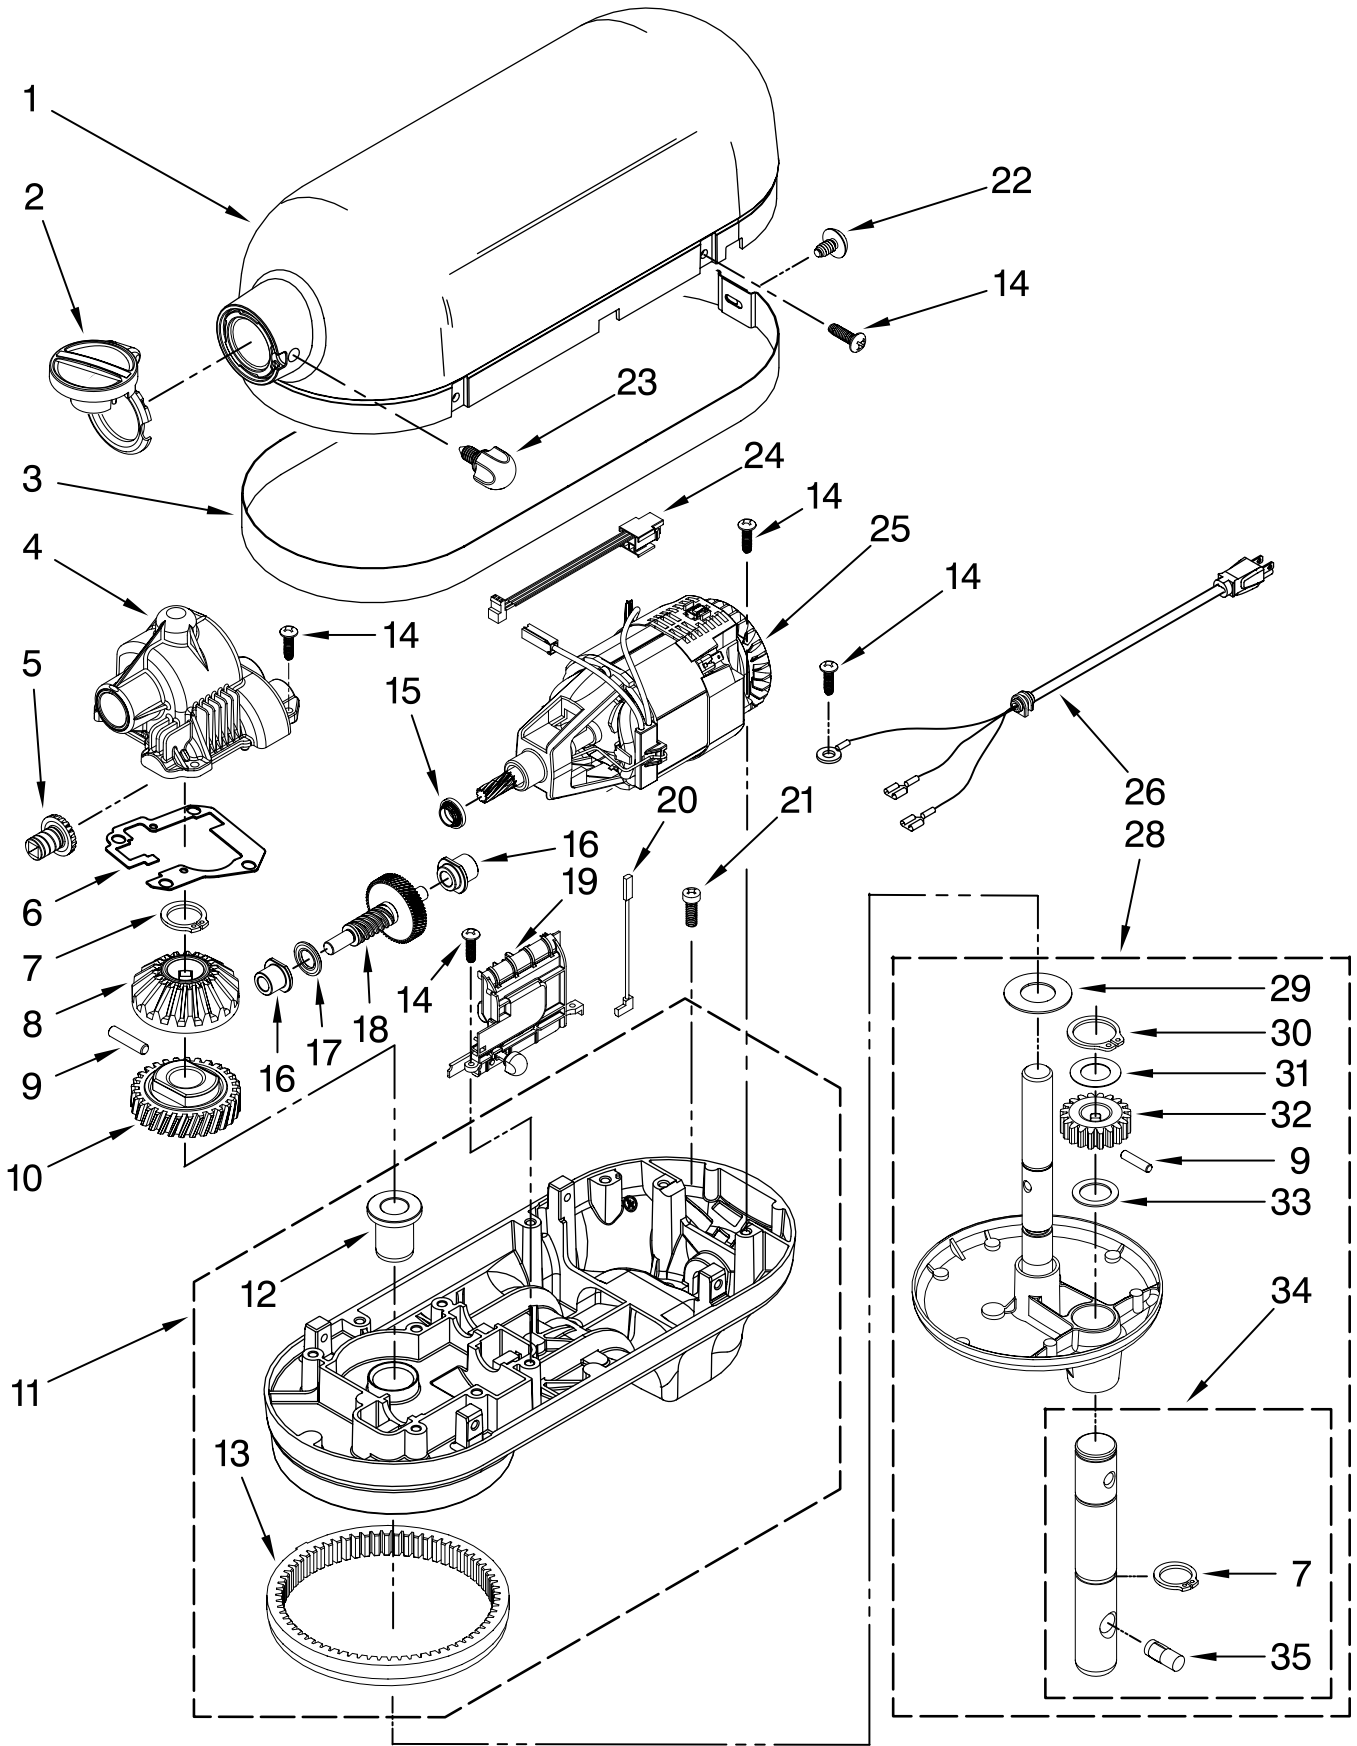

For Models: KP26M1X_5, 4KP26M1X_5, KP26M1XQ_5

FOR ORDERING INFORMATION REFER TO PARTS PRICE LIST

CASE, GEARING AND PLANETARY UNIT

For Models: KP26M1X__5, 4KP26M1X__5, KP26M1XQ__5

| Illus. No. | Part No. | DESCRIPTION |
|-------------------|-----------------|-----------------------------|
| 1 | ** | Gearcase Motor Housing |
| 2 | 9707983 | Cap, Attachment Hub, Hinged |
| 3 | ** | Band, Trim |
| 4 | 9709125 | Transmission Housing |
| 5 | 9703338 | Gear, Attachment Hub Level |
| 6 | 9709511 | Gasket, Transmission Cover |
| 7 | 9703680 | Clip, Retaining |
| 8 | 9703337 | Gear, Bevel |
| 9 | 9707223 | Pin, Retaining |
| 10 | 9706529 | Gear, Worm Follower |
| 11 | ** | Lower Gearcase |
| 12 | 16897 | Bearing, Lower Center |
| 13 | 9703339 | Gear, Internal |
| 14 | 3400814 | Screw |
| 15 | 9706247 | Seal, Motor Shaft |
| 16 | | Bearing |
| | W10170080 | Front |
| | W10170081 | Rear |
| 17 | 9703445 | Bearing, Thrust |
| 18 | 9709231 | Gear, Worm |
| 19 | | Control Assembly |
| | 9706648 | Black Knob |
| | 9706649 | Grey Knob |
| 20 | 9706036 | Lead, Motor to Control |
| 21 | 3400200 | Screw |
| 22 | 3400617 | Screw |
| 23 | | Thumb Screw |
| | 9709194 | Black |
| | 9709196 | Grey |
| 24 | 9703312 | Sensor, Hall Effect |
| 25 | 9707507 | Motor (10 Tooth) |
| 26 | | Cord, Power |
| | W10164887 | White |
| | W10164888 | Black |
| 28 | ** | Planetary Assembly |
| 29 | 9703434 | Washer, Fiber |
| 30 | 9703438 | Clip, Retaining |
| 31 | 9706090 | Washer |
| 32 | 9707627 | Gear, Pinion |
| 33 | 8533910 | Washer |
| 34 | 9708191 | Shaft, Agitator |
| 35 | 9704677 | Pin, Groove |