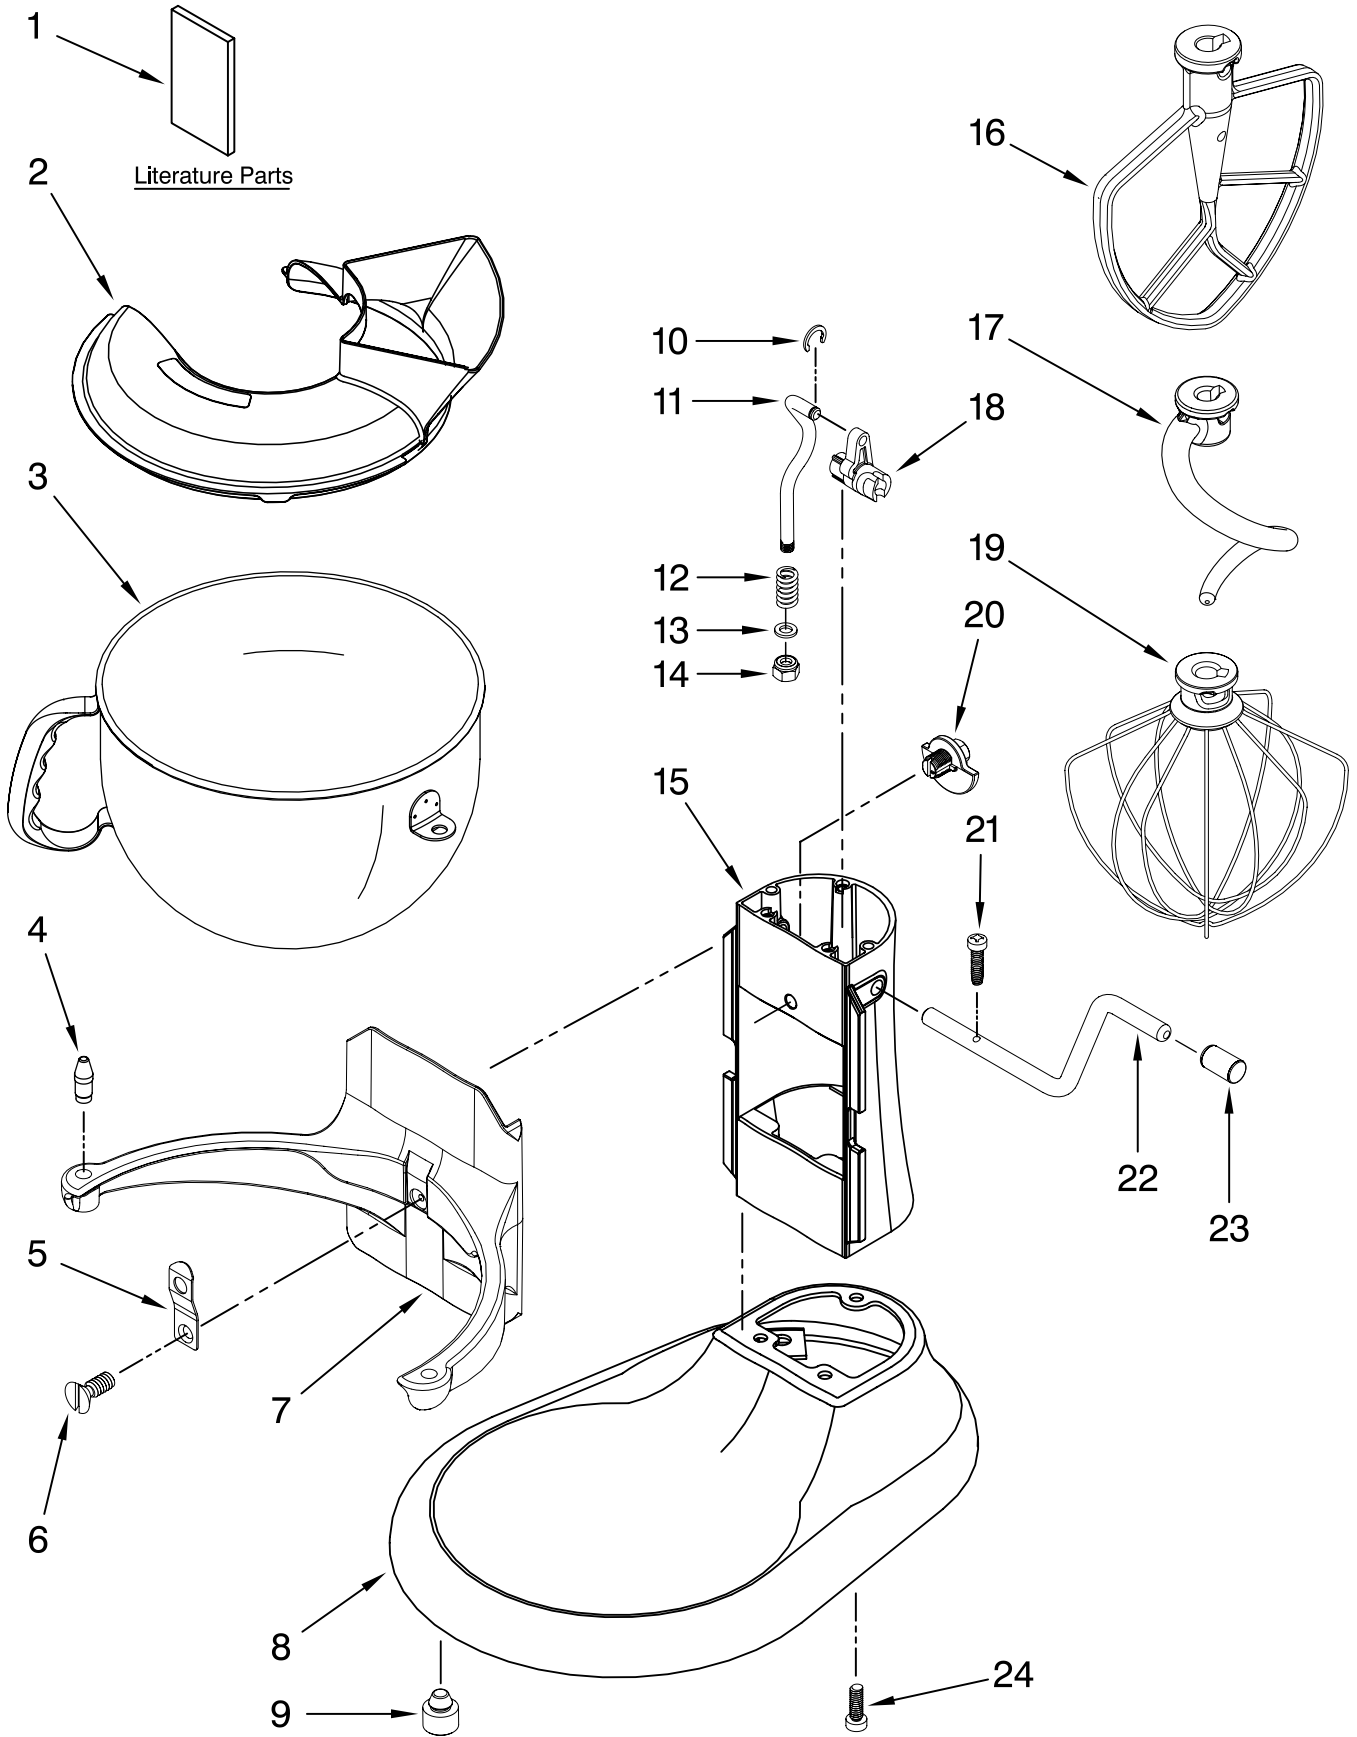

BASE AND PEDESTAL UNIT

For Models: KP26M1X_5, 4KP26M1X_5, KP26M1XQ_5

FOR ORDERING INFORMATION REFER TO PARTS PRICE LIST

BASE AND PEDESTAL UNIT

For Models: KP26M1X__5, 4KP26M1X__5, KP26M1XQ__5

Illus. No.	Part No.	DESCRIPTION
1		Literature Parts Use & Care Guide
	9708307	U.S.
	9708308	Canada
	8212278	Repair Parts List
2	9709924	Shield, Pouring
3	W10111702	Bowl, 6 Qt.
4	240185	Pin, Bowl Locating
5	9703474	Latch, Bowl Spring
6	3400018	Screw
7	**	Bowl Support
8	**	Base and Foot Assembly
9	9708649	Foot, Rubber
10	9703307	Clip
11	9706787	Rod, Bowl Lift
12	9237	Spring
13	9703439	Washer
14	8533907	Nut
15	**	Column Assembly
16	9703485	Beater, Flat
17	9703655	Hook, Dough
18	9706885	Arm, Bowl Lift
19	9703491	Whip, Wire
20	9703426	Cam, Adjusting
21	3400863	Screw
22	9706788	Handle, Bowl Lift
23	9703698	Handle
24	3400200	Screw

**Refer To Page 3
Color Variation Parts