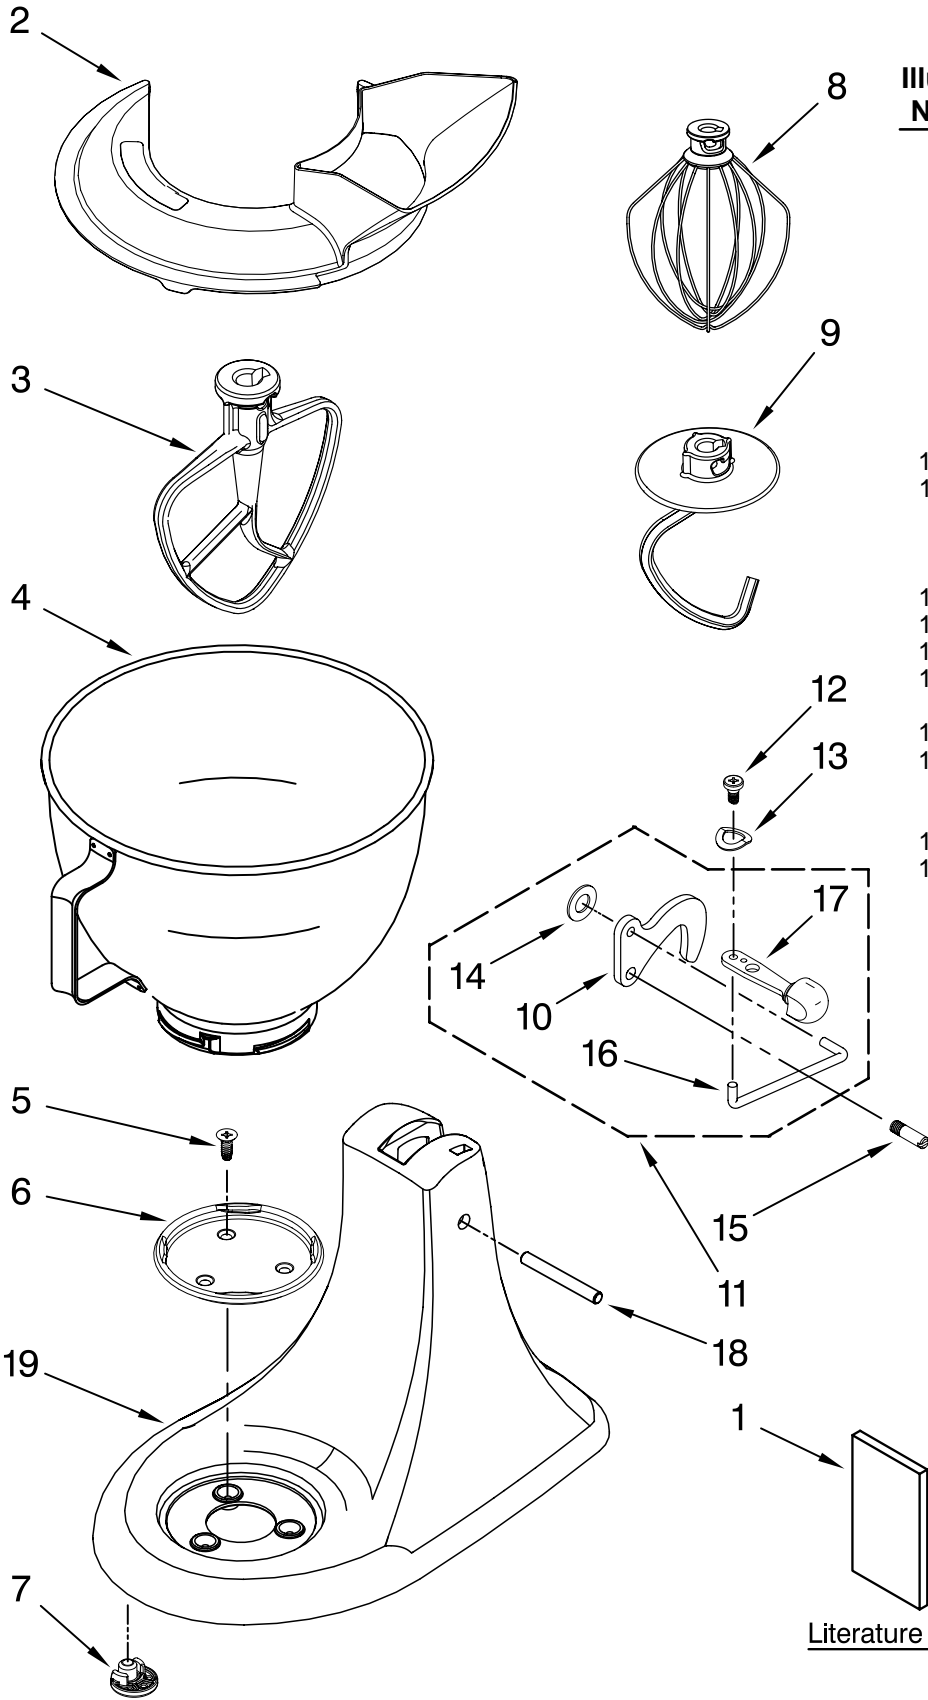

BASE AND PEDESTAL UNIT

For Models: KSM100PS_0

Illus. No.	Part No.	DESCRIPTION
1		Literature Parts
	9709785	Use & Care, Trilin
	8212401	Repair Parts List
2	9709923	Shield, Pouring
3	9708470	Beater, Flat
4	242550-2	Bowl, 4 1/2 Qt.
5	3400020	Screw
6	W10191926	Screw Cap Kit
7	9709707	Foot, Base
8	9704329	Whip, Wire
9	9708471	Hook, Dough
10	9709055	Latch
11		Latch, Link & Lever
	24452	Black
	24452-2	Storm Grey
12	110679	Screw, Pivot
13	116241	Washer, Spring
14	8533912	Washer
15	103993	Screw, Latch Bearing
16	24450	Link, Latch
17		Lever, Latch
	9709280	Black
	9709281	Storm Grey
18	16910	Pin, Hinge
19	**	Pedestal

**REFER TO PAGES 2 & 3

Literature Parts

FOR ORDERING INFORMATION REFER TO PARTS PRICE LIST