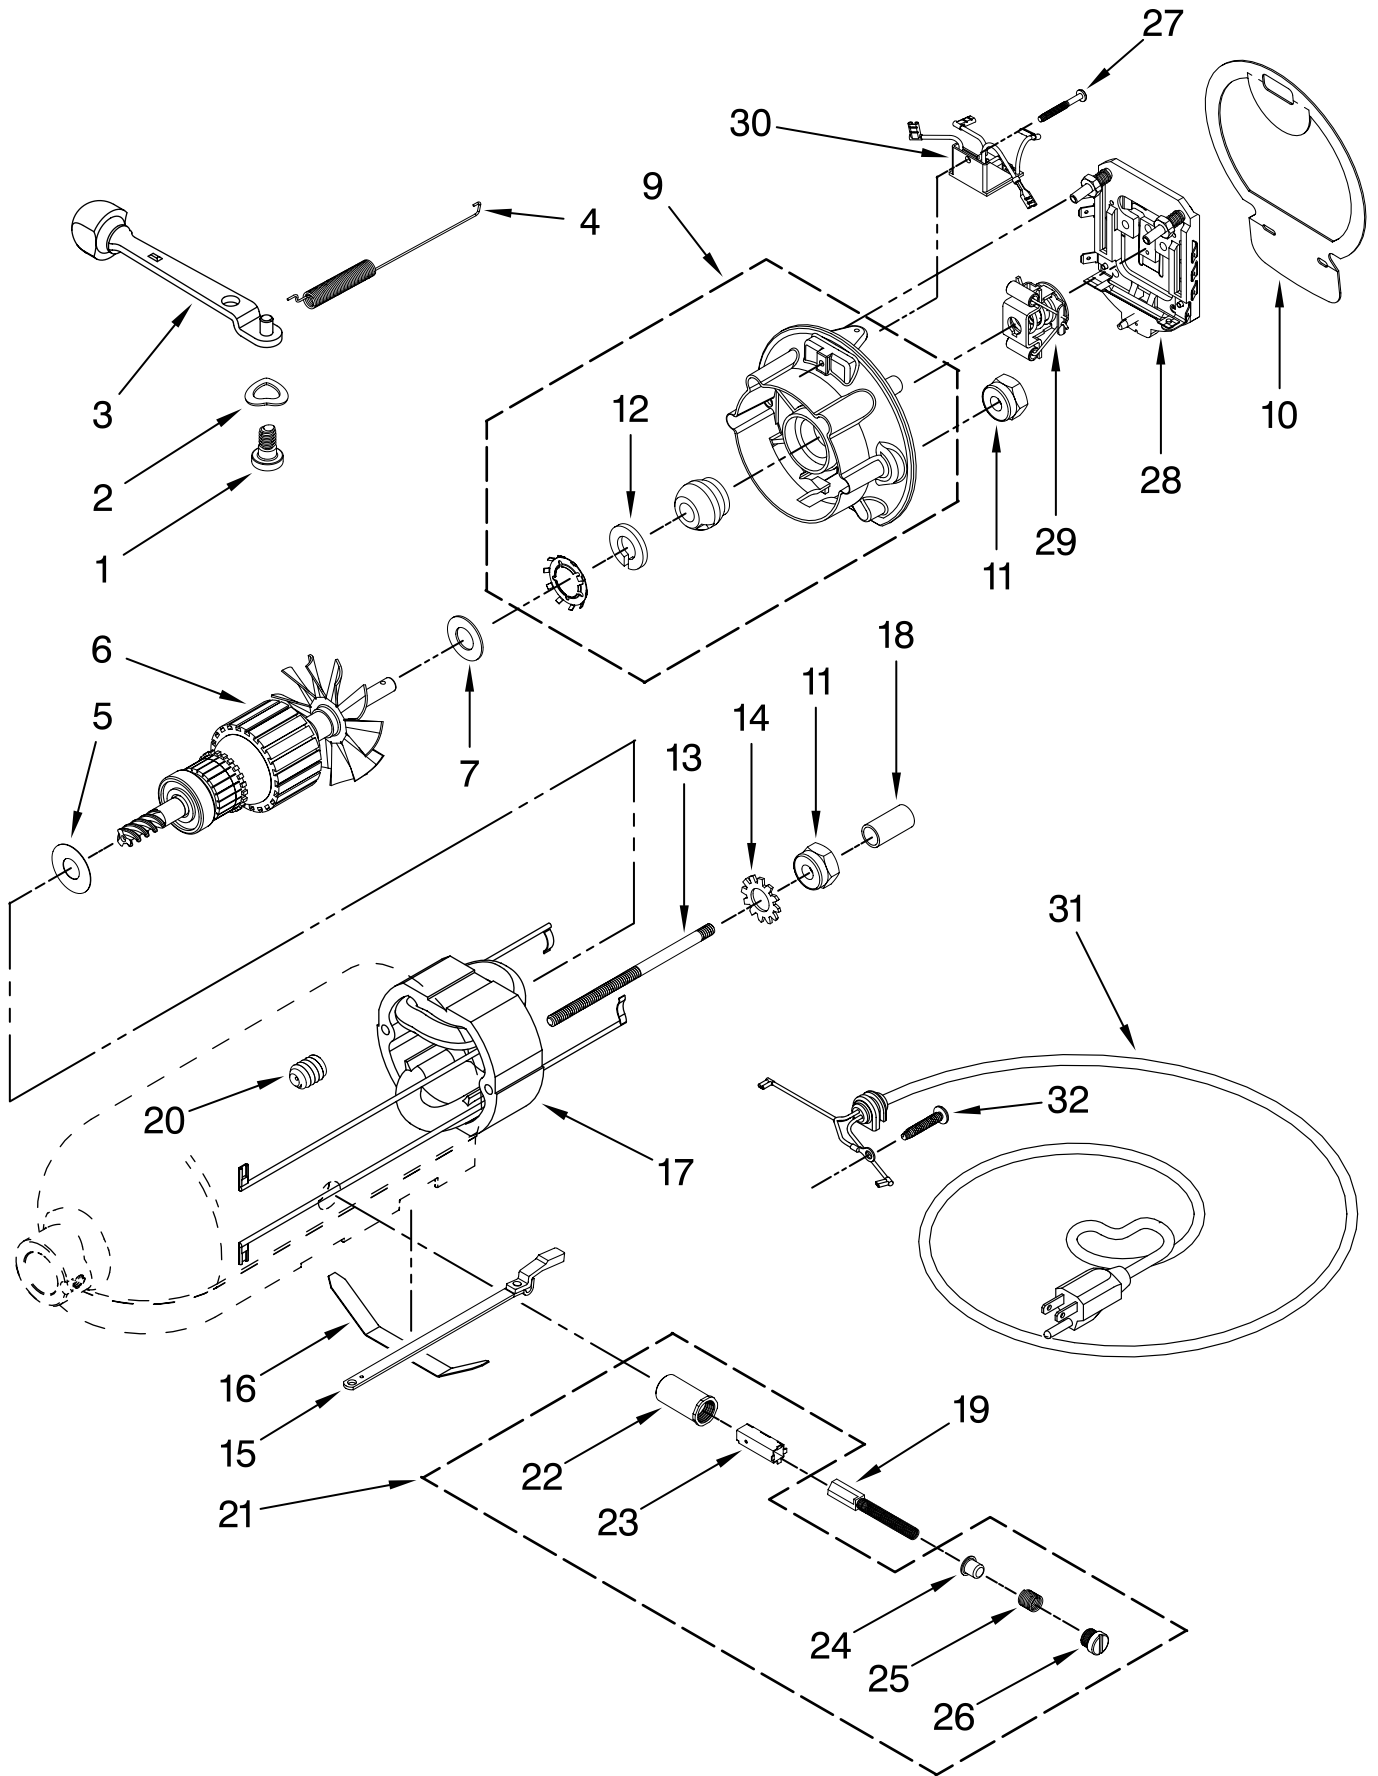

MOTOR AND CONTROL PARTS

For Models: KSM100PS_0

FOR ORDERING INFORMATION REFER TO PARTS PRICE LIST

MOTOR AND CONTROL PARTS

For Models: KSM100PS__0

Illus. No.	Part No.	DESCRIPTION
1	110679	Screw, Pivot
2	116241	Washer, Spring
3		Lever, Speed Control Assy
	9709276	Black
	9709277	Storm Grey
4	3183680	Spring, Control Plate
5	9704324	Washer, Ball Bearing (Front)
6	9708315	Armature & Bearing
7	3180162	Washer Drive
9	3180526	Bracket, Bearing Assembly
10	240775-1	Seal, End
11	W10131078	Nut
12	3180238	Washer
13	240769	Screw
14	W10068270	Washer
15	3184176	Speed Link & Cam
16	240205	Spring, Flat
17	9702695	Field Assembly
18	4162634	Sleeve, Motor Stud
19	W10260958	Brush, Carbon
20	9707926	Screw, Set
21	4162546	Brush Holder
22	3179908	Housing, Brush Holder
23	240680	Insert, Brush Holder
24	116286	Cap, Spring Seat
25	116287	Spring, Cap
26		Cap, Brush Holder
	3184212	Black
	3184211	White
27	W10068260	Screw
28	W10119326	Plate, Control Asy
29	W10330804	Governor Assembly
30	9706595	Board, Phase Control
31		Cord, Power
	W10164882	White
	W10164883	Black
32	3184609	Screw, Self Tap

FOR ORDERING INFORMATION REFER TO PARTS PRICE LIST