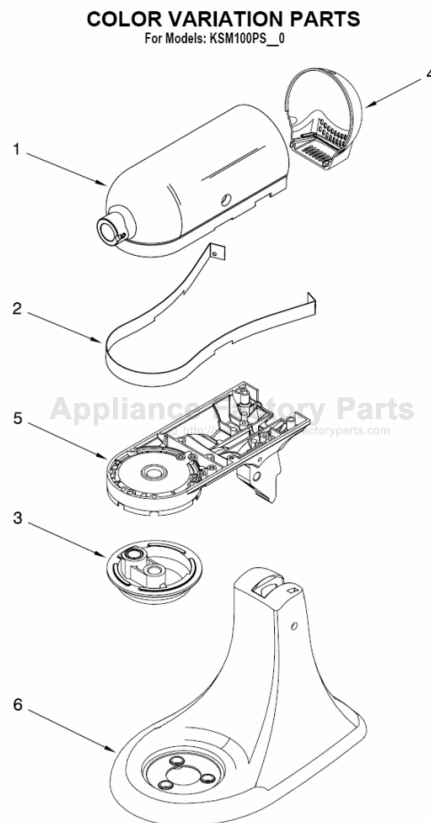

[Find Your KITCHENAID Mixer Parts - Select From 532 Models](#)

----- Manual continues below -----