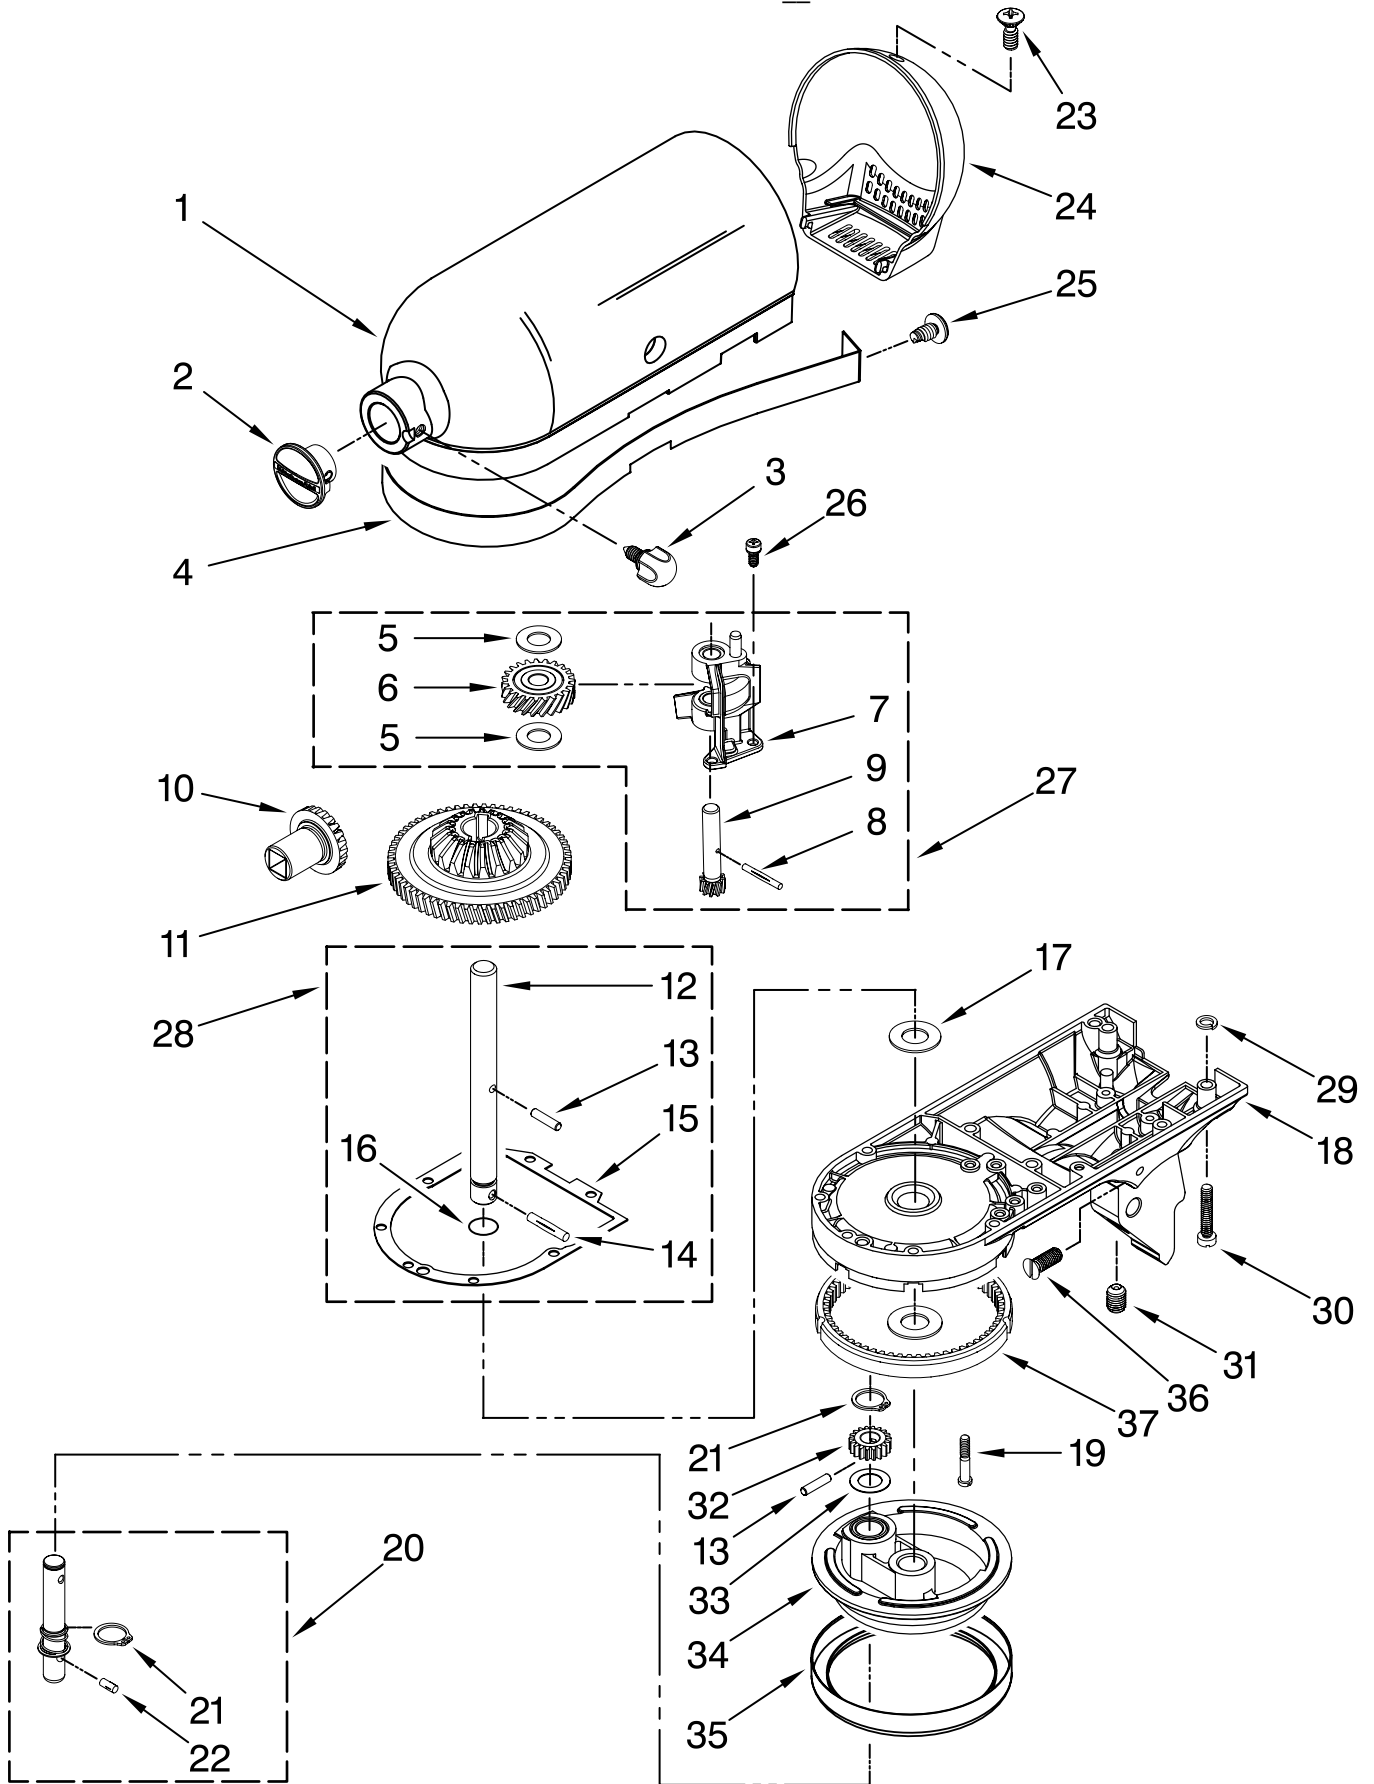

For Models: KSM100PS_0

FOR ORDERING INFORMATION REFER TO PARTS PRICE LIST

CASE, GEARING AND PLANETARY UNIT

For Models: KSM100PS__0

Illus. No.	Part No.	DESCRIPTION
1	**	Gearcase Motor Housing
2		Cap, Attachmnt Hub
	242765-2	Chrome
	242765-4	Painted
3		Thumb Screw
	9709194	Black
	9709196	Grey
4	**	Band, Trim
5	3180161	Washer
6	W10112253	Worm Gear
7	240308	Worm Gear Bracket And Bearing
8	9705444	Pin
9	240210-2	Shaft & Pinion
10	9705130	Gear, Attachment Hub Level
11	9709627	Bevel Pinion Center Gear
12	240026	Shaft, Vertical Center
13	240018-1	Pin (Vertical Center Shaft)
14	9705443	Pin, Groove
15	4162324	Gasket, Transmissn
16	67500-55	O-Ring
17	3180163	Washer
18	**	Lower Gear Case
19	103994	Screw
20	4176067	Shaft, Agitator
21	9703438	Ring, Retaining
22	9704677	Pin, Groove
23	4162914	Screw
24	**	Cover, End
25	311932	Screw
26	3400022	Screw
27	240309-2	Gear, Worm and Bracket
28	4160474	Center Shaft & O-Ring
29	8533914	Washer, Spring Lock
30	3400025	Screw
31	3400203	Screw, Set
32	9703903	Pinion, Gear Agitator Shaft
33	9706090	Washer
34	**	Planetary
35	240285	Ring, Planetary Drip
36	89411	Screw, Adjusting
37	9703904	Gear, Internal