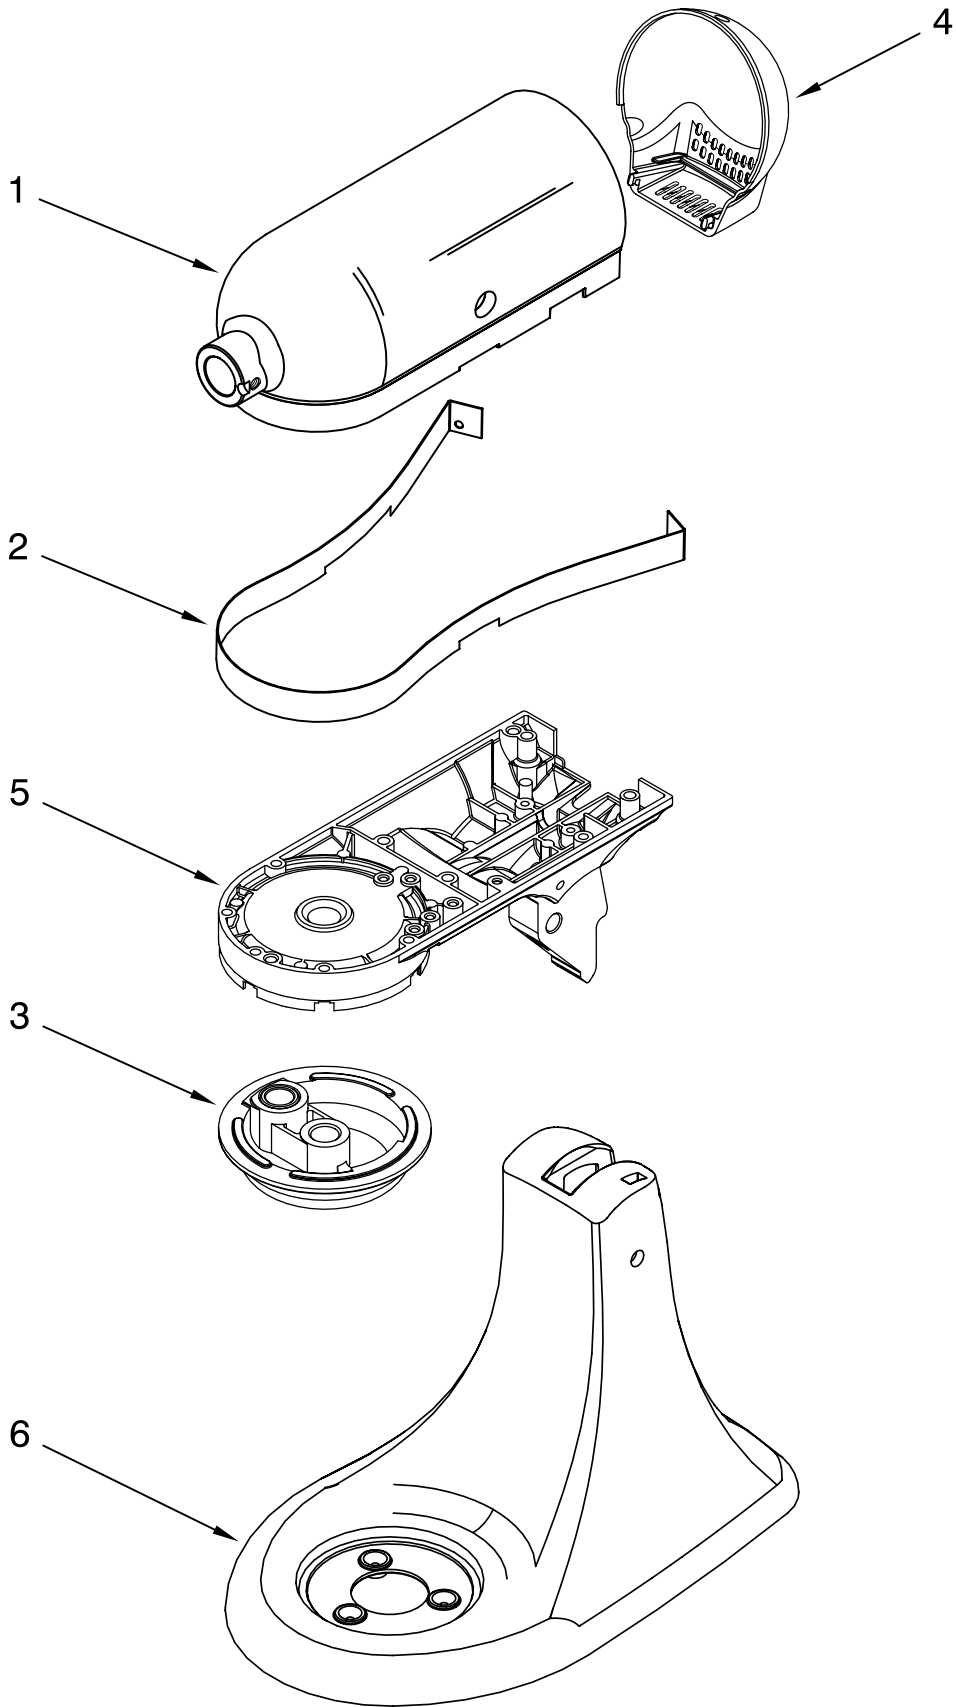

COLOR VARIATION PARTS

For Models: KSM100PS_0

FOR ORDERING INFORMATION REFER TO PARTS PRICE LIST