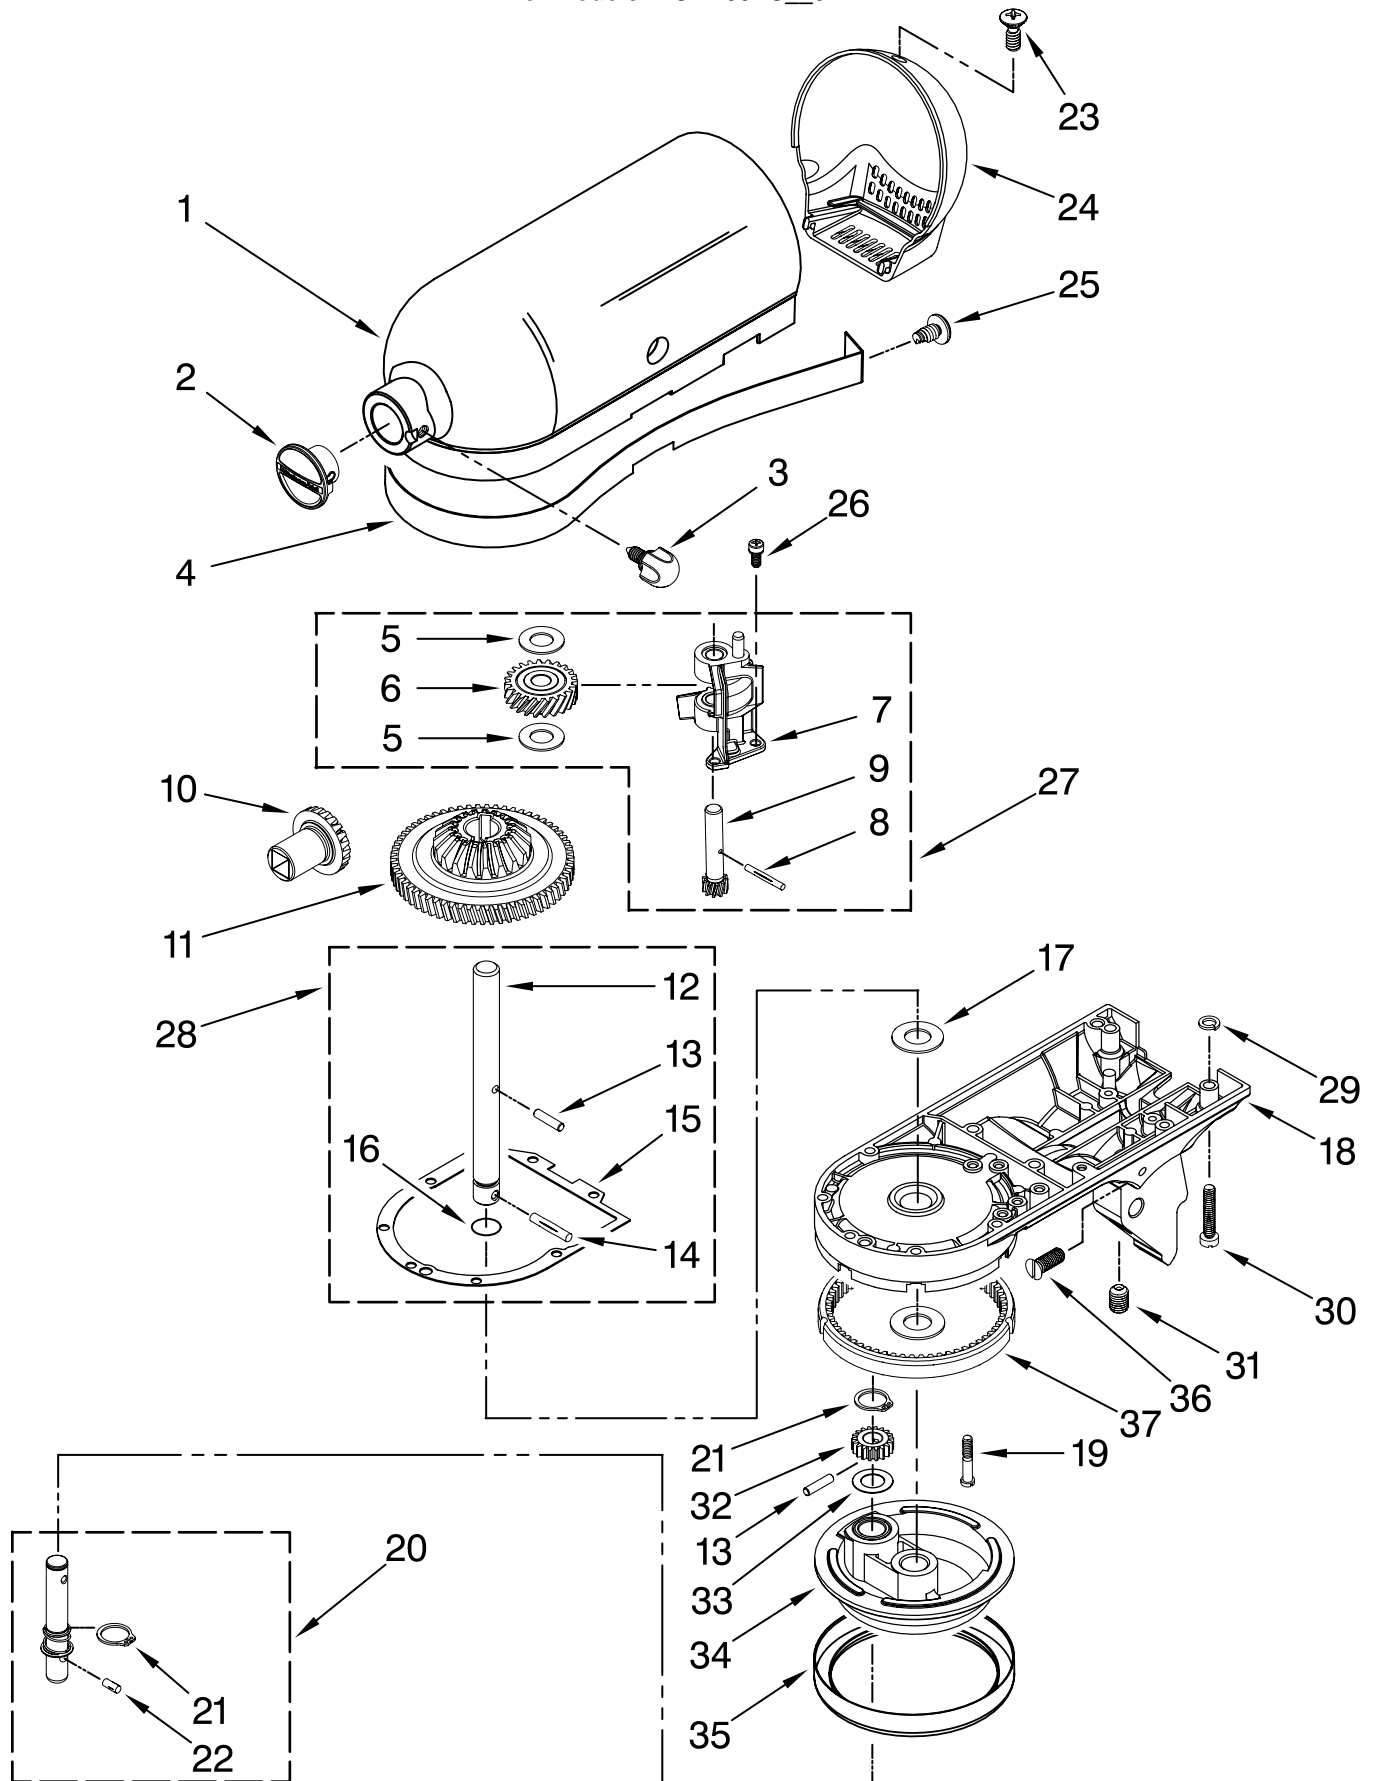

CASE, GEARING AND PLANETARY UNIT

For Models: KSM100PS_0

FOR ORDERING INFORMATION REFER TO PARTS PRICE LIST

CASE, GEARING AND PLANETARY UNIT

For Models: KSM100PS__0

Illus. No.	Part No.	DESCRIPTION
1	**	Gearcase Motor Housing
2		Cap, Attachmnt Hub
	242765-2	Chrome
	242765-4	Painted
3		Thumb Screw
	9709194	Black
	9709196	Grey
4	**	Band, Trim
5	3180161	Washer
6	W10112253	Worm Gear
7	240308	Worm Gear Bracket And Bearing
8	9705444	Pin
9	240210-2	Shaft & Pinion
10	9705130	Gear, Attachment Hub Level
11	9709627	Bevel Pinion Center Gear
12	240026	Shaft, Vertical Center
13	240018-1	Pin (Vertical Center Shaft)
14	9705443	Pin, Groove
15	4162324	Gasket, Transmissn
16	67500-55	O-Ring
17	3180163	Washer
18	**	Lower Gear Case
19	103994	Screw
20	4176067	Shaft, Agitator
21	9703438	Ring, Retaining
22	9704677	Pin, Groove
23	4162914	Screw
24	**	Cover, End
25	311932	Screw
26	3400022	Screw
27	240309-2	Gear, Worm and Bracket
28	4160474	Center Shaft & O-Ring
29	8533914	Washer, Spring Lock
30	3400025	Screw
31	3400203	Screw, Set
32	9703903	Pinion, Gear Agitator Shaft
33	9706090	Washer
34	**	Planetary
35	240285	Ring, Planetary Drip
36	89411	Screw, Adjusting
37	9703904	Gear, Internal

**Refer to Pages 2 & 3

FOR ORDERING INFORMATION REFER TO PARTS PRICE LIST