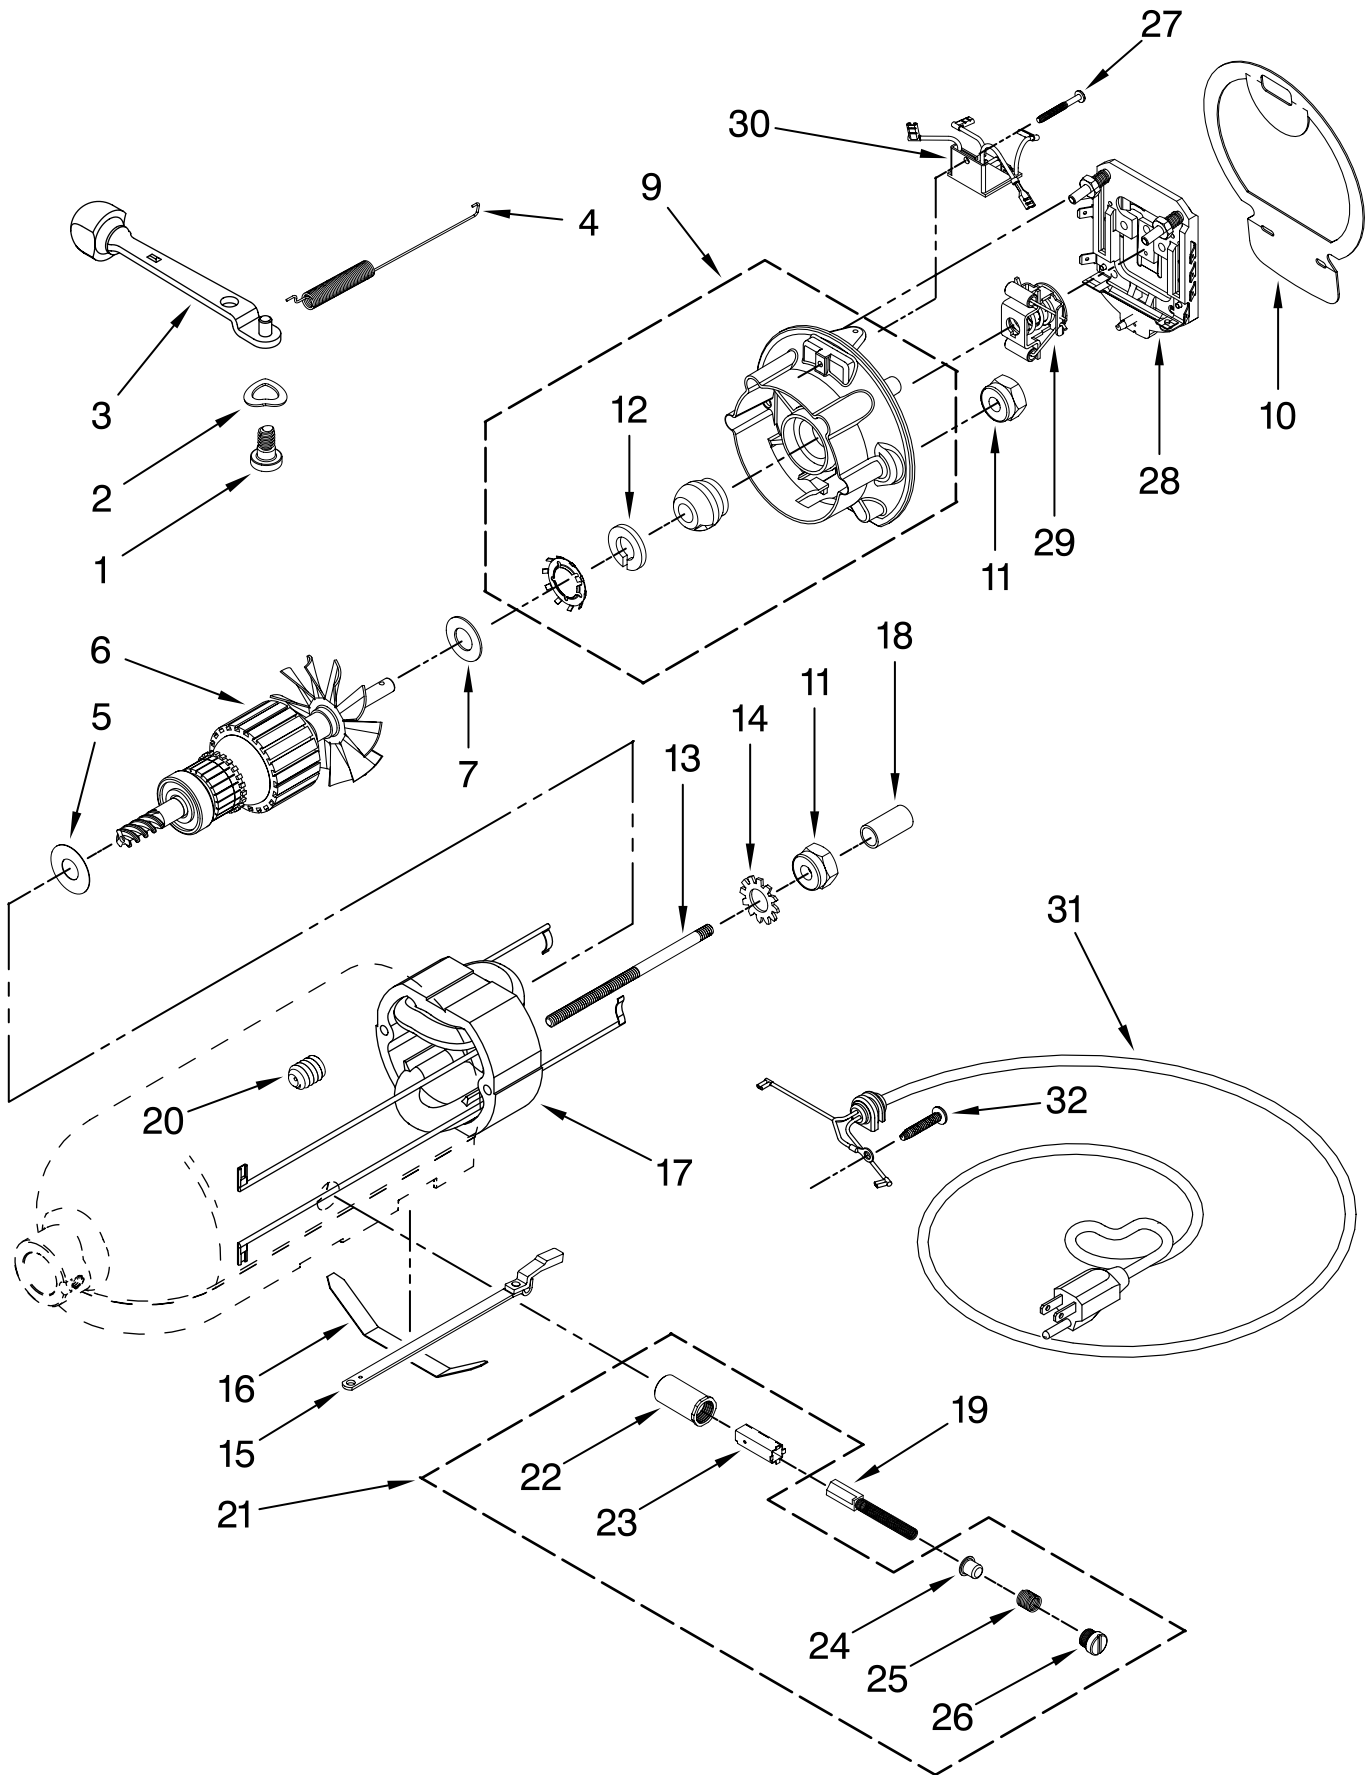

MOTOR AND CONTROL PARTS

For Models: KSM100PS_0

FOR ORDERING INFORMATION REFER TO PARTS PRICE LIST

MOTOR AND CONTROL PARTS

For Models: KSM100PS__0

Illus. No.	Part No.	DESCRIPTION
1	110679	Screw, Pivot
2	116241	Washer, Spring
3		Lever, Speed Control Assy
	9709276	Black
	9709277	Storm Grey
4	3183680	Spring, Control Plate
5	9704324	Washer, Ball Bearing (Front)
6	9708315	Armature & Bearing
7	3180162	Washer Drive
9	3180526	Bracket, Bearing Assembly
10	240775-1	Seal, End
11	W10131078	Nut
12	3180238	Washer
13	240769	Screw
14	W10068270	Washer
15	3184176	Speed Link & Cam
16	240205	Spring, Flat
17	9702695	Field Assembly
18	4162634	Sleeve, Motor Stud
19	W10260958	Brush, Carbon
20	9707926	Screw, Set
21	4162546	Brush Holder
22	3179908	Housing, Brush Holder
23	240680	Insert, Brush Holder
24	116286	Cap, Spring Seat
25	116287	Spring, Cap
26		Cap, Brush Holder
	3184212	Black
	3184211	White
27	W10068260	Screw
28	W10119326	Plate, Control Asy
29	W10330804	Governor Assembly
30	9706595	Board, Phase Control
31		Cord, Power
	W10164882	White
	W10164883	Black
32	3184609	Screw, Self Tap

FOR ORDERING INFORMATION REFER TO PARTS PRICE LIST