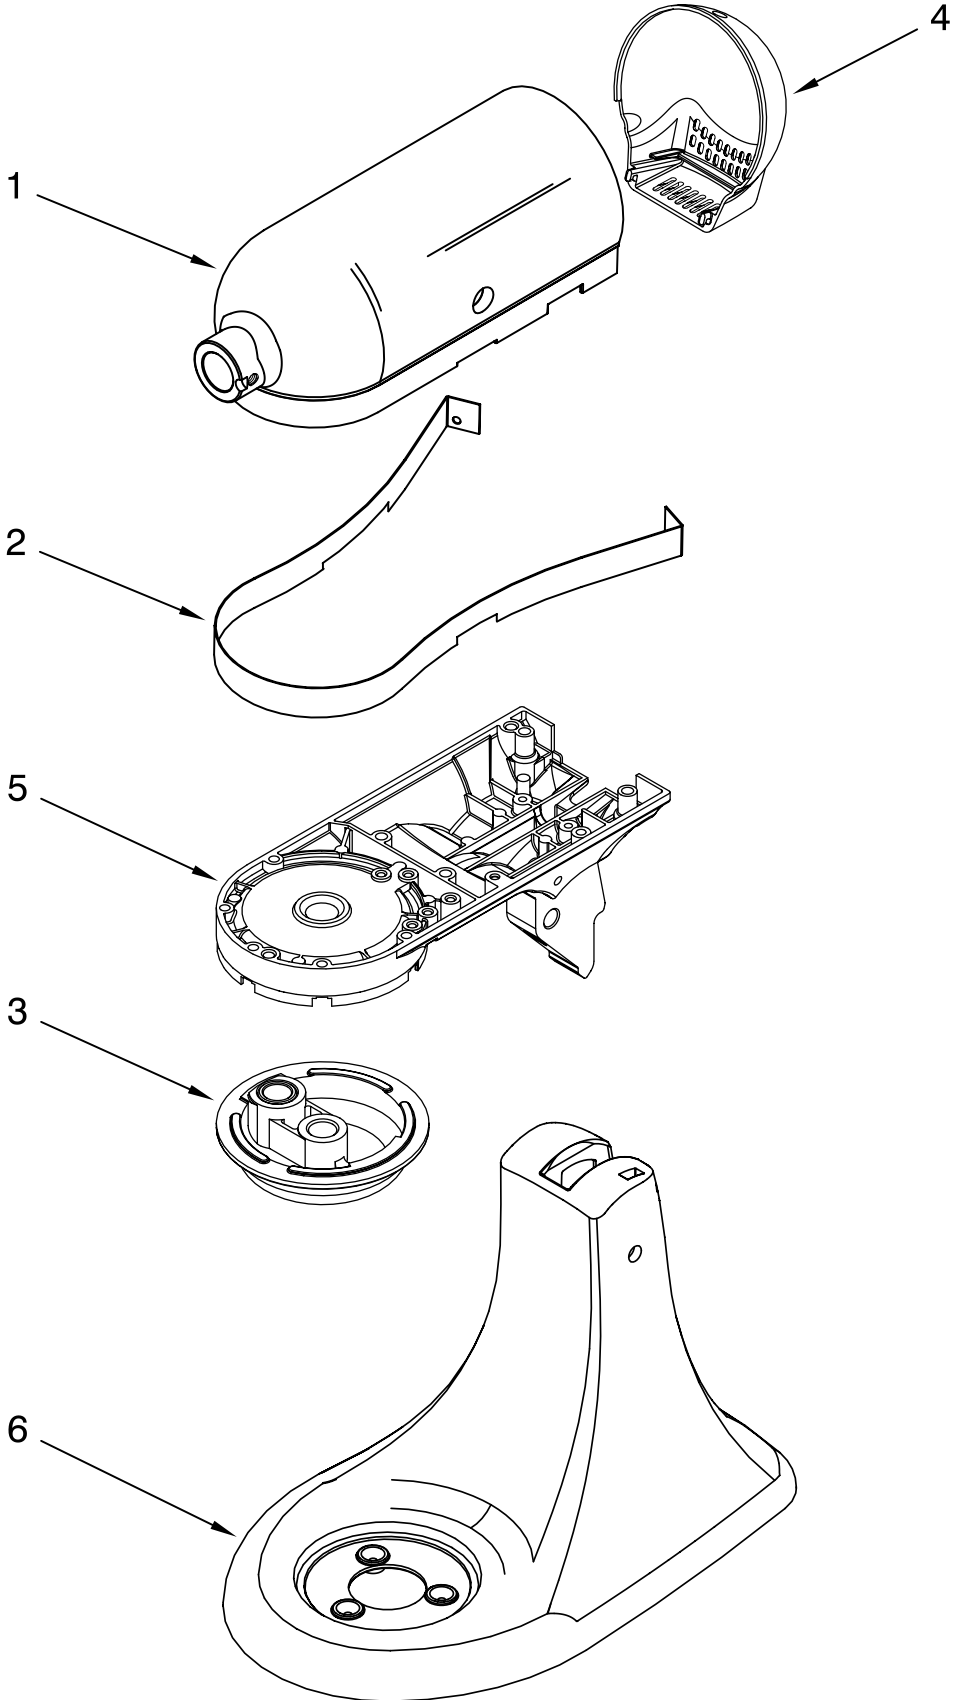

COLOR VARIATION PARTS

For Models: KSM100PS_0

FOR ORDERING INFORMATION REFER TO PARTS PRICE LIST