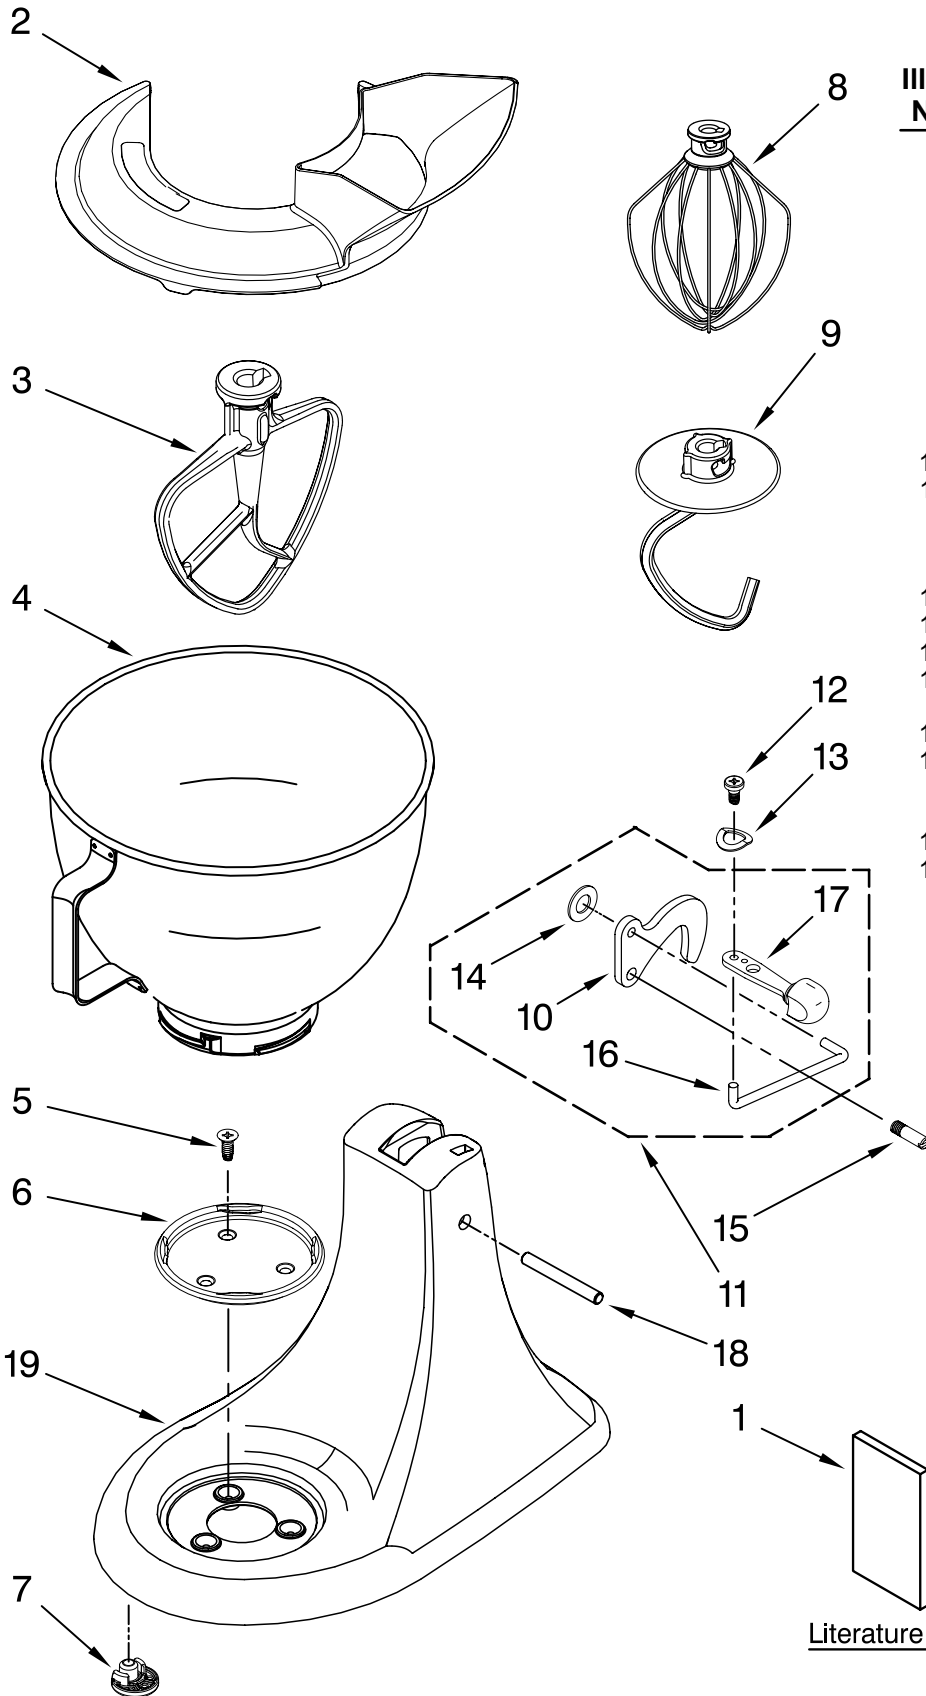

BASE AND PEDESTAL UNIT

For Models: KSM100PS_0

Illus. No.	Part No.	DESCRIPTION
1		Literature Parts
	9709785	Use & Care, Trilin
	8212401	Repair Parts List
2	9709923	Shield, Pouring
3	9708470	Beater, Flat
4	242550-2	Bowl, 4 1/2 Qt.
5	3400020	Screw
6	W10191926	Screw Cap Kit
7	9709707	Foot, Base
8	9704329	Whip, Wire
9	9708471	Hook, Dough
10	9709055	Latch
11		Latch, Link & Lever
	24452	Black
	24452-2	Storm Grey
12	110679	Screw, Pivot
13	116241	Washer, Spring
14	8533912	Washer
15	103993	Screw, Latch Bearing
16	24450	Link, Latch
17		Lever, Latch
	9709280	Black
	9709281	Storm Grey
18	16910	Pin, Hinge
19	**	Pedestal

**REFER TO PAGES 2 & 3

Literature Parts

FOR ORDERING INFORMATION REFER TO PARTS PRICE LIST